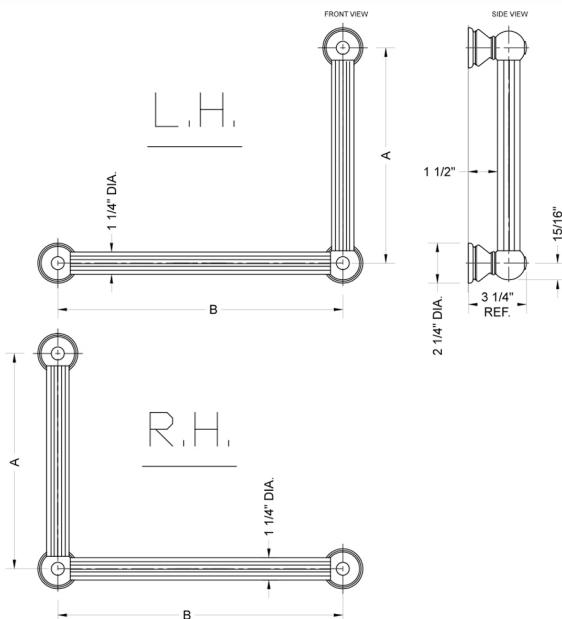

G33 12H x 24W 90° Right Hand Grab Bar

Model #: **G33-12H-24W-RH-**

FEATURES:

- ADA compliant when properly installed
- All brass construction, fully polished & plated
- All grab bars can be custom sized. Contact JACLO for pricing & availability
- Optional handshower sliders and toilet paper/wash cloth holders can be added only upon initial order
- Grab bars over 32" REQUIRE a middle post

SPECIFICATION DRAWING:

BRASS LUXURY GRAB BAR			
PART. #	DESCRIPTION	A H	B W
G33-12H-12W	CENTER TO CENTER	12"	12"
G33-12H-16W	CENTER TO CENTER	12"	16"
G33-12H-24W	CENTER TO CENTER	12"	24"
G33-12H-32W	CENTER TO CENTER	12"	32"
G33-16H-12W	CENTER TO CENTER	16"	12"
G33-16H-16W	CENTER TO CENTER	16"	16"
G33-16H-24W	CENTER TO CENTER	16"	24"
G33-16H-32W	CENTER TO CENTER	16"	32"
G33-24H-12W	CENTER TO CENTER	24"	12"
G33-24H-16W	CENTER TO CENTER	24"	16"
G33-24H-24W	CENTER TO CENTER	24"	24"
G33-24H-32W	CENTER TO CENTER	24"	32"
G33-32H-12W	CENTER TO CENTER	32"	12"
G33-32H-16W	CENTER TO CENTER	32"	16"
G33-32H-24W	CENTER TO CENTER	32"	24"
G33-32H-32W	CENTER TO CENTER	32"	32"