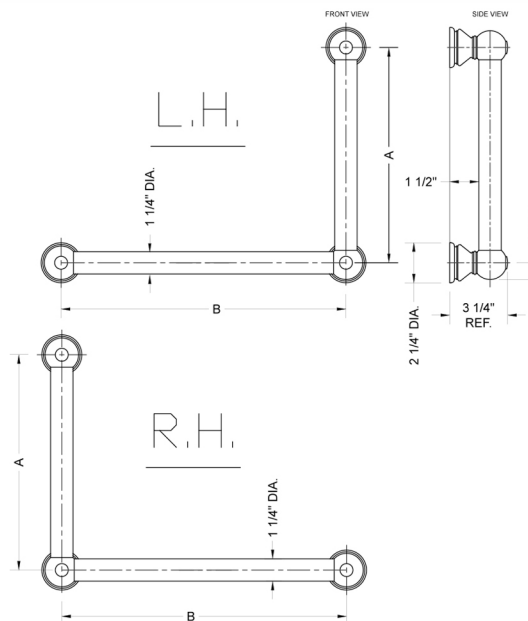

## G30 12H x 32W 90° Right Hand Grab Bar

Model #: **G30-12H-32W-RH-**

### FEATURES:

- ADA compliant when properly installed
- All brass construction, fully polished & plated
- All grab bars can be custom sized. Contact JACLO for pricing & availability
- Optional handshower sliders and toilet paper/wash cloth holders can be added only upon initial order
- Grab bars over 32" REQUIRE a middle post

### SPECIFICATION DRAWING:

BRASS LUXURY GRAB BAR			
PART. #	DESCRIPTION	A H	B W
G30-12H-12W	CENTER TO CENTER	12"	12"
G30-12H-16W	CENTER TO CENTER	12"	16"
G30-12H-24W	CENTER TO CENTER	12"	24"
G30-12H-32W	CENTER TO CENTER	12"	32"
G30-16H-12W	CENTER TO CENTER	16"	12"
G30-16H-16W	CENTER TO CENTER	16"	16"
G30-16H-24W	CENTER TO CENTER	16"	24"
G30-16H-32W	CENTER TO CENTER	16"	32"
G30-24H-12W	CENTER TO CENTER	24"	12"
G30-24H-16W	CENTER TO CENTER	24"	16"
G30-24H-24W	CENTER TO CENTER	24"	24"
G30-24H-32W	CENTER TO CENTER	24"	32"
G30-32H-12W	CENTER TO CENTER	32"	12"
G30-32H-16W	CENTER TO CENTER	32"	16"
G30-32H-24W	CENTER TO CENTER	32"	24"
G30-32H-32W	CENTER TO CENTER	32"	32"