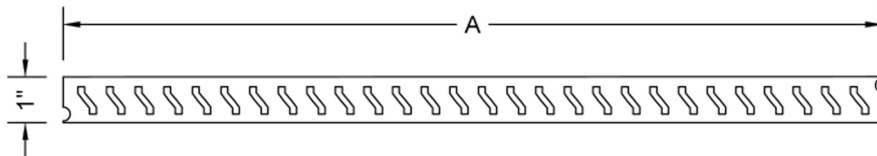

### FEATURES:

- 1" wide sleek design grate
- 304 stainless steel construction
- Nominal size: 42"
- JACLO slim channel drain body sold separately P/N 83242
- Key included to remove grate for easy cleaning
- Stackable plastic feet included for easy installation

### SPECIFICATION DRAWING:

| JACLO SLIM "S" GRATE ONLY |                    |     |
|---------------------------|--------------------|-----|
| PART. #                   | DESCRIPTION        | A   |
| 6208-32-XXX               | 32" SLIM "S" GRATE | 32" |
| 6208-36-XXX               | 36" SLIM "S" GRATE | 36" |
| 6208-42-XXX               | 42" SLIM "S" GRATE | 42" |
| 6208-48-XXX               | 48" SLIM "S" GRATE | 48" |
| 6208-60-XXX               | 60" SLIM "S" GRATE | 60" |