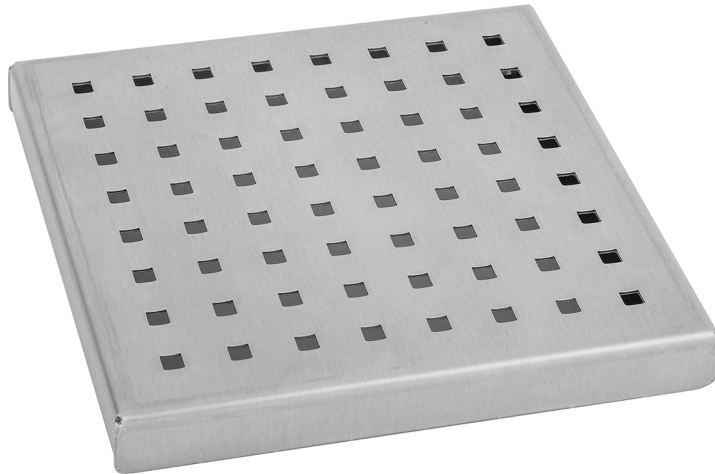

## 6" x 6" Square Dotted Channel Drain Grate

Model #: 6202-6-

### FEATURES:

- 304 stainless steel construction
- 6" x 6" channel drain grate
- Key included to remove grate for easy cleaning
- For use with JACLO square channel drain body (84266-) sold separately
- Standard finishes: BSS & PSS. Additional finishes available: BKN, BU, EB, JG, MBK, ORB, PB, PG, SB, SDB, SG, TB, WH. Contact JACLO for pricing and availability