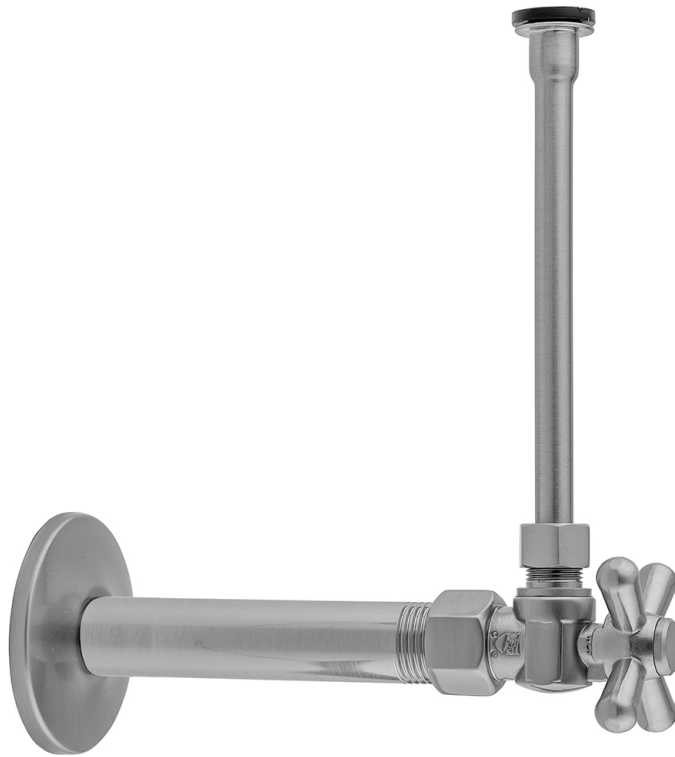

Quarter Turn Angle Pattern 1/2" IPS x 3/8" O.D. Toilet Supply Kit with Standard Cross Handle, 20" Supply Tube, Escutcheon

Model #: 616-72-

FEATURES:

- Complete Toilet Supply Kit
- Kit contains:
 - (1) Quarter Turn Angle Pattern 1/2" IPS x 3/8" O.D. Supply Valve with Standard Cross Handle P/N 616
 - (1) 20" Copper Supply Tube P/N 772
 - (1) Escutcheon P/N 741 (ULB P/N 6015)
 - (1) 1/2" Brass Nipple P/N 801-12.4

AVAILABLE FINISHES:

Polished Chrome (PCH)	Satin Chrome (SC)	Bronze Umber (BU)
Satin Nickel (SN)	Pewter (PEW)	Caramel Bronze (CB)
Polished Nickel (PN)	Antique Brass (AB)	Antique Copper (ACU)
Oil-Rubbed Bronze (ORB)	Polished Brass (PB)	Polished Copper (PCU)
Vintage Bronze (VB)	Satin Brass (SB)	Rose Gold (RG)
Matte Black (MBK)	Satin Gold (SG)	Polished Gold (PG)
Black Nickel (BKN)	Bombay Gold (BG)	Jewelers Gold (JG)
Europa Bronze (EB)	White (WH)	Sedona Beige (SDB)
Tristan Brass (TB)	Unlacquered Brass (ULB)	Satin Cooper (SCU)

SPECIFICATION DRAWING:

COMPONENTS	
DESCRIPTION	QTY:
ANGLE VALVE - STANDARD CROSS HANDLE	1
20" X 1/2" O.D. SUPPLY TUBE	1
ESCUTCHEON	1
PLASTIC FILL VALVE COUPLING NUT	1
4" NIPPLE	1

AVAILABLE HANDLES: