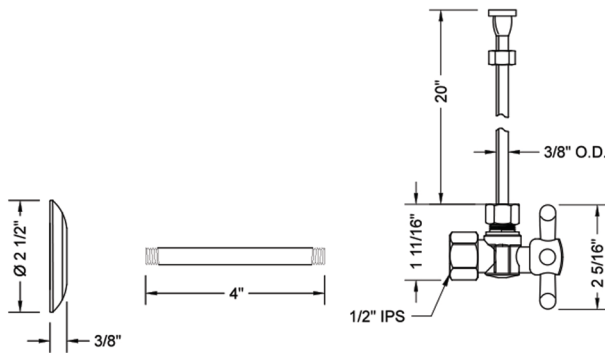

Quarter Turn Angle Pattern 1/2" IPS x 3/8" O.D. Toilet Supply Kit with Standard Cross Handle, 20" Supply Tube, Escutcheon

Model #: 616-72-

FEATURES:

- Complete Toilet Supply Kit
- Kit contains:
 - (1) Quarter Turn Angle Pattern 1/2" IPS x 3/8" O.D. Supply Valve with Standard Cross Handle P/N 616
 - (1) 20" Copper Supply Tube P/N 772
 - (1) Escutcheon P/N 741 (ULB P/N 6015)
 - (1) 1/2" Brass Nipple P/N 801-12.4

SPECIFICATION DRAWING:

COMPONENTS	
DESCRIPTION	QTY:
ANGLE VALVE - STANDARD CROSS HANDLE	1
20" X 1/2" O.D. SUPPLY TUBE	1
ESCUTCHEON	1
PLASTIC FILL VALVE COUPLING NUT	1
4" NIPPLE	1

AVAILABLE HANDLES: