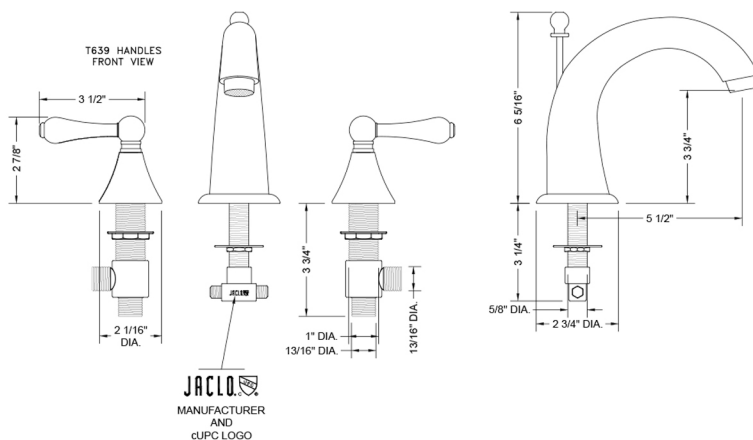

SPECIFICATION DRAWING: