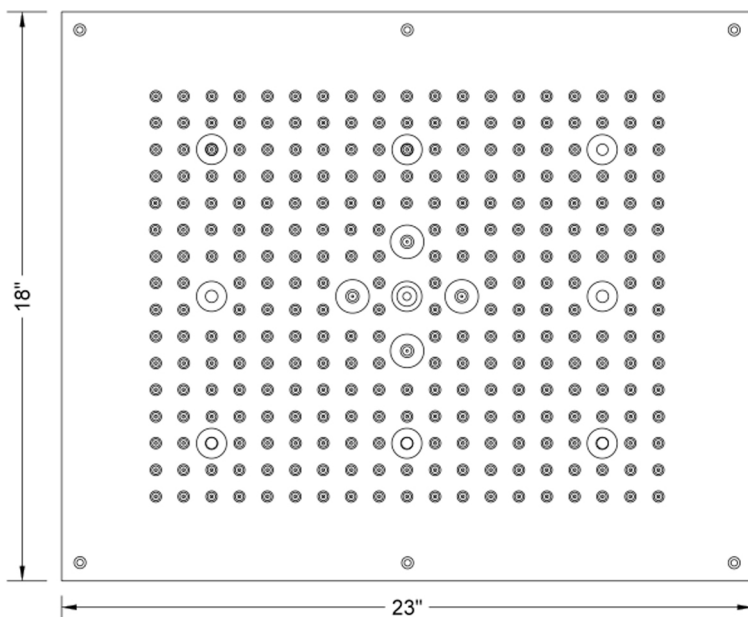

SPRAY PATTERNS: