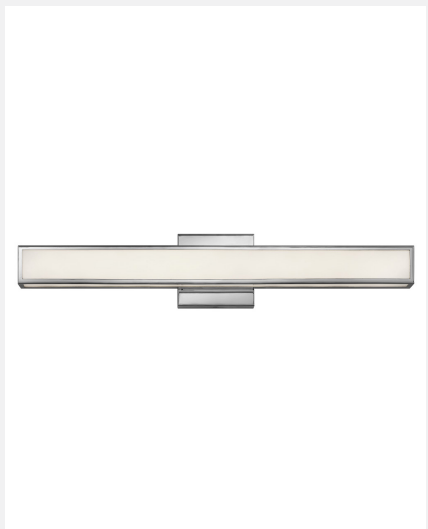

Medium LED Vanity 51403CM

ITEM NUMBER	51403CM
BRAND	Hinkley Lighting
MATERIAL	Steel
GLASS	White Acrylic
HEIGHT	4.8"
WIDTH	24.0"
LED COLOR TEMP	3000.0000
VOLTAGE	120v
LED LUMENS	2400
WATTAGE	29w LED *Included
TITLE	TWENTYFOUR DEC
CERTIFICATION	C-US Damp Rated
EXTENSION	3.0"
TOP TO OUTLET	2.5"
BACK PLATE	4.75" Sq.

FEATURES AND BENEFITS

- Mounting hardware is hidden on the backplate to ensure a clean silhouette.
- Fixture can be mounted vertically
- Suitable for use in damp (interior moist and outdoor no direct rain or sprinkler) locations as defined by NEC and CEC. Meets United States UL Underwriters Laboratories & CSA Canadian Standards Association Product Safety Standards
- Meets California Energy Commission 2016 Title regulations
- Fixture is ADA compliant and adheres to the standards and guidelines listed by the Americans with Disabilities Act.
- Exclusively available in High Performance LED
- For complete warranty information visit [\(hyperlink\)](#)
- 15 year finish warranty
- LED components carry a 5-year limited warranty
- Bold lines and a clean, minimalist style creates a modern look
- Sparkling chrome with reflective finish