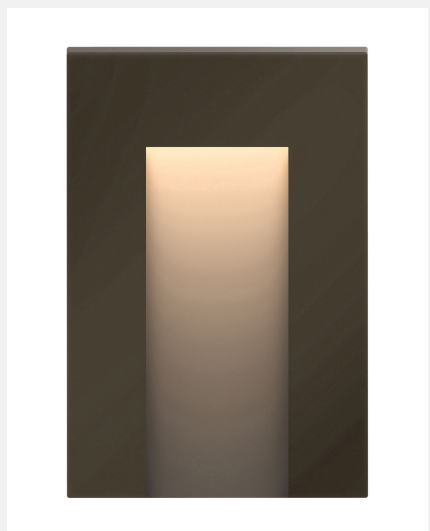

## Taper Deck Sconce 12v Vertical 1556BZ

ITEM NUMBER	1556BZ
BRAND	Hinkley Lighting
MATERIAL	Cast Aluminum
GLASS	Etched
HEIGHT	4.5"
WIDTH	3.0"
LED COLOR TEMP	2700.0000
VOLTAGE	12v
LED LUMENS	90
WATTAGE	1.20w LED *Included
CERTIFICATION	C-US Wet Rated
EXTENSION	1.5"