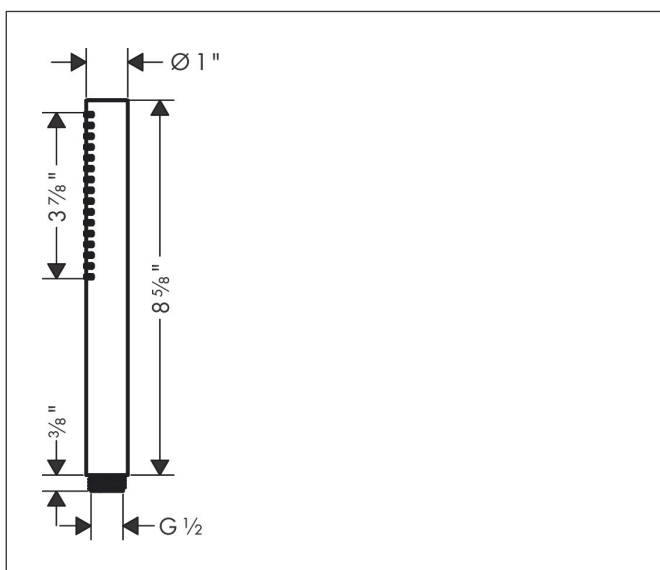

Drawing

Technology

Spray Types