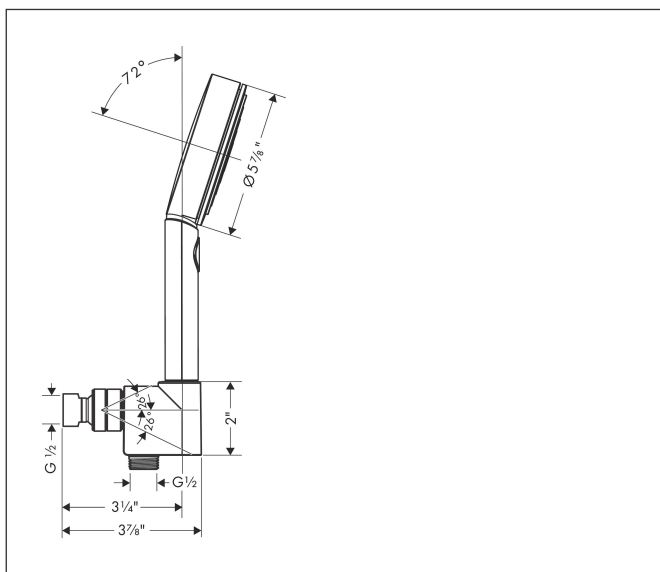

Brand hansgrohe
 Art. Name **Pulsify Select S** Handshower Set 105 3-Jet, 1.75 GPM
 Art. Nr. 04918670
 Surface matte black
 Pos. 1

Product Picture

Features

- Consists of: Handshower, Handshower holder, Handshower hose
- integrated support function
- Spray modes: PowderRain, IntenseRain, Pulsating Massage
- Select button for comfortable alternation of spray modes
- Flow: 1.75 GPM (6.6 L/Min)
- Pivot connector prevents hose from tangling
- wall supports of plastic
- rinseable screen insert

Drawing

Technology

Spray Types