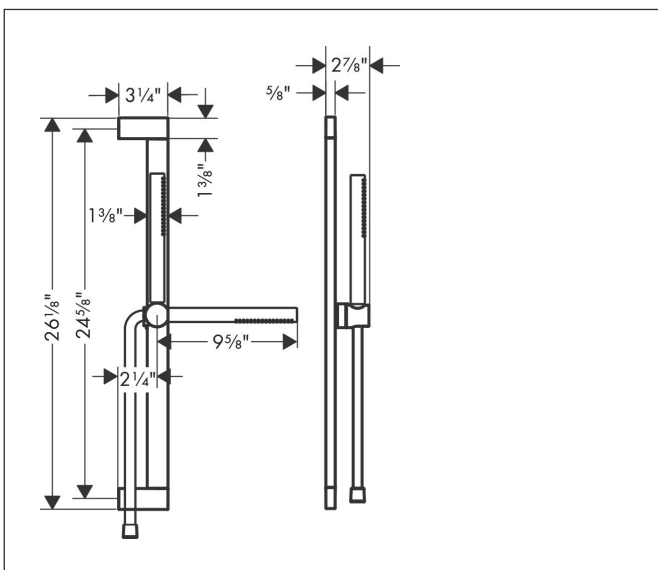

Drawing

Technology

Spray Types