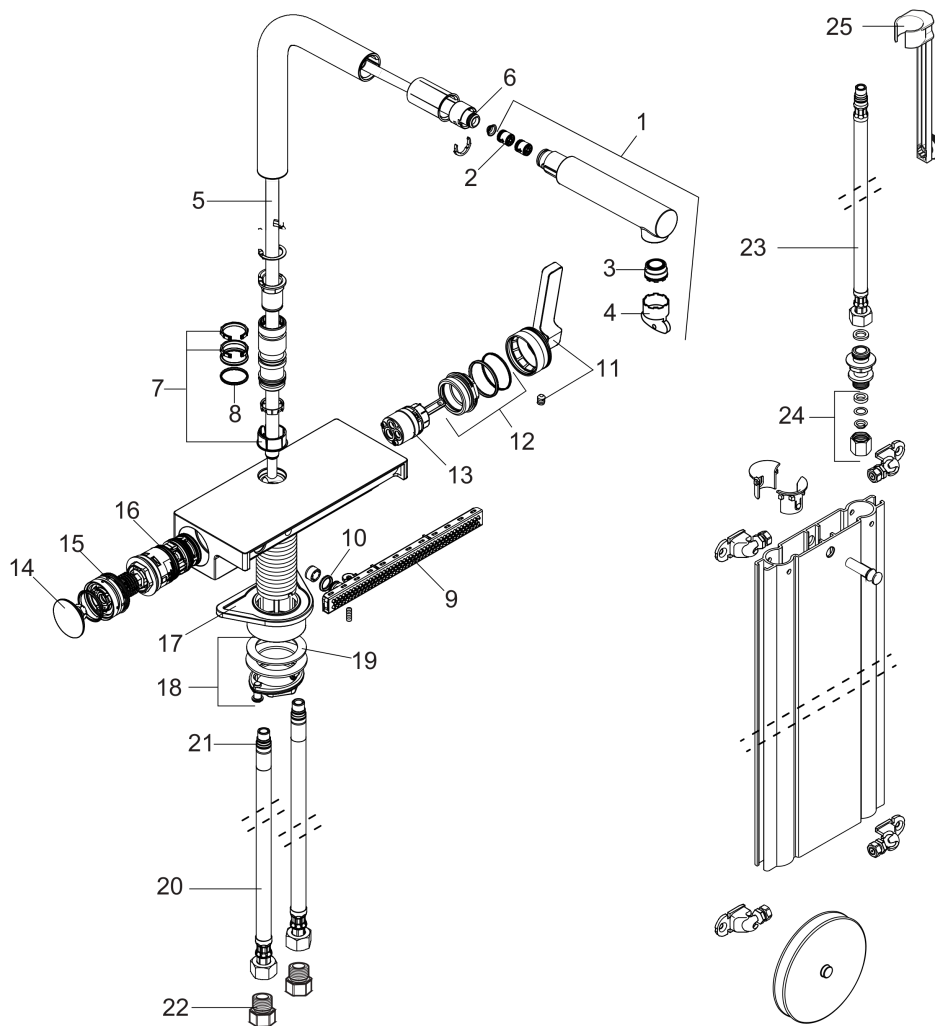

**Aquno Select**  
**Kitchen Faucet, 2-Spray Pull-Out with sBox, 1.75 GPM**  
 Finishes : **stainless steel finish** Part no. : **73830801**

**Description**

**Features**

- Consists of: Single lever kitchen mixer
- Swivel range adjustable in 3 steps: 60°, 110° or 150°
- Laminar spray, SatinFlow
- Change between SatinFlow and pull-out sprayer at the touch of a button
- MagFit magnetic sprayhead docking
- Single-hole installation, recommendation: the middle of tap hole drilling should be max. 45 mm from the back side of of the bowl
- Flow: 1.75 GPM (6.6 L/Min)
- Ceramic cartridge
- 3/8" connections
- Integrated double backflow prevention
- sBox for smooth, protected hose guidance in the cabinet
- extension length up to 30" (76cm)
- 1 3/8" Mounting hole required, recommendation: the middle of tap hole drilling should be max. 45 mm from the back side of of the bowl
- Single lever kitchen mixer, sBox, Assembly instructions

Exploded drawing

Year of production: >06/20

**Aquino Select**  
**Kitchen Faucet, 2-Spray Pull-Out with sBox, 1.75 GPM**  
 Finishes : **stainless steel finish** Part no. : **73830801**

## Spare parts list

Year of production: >06/20

Pos.	Description	Part no.	Price	PU
1	handspray	93751801	-	1
2	non return valve DW 10	96456000	-	1
3	spray former	93748001	-	1
4	service tool	93750000	-	1
5	hose	93815000	-	1
6	O-ring 8x2	98112000	-	1
7	set of lever collars	98365000	-	1
8	O-ring 19x2	98426000	-	1
9	spray head cpl.	93781800	-	1
10	O-ring 10x2	98170000	-	1
11	handle	93776800	-	1
12	nut	92926000	-	1
13	cartridge, assy	93183000	-	1
14	cover	93777800	-	1
15	spring with sleeve	93782000	-	1
16	selector assy	93558000	-	1
17	support	97523000	-	1
18	fixing set (Ø 34)	95049000	-	1
19	lever collar	97548000	-	1
20	connection hose 900 mm M10x1 G3/8	93780000	-	1
21	O-ring 8x1,75	97827000	-	1
22	adapter for connection hose	88802000	-	1
23	connection hose 450 mm M10x1 G3/8	96507000	-	1
24	squeezing connection	96099000	-	1
25	extension set	43333000	-	1