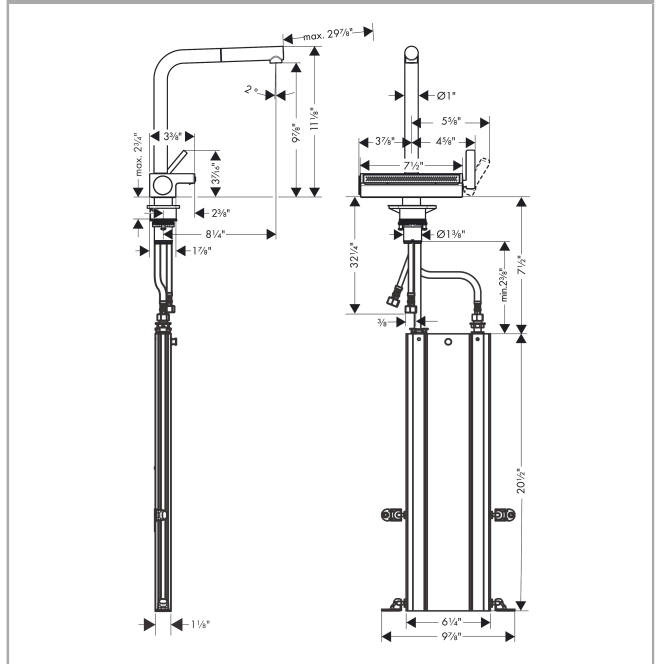

**Aquno Select**  
**Kitchen Faucet, 2-Spray Pull-Out with sBox, 1.75 GPM**  
 Finishes : **stainless steel finish** Part no. : **73830801**

**Description**

**Features**

- Consists of: Single lever kitchen mixer
- Swivel range adjustable in 3 steps: 60°, 110° or 150°
- Laminar spray, SatinFlow
- Change between SatinFlow and pull-out sprayer at the touch of a button
- MagFit magnetic sprayhead docking
- Single-hole installation, recommendation: the middle of tap hole drilling should be max. 45 mm from the back side of of the bowl
- Flow: 1.75 GPM (6.6 L/Min)
- Ceramic cartridge
- 3/8" connections
- Integrated double backflow prevention
- sBox for smooth, protected hose guidance in the cabinet
- extension length up to 30" (76cm)
- 1 3/8" Mounting hole required, recommendation: the middle of tap hole drilling should be max. 45 mm from the back side of of the bowl
- Single lever kitchen mixer, sBox, Assembly instructions

**Item details**

List Price \$ 1,073.00

**Technology**

**Compliance**

**Product image**

**Scale drawing**

**Aquno Select**  
**Kitchen Faucet, 2-Spray Pull-Out with sBox, 1.75 GPM**  
 Finishes : **stainless steel finish** Part no. : **73830801**

Exploded drawing

Year of production: >06/20

**Aquino Select**  
**Kitchen Faucet, 2-Spray Pull-Out with sBox, 1.75 GPM**  
 Finishes : **stainless steel finish** Part no. : **73830801**