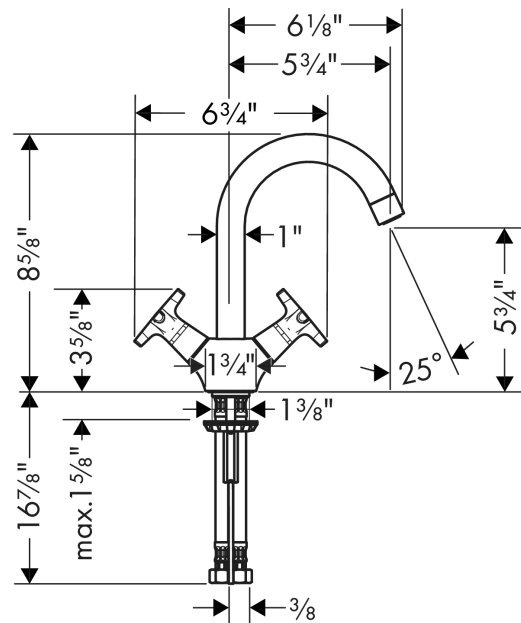

#### Features

- Swivel range 120°
- Aerated spray
- Flow: 1.2 GPM (4.5 L/Min)
- 90° ceramic valves
- Includes pop-up drain

### Technology

### Scale drawing

**Logis Classic**  
**Single-Hole Faucet 150 with Swivel Spout and Pop-Up Drain, 1.2 GPM**  
 Finishes : **brushed nickel**    Part no. : **71270821**

**Exploded drawing**

Year of production: >07/16

### Spare parts list

Year of production: >07/16

Pos.	Description	Part no.	Price	PU
1	spout cpl.	96521820	-	1
2	sealing set	92646000	-	1
3	O-Ring 14x2,5	98189000	-	1
4	O-ring 12x2	98214000	-	1
5	screw M8 x 68	97736000	-	1
6	set of color-rings cold / hot water	92225000	-	1
7	shut off unit right closing	94009000	-	1
8	handle	92222820	-	1
9	handle fixing set	98932000	-	1
10	seal Ø 42	98722000	-	1
11	fixing set	96016000	-	1
12	connection hose 18½" M8x0,75 3/8"	96321001	-	1
13	pull rod	96657820	-	1
14	aerator M24x1 (4,5 l/min)	92879820	-	1
15	axialring	97558000	-	1
16	screw	97662000	-	1
a	pop up waste	88509820	-	1