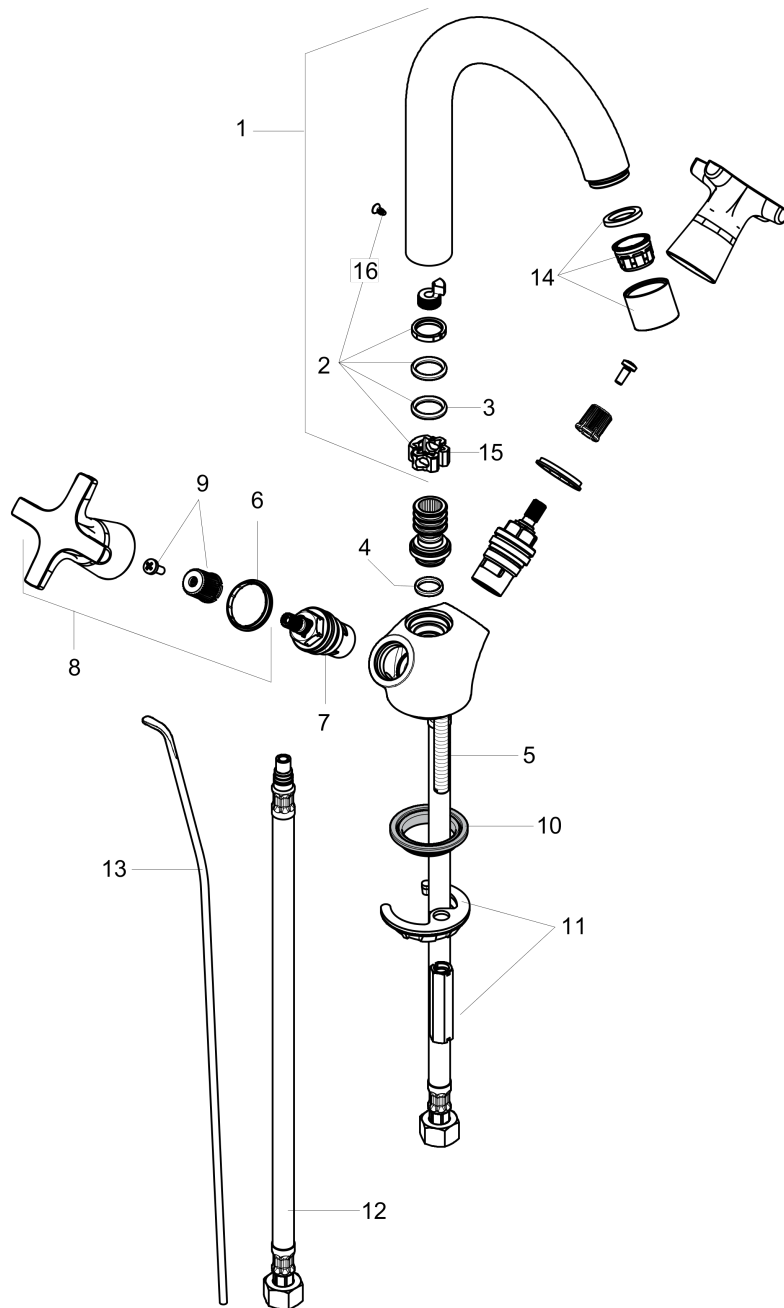

### Product image

### Scale drawing

**Logis Classic**  
**Single-Hole Faucet 150 with Swivel Spout and Pop-Up Drain, 1.2 GPM**  
 Finishes : **brushed nickel**    Part no. : **71270821**

**Exploded drawing**

Year of production: >07/16

## Logis Classic

Single-Hole Faucet 150 with Swivel Spout and Pop-Up Drain, 1.2 GPM

Finishes : **brushed nickel** Part no. : **71270821**

### Spare parts list

Year of production: >07/16

Pos.	Description	Part no.	Price	PU
1	spout cpl.	96521820	-	1
2	sealing set	92646000	-	1
3	O-Ring 14x2,5	98189000	-	1
4	O-ring 12x2	98214000	-	1
5	screw M8 x 68	97736000	-	1
6	set of color-rings cold / hot water	92225000	-	1
7	shut off unit right closing	94009000	-	1
8	handle	92222820	-	1
9	handle fixing set	98932000	-	1
10	seal Ø 42	98722000	-	1
11	fixing set	96016000	-	1
12	connection hose 18½" M8x0,75 3/8"	96321001	-	1
13	pull rod	96657820	-	1
14	aerator M24x1 (4,5 l/min)	92879820	-	1
15	axialring	97558000	-	1
16	screw	97662000	-	1
a	pop up waste	88509820	-	1