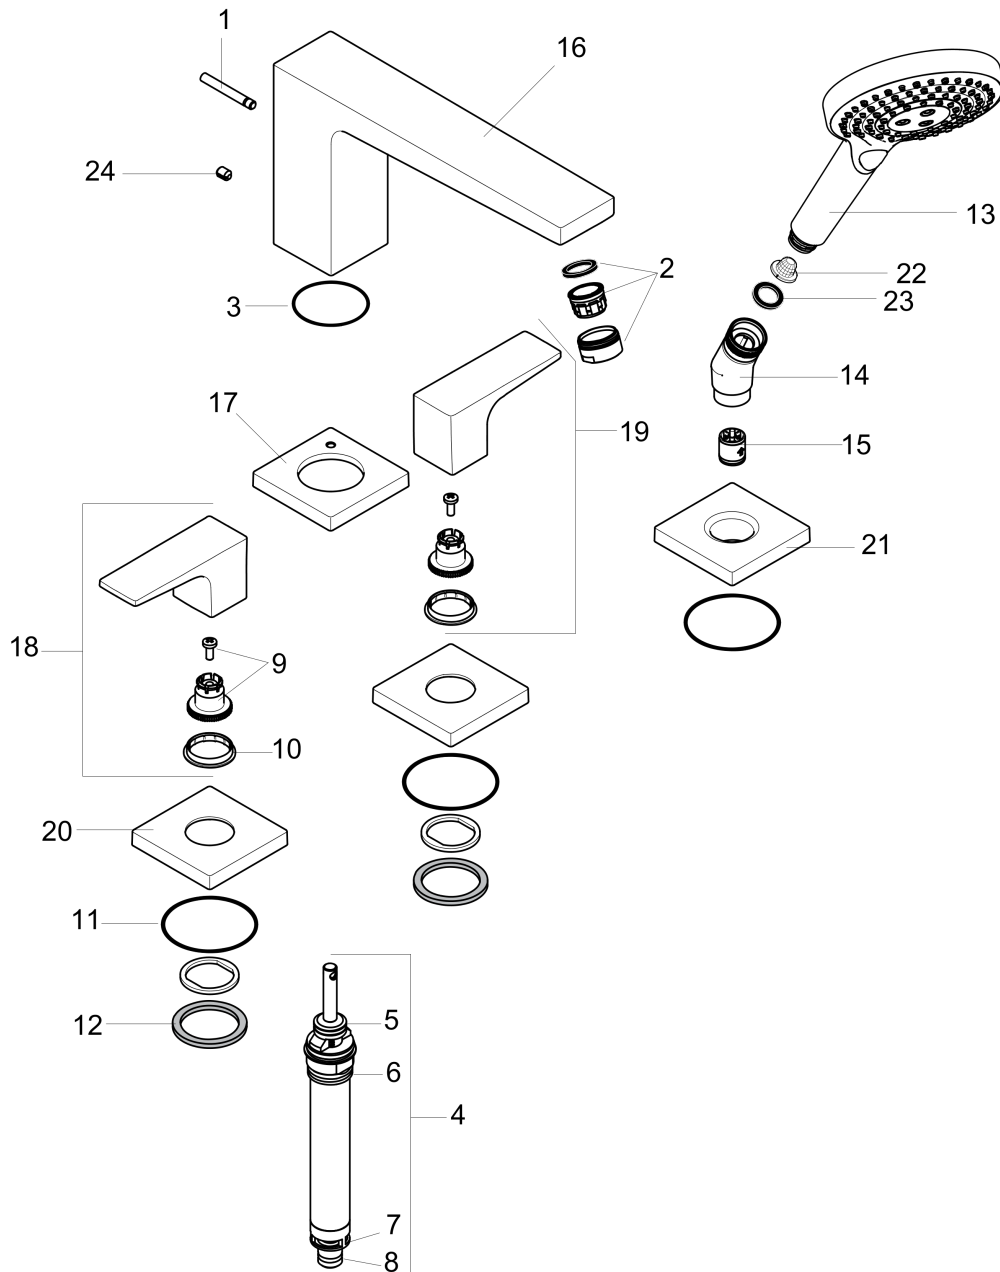

**Metropol**

**4-Hole Roman Tub Set Trim with Lever Handles and 1.75 GPM Handshower**

Finishes : **chrome** Part no. : **32557001**

**Description**

**Features**

- consists of: 4-Hole Roman tub filler trim, Handshower, Handshower holder
- 90° ceramic valves
- Integrated double backflow prevention

Finishes : **chrome** Part no. : **32557001**

**Exploded drawing**

Year of production: >01/19

### 4-Hole Roman Tub Set Trim with Lever Handles and 1.75 GPM Handshower

Finishes : **chrome** Part no. : **32557001**

#### Spare parts list

Year of production: >01/19

Pos.	Description	Part no.	Price	PU
1	diverter knob	98707000	-	1
2	aerator M24x1 (30 l/min)	96512000	-	1
3	O-ring 41x1,5	98168000	-	1
4	selector assy	96775000	-	1
5	O-Ring 14x2,5	98189000	-	1
6	O-Ring 23x2,5	98183000	-	1
7	O-Ring 22x2	98185000	-	1
8	O-ring 9x2,5	98217000	-	1
9	handle fixing set	94184000	-	1
10	set of color-rings cold / hot water	95819000	-	1
11	O-ring 56x2	98468000	-	1
12	flat seal	98749000	-	1
13	handshower	26036001	-	1
14	shower holder	28071000	-	1
15	set of non return valves DW 15	94074000	-	1
16	spout cpl.	93151000	-	1
17	escutcheon for spout	93152000	-	1
18	handle for hot water	93167000	-	1
19	handle for cold water	93168000	-	1
20	escutcheon for handle	93169000	-	1
21	escutcheon for shower holder	93153000	-	1
22	filter	92672000	-	1
23	seal	98058000	-	1
24	hollow set screw M6x8	98444000	-	1