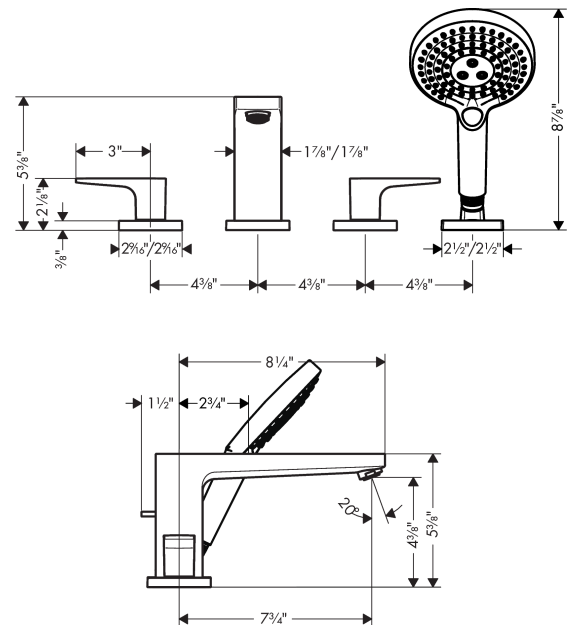

**Metropol**

**4-Hole Roman Tub Set Trim with Lever Handles and 1.75 GPM Handshower**

Finishes : **chrome** Part no. : **32557001**

**Description**

**Features**

- consists of: 4-Hole Roman tub filler trim, Handshower, Handshower holder
- 90° ceramic valves
- Integrated double backflow prevention

**Item details**

List Price \$ 891.00

**Technology**

**Compliance**

**Product image**

**Scale drawing**

**Metropol**

**4-Hole Roman Tub Set Trim with Lever Handles and 1.75 GPM Handshower**

### 4-Hole Roman Tub Set Trim with Lever Handles and 1.75 GPM Handshower

Finishes : **chrome** Part no. : **32557001**

#### Spare parts list

Year of production: >01/19

Pos.	Description	Part no.	Price	PU
1	diverter knob	98707000	-	1
2	aerator M24x1 (30 l/min)	96512000	-	1
3	O-ring 41x1,5	98168000	-	1
4	selector assy	96775000	-	1
5	O-Ring 14x2,5	98189000	-	1
6	O-Ring 23x2,5	98183000	-	1
7	O-Ring 22x2	98185000	-	1
8	O-ring 9x2,5	98217000	-	1
9	handle fixing set	94184000	-	1
10	set of color-rings cold / hot water	95819000	-	1
11	O-ring 56x2	98468000	-	1
12	flat seal	98749000	-	1
13	handshower	26036001	-	1
14	shower holder	28071000	-	1
15	set of non return valves DW 15	94074000	-	1
16	spout cpl.	93151000	-	1
17	escutcheon for spout	93152000	-	1
18	handle for hot water	93167000	-	1
19	handle for cold water	93168000	-	1
20	escutcheon for handle	93169000	-	1
21	escutcheon for shower holder	93153000	-	1
22	filter	92672000	-	1
23	seal	98058000	-	1
24	hollow set screw M6x8	98444000	-	1