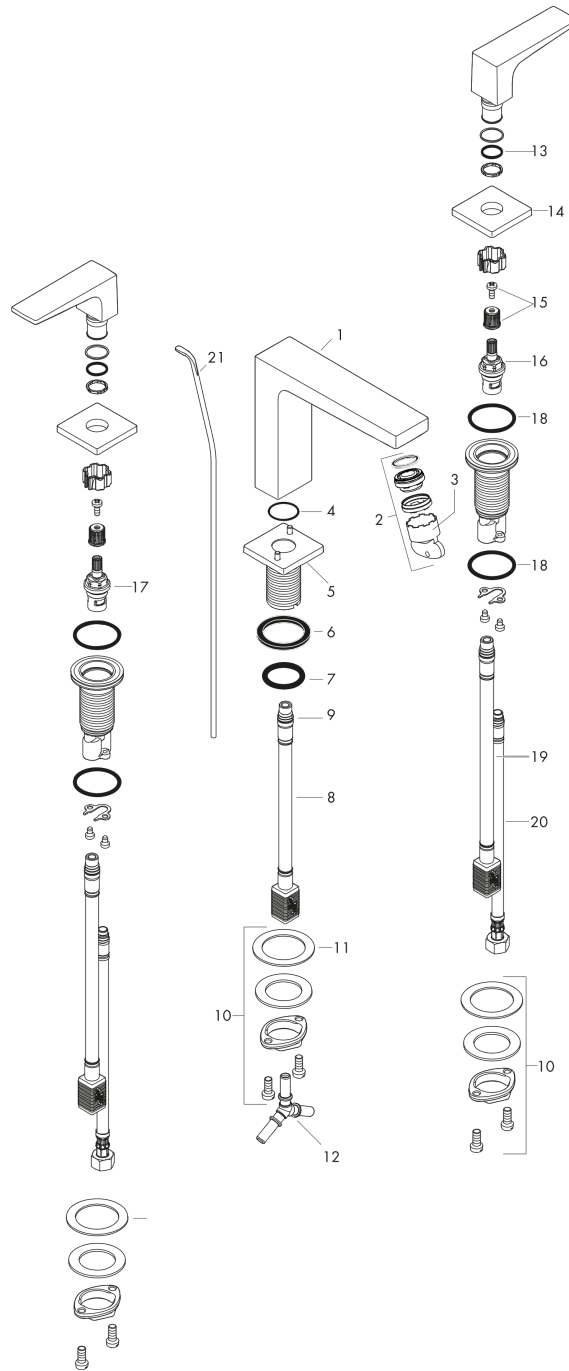

Metropol

Widespread Faucet 110 with Lever Handles and Pop-Up Drain, 1.2 GPM

Finishes : **brushed nickel** Part no. : **32516821**

Description

Features

- Aerated spray
- Flow: 1.2 GPM (4.5 L/Min)
- 90° ceramic valves
- Includes pop-up drain

Item details

List Price \$ 798.00

Technology

Compliance

Product image

Scale drawing

Metropol

Widespread Faucet 110 with Lever Handles and Pop-Up Drain, 1.2 GPM

Finishes : **brushed nickel** Part no. : **32516821**

Exploded drawing

Year of production: >03/18

Metropol

Widespread Faucet 110 with Lever Handles and Pop-Up Drain, 1.2 GPM

Finishes : **brushed nickel** Part no. : **32516821**

Spare parts list

Year of production: >03/18

Pos.	Description	Part no.	Price	PU
1	spout 110 mm	93021820	-	1
2	aerator M24x1 (4,5 l/min)	93202000	-	1
3	service tool	95661000	-	1
4	O-ring 21x1,5	98219000	-	1
5	flat seal	98749000	-	1
6	O-ring 26x4	92191000	-	1
7	connection hose 200 mm M10x1	92913000	-	1
8	O-ring 8x1,75	97827000	-	1
9	fixing set (Ø 28)	92909000	-	1
10	hose connection angel	92905000	-	1
11	O-Ring 14x1,5	98201000	-	1
12	handle fixing set	98932000	-	1
13	shut off unit right closing	98817001	-	1
14	shut off unit left closing	95366001	-	1
15	O-ring 33x2,5	92907000	-	1
16	connection hose 400 mm M10x1	92914000	-	1
17	connection hose 18½" M8x0,75 3/8"	96321001	-	1
18	lever collar	97548000	-	1
19	pull rod	96657820	-	1
20	escutcheon for spout	92906820	-	1
21	escutcheon	92915820	-	1
a	pop up waste	88509820	-	1
b	handle for hot water	92916820	-	1