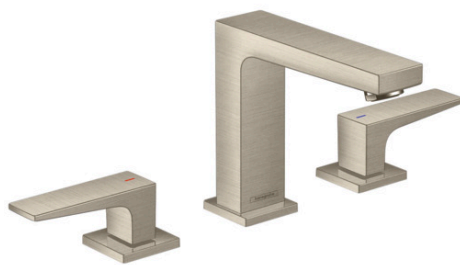

Metropol

Widespread Faucet 110 with Lever Handles and Pop-Up Drain, 1.2 GPM

Finishes : **brushed nickel** Part no. : **32516821**

Description

Features

- Aerated spray
- Flow: 1.2 GPM (4.5 L/Min)
- 90° ceramic valves
- Includes pop-up drain

Item details

List Price \$ 798.00

Technology

Compliance

Product image

Scale drawing

Metropol

Widespread Faucet 110 with Lever Handles and Pop-Up Drain, 1.2 GPM

Finishes : **brushed nickel** Part no. : **32516821**

Exploded drawing

Year of production: >03/18

Metropol

Widespread Faucet 110 with Lever Handles and Pop-Up Drain, 1.2 GPM

Finishes : **brushed nickel** Part no. : **32516821**