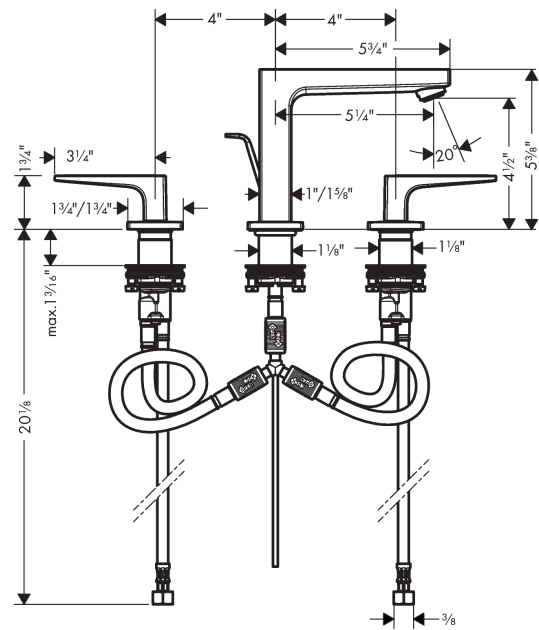

Metropol

Widespread Faucet 110 with Lever Handles and Pop-Up Drain, 1.2 GPM

Finishes : **brushed nickel** Part no. : **32516821**

Description

Features

- Aerated spray
- Flow: 1.2 GPM (4.5 L/Min)
- 90° ceramic valves
- Includes pop-up drain

Item details

List Price \$ 798.00

Technology

Compliance

Product image

Scale drawing

Metropol

Widespread Faucet 110 with Lever Handles and Pop-Up Drain, 1.2 GPM

Finishes : **brushed nickel** Part no. : **32516821**

Exploded drawing

Year of production: >03/18

Metropol

Widespread Faucet 110 with Lever Handles and Pop-Up Drain, 1.2 GPM

Finishes : **brushed nickel** Part no. : **32516821**

Spare parts list

Year of production: >03/18

Pos.	Description	Part no.	Price	PU
1	spout 110 mm	93021820	-	1
2	aerator M24x1 (4,5 l/min)	93202000	-	1
3	service tool	95661000	-	1
4	O-ring 21x1,5	98219000	-	1
5	flat seal	98749000	-	1
6	O-ring 26x4	92191000	-	1
7	connection hose 200 mm M10x1	92913000	-	1
8	O-ring 8x1,75	97827000	-	1
9	fixing set (Ø 28)	92909000	-	1
10	hose connection angel	92905000	-	1
11	O-Ring 14x1,5	98201000	-	1
12	handle fixing set	98932000	-	1
13	shut off unit right closing	98817001	-	1
14	shut off unit left closing	95366001	-	1
15	O-ring 33x2,5	92907000	-	1
16	connection hose 400 mm M10x1	92914000	-	1
17	connection hose 18½" M8x0,75 3/8"	96321001	-	1
18	lever collar	97548000	-	1
19	pull rod	96657820	-	1
20	escutcheon for spout	92906820	-	1
21	escutcheon	92915820	-	1
a	pop up waste	88509820	-	1
b	handle for hot water	92916820	-	1