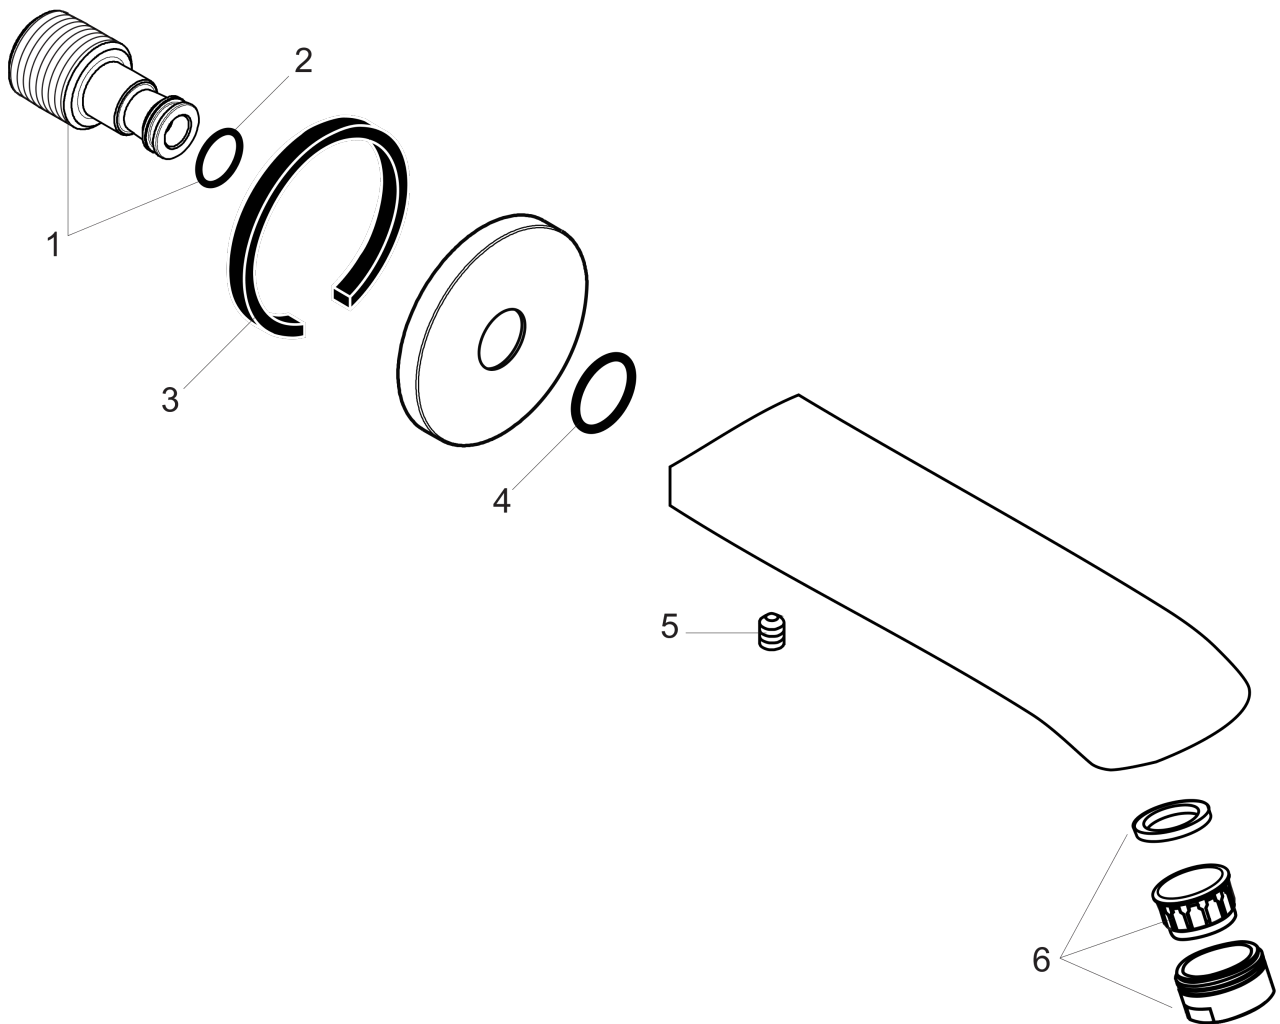

**Metris**

**Tub Spout**

Finishes : **brushed nickel** Part no. : **31494821**

**Description**

**Features**

- Solid brass

**Item details**

List Price \$ 209.00

**Compliance**

**Product image**

**Scale drawing**

**Metris**

**Tub Spout**

Finishes : **brushed nickel**

Part no. : **31494821**

**Exploded drawing**

Year of production: >04/10

**Metris**

**Tub Spout**

Finishes : **brushed nickel** Part no. : **31494821**

**Spare parts list**

Year of production: >04/10

Pos.	Description	Part no.	Price	PU
1	connecting thread	95658001	-	1
2	O-ring 16x2,5	98134000	-	1
3	seal	97530000	-	1
4	O-ring 20x1,5	98197000	-	1
5	hollow set screw M6x6	97660000	-	1
6	aerator M24x1 (30 l/min)	96512820	-	1