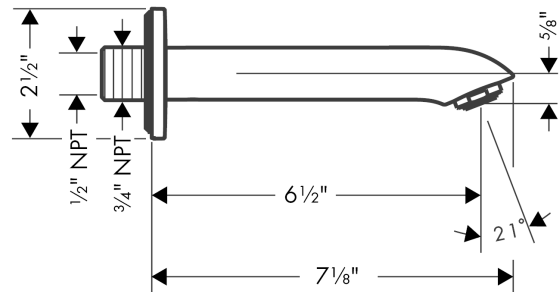

**Metris**

**Tub Spout**

Finishes : **brushed nickel** Part no. : **31494821**

**Description**

**Features**

- Solid brass

**Item details**

List Price \$ 209.00

**Compliance**

**Product image**

**Scale drawing**

**Metris**

**Tub Spout**

Finishes : **brushed nickel**

Part no. : **31494821**

**Exploded drawing**

Year of production: >04/10

**Metris**

**Tub Spout**

Finishes : **brushed nickel** Part no. : **31494821**

**Spare parts list**

Year of production: >04/10

Pos.	Description	Part no.	Price	PU
1	connecting thread	95658001	-	1
2	O-ring 16x2,5	98134000	-	1
3	seal	97530000	-	1
4	O-ring 20x1,5	98197000	-	1
5	hollow set screw M6x6	97660000	-	1
6	aerator M24x1 (30 l/min)	96512820	-	1