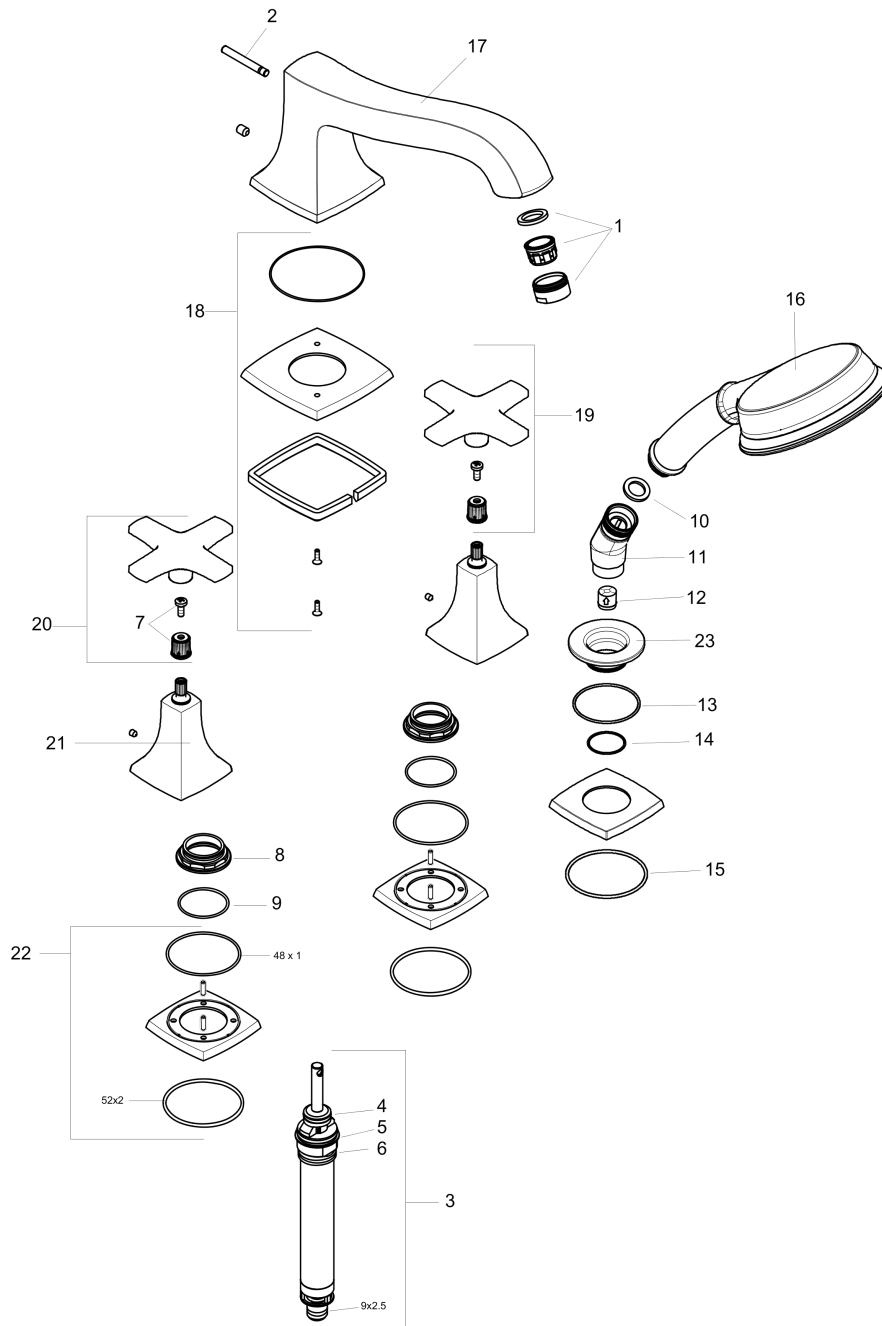

**Metropol Classic**  
**4-Hole Roman Tub Set Trim with Cross Handles and 1.8 GPM Handshower**  
 Finishes : **chrome** Part no. : **31449001**

**Exploded drawing**

Year of production: >01/19

### 4-Hole Roman Tub Set Trim with Cross Handles and 1.8 GPM Handshower

Finishes : **chrome** Part no. : **31449001**

#### Spare parts list

Year of production: >01/19

Pos.	Description	Part no.	Price	PU
1	aerator M24x1 (30 l/min)	96512000	-	1
2	diverter knob	98707000	-	1
3	selector assy	96775000	-	1
4	O-Ring 14x2,5	98189000	-	1
5	O-Ring 23x2,5	98183000	-	1
6	O-Ring 22x2	98185000	-	1
7	handle fixing set	98932000	-	1
8	nut	92943000	-	1
9	O-ring 32x1,5	92936000	-	1
10	seal	98058000	-	1
11	shower holder	28071000	-	1
12	set of non return valves DW 15	94074000	-	1
13	O-ring 43x1,5	98148000	-	1
14	O-ring 24x1	92953000	-	1
15	O-ring 52x2	92952000	-	1
16	handshower	04753000	-	1
17	spout cpl.	92939000	-	1
18	escutcheon for spout	92946000	-	1
19	handle for cold water	92948000	-	1
20	handle for hot water	92949000	-	1
21	escutcheon for handle	92824000	-	1
22	escutcheon for handle	92945000	-	1
23	escutcheon Ø 52 mm	92951000	-	1