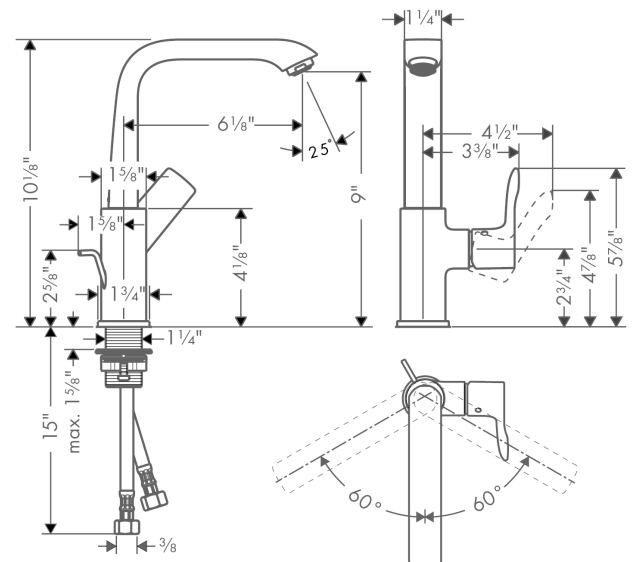

**Metris**

**Single-Hole Faucet 230 with Swivel Spout and Pop-Up Drain, 1.2 GPM**

Finishes : **chrome** Part no. : **31087001**

**Description**

**Features**

- Swivel range 120°
- Aerated spray
- Flow: 1.2 GPM (4.5 L/Min)
- Ceramic cartridge
- Includes pop-up drain

**Item details**

List Price \$ 449.00

**Technology**

**Compliance**

**Product image**

**Scale drawing**

**Metris**

**Single-Hole Faucet 230 with Swivel Spout and Pop-Up Drain, 1.2 GPM**

Finishes : **chrome** Part no. : **31087001**

**Exploded drawing**

Year of production: >07/16

**Metris****Single-Hole Faucet 230 with Swivel Spout and Pop-Up Drain, 1.2 GPM**Finishes : **chrome** Part no. : **31087001****Spare parts list**

Year of production: &gt;07/16

Pos.	Description	Part no.	Price	PU
1	handle	95761000	-	1
2	flange	95493000	-	1
3	nut	95178000	-	1
4	cartridge, assy	95973001	-	1
5	locking screw for handle	95140000	-	1
6	seal	98865000	-	1
7	aerator M24x1 (4,5 l/min)	92877000	-	1
8	sealing set	92646000	-	1
9	axialring	97558000	-	1
10	screw	97662000	-	1
11	O-Ring 14x2,5	98189000	-	1
12	fixing set (Ø 32)	13961000	-	1
13	connection hose 18½" M8x0,75 3/8"	96321001	-	1
14	pull rod	96657000	-	1
a	pop up waste	88509000	-	1
b	screw cover	96338000	-	1