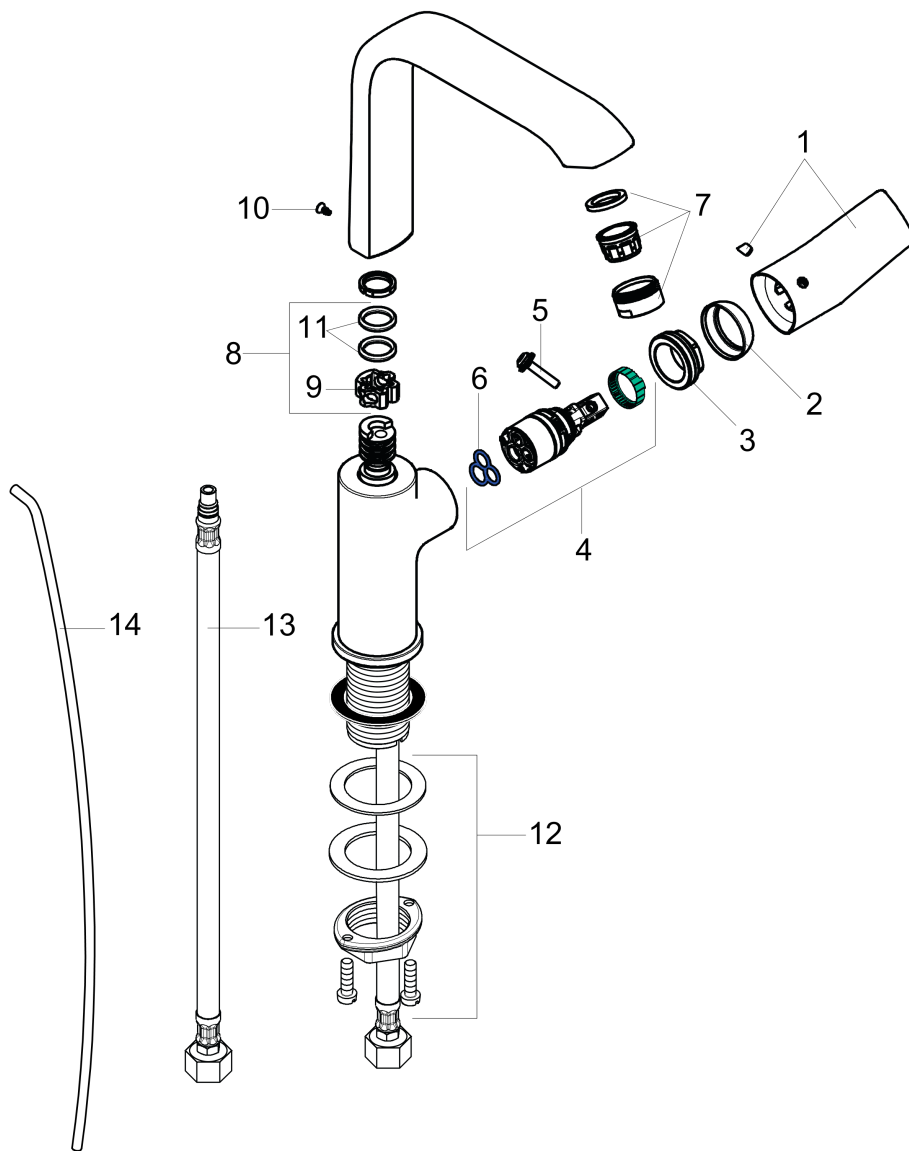

**Metris**

**Single-Hole Faucet 230 with Swivel Spout and Pop-Up Drain, 1.2 GPM**

Finishes : **chrome** Part no. : **31087001**

**Description**

**Features**

- Swivel range 120°
- Aerated spray
- Flow: 1.2 GPM (4.5 L/Min)
- Ceramic cartridge
- Includes pop-up drain

**Item details**

List Price \$ 449.00

**Technology**

**Compliance**

**Product image**

**Scale drawing**

**Metris**

**Single-Hole Faucet 230 with Swivel Spout and Pop-Up Drain, 1.2 GPM**

Finishes : **chrome** Part no. : **31087001**

**Exploded drawing**

Year of production: >07/16

**Metris****Single-Hole Faucet 230 with Swivel Spout and Pop-Up Drain, 1.2 GPM**Finishes : **chrome** Part no. : **31087001****Spare parts list**

Year of production: &gt;07/16

Pos.	Description	Part no.	Price	PU
1	handle	95761000	-	1
2	flange	95493000	-	1
3	nut	95178000	-	1
4	cartridge, assy	95973001	-	1
5	locking screw for handle	95140000	-	1
6	seal	98865000	-	1
7	aerator M24x1 (4,5 l/min)	92877000	-	1
8	sealing set	92646000	-	1
9	axialring	97558000	-	1
10	screw	97662000	-	1
11	O-Ring 14x2,5	98189000	-	1
12	fixing set (Ø 32)	13961000	-	1
13	connection hose 18½" M8x0,75 3/8"	96321001	-	1
14	pull rod	96657000	-	1
a	pop up waste	88509000	-	1
b	screw cover	96338000	-	1