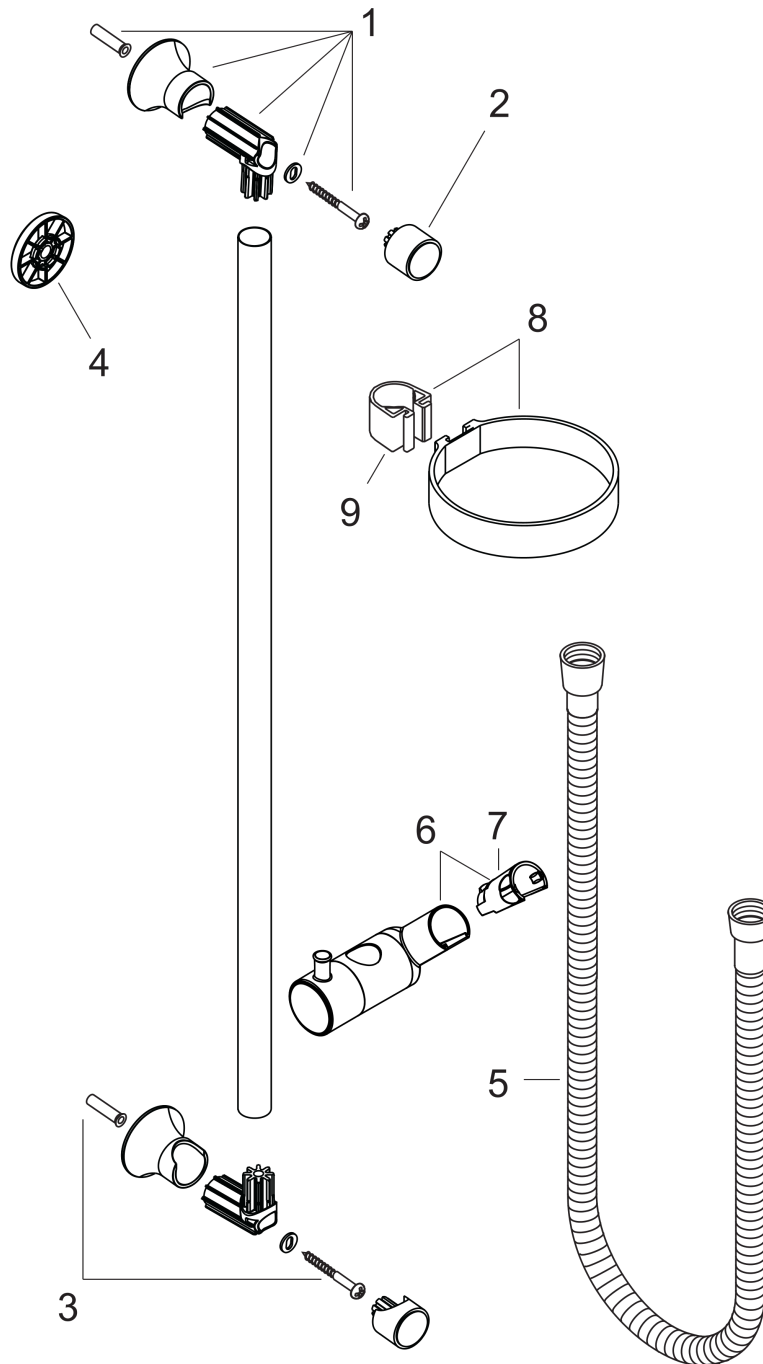

Unica
 Wallbar Classic, 24"
 Finishes : polished nickel Part no. : 27617830

Exploded drawing

Year of production: >04/08

Unica

Wallbar Classic, 24"

Finishes : **polished nickel** Part no. : **27617830**

Spare parts list

Year of production: >04/08

Pos.	Description	Part no.	Price	PU
1	wall support	95171830	-	1
2	cover	95129830	-	1
3	mounting set	96179XXX	-	-
4	tile-matching-disk	98992830	-	1
5	shower hose Sensoflex 1,60 m	28136XXX	-	-
6	support, assy	95172830	-	1
7	guide	98918XXX	-	-
8	shelf Casetta	28678000	-	1
9	clip for Casetta, Ø 22 mm	96189000	-	1