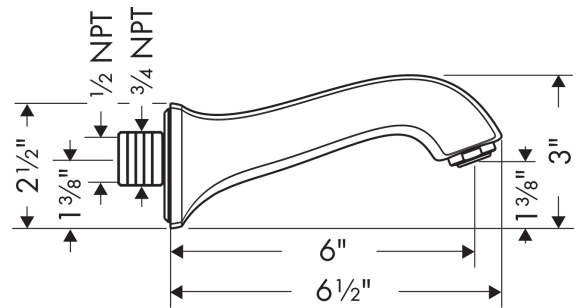

Metris C

Tub Spout

Finishes : **chrome** Part no. : **13413001**

Description

Features

- Solid brass

Item details

List Price \$ 167.00

Compliance

Product image

Scale drawing

Metris C

Tub Spout

Finishes : **chrome** Part no. : **13413001**

Exploded drawing

Year of production: >04/09

Metris C

Tub Spout

Finishes : **chrome** Part no. : **13413001**

Spare parts list

Year of production: >04/09

Pos.	Description	Part no.	Price	PU
1	connecting thread	95658001	-	1
2	O-ring 13x2	98128000	-	1
3	seal	97530000	-	1
4	hollow set screw M6x8	97810000	-	1
a	aerator M24x1 (25 l/min)	13914000	-	1