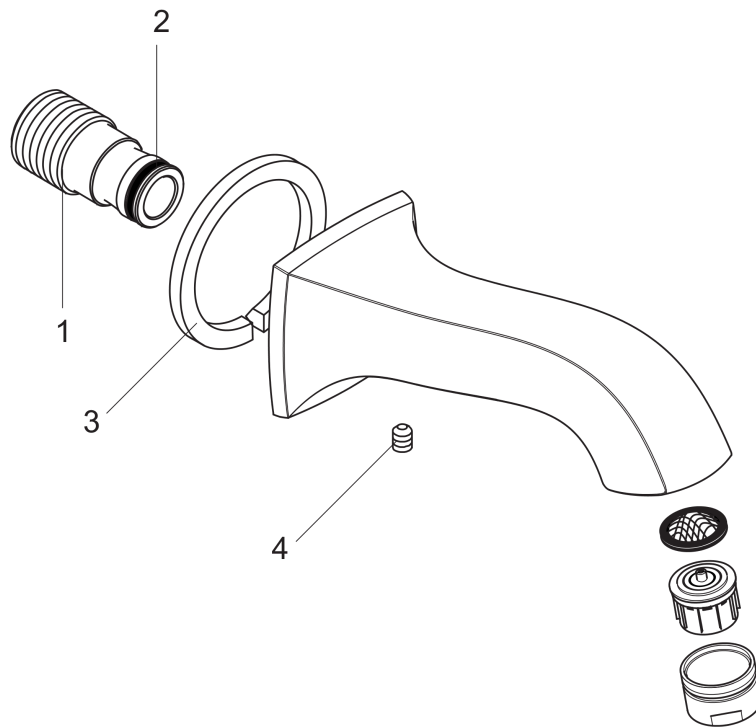

Metris C

Tub Spout

Finishes : **chrome** Part no. : **13413001**

Description

Features

- Solid brass

Item details

List Price \$ 167.00

Compliance

Product image

Scale drawing

Metris C

Tub Spout

Finishes : **chrome** Part no. : **13413001**

Exploded drawing

Year of production: >04/09

Metris C

Tub Spout

Finishes : **chrome** Part no. : **13413001**

Spare parts list

Year of production: >04/09

Pos.	Description	Part no.	Price	PU
1	connecting thread	95658001	-	1
2	O-ring 13x2	98128000	-	1
3	seal	97530000	-	1
4	hollow set screw M6x8	97810000	-	1
a	aerator M24x1 (25 l/min)	13914000	-	1