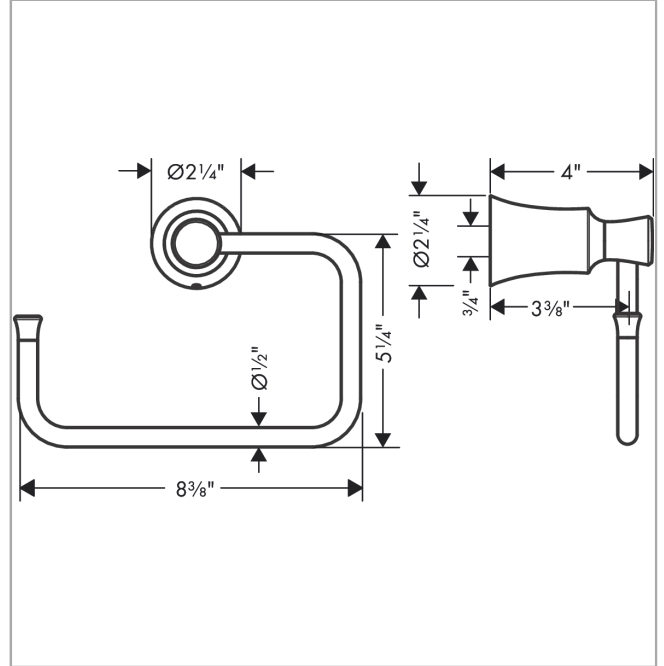

**Joleena
Towel Ring**

Finishes : **brushed nickel** Part no. : **04786820**

Description

Features

- Metal holder
- Wall-mounted

Item details

List Price \$ 90.00

Product image

Scale drawing

**Joleena
Towel Ring**

Finishes : **brushed nickel** Part no. : **04786820**

Exploded drawing

Year of production: >09/19

Joleena

Towel Ring

Finishes : **brushed nickel** Part no. : **04786820**

Spare parts list

Year of production: >09/19

Pos.	Description	Part no.	Price	PU
1	support element	93551000	-	1