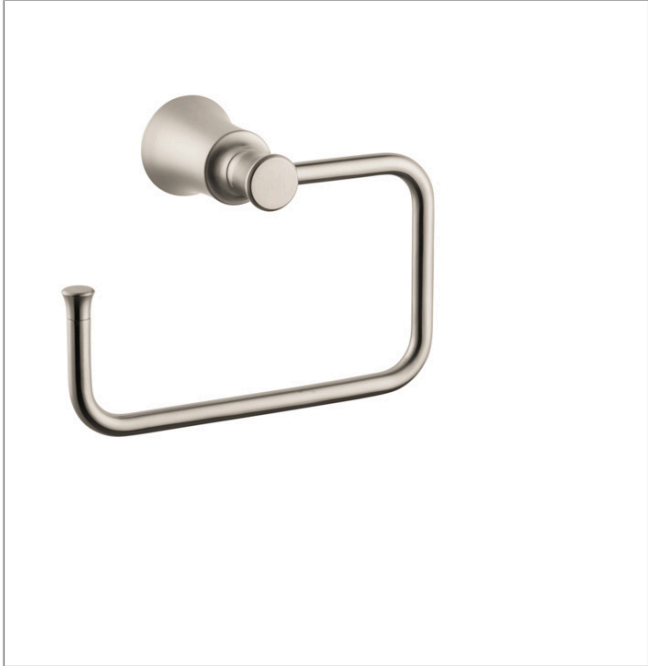

**Joleena
Towel Ring**

Finishes : **brushed nickel** Part no. : **04786820**

Description

Features

- Metal holder
- Wall-mounted

Item details

List Price \$ 90.00

Product image

Scale drawing

**Joleena
Towel Ring**

Finishes : **brushed nickel** Part no. : **04786820**

Exploded drawing

Year of production: >09/19

Joleena

Towel Ring

Finishes : **brushed nickel** Part no. : **04786820**