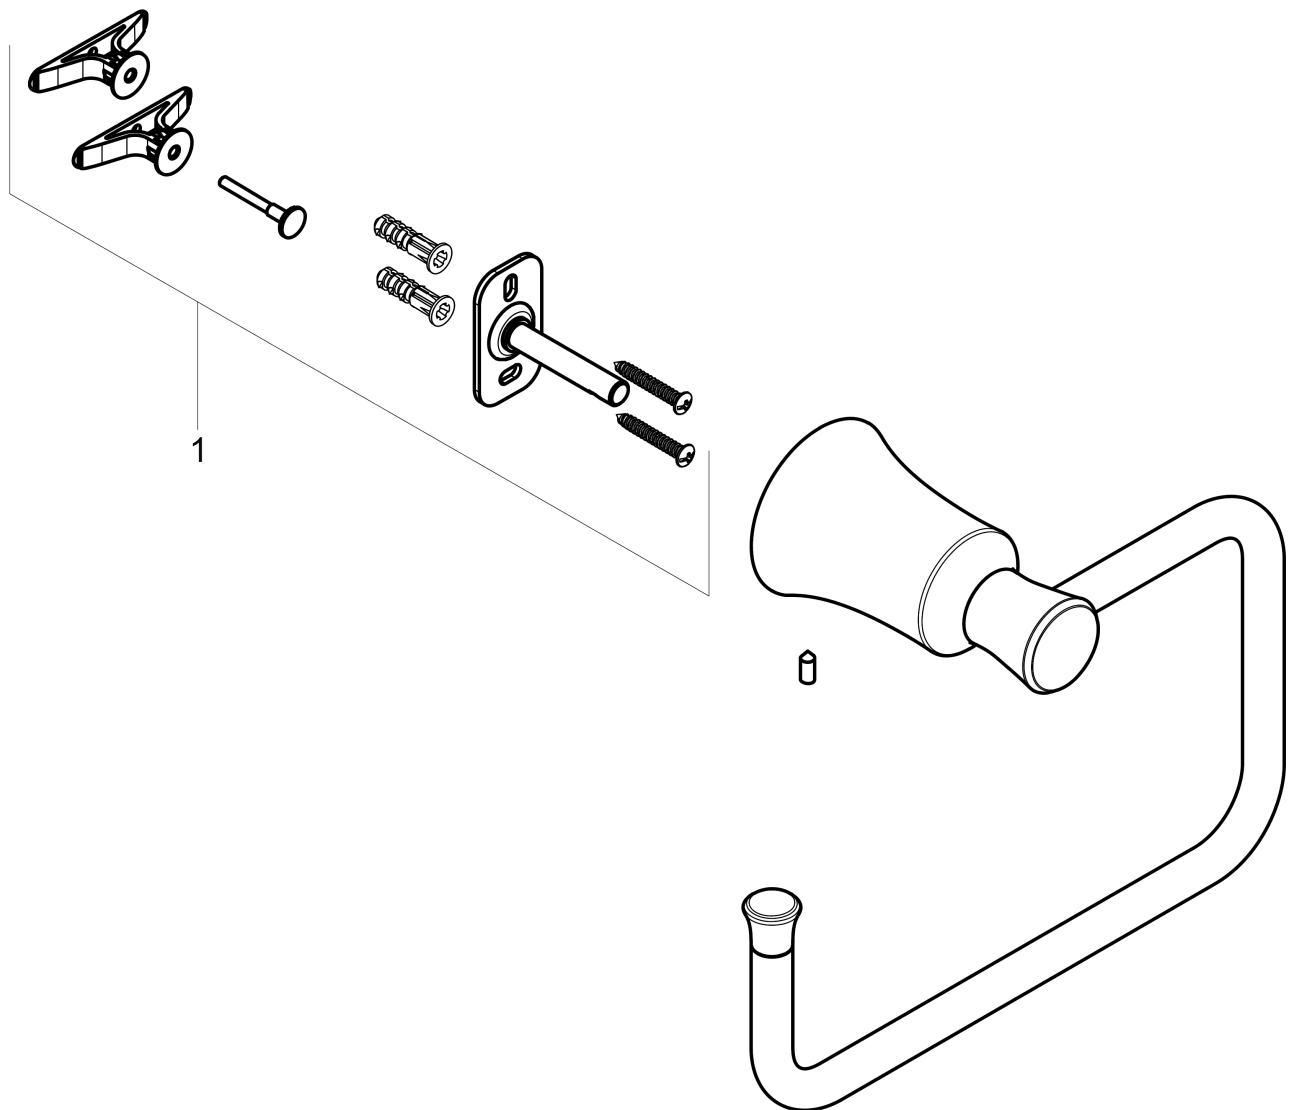

**Joleena
Towel Ring**

Finishes : **brushed nickel** Part no. : **04786820**

Description

Features

- Metal holder
- Wall-mounted

Item details

List Price \$ 90.00

Product image

Scale drawing

**Joleena
Towel Ring**

Finishes : **brushed nickel** Part no. : **04786820**

Exploded drawing

Year of production: >09/19

Joleena

Towel Ring

Finishes : **brushed nickel** Part no. : **04786820**

Spare parts list

Year of production: >09/19

Pos.	Description	Part no.	Price	PU
1	support element	93551000	-	1