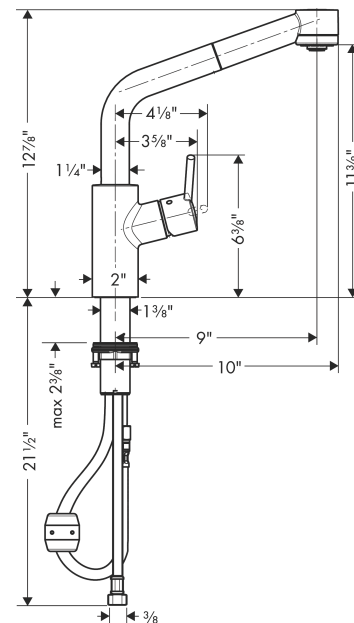

Talis S
SemiArc Kitchen Faucet, 2-Spray Pull-Out, 1.75 GPM
 Finishes : **chrome** Part no. : **04247000**

Description

Features

- Swivel range 150°
- Full and needle spray
- Locking spray diverter (reverts to default spray mode upon valve closing)
- Single-hole installation
- Flow: 1.75 GPM (6.6 L/Min)
- Ceramic cartridge
- 3/8" connections
- Integrated double backflow prevention

Item details

List Price \$ 559.00

Technology

Compliance

Product image

Scale drawing

Talis S
SemiArc Kitchen Faucet, 2-Spray Pull-Out, 1.75 GPM
 Finishes : **chrome** Part no. : **04247000**

Exploded drawing

Year of production: >10/18

Talis S
SemiArc Kitchen Faucet, 2-Spray Pull-Out, 1.75 GPM
 Finishes : **chrome** Part no. : **04247000**

Spare parts list

Year of production: >10/18

| Pos. | Description | Part no. | Price | PU |
|------|-----------------------------------|----------|-------|----|
| 1 | handle | 95560000 | - | 1 |
| 2 | screw cover | 96338000 | - | 1 |
| 3 | flange | 96468000 | - | 1 |
| 4 | nut | 97209000 | - | 1 |
| 5 | cartridge, assy | 92730000 | - | 1 |
| 6 | locking screw for handle | 95140000 | - | 1 |
| 7 | seal | 95008000 | - | 1 |
| 8 | filter | 97735000 | - | 1 |
| 9 | handspray | 97999801 | - | 1 |
| 10 | non return valve | 93218000 | - | 1 |
| 11 | set of non return valves DW 15 | 94074000 | - | 1 |
| 12 | aerator M24x1 (15 l/min) | 13913000 | - | 1 |
| 13 | fixing set (Ø 34) | 95049000 | - | 1 |
| 14 | hose 1,50 m | 88624000 | - | 1 |
| 15 | connection hose 600 mm M10x1 | 95561000 | - | 1 |
| 16 | weight | 92500000 | - | 1 |
| 17 | connection hose 35½" M8x0,75 3/8" | 96316001 | - | 1 |