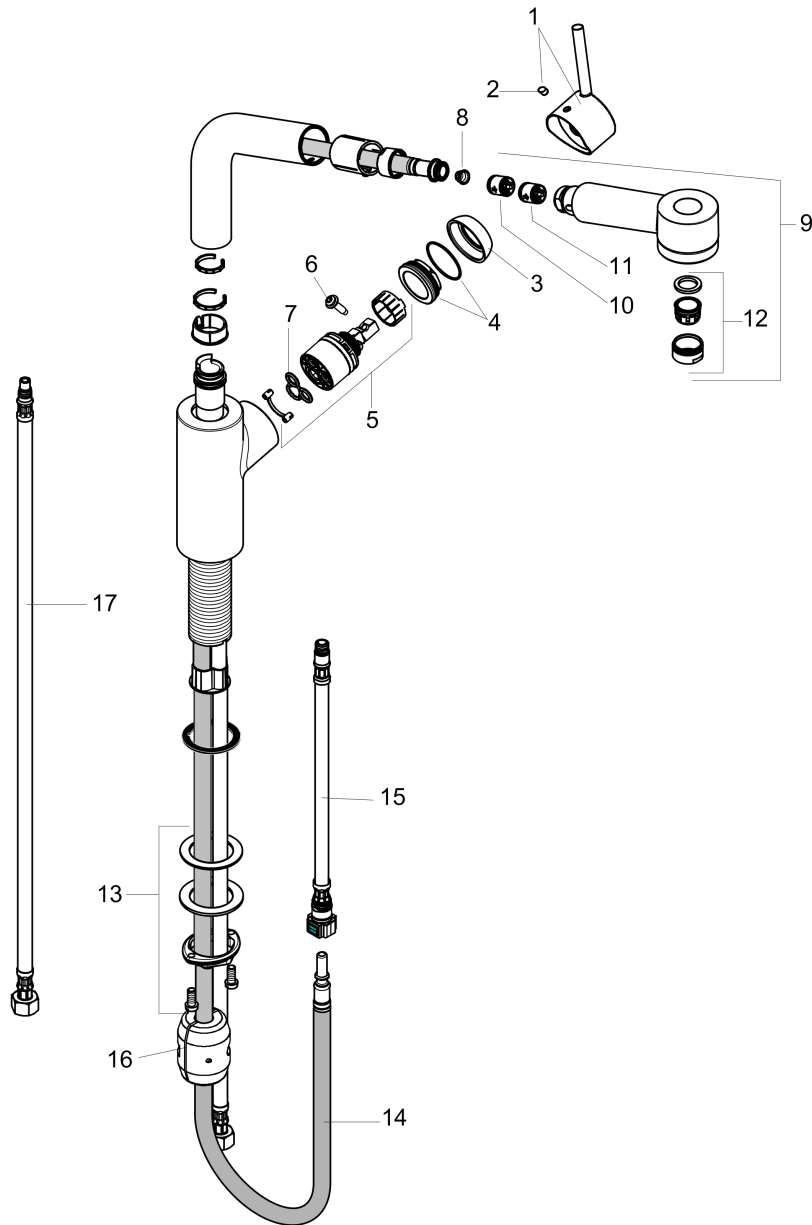

Talis S
SemiArc Kitchen Faucet, 2-Spray Pull-Out, 1.75 GPM
 Finishes : **chrome** Part no. : **04247000**

Description

Features

- Swivel range 150°
- Full and needle spray
- Locking spray diverter (reverts to default spray mode upon valve closing)
- Single-hole installation
- Flow: 1.75 GPM (6.6 L/Min)
- Ceramic cartridge
- 3/8" connections
- Integrated double backflow prevention

Item details

List Price \$ 559.00

Technology

Compliance

Product image

Scale drawing

Talis S
SemiArc Kitchen Faucet, 2-Spray Pull-Out, 1.75 GPM
 Finishes : **chrome** Part no. : **04247000**

Exploded drawing

Year of production: >10/18

Talis S
SemiArc Kitchen Faucet, 2-Spray Pull-Out, 1.75 GPM
 Finishes : **chrome** Part no. : **04247000**

Spare parts list

Year of production: >10/18

| Pos. | Description | Part no. | Price | PU |
|------|-----------------------------------|----------|-------|----|
| 1 | handle | 95560000 | - | 1 |
| 2 | screw cover | 96338000 | - | 1 |
| 3 | flange | 96468000 | - | 1 |
| 4 | nut | 97209000 | - | 1 |
| 5 | cartridge, assy | 92730000 | - | 1 |
| 6 | locking screw for handle | 95140000 | - | 1 |
| 7 | seal | 95008000 | - | 1 |
| 8 | filter | 97735000 | - | 1 |
| 9 | handspray | 97999801 | - | 1 |
| 10 | non return valve | 93218000 | - | 1 |
| 11 | set of non return valves DW 15 | 94074000 | - | 1 |
| 12 | aerator M24x1 (15 l/min) | 13913000 | - | 1 |
| 13 | fixing set (Ø 34) | 95049000 | - | 1 |
| 14 | hose 1,50 m | 88624000 | - | 1 |
| 15 | connection hose 600 mm M10x1 | 95561000 | - | 1 |
| 16 | weight | 92500000 | - | 1 |
| 17 | connection hose 35½" M8x0,75 3/8" | 96316001 | - | 1 |