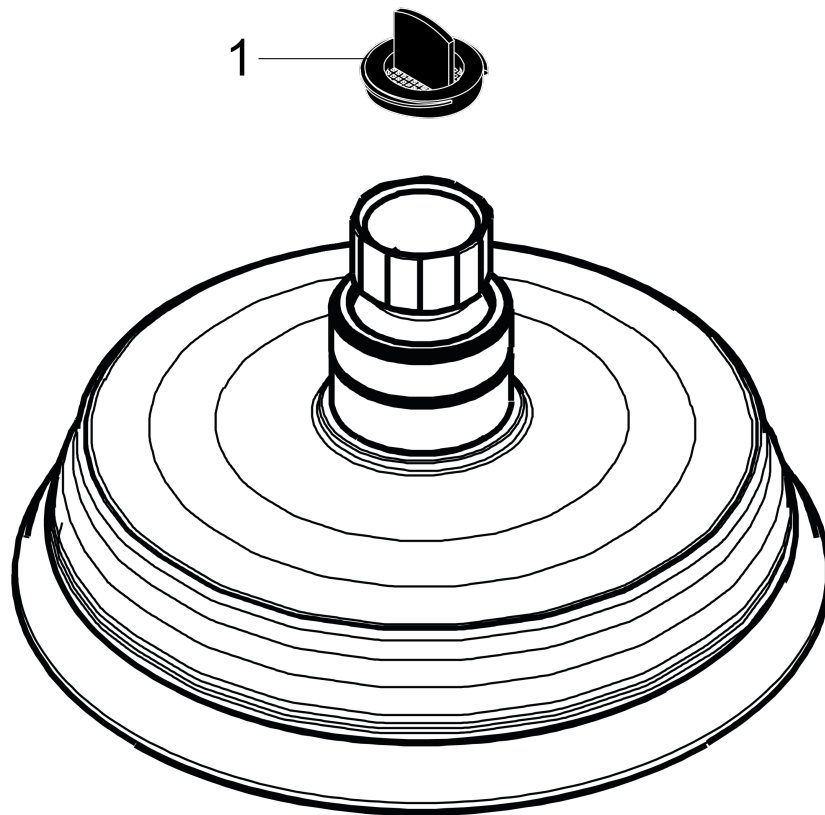

**Croma 100 Classic
Showerhead 3-Jet, 2.5 GPM**

Finishes : **polished nickel** Part no. : **04070830**

Description

Features

- 75 no-clog spray channels
- Spray modes: Full, Pulsating Massage, Intense Turbo
- Flow: 2.5 GPM (9.5 L/Min)

Item details

List Price \$ 118.00

Technology

Compliance

Product image

Scale drawing

Croma 100 Classic
Showerhead 3-Jet, 2.5 GPM

Finishes : **polished nickel** Part no. : **04070830**

Exploded drawing

Year of production: >01/08

Croma 100 Classic
Showerhead 3-Jet, 2.5 GPM
 Finishes : **polished nickel** Part no. : **04070830**

Spare parts list

Year of production: >01/08

Pos.	Description	Part no.	Price	PU
1	filter packing	96477000	-	1