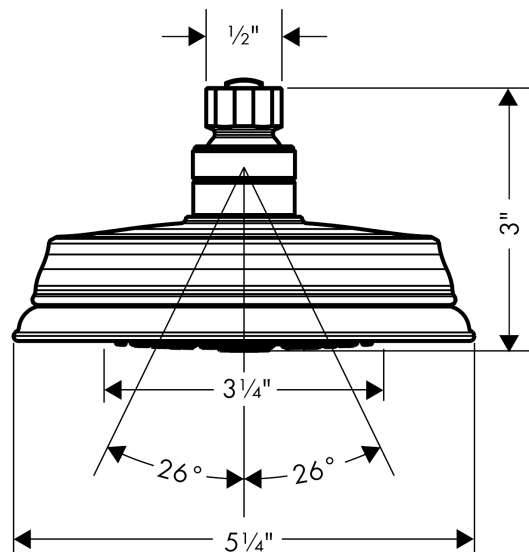

**Croma 100 Classic
Showerhead 3-Jet, 2.5 GPM**

Finishes : **polished nickel** Part no. : **04070830**

Description

Features

- 75 no-clog spray channels
- Spray modes: Full, Pulsating Massage, Intense Turbo
- Flow: 2.5 GPM (9.5 L/Min)

Item details

List Price \$ 118.00

Technology

Compliance

Product image

Scale drawing

Croma 100 Classic
Showerhead 3-Jet, 2.5 GPM

Finishes : **polished nickel** Part no. : **04070830**

Exploded drawing

Year of production: >01/08

Croma 100 Classic
Showerhead 3-Jet, 2.5 GPM
 Finishes : **polished nickel** Part no. : **04070830**

Spare parts list

Year of production: >01/08

Pos.	Description	Part no.	Price	PU
1	filter packing	96477000	-	1