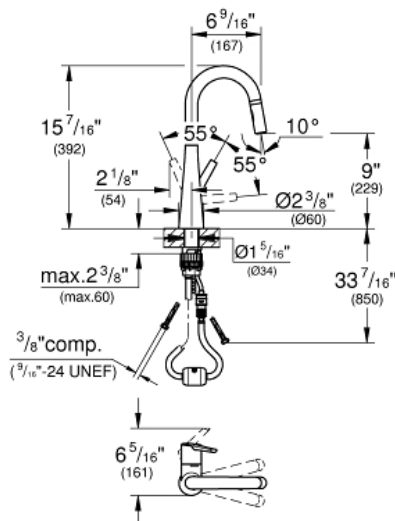

LADYLUX  
Single-Handle Kitchen Faucet  
MODEL # 32283003

Pure Freude  
an Wasser

GROHE

**Product Description:**  
LADYLUX  
Single-Handle Kitchen Faucet

**Standard Specification:**

- For bar sinks
- Single hole installation
- **GROHE StarLight** chrome finish
- **GROHE SilkMove** 1.4" (35 mm) ceramic cartridge
- GROHE Magnetic Docking guarantees easy retraction and smooth docking of the spray head back to the starting position
- Pull-out dual spray
- Diverter: laminar spray/SpeedClean shower jet
- Automatic return to laminar spray
- Adjustable flow rate limiter
- Swivel Spout
- Check valve included to prevent backflow
- Stainless steel flex lines
- GROHE QuickFix Plus ultra fast and simple installation - no tools needed
- GROHE Zero isolated inner water ways - lead and nickel free
- 1.75 gpm

**Color:**

- 32283003 StarLight Chrome