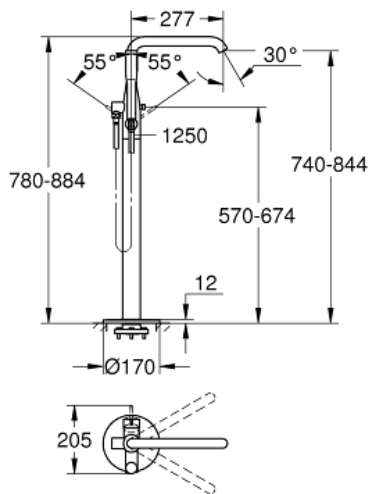

ESSENCE  
Floor Standing Tub Filler  
MODEL # 23491GNA

Pure Freude  
an Wasser

GROHE

**Product Description:**  
**ESSENCE**  
**Floor Standing Tub Filler**

**Standard Specification:**

- Final installation set for:
- 45 984
- Requires Rough-In Set (29 038 001) (sold separately)
- **GROHE SilkMove** 1.4" (35 mm) ceramic cartridge
- With temperature limiter
- **GROHE StarLight** finish
- Automatic diverter: bath/shower
- Swivel tubular spout with flow control and stop limiter
- 10 7/8" (277 mm) spout reach
- 1/2" (13mm) Integrated non-return valve in the shower outlet
- With shower holder
- Hand shower (26 465)
- 49" (1250mm) SilverFlex shower hose (28 362 000)
- Check valve included to prevent backflow
- Min. recommended pressure: 15 psi (1.0 bar)