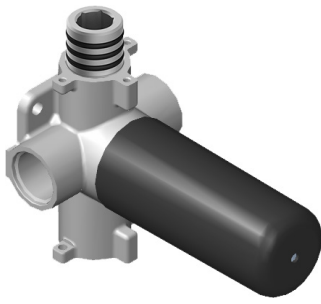

SHOWER
Two-Way Diverter Volume Control
Valve WITH Off Function and Pass-
Through
G-8052

GRAFF®

Information

- 11.7 gpm @ 60 psi
- 3/4" universal inlets/outlets with female threads
- Operates one function at a time
- Stacking inlet and pass-through port feature
- Supplied with protective plastic cover
- CALGreen compliant depending on functions

G-8052 M-Series
 2-Way Diverter Volume Control Valve
 WITH Off Function and Pass-Through

Product Features

- 12.1 gpm @ 60 psi
- 3/4" universal inlets/outlets with female threads
- Stacking inlet and pass-through port feature
- Supplied with protective plastic cover
- CalGreen compliant dependent on functions