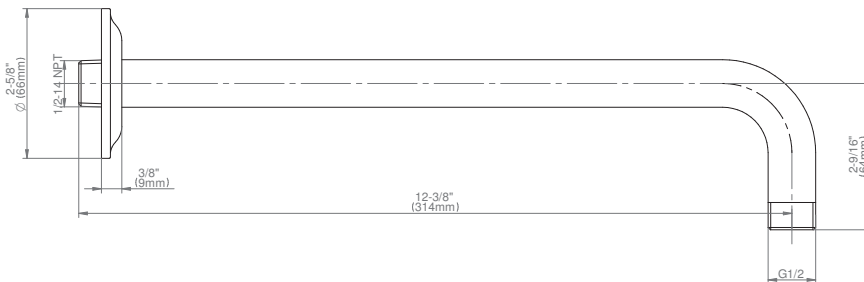

* Special order finish- call for availability

The measurements shown are for reference only. Products and specifications shown are subject to change without notice. Revised 7/2019.

www.graff-designs.com | phone: 800-954-4723