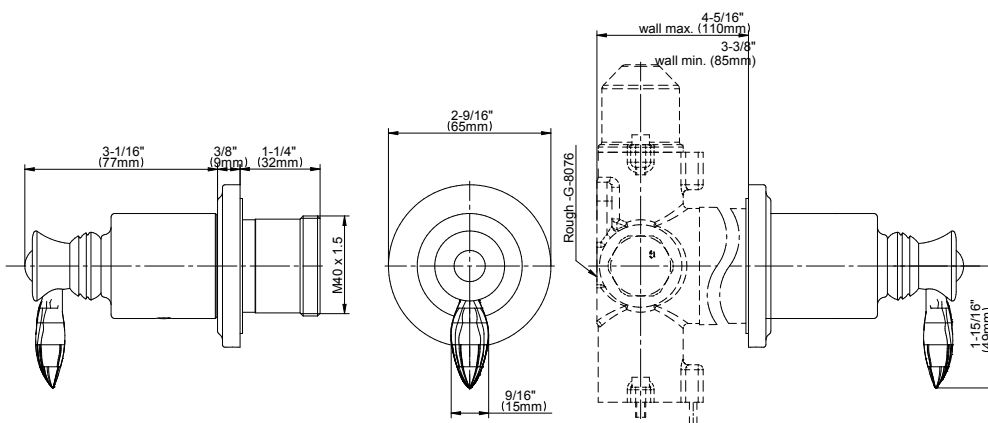

The measurements shown are for reference only. Products and specifications shown are subject to change without notice. Revised 1/2019

www.graff-designs.com | phone: 800-954-4723