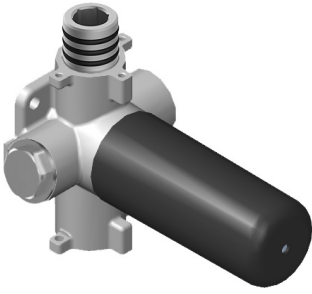

G-8076

M-Series

Stop/Volume Control Rough Valve with Pass-Through

GRAFF[®]
CUTTING EDGE DESIGN

Product Features

- 13.2 gpm @ 60 psi
- 3/4" universal inlets/outlets with female threads
- Stacking inlet and pass-through port feature
- Supplied with protective plastic cover
- CalGreen compliant dependent on functions