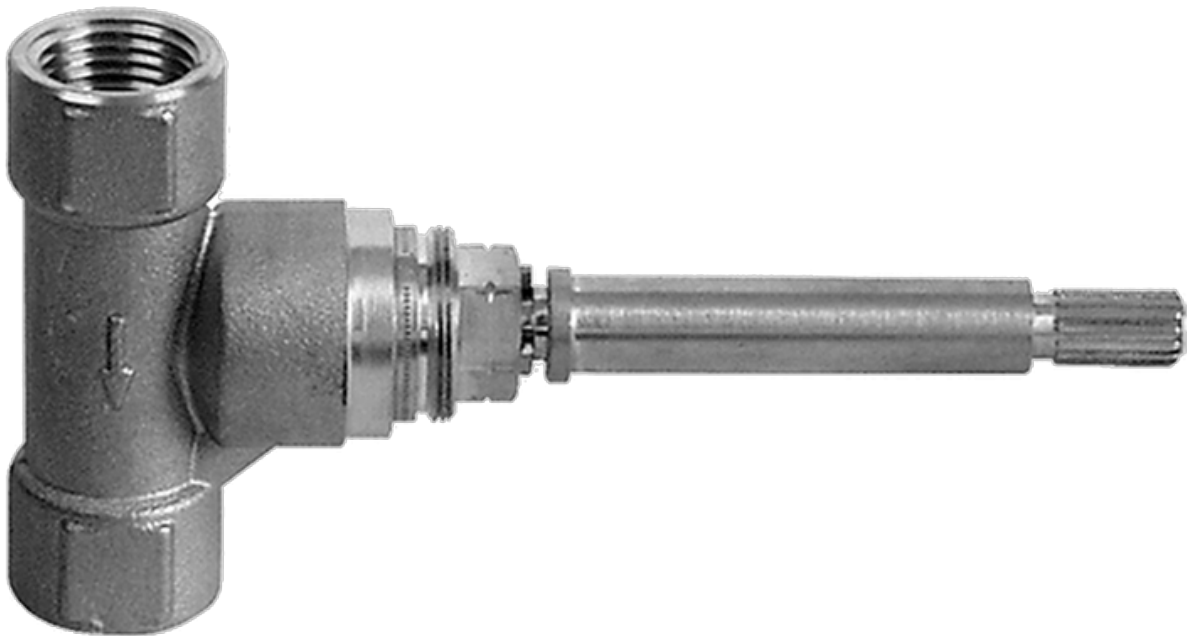

SHOWER
Square Thermostatic Ski Shower
Set w/Body Sprays &
Handshowers (Rough & Trim)
GE1.130A-LM39S

GRAFF®

Information

- 3/4" Thermostatic Valve
- Showerhead with no-clog, easy-clean spray nozzles
- Swivel Body Sprays (4 pieces)
- Handshower Set w/Wall Bracket with Multi-function Handshower
- Stop/Volume Control Valve
- Optional Extension Kit Available
- Flow Rates: showerhead ≤ 2.5 max gpm, handshower ≤ 1.5 max gpm

SHOWER
Rough
G-8070

GRAFF®

Information

- 1/2" universal inlets/outlets with female threads
- Supplied with protective plastic cover

Finishes

Polished
Chrome

Steelnix®
(Satin Nickel)

G-8070

1/2" Concealed Stop/Volume Control Rough Valve

Product Features

- 6.85 gpm @ 60 psi
- 1/2" universal inlets/outlets with female threads
- Supplied with protective plastic cover

Warranty

- Limited lifetime warranty

Finishes

Polished
Chrome

Steelnox®
(Satin Nickel)

G-8497

Shower Components

Contemporary Flush-Mount Body Spray with Solid Brass Swivel Head

Product Features

- 12 no-clog, easy-clean silicone jets
- Metal ball-joint allows for 18° angle adjustment of body spray
- Brass wall escutcheon and Flush-mounted trim
- 1/2" NPT female thread inlet
- Body spray flow rate ≤ 1.5 max gpm