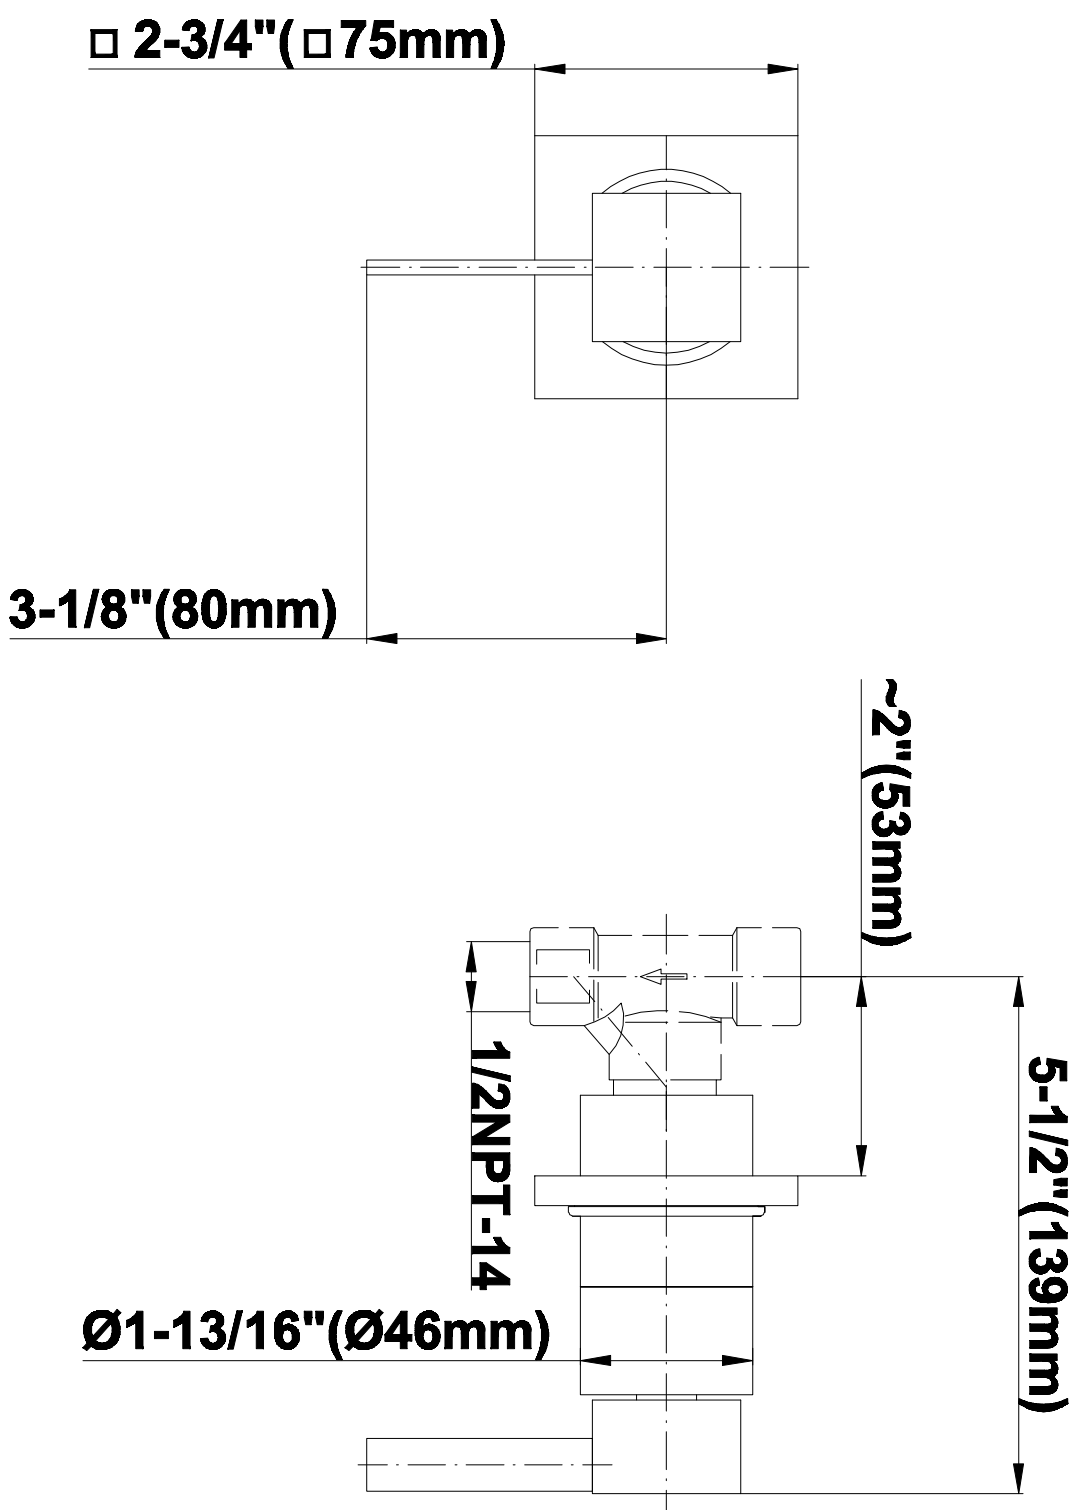

SHOWER
Square Thermostatic Ski Shower
Set w/Body Sprays &
Handshowers (Rough & Trim)
GE1.130A-LM39S

GRAFF®

Information

- 3/4" Thermostatic Valve
- Showerhead with no-clog, easy-clean spray nozzles
- Swivel Body Sprays (4 pieces)
- Handshower Set w/Wall Bracket with Multi-function Handshower
- Stop/Volume Control Valve
- Optional Extension Kit Available
- Flow Rates: showerhead ≤ 2.5 max gpm, handshower ≤ 1.5 max gpm

G-8096

SHOWER
Square Flush Mount Body Spray
w/ Solid Brass Swivel Head
G-8497

GRAFF®

Information

- 12 no-clog, easy-clean silicon jets
- Metal ball-joint allows for 18° angle adjustment of body spray
- Brass wall escutcheon and flush-mounted trim
- 1/2" NPT female thread inlet
- Body spray flow rate ≤ 1.5 max gpm