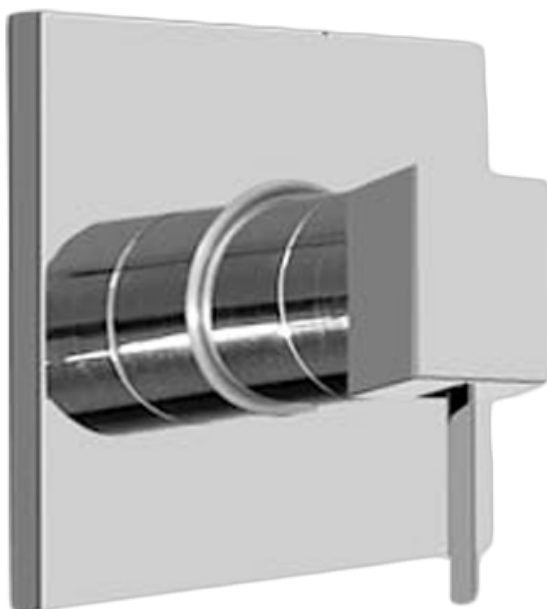

SHOWER
Stop/Volume Control Trim
G-8096-LM39S-T

GRAFF®

Information

- ADA

Finishes