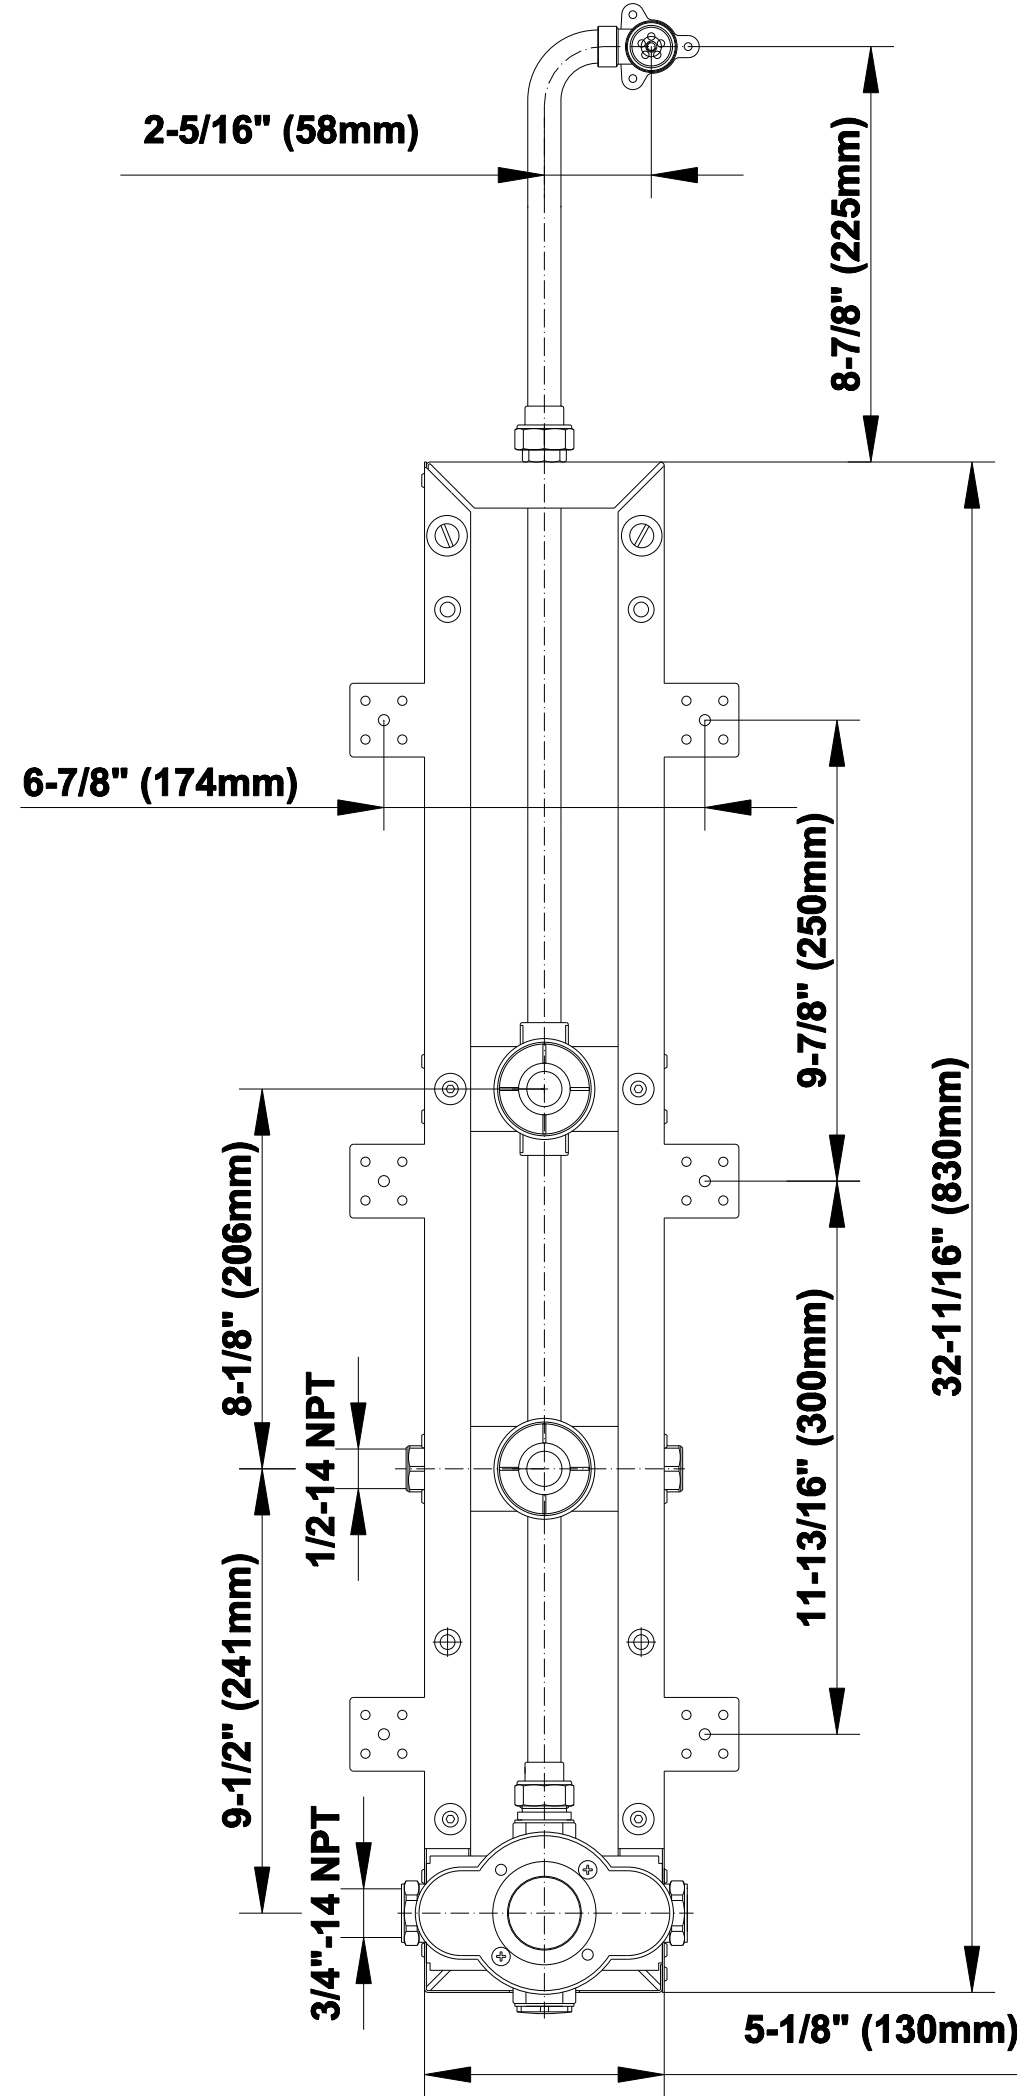

Complete Rough Box G-8805