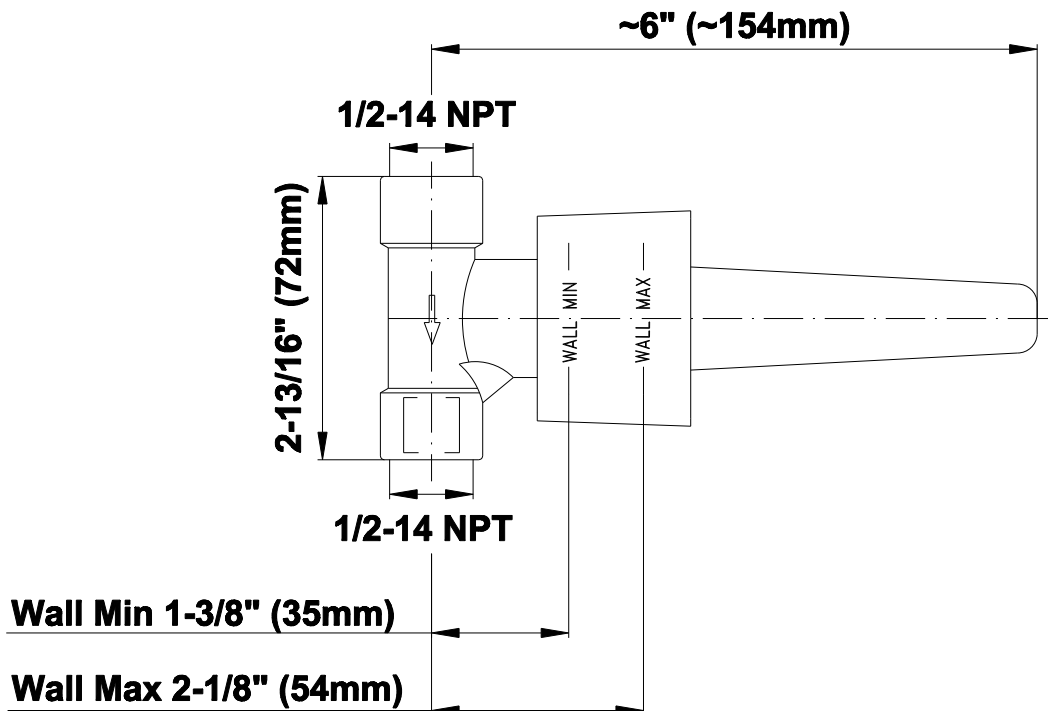

The measurements shown are for reference only. Products and specifications shown are subject to change without notice. Revised 09/2015.

www.graff-faucets.com | phone: 800-954-4723