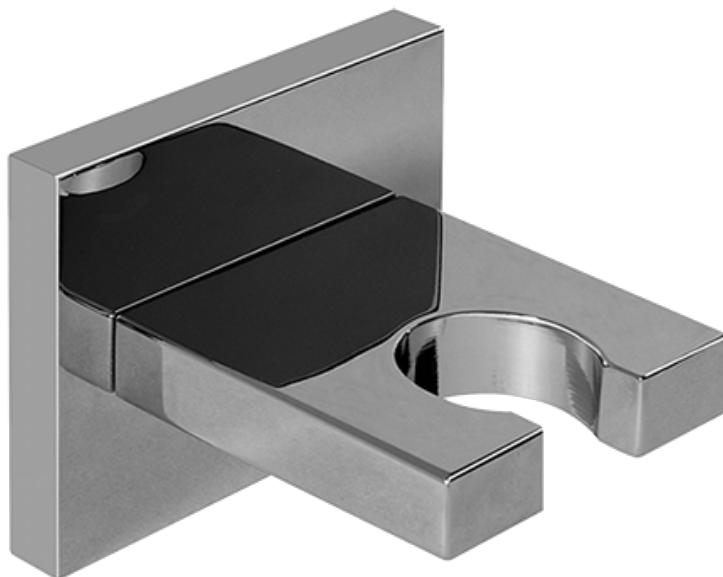

Finishes

Polished
Chrome

Steelnox®
(Satin Nickel)

G-8497

Shower Components

Contemporary Flush-Mount Body Spray with Solid Brass Swivel Head

Product Features

- 12 no-clog, easy-clean silicone jets
- Metal ball-joint allows for 18° angle adjustment of body spray
- Brass wall escutcheon and Flush-mounted trim
- 1/2" NPT female thread inlet
- Body spray flow rate ≤ 1.5 max gpm

SHOWER
59" Shower Hose
G-8605

GRAFF®

Information

- Brass spiral flexible hose with conical nut

Finishes

Polished
Chrome

Steelinox®
(Satin Nickel)

Product Features

* Special order finish- call for availability

SHOWER
Contemporary Square Wall
Bracket for Handshower
G-8632

GRAFF®

Information

- Solid brass construction

Finishes

Polished
Chrome

Steelnox®
(Satin Nickel)

G-8632

Contemporary Square Wall Bracket for Handshower

Product Features

- Solid brass construction

Available Finishes

- Polished Chrome
G-8632-PC
- Steelnox[®]
G-8632-SN

Warranty

- Limited lifetime warranty