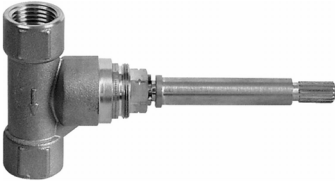

SHOWER
Square Thermostatic Ski Shower
Set w/Body Sprays &
Handshowers (Rough & Trim)
GE1.130A-LM39S

GRAFF®

Information

- 3/4" Thermostatic Valve
- Showerhead with no-clog, easy-clean spray nozzles
- Swivel Body Sprays (4 pieces)
- Handshower Set w/Wall Bracket with Multi-function Handshower
- Stop/Volume Control Valve
- Optional Extension Kit Available
- Flow Rates: showerhead ≤ 2.5 max gpm, handshower ≤ 1.5 max gpm

SHOWER
Rough
G-8070

GRAFF®

Information

- 1/2" universal inlets/outlets with female threads
- Supplied with protective plastic cover

Finishes

Polished
Chrome

Steelnix®
(Satin Nickel)

G-8070

1/2" Concealed Stop/Volume Control Rough Valve

Product Features

- 6.85 gpm @ 60 psi
- 1/2" universal inlets/outlets with female threads
- Supplied with protective plastic cover

Warranty

- Limited lifetime warranty

Finishes

Polished
Chrome

Steelnox®
(Satin Nickel)

G-8497

Shower Components

Contemporary Flush-Mount Body Spray with Solid Brass Swivel Head

Product Features

- 12 no-clog, easy-clean silicone jets
- Metal ball-joint allows for 18° angle adjustment of body spray
- Brass wall escutcheon and Flush-mounted trim
- 1/2" NPT female thread inlet
- Body spray flow rate ≤ 1.5 max gpm