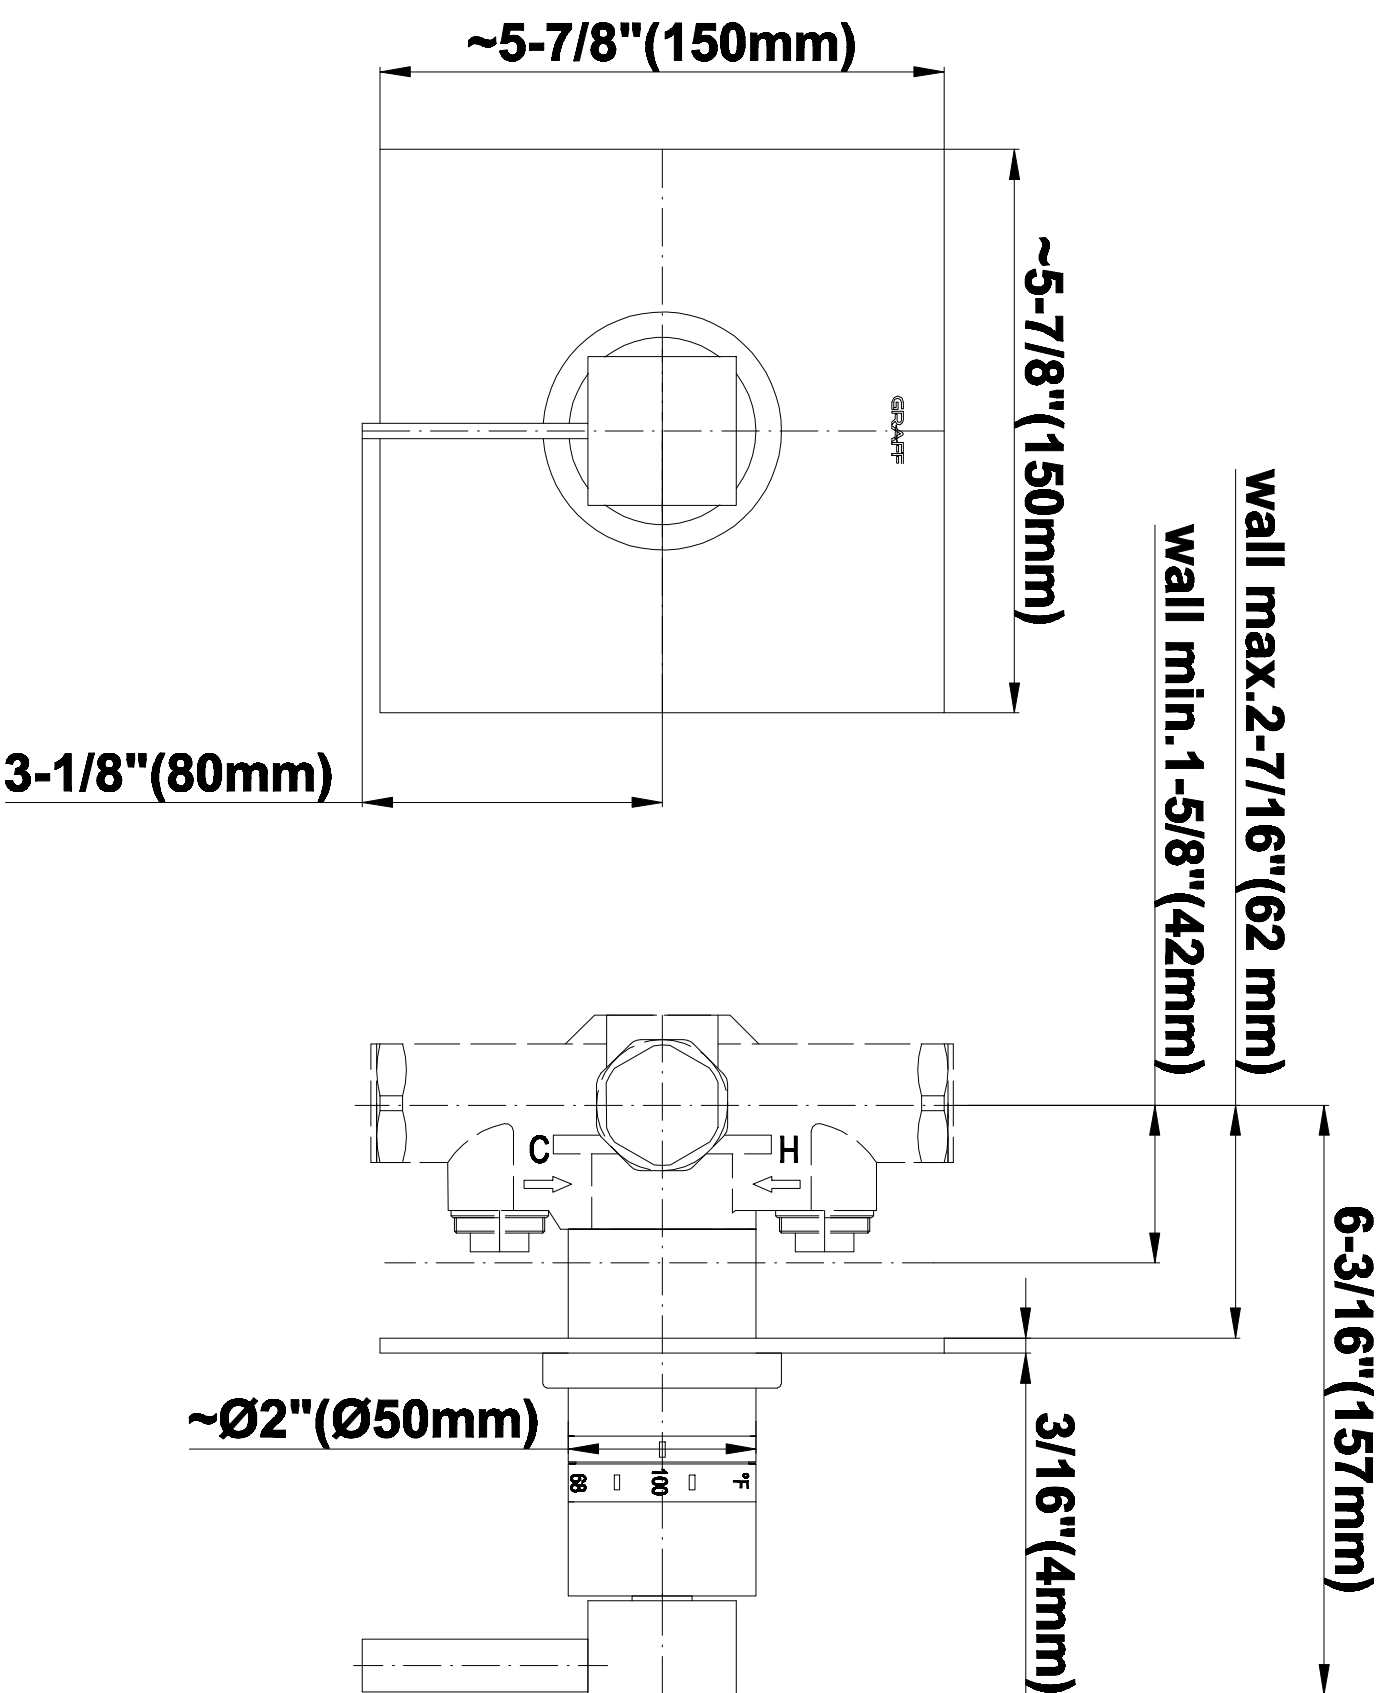

SHOWER
Full Thermostatic Shower System
with Transfer Valve (Rough &
Trim)
GC5.122A-LM39S

GRAFF®

Information

- 3/4" Thermostatic Valve
- 1/2" 4-Port Diverter Valve with 3 outlets and off function
- 8" Showerhead with 12" Arm & Flange
- Swivel Body Sprays (3 pieces)
- Handshower Set w/Wall Bracket
- Showerhead Features No-Clog, Easy-Clean Spray Nozzles
- 3/4" Thermostatic Rough Valve Flow Rate ~18 gpm @60 psi
- Flow rates: showerhead \leq 1.8 max gpm, handshower \leq 1.5 max gpm, body sprays \leq 1.5 max gpm each

SHOWER
Rough
G-8005

GRAFF®

Information

- 18.4 gpm @ 60 psi
- 3/4" universal inlets/outlets with female threads
- Built-in service stops
- Complete serviceability from front of all units
- Supplied with protective plastic cover
- Thermostatic valve uses a paraffin wax cartridge

Finishes

Polished
Chrome

Steelnox[®]
(Satin Nickel)

G-8041

SHOWER
3-Way High Flow Transfer Rough
Valve WITH off function
G-8050

GRAFF®

Information

- Intended for use with Thermostatic Shower Systems
- 1/2" 3-way diverter valve with 3 outlets and off function
- Universal inlets/outlets with female threads
- Operates one function at a time
- Supplied with protective plastic cover
- CALGreen compliant depending on functions
- CALGreen

Finishes

Polished
Chrome

Steelnox®
(Satin Nickel)

G-8066

SHOWER
8" Square Brass Showerhead
G-8438

GRAFF®

Information

- 1/4" thick
- 144 no-clog, easy-clean rubber spray nozzles
- Recommended use with ceiling shower arm
- Recommended for use at no more than 10 degrees tilt
- Showerhead flow rate ≤ 1.8 max gpm
- CALGreen