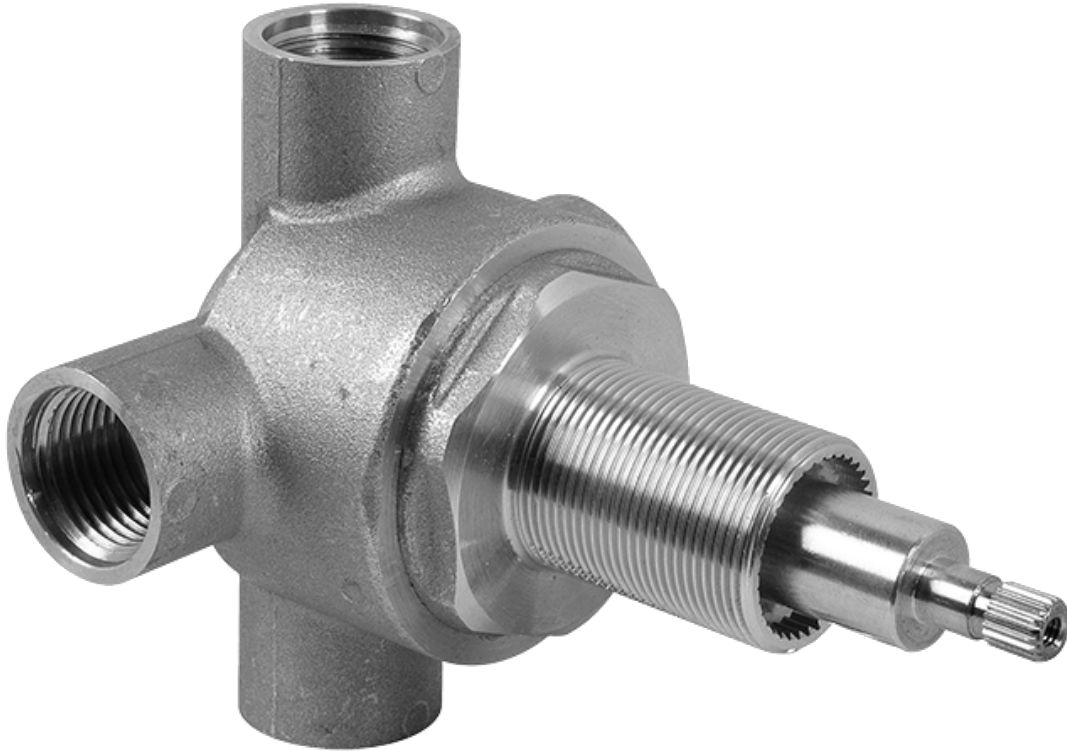

SHOWER
Full Thermostatic Shower System
with Transfer Valve (Rough &
Trim)
GC5.122A-LM39S

GRAFF®

Information

- 3/4" Thermostatic Valve
- 1/2" 4-Port Diverter Valve with 3 outlets and off function
- 8" Showerhead with 12" Arm & Flange
- Swivel Body Sprays (3 pieces)
- Handshower Set w/Wall Bracket
- Showerhead Features No-Clog, Easy-Clean Spray Nozzles
- 3/4" Thermostatic Rough Valve Flow Rate ~18 gpm @60 psi
- Flow rates: showerhead \leq 1.8 max gpm, handshower \leq 1.5 max gpm, body sprays \leq 1.5 max gpm each

Finishes

Polished
Chrome

Steelnox®
(Satin Nickel)

SHOWER
Qubic Tre SOLID Trim Plate
w/Handle
G-8041-LM39S-T

GRAFF[®]

Information

- Single metal handle
- Decorative trim plate
- Use with G-8000 or G-8005 thermostatic rough valve
- To complete package, you must order rough valve
- ADA

Finishes

Polished
Chrome

Steelnox[®]
(Satin Nickel)

G-8041

SHOWER
3-Way High Flow Transfer Rough
Valve WITH off function
G-8050

GRAFF®

Information

- Intended for use with Thermostatic Shower Systems
- 1/2" 3-way diverter valve with 3 outlets and off function
- Universal inlets/outlets with female threads
- Operates one function at a time
- Supplied with protective plastic cover
- CALGreen compliant depending on functions
- CALGreen

Finishes

Polished
Chrome

Steelnox®
(Satin Nickel)

G-8050

SHOWER
Qubic Tre Transfer Valve Trim
Plate and Handle
G-8066-LM39S-T

GRAFF®

Information

- Single metal lever handle
- Decorative trim plate WITH off function
- Use with G-8050 (4-port thermostatic diverter valve w/stop)
- To complete package, you must order rough diverter valve
- ADA