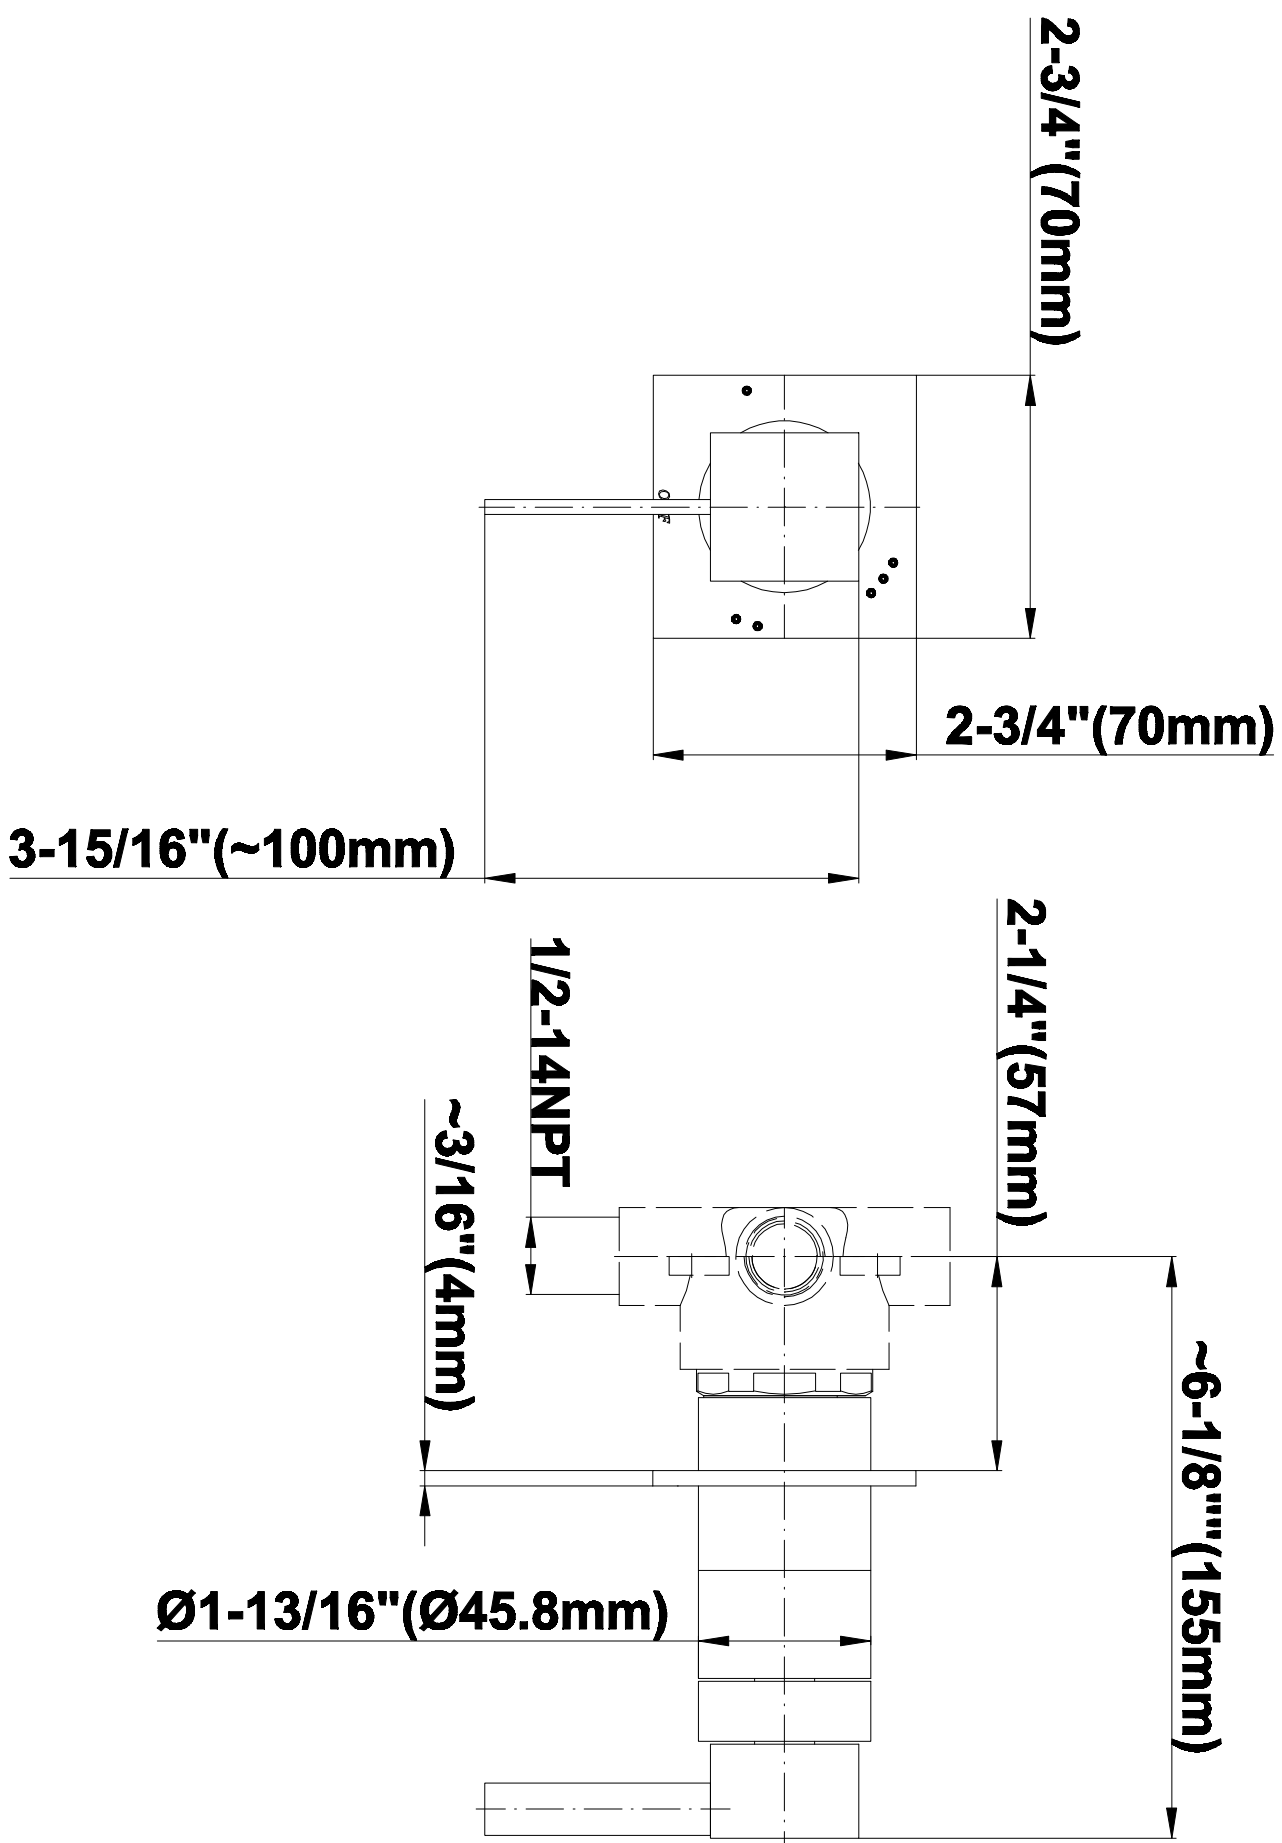

SHOWER
Full Thermostatic Shower System
with Transfer Valve (Rough &
Trim)
GC5.122A-LM39S

GRAFF®

Information

- 3/4" Thermostatic Valve
- 1/2" 4-Port Diverter Valve with 3 outlets and off function
- 8" Showerhead with 12" Arm & Flange
- Swivel Body Sprays (3 pieces)
- Handshower Set w/Wall Bracket
- Showerhead Features No-Clog, Easy-Clean Spray Nozzles
- 3/4" Thermostatic Rough Valve Flow Rate ~18 gpm @60 psi
- Flow rates: showerhead \leq 1.8 max gpm, handshower \leq 1.5 max gpm, body sprays \leq 1.5 max gpm each

SHOWER
Rough
G-8005

GRAFF®

Information

- 18.4 gpm @ 60 psi
- 3/4" universal inlets/outlets with female threads
- Built-in service stops
- Complete serviceability from front of all units
- Supplied with protective plastic cover
- Thermostatic valve uses a paraffin wax cartridge

Finishes

Polished
Chrome

Steelnox®
(Satin Nickel)

G-8066

SHOWER
8" Square Brass Showerhead
G-8438

GRAFF®

Information

- 1/4" thick
- 144 no-clog, easy-clean rubber spray nozzles
- Recommended use with ceiling shower arm
- Recommended for use at no more than 10 degrees tilt
- Showerhead flow rate ≤ 1.8 max gpm
- CALGreen

Finishes

Polished
Chrome

SteelInox®
(Satin Nickel)

G-8438

Aqua-Sense Collection
Contemporary 8" Square Showerhead

Product Features

- 1/4" thick
- 144 no-clog, easy-clean rubber spray nozzles
- Showerhead flow rate ≤ 1.8 max gpm