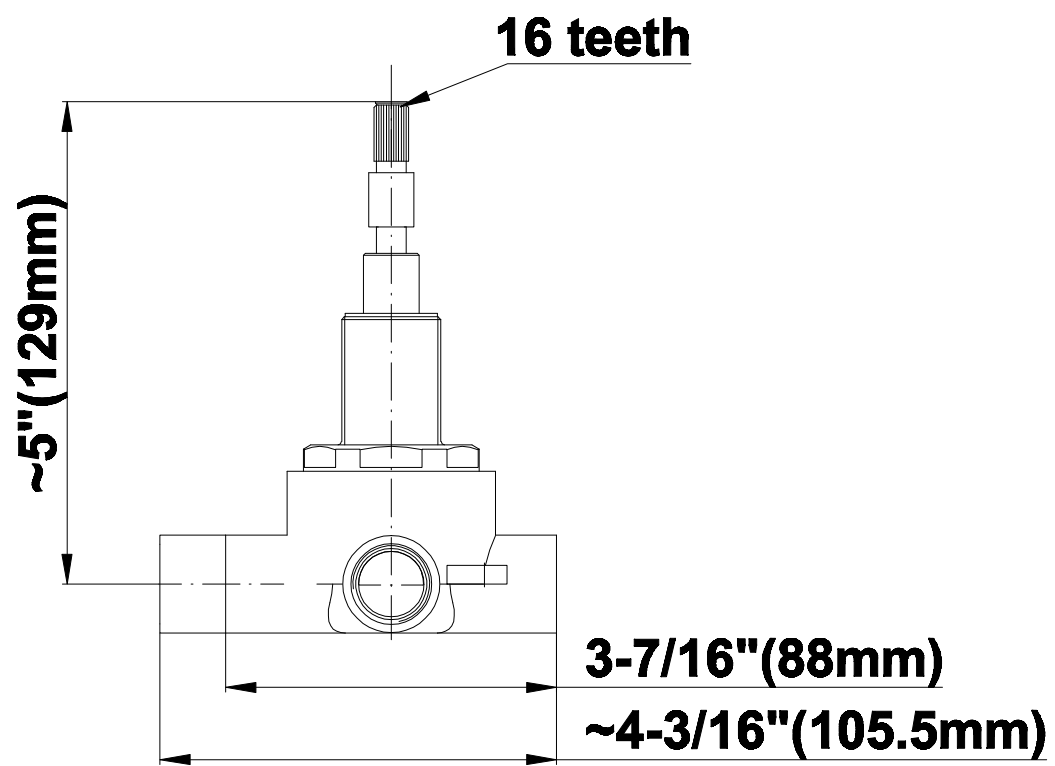

SHOWER
Full Thermostatic Shower System
with Transfer Valve (Rough &
Trim)
GC5.122A-LM39S

GRAFF®

Information

- 3/4" Thermostatic Valve
- 1/2" 4-Port Diverter Valve with 3 outlets and off function
- 8" Showerhead with 12" Arm & Flange
- Swivel Body Sprays (3 pieces)
- Handshower Set w/Wall Bracket
- Showerhead Features No-Clog, Easy-Clean Spray Nozzles
- 3/4" Thermostatic Rough Valve Flow Rate ~18 gpm @60 psi
- Flow rates: showerhead \leq 1.8 max gpm, handshower \leq 1.5 max gpm, body sprays \leq 1.5 max gpm each

Finishes

Polished
Chrome

Steelnox[®]
(Satin Nickel)

G-8041

SHOWER
3-Way High Flow Transfer Rough
Valve WITH off function
G-8050

GRAFF®

Information

- Intended for use with Thermostatic Shower Systems
- 1/2" 3-way diverter valve with 3 outlets and off function
- Universal inlets/outlets with female threads
- Operates one function at a time
- Supplied with protective plastic cover
- CALGreen compliant depending on functions
- CALGreen

Finishes

Polished
Chrome

Steelnox®
(Satin Nickel)

G-8050

SHOWER
Qubic Tre Transfer Valve Trim
Plate and Handle
G-8066-LM39S-T

GRAFF®

Information

- Single metal lever handle
- Decorative trim plate WITH off function
- Use with G-8050 (4-port thermostatic diverter valve w/stop)
- To complete package, you must order rough diverter valve
- ADA

Finishes

Polished
Chrome

Steelnox®
(Satin Nickel)

G-8066

SHOWER
8" Square Brass Showerhead
G-8438

GRAFF®

Information

- 1/4" thick
- 144 no-clog, easy-clean rubber spray nozzles
- Recommended use with ceiling shower arm
- Recommended for use at no more than 10 degrees tilt
- Showerhead flow rate ≤ 1.8 max gpm
- CALGreen