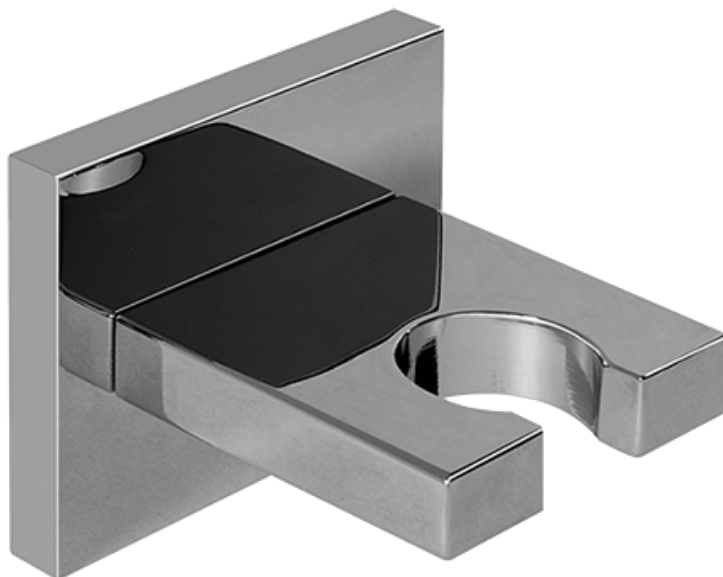

SHOWER
Contemporary 12" Shower Arm
G-8530

GRAFF[®]

Information

- Includes arm and square flange
- 1/2" NPT male thread inlet
- For use with all showerheads (especially G-8438)

Finishes

Polished
Chrome

Steelnox[®]
(Satin Nickel)

G-8530

SHOWER
59" Shower Hose
G-8605

GRAFF®

Information

- Brass spiral flexible hose with conical nut

Finishes

Polished
Chrome

Stainless®
(Satin Nickel)

* Special order finish- call for availability

SHOWER
Contemporary Square Wall
Bracket for Handshower
G-8632

GRAFF®

Information

- Solid brass construction

Finishes

Polished
Chrome

Steelnox®
(Satin Nickel)

G-8632

Contemporary Square Wall Bracket for Handshower

Product Features

- Solid brass construction

Available Finishes

- Polished Chrome
G-8632-PC
- Steelnox[®]
G-8632-SN

Warranty

- Limited lifetime warranty