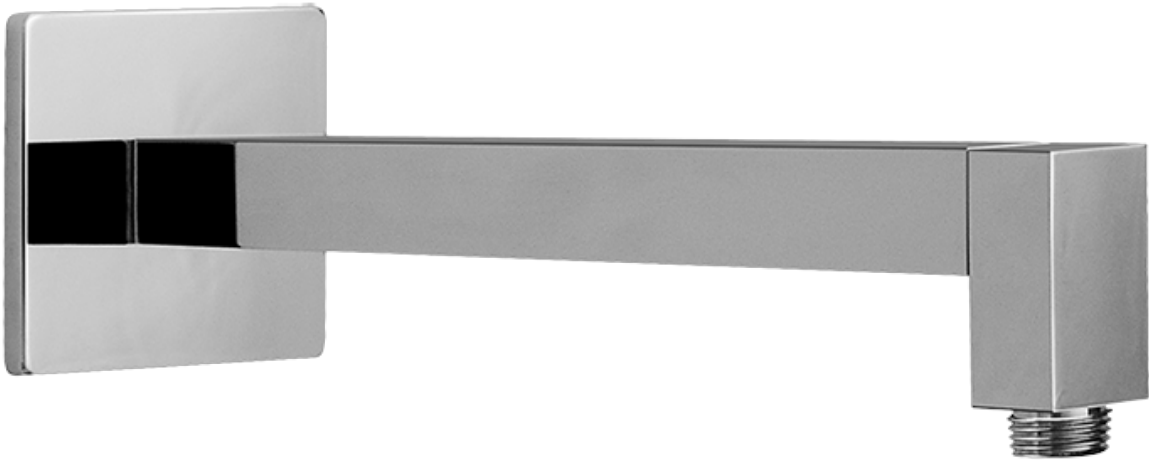

Finishes

Polished
Chrome

Steelnox®
(Satin Nickel)

SHOWER
Qubic Tre SOLID Trim Plate
w/Handle
G-8041-LM39S-T

GRAFF[®]

Information

- Single metal handle
- Decorative trim plate
- Use with G-8000 or G-8005 thermostatic rough valve
- To complete package, you must order rough valve
- ADA

Finishes

Polished
Chrome

Steelnox®
(Satin Nickel)

G-8050

SHOWER
Qubic Tre Transfer Valve Trim
Plate and Handle
G-8066-LM39S-T

GRAFF®

Information

- Single metal lever handle
- Decorative trim plate WITH off function
- Use with G-8050 (4-port thermostatic diverter valve w/stop)
- To complete package, you must order rough diverter valve
- ADA

Finishes

Polished
Chrome

Steelnox®
(Satin Nickel)

G-8497

Shower Components

Contemporary Flush-Mount Body Spray with Solid Brass Swivel Head

Product Features

- 12 no-clog, easy-clean silicone jets
- Metal ball-joint allows for 18° angle adjustment of body spray
- Brass wall escutcheon and Flush-mounted trim
- 1/2" NPT female thread inlet
- Body spray flow rate ≤ 1.5 max gpm

SHOWER
Contemporary 12" Shower Arm
G-8530

GRAFF[®]

Information

- Includes arm and square flange
- 1/2" NPT male thread inlet
- For use with all showerheads (especially G-8438)

Finishes

Polished
Chrome

Steelnox[®]
(Satin Nickel)