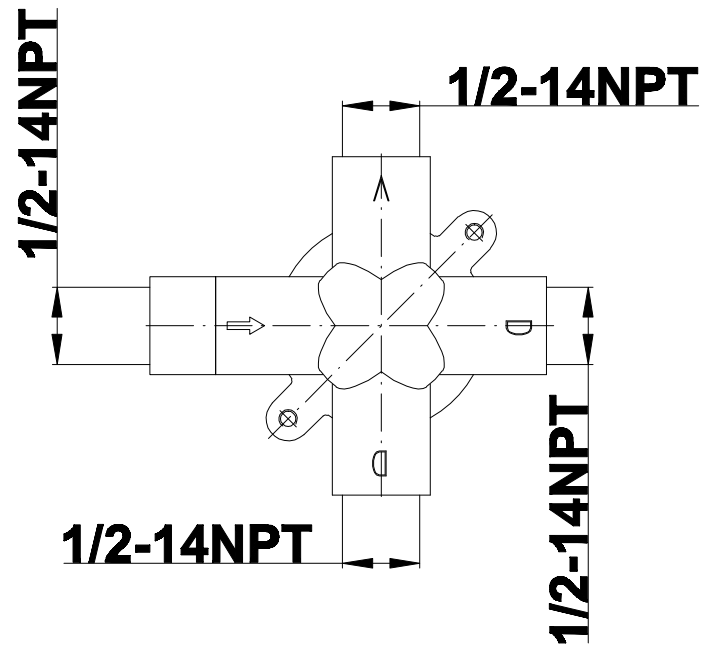

SHOWER
Full Thermostatic Shower System
with Transfer Valve (Rough &
Trim)
GC5.122A-LM39S

GRAFF®

Information

- 3/4" Thermostatic Valve
- 1/2" 4-Port Diverter Valve with 3 outlets and off function
- 8" Showerhead with 12" Arm & Flange
- Swivel Body Sprays (3 pieces)
- Handshower Set w/Wall Bracket
- Showerhead Features No-Clog, Easy-Clean Spray Nozzles
- 3/4" Thermostatic Rough Valve Flow Rate ~18 gpm @60 psi
- Flow rates: showerhead \leq 1.8 max gpm, handshower \leq 1.5 max gpm, body sprays \leq 1.5 max gpm each

Finishes

Polished
Chrome

Steelnox[®]
(Satin Nickel)

G-8041

SHOWER
3-Way High Flow Transfer Rough
Valve WITH off function
G-8050

GRAFF®

Information

- Intended for use with Thermostatic Shower Systems
- 1/2" 3-way diverter valve with 3 outlets and off function
- Universal inlets/outlets with female threads
- Operates one function at a time
- Supplied with protective plastic cover
- CALGreen compliant depending on functions
- CALGreen

Finishes

Polished
Chrome

Steelnox®
(Satin Nickel)

G-8050

SHOWER
Qubic Tre Transfer Valve Trim
Plate and Handle
G-8066-LM39S-T

GRAFF®

Information

- Single metal lever handle
- Decorative trim plate WITH off function
- Use with G-8050 (4-port thermostatic diverter valve w/stop)
- To complete package, you must order rough diverter valve
- ADA

Finishes

Polished
Chrome

Steelnox®
(Satin Nickel)

G-8066

SHOWER
8" Square Brass Showerhead
G-8438

GRAFF®

Information

- 1/4" thick
- 144 no-clog, easy-clean rubber spray nozzles
- Recommended use with ceiling shower arm
- Recommended for use at no more than 10 degrees tilt
- Showerhead flow rate ≤ 1.8 max gpm
- CALGreen