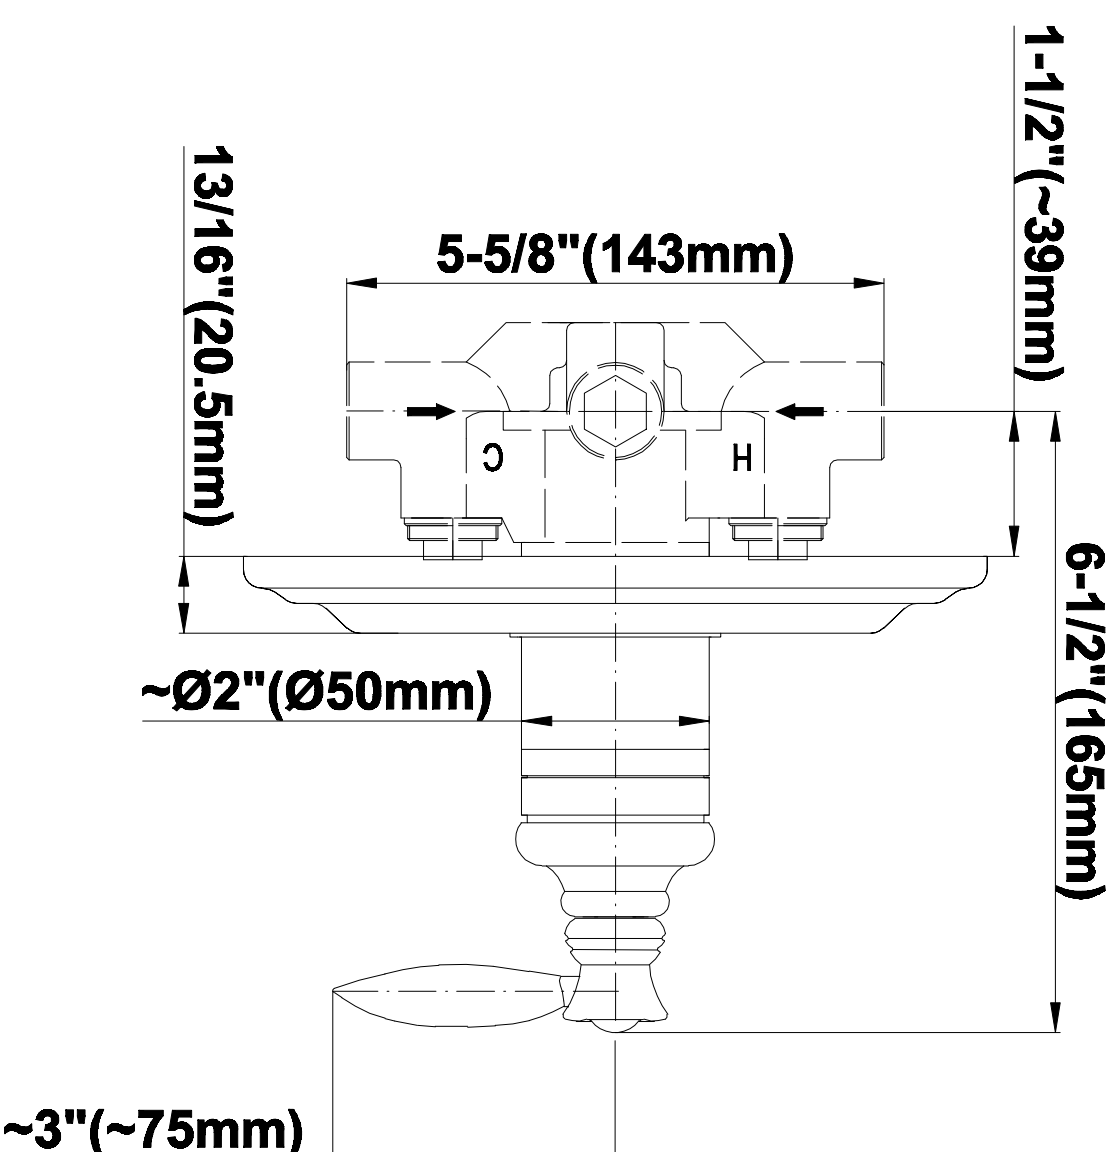

SHOWER
Topaz Thermostatic Set w/Body
Sprays & Handshower (Rough &
Trim)

GRAFF®

GA1.221B-LM14S

Information

- 3/4" Thermostatic Valve
- 8" Showerhead w/12" Ceiling-Mounted Shower Arm
- Swivel Body Sprays (3 pieces)
- Handshower Set w/Wall Bracket and Wall Elbow
- Stop/Volume Control Valves (3 pieces)
- Showerhead Features No-Clog, Easy-Clean Spray Nozzles
- Flow Rates: showerhead ≤ 2.0 max gpm, handshower ≤ 1.5 max gpm
- Optional Extension Kit

SHOWER
Rough
G-8005

GRAFF®

Information

- 18.4 gpm @ 60 psi
- 3/4" universal inlets/outlets with female threads
- Built-in service stops
- Complete serviceability from front of all units
- Supplied with protective plastic cover
- Thermostatic valve uses a paraffin wax cartridge

Steelnox®
(Satin Nickel)

G-8030

SHOWER
Rough
G-8075

GRAFF®

Information

- 3/4" universal inlets/outlets with female threads
- Supplied with protective plastic cover

Finishes

Olive Bronze

Information

- Sunflower shape
- 112 no-clog, easy-clean rubber spray nozzles
- Metal ball-joint allows for showerhead angle adjustment
- Showerhead flow rate ≤ 1.8 max gpm
- Recommend use with ceiling shower arm
- Recommended for use at no more than 10 degrees tilt
- CALGreen