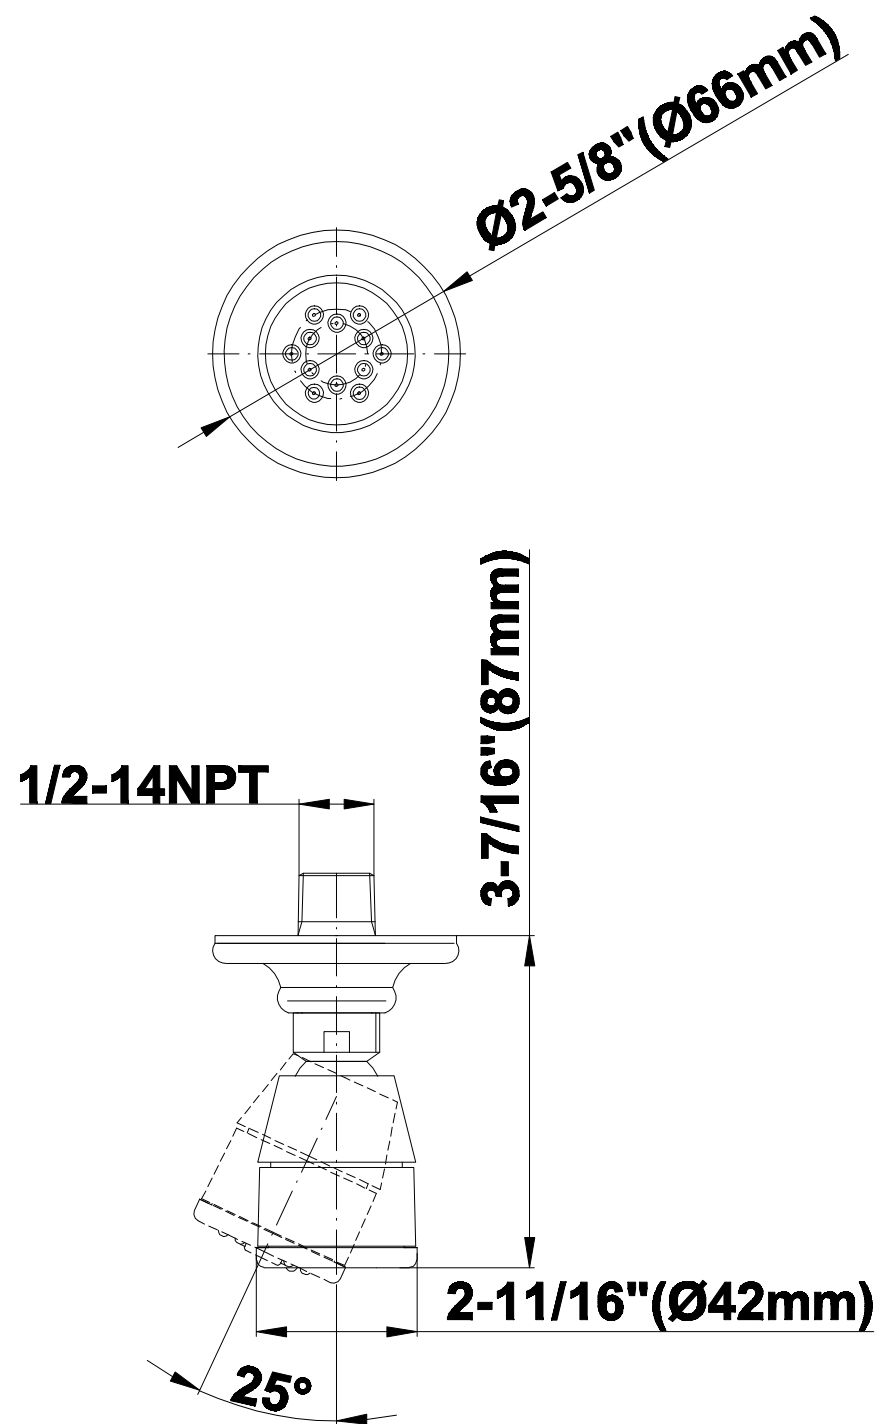

SHOWER
Rough
G-8005

GRAFF®

Information

- 18.4 gpm @ 60 psi
- 3/4" universal inlets/outlets with female threads
- Built-in service stops
- Complete serviceability from front of all units
- Supplied with protective plastic cover
- Thermostatic valve uses a paraffin wax cartridge

Information

- Sunflower shape
- 112 no-clog, easy-clean rubber spray nozzles
- Metal ball-joint allows for showerhead angle adjustment
- Showerhead flow rate ≤ 1.8 max gpm
- Recommend use with ceiling shower arm
- Recommended for use at no more than 10 degrees tilt
- CALGreen

Polished
Nickel

Steelnox®
(Satin Nickel)

G-8480

SHOWER
12" Ceiling Shower Arm
G-8540

GRAFF®

Information

- Includes arm and round flange
- 1/2" NPT male thread inlet
- For use with all showerheads

Finishes