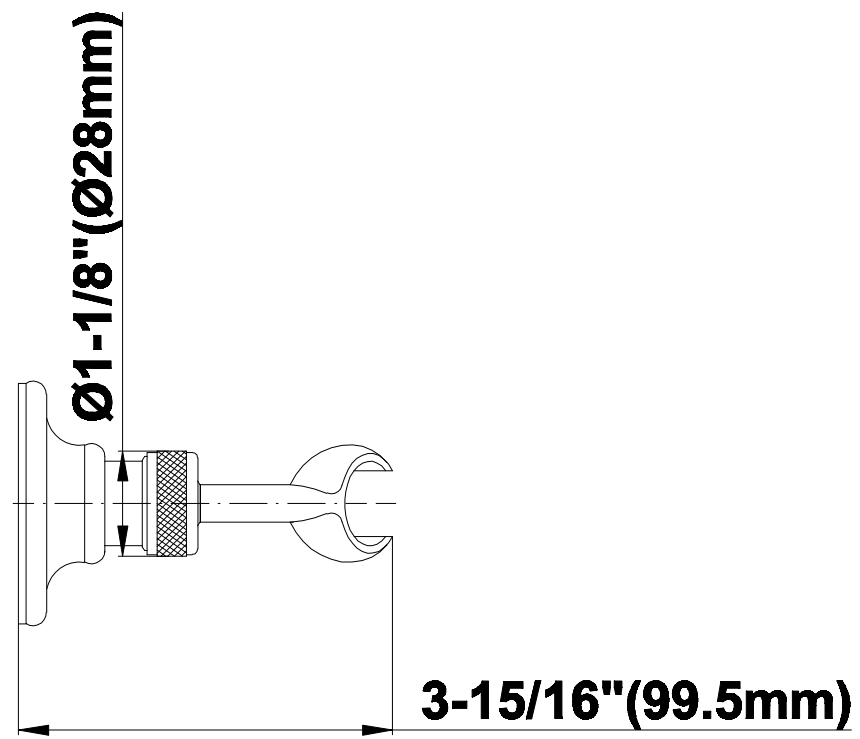

Information

- Sunflower shape
- 112 no-clog, easy-clean rubber spray nozzles
- Metal ball-joint allows for showerhead angle adjustment
- Showerhead flow rate ≤ 1.8 max gpm
- Recommend use with ceiling shower arm
- Recommended for use at no more than 10 degrees tilt
- CALGreen

Polished
Nickel

Steelnox®
(Satin Nickel)

G-8480

SHOWER
12" Ceiling Shower Arm
G-8540

GRAFF®

Information

- Includes arm and round flange
- 1/2" NPT male thread inlet
- For use with all showerheads

Finishes

- Solid brass construction
- Swivel holder

Finishes

Olive Bronze

Polished
Chrome

Polished
Nickel

Steelnox®
(Satin Nickel)

G-8602

SHOWER
Traditional Wall Supply Elbow
G-8603

GRAFF®

Information

- 1/2" NPT female thread inlet

Finishes

Olive Bronze

Polished
Chrome

Polished
Nickel

Steelnox®
(Satin Nickel)