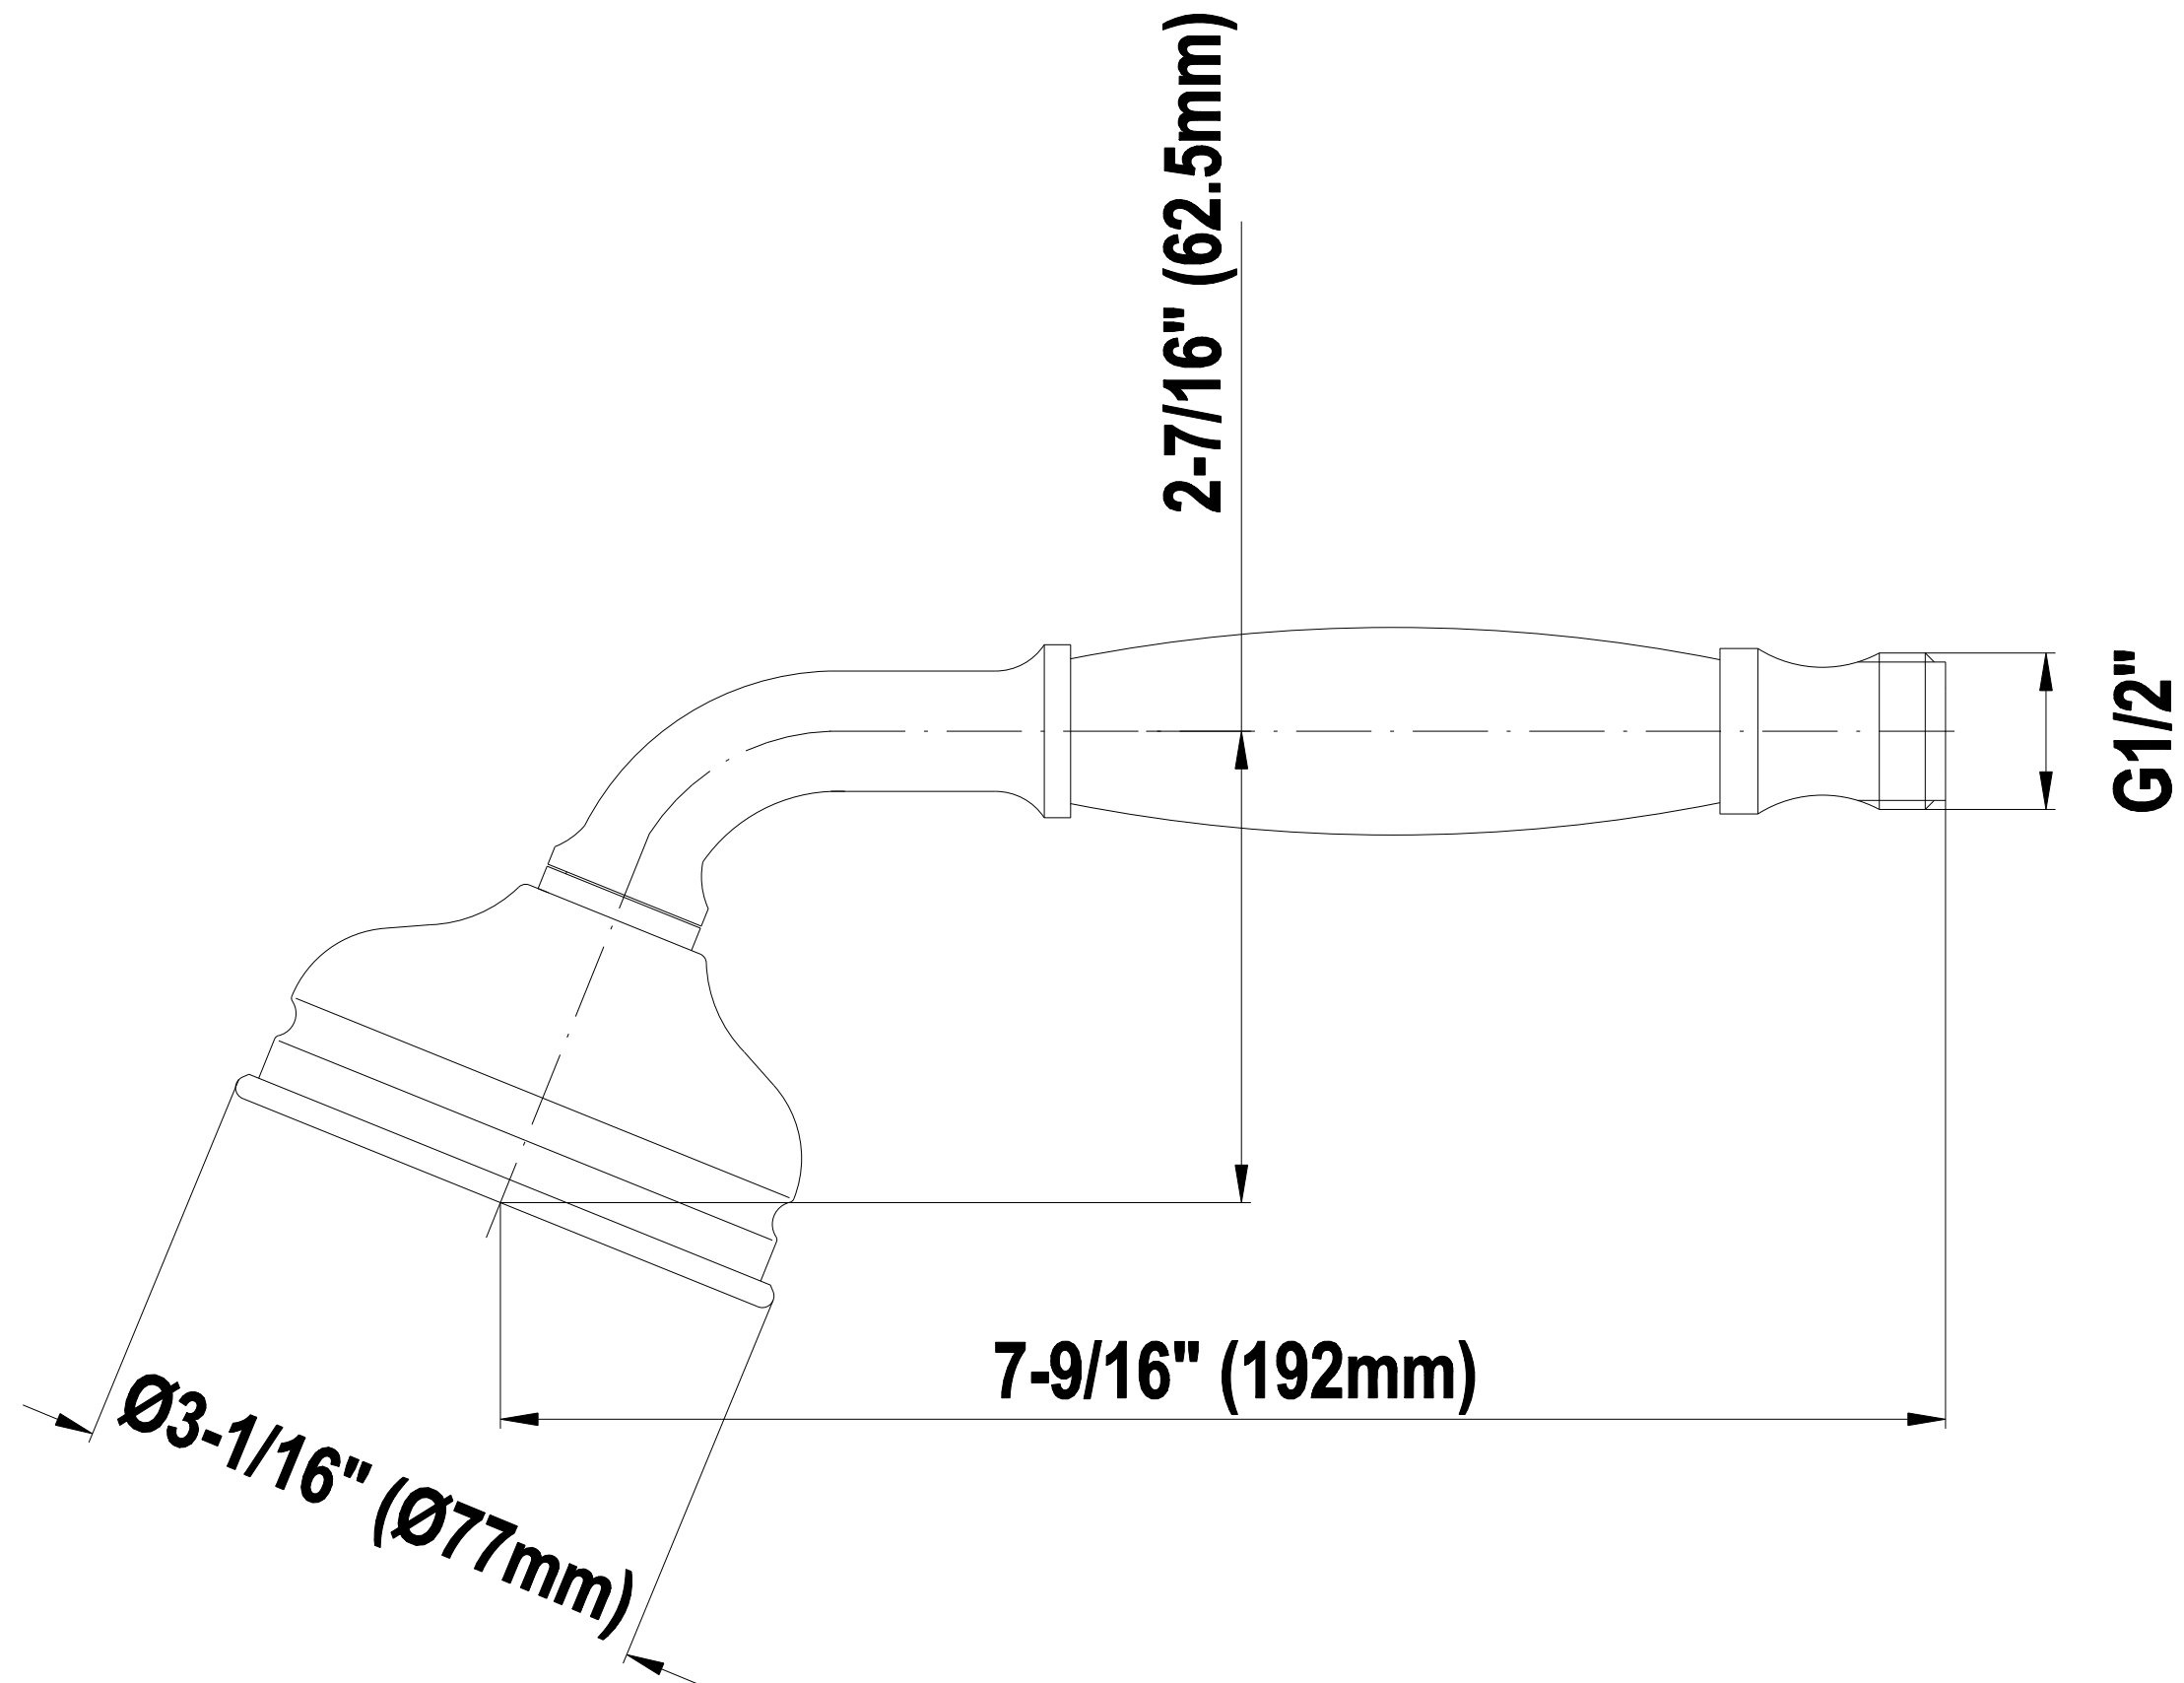

Polished
Chrome

Polished
Nickel

Steelnox®
(Satin Nickel)

Traditional Handshower G-8604

SHOWER
59" Shower Hose
G-8605

GRAFF®

Information

- Brass spiral flexible hose with conical nut