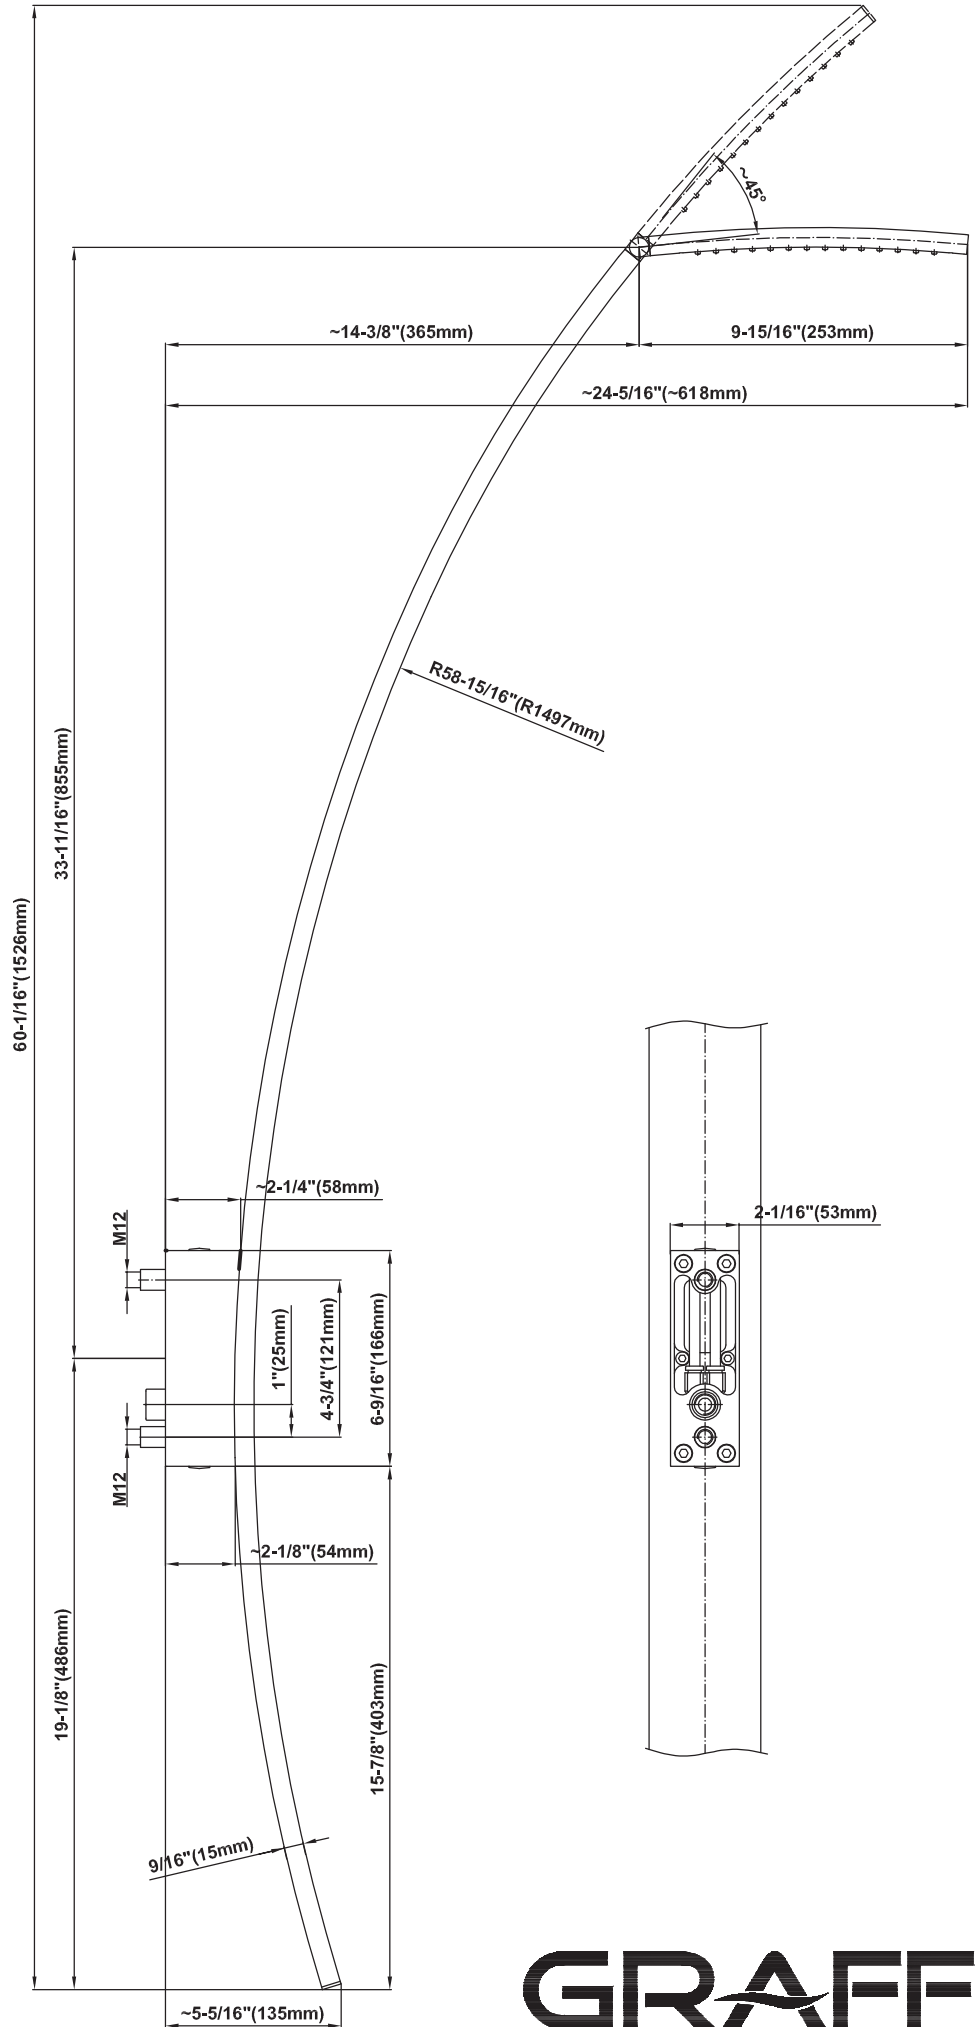

SHOWER
Spout and Wall Bracket
G-8700-T

GRAFF®

Finishes

Polished
Chrome

Steelnox®
(Satin Nickel)

G-8700

LUNA Series

SHOWER
Rough
G-8705