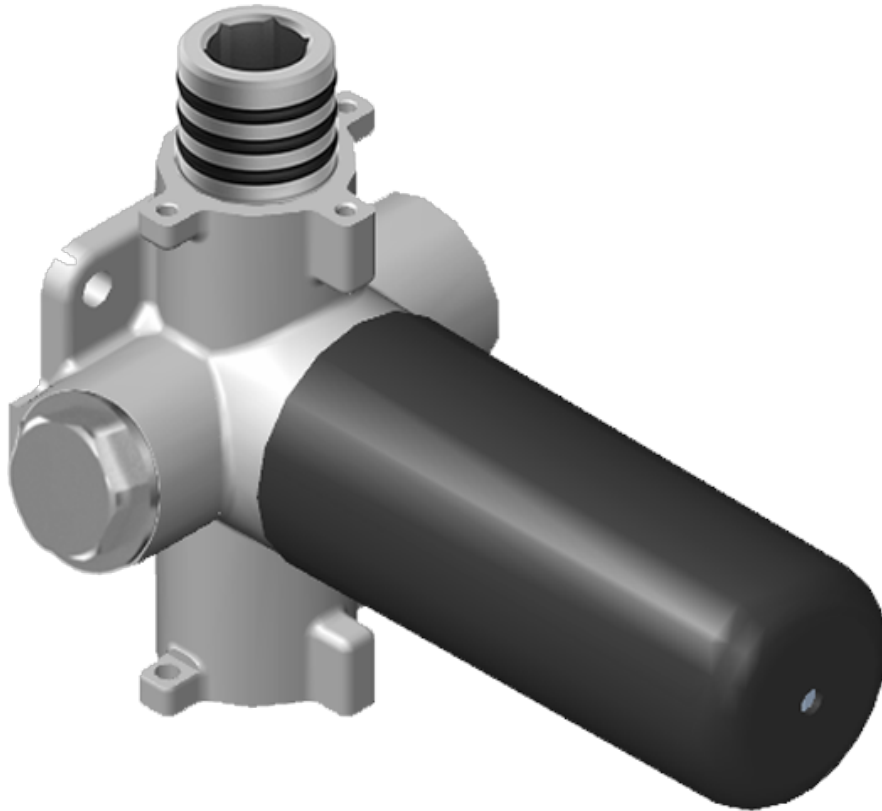

SHOWER
M-Series Full Thermostatic
Shower System
GM3.128SH-LM31E0

GRAFF®

Information

- 3/4" thermostatic valve and trim
- 3/4" stop/volume control valve and 2-way diverter valve and trims
- Showerhead features no-clog, easy-clean spray nozzles
- Flush-mounted swivel body sprays (3 pieces)
- Handshower set with wall bracket and 59" hose
- Handshower set with wall bracket and 59" hose
- Flow rates: showerhead ≤ 1.8 max gpm, handshower ≤ 1.5 max gpm, body sprays ≤ 1.5 max gpm each
- ADA

www.graff-faucets.com | phone: 800-954-4723

SHOWER
Solar M-Series 2-Way Diverter
Valve Trim with Handle
G-8071-LM31E1-T

GRAFF®

Information

- Single metal handle and decorative trim plate
- Use with G-8052 2-Way Diverter Volume Control Valve WITH Off Function and Pass-Through
- ADA

Finishes

Polished
Chrome

Steelnox®
(Satin Nickel)

G-8071-LM31E1-T

SOLAR Series

SHOWER
Stop/Volume Control Valve with
Pass Through
G-8076

GRAFF®

Information