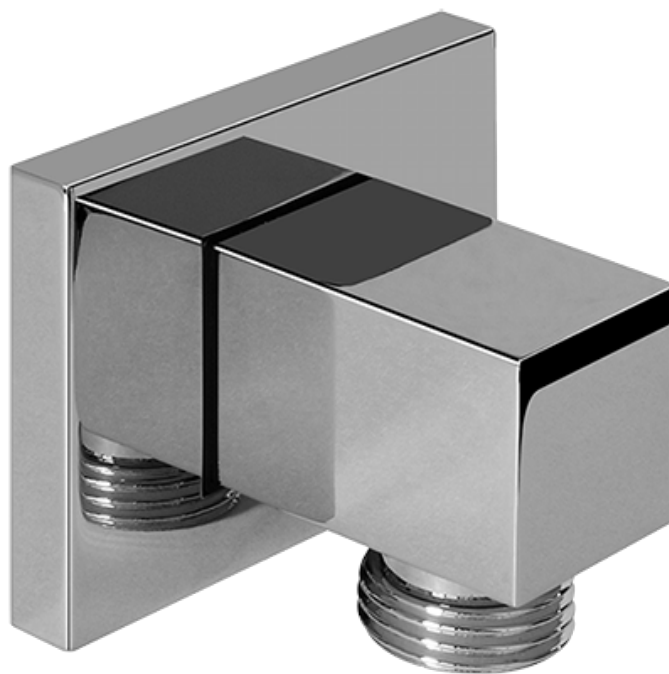

* Special order finish- call for availability

SHOWER
Contemporary Square Wall
Bracket for Handshower
G-8632

GRAFF®

Information

- Solid brass construction

Finishes

Polished
Chrome

Steelnox®
(Satin Nickel)

G-8632

Contemporary Square Wall Bracket for Handshower

Product Features

- Solid brass construction

Available Finishes

- Polished Chrome
G-8632-PC
- Steelnox[®]
G-8632-SN

Warranty

- Limited lifetime warranty

www.graff-faucets.com | phone: 800-954-4723

SHOWER
Contemporary Square Wall Supply
Elbow
G-8633

GRAFF[®]

Information

- 1/2" NPT female thread inlet

Finishes

Polished
Chrome

Stealnox[®]
(Satin Nickel)