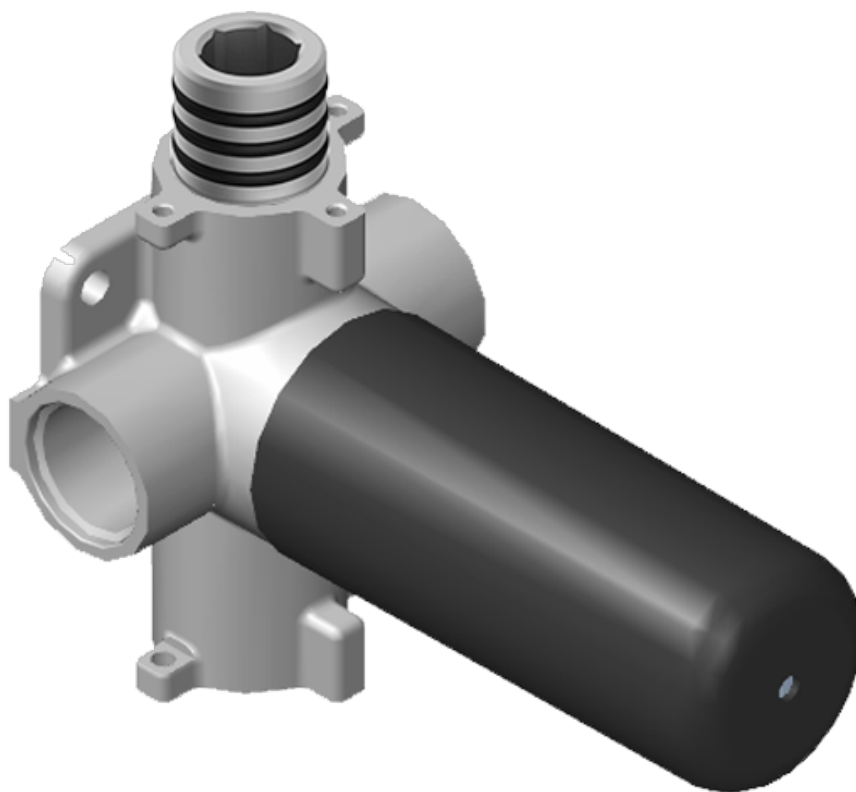

SHOWER
M-Series Full Thermostatic
Shower System
GM3.128SH-LM31E0

GRAFF®

Information

- 3/4" thermostatic valve and trim
- 3/4" stop/volume control valve and 2-way diverter valve and trims
- Showerhead features no-clog, easy-clean spray nozzles
- Flush-mounted swivel body sprays (3 pieces)
- Handshower set with wall bracket and 59" hose
- Handshower set with wall bracket and 59" hose
- Flow rates: showerhead ≤ 1.8 max gpm, handshower ≤ 1.5 max gpm, body sprays ≤ 1.5 max gpm each
- ADA

Finishes

Polished
Chrome

Steelnox®
(Satin Nickel)

G-8006

M-Series

3/4" Concealed Thermostatic Rough Valve

Product Features

- 12.9 gpm @ 60 psi
- 3/4" universal inlets
- Built-in service stops
- Stacking outlet feature
- Complete serviceability from front of all units
- Supplied with protective plastic cover
- CalGreen compliant dependent on functions

www.graff-designs.com | phone: 800-954-4723

SHOWER
Two-Way Diverter Volume Control
Valve WITH Off Function and Pass-
Through
G-8052

GRAFF®

Information

- 11.7 gpm @ 60 psi
- 3/4" universal inlets/outlets with female threads
- Operates one function at a time
- Stacking inlet and pass-through port feature
- Supplied with protective plastic cover
- CALGreen compliant depending on functions

Finishes

Polished
Chrome

Steelnox®
(Satin Nickel)

G-8052 M-Series
 2-Way Diverter Volume Control Valve
 WITH Off Function and Pass-Through

Product Features

- 12.1 gpm @ 60 psi
- 3/4" universal inlets/outlets with female threads
- Stacking inlet and pass-through port feature
- Supplied with protective plastic cover
- CalGreen compliant dependent on functions