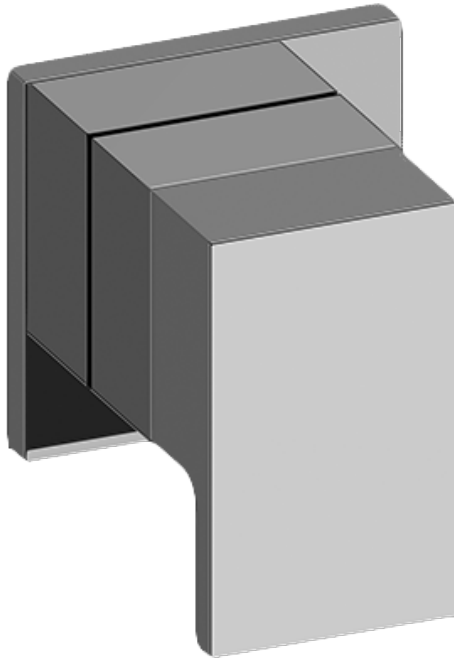

www.graff-faucets.com | phone: 800-954-4723

SHOWER
Solar M-Series 2-Way Diverter
Valve Trim with Handle
G-8071-LM31E1-T

GRAFF®

Information

- Single metal handle and decorative trim plate
- Use with G-8052 2-Way Diverter Volume Control Valve WITH Off Function and Pass-Through
- ADA