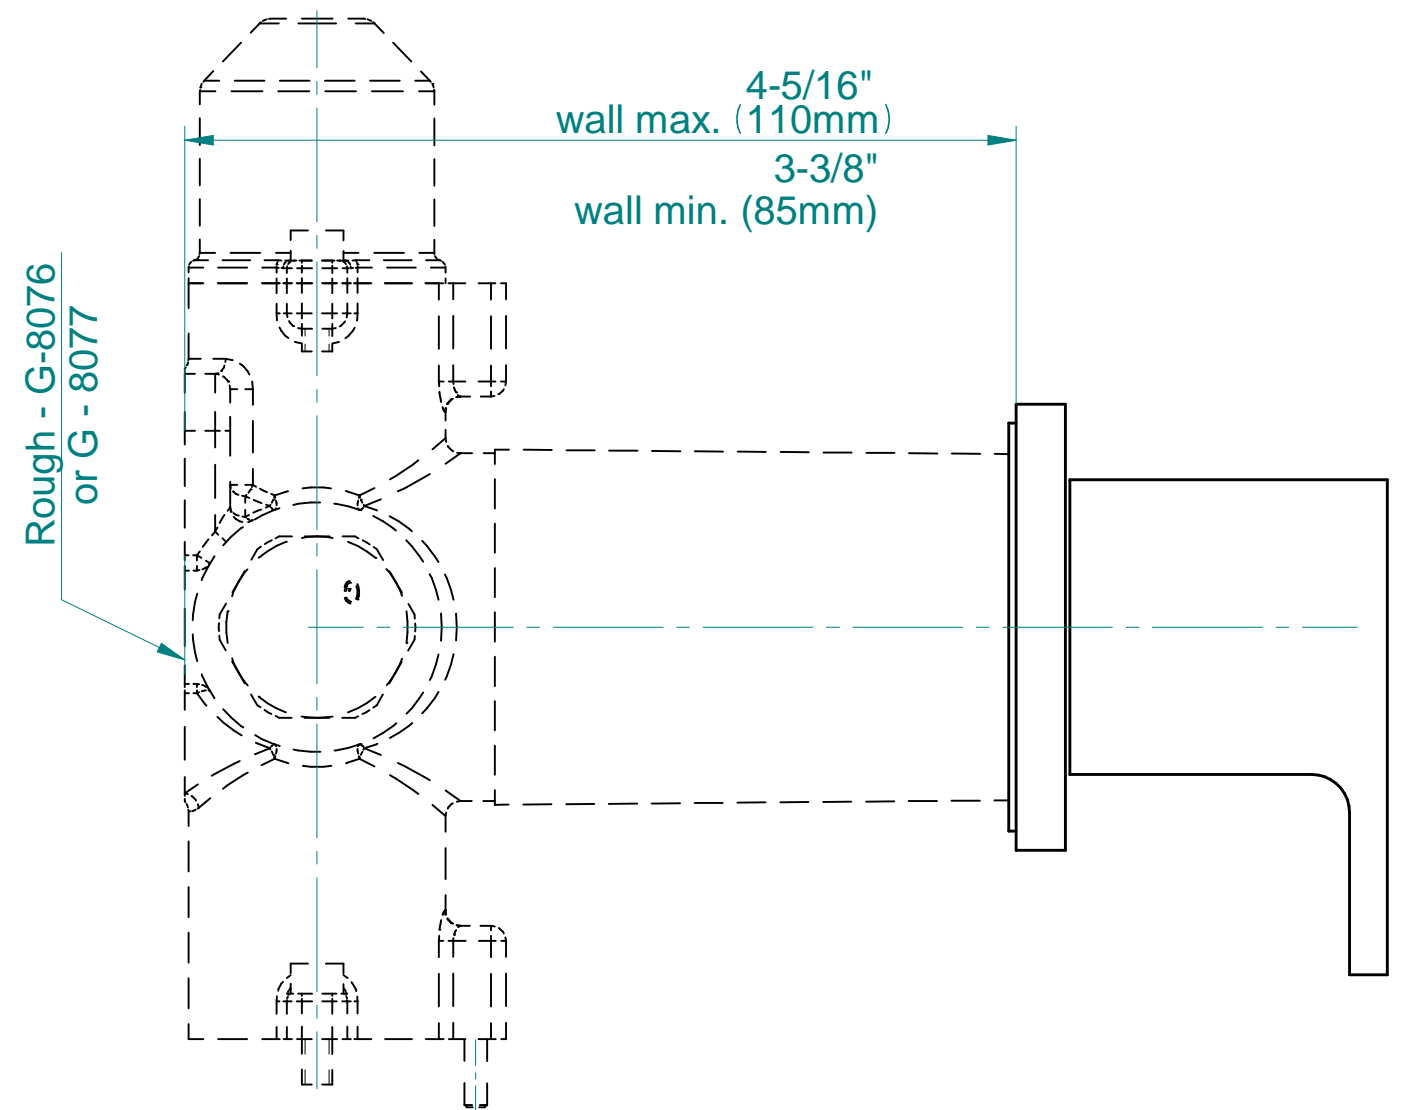

G-8098-LM31E1-T

SOLAR Series

GRAFF®
CUTTING EDGE DESIGN