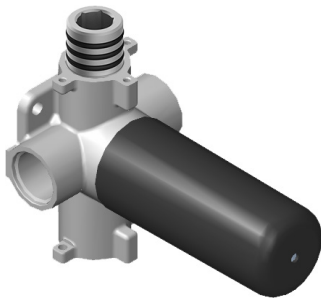

www.graff-designs.com | phone: 800-954-4723

SHOWER
Two-Way Diverter Volume Control
Valve WITH Off Function and Pass-
Through
G-8052

GRAFF®

Information

- 11.7 gpm @ 60 psi
- 3/4" universal inlets/outlets with female threads
- Operates one function at a time
- Stacking inlet and pass-through port feature
- Supplied with protective plastic cover
- CALGreen compliant depending on functions

Finishes

Polished
Chrome

Steelnox®
(Satin Nickel)

G-8052 M-Series
 2-Way Diverter Volume Control Valve
 WITH Off Function and Pass-Through

Product Features

- 12.1 gpm @ 60 psi
- 3/4" universal inlets/outlets with female threads
- Stacking inlet and pass-through port feature
- Supplied with protective plastic cover
- CalGreen compliant dependent on functions

www.graff-faucets.com | phone: 800-954-4723

SHOWER
Solar M-Series 2-Way Diverter
Valve Trim with Handle
G-8071-LM31E1-T

GRAFF®

Information

- Single metal handle and decorative trim plate
- Use with G-8052 2-Way Diverter Volume Control Valve WITH Off Function and Pass-Through
- ADA