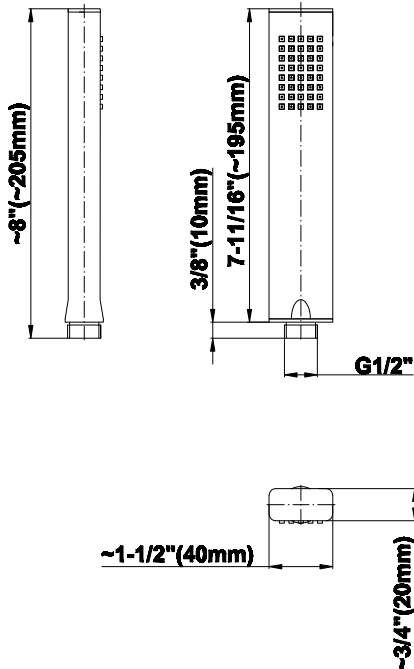

* Special order finish- call for availability

The measurements shown are for reference only. Products and specifications shown are subject to change without notice. Revised 11/2019

www.graff-designs.com | phone: 800-954-4723