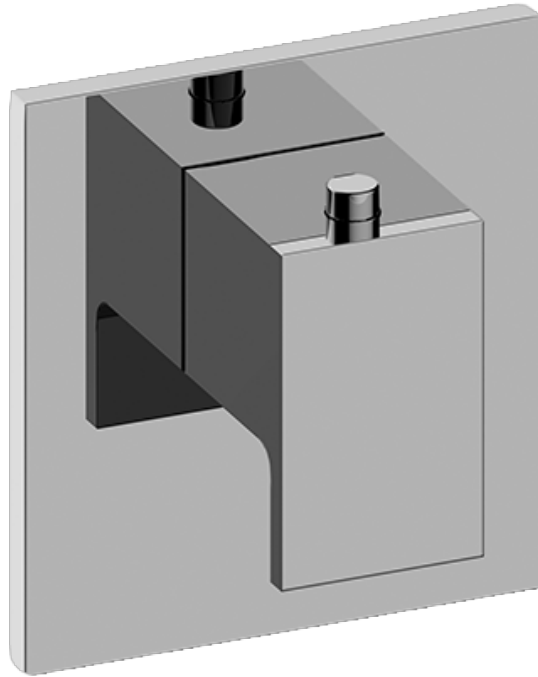

SHOWER
M-Series Full Thermostatic
Shower System
GM3.128SH-LM31E0

GRAFF®

Information

- 3/4" thermostatic valve and trim
- 3/4" stop/volume control valve and 2-way diverter valve and trims
- Showerhead features no-clog, easy-clean spray nozzles
- Flush-mounted swivel body sprays (3 pieces)
- Handshower set with wall bracket and 59" hose
- Handshower set with wall bracket and 59" hose
- Flow rates: showerhead ≤ 1.8 max gpm, handshower ≤ 1.5 max gpm, body sprays ≤ 1.5 max gpm each
- ADA

SHOWER
Thermostatic Rough Valve
G-8006

GRAFF®

Information

- 12.9 gpm @ 60 psi
- 3/4" universal inlets
- Built-in service stops
- Stacking outlet feature
- Complete serviceability from front of all units
- Supplied with protective plastic cover
- CalGreen compliant dependent on functions

Finishes

Polished
Chrome

Steelnox®
(Satin Nickel)

G-8006

M-Series

3/4" Concealed Thermostatic Rough Valve

Product Features

- 12.9 gpm @ 60 psi
- 3/4" universal inlets
- Built-in service stops
- Stacking outlet feature
- Complete serviceability from front of all units
- Supplied with protective plastic cover
- CalGreen compliant dependent on functions

www.graff-faucets.com | phone: 800-954-4723

SHOWER
Solar M-Series Thermostatic Valve
Trim with Handle
G-8043-LM31E-T

GRAFF®

Information

- Single metal handle and decorative trim plate
- Use with G-8006 thermostatic rough valve
- ADA