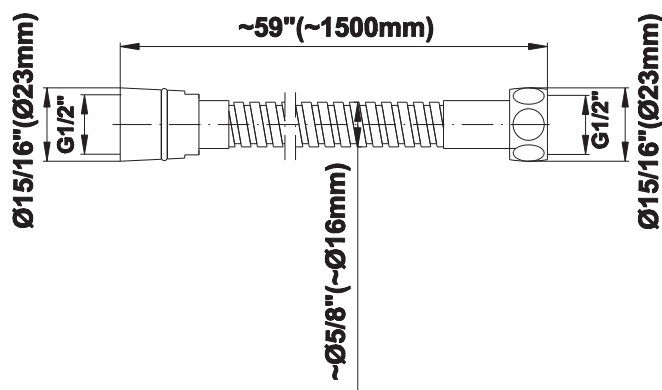

Product Features

- Brass spiral flexible hose with conical nut

Warranty

- Limited lifetime warranty

For complete warranty information go to www.graff-designs.com/en-nam/warranty

Available Finishes

- Polished Chrome
  G-8605-PC
- Polished Nickel
  G-8605-PN
- Brushed Nickel
  G-8605-BNi
- Unfinished Brushed Brass*
  G-8605-UBB*
- Unfinished Brass*
  G-8605-UB*
- Matte Black*
  G-8605-MBK*
- Architectural Black*
  G-8605-BK*
- Architectural White*
  G-8605-WT*
- Olive Brass*
  G-8605-OB*
- Gunmetal*
  G-8605-GM*
- Vintage Brushed Brass*
  G-8605-VBB*
- Steelnox (Satin Nickel)
  G-8605-SN
- 24K Brushed Gold*
  G-8605-BAU*
- 24K Gold*
  G-8605-AU*
- Gunmetal Distressed*
  G-8605-GMD*

* Special order finish- call for availability