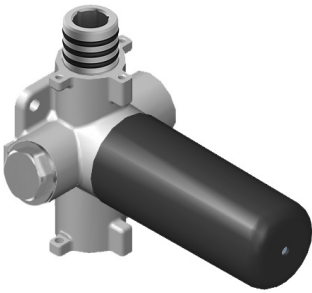

Finishes

Polished
Chrome

Steelnox®
(Satin Nickel)

G-8076

M-Series

Stop/Volume Control Rough Valve with Pass-Through

GRAFF[®]
CUTTING EDGE DESIGN

Product Features