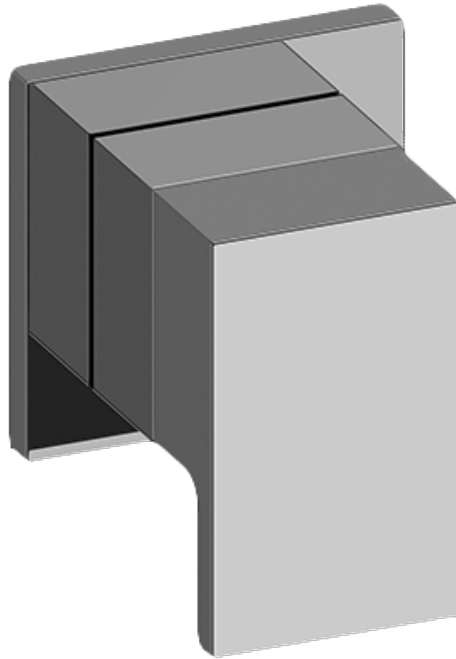

www.graff-faucets.com | phone: 800-954-4723

SHOWER
Square M-Series Stop/Volume
Control Valve Trim with Handle
G-8098-LM31E1-T

GRAFF[®]

Information

- Single metal handle and decorative trim plate
- Use with G-8006 thermostatic rough valve
- ADA