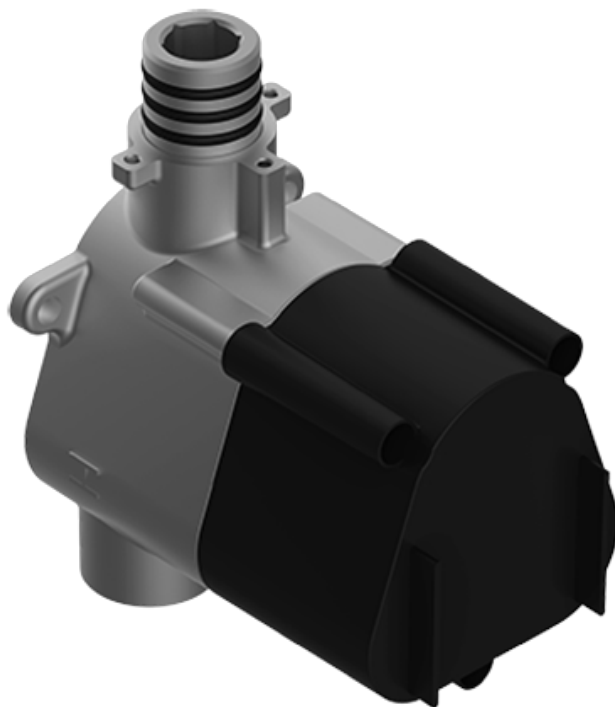

SHOWER
M-Series Full Thermostatic
Shower System
GM3.128SH-LM31E0

GRAFF®

Information

- 3/4" thermostatic valve and trim
- 3/4" stop/volume control valve and 2-way diverter valve and trims
- Showerhead features no-clog, easy-clean spray nozzles
- Flush-mounted swivel body sprays (3 pieces)
- Handshower set with wall bracket and 59" hose
- Handshower set with wall bracket and 59" hose
- Flow rates: showerhead ≤ 1.8 max gpm, handshower ≤ 1.5 max gpm, body sprays ≤ 1.5 max gpm each
- ADA

SHOWER
Thermostatic Rough Valve
G-8006

GRAFF®

Information

- 12.9 gpm @ 60 psi
- 3/4" universal inlets
- Built-in service stops
- Stacking outlet feature
- Complete serviceability from front of all units
- Supplied with protective plastic cover
- CalGreen compliant dependent on functions

Finishes

Polished
Chrome

Steelnox®
(Satin Nickel)

G-8006

M-Series

3/4" Concealed Thermostatic Rough Valve

Product Features

- 12.9 gpm @ 60 psi
- 3/4" universal inlets
- Built-in service stops
- Stacking outlet feature
- Complete serviceability from front of all units
- Supplied with protective plastic cover
- CalGreen compliant dependent on functions

www.graff-faucets.com | phone: 800-954-4723

SHOWER
Solar M-Series Thermostatic Valve
Trim with Handle
G-8043-LM31E-T

GRAFF®

Information

- Single metal handle and decorative trim plate
- Use with G-8006 thermostatic rough valve
- ADA