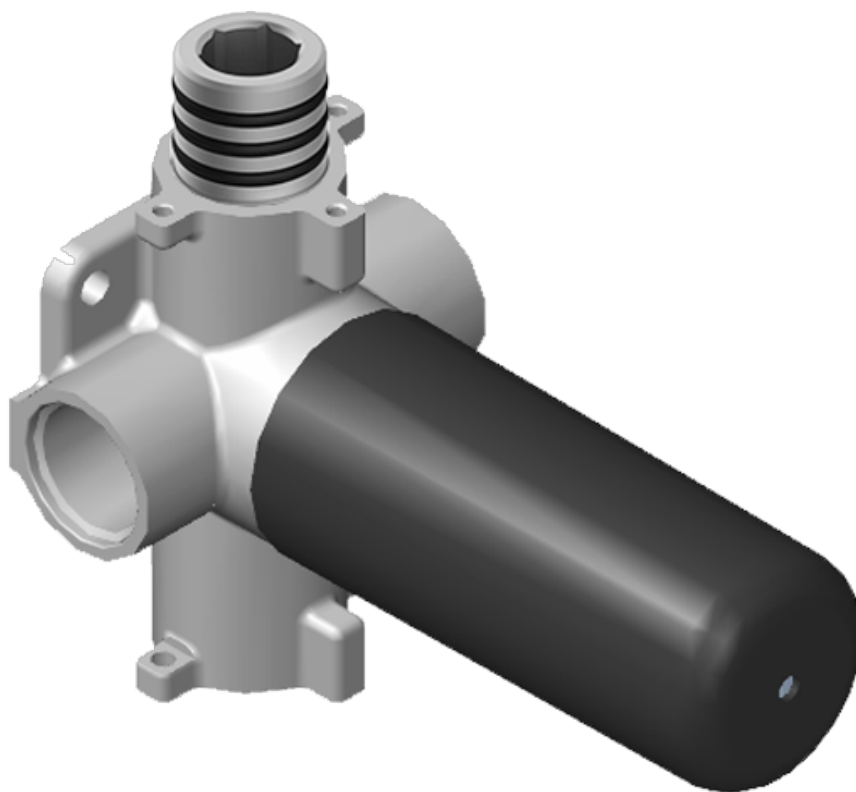

SHOWER
M-Series Full Thermostatic
Shower System with LED
GL3.124SE-LM44E0

GRAFF®

Information

- 3/4" thermostatic valve and trim
- 3/4" 2-way diverter valve and trim (2 pieces)
- G-8201 dual-function, stainless steel showerhead, with rainfall and cascade settings, features 134 no-clog, easy-clean spray nozzles
- Single LED light with 6 color variations
- Flush-mounted swivel body sprays (3 pieces)
- Handshower set with wall bracket and 59" hose
- Optional extension kit
- Flow rates: rainfall ≤ 2.0 max gpm, cascade ≤ 2.0 max gpm, handshower ≤ 1.5 max gpm, body sprays ≤ 1.5 max gpm each
- ADA

www.graff-faucets.com | phone: 800-954-4723

SHOWER
Ametis M-Series Thermostatic
Valve Trim with Handle
G-8037-LM44E-T

GRAFF[®]

Information

- Single metal handle
- Decorative trim plate
- Use with G-8006 thermostatic rough valve
- To complete package, you must order rough valve
- ADA

Finishes

Polished
Chrome

G-8037-LM44E-T

AMETIS Series

SHOWER
Two-Way Diverter Volume Control
Valve WITH Off Function and Pass-
Through
G-8052

GRAFF®

Information

- 11.7 gpm @ 60 psi
- 3/4" universal inlets/outlets with female threads
- Operates one function at a time
- Stacking inlet and pass-through port feature
- Supplied with protective plastic cover
- CALGreen compliant depending on functions

Finishes

Polished
Chrome

G-8052 M-Series
 2-Way Diverter Volume Control Valve
 WITH Off Function and Pass-Through

Product Features

- 12.1 gpm @ 60 psi
- 3/4" universal inlets/outlets with female threads
- Stacking inlet and pass-through port feature
- Supplied with protective plastic cover
- CalGreen compliant dependent on functions