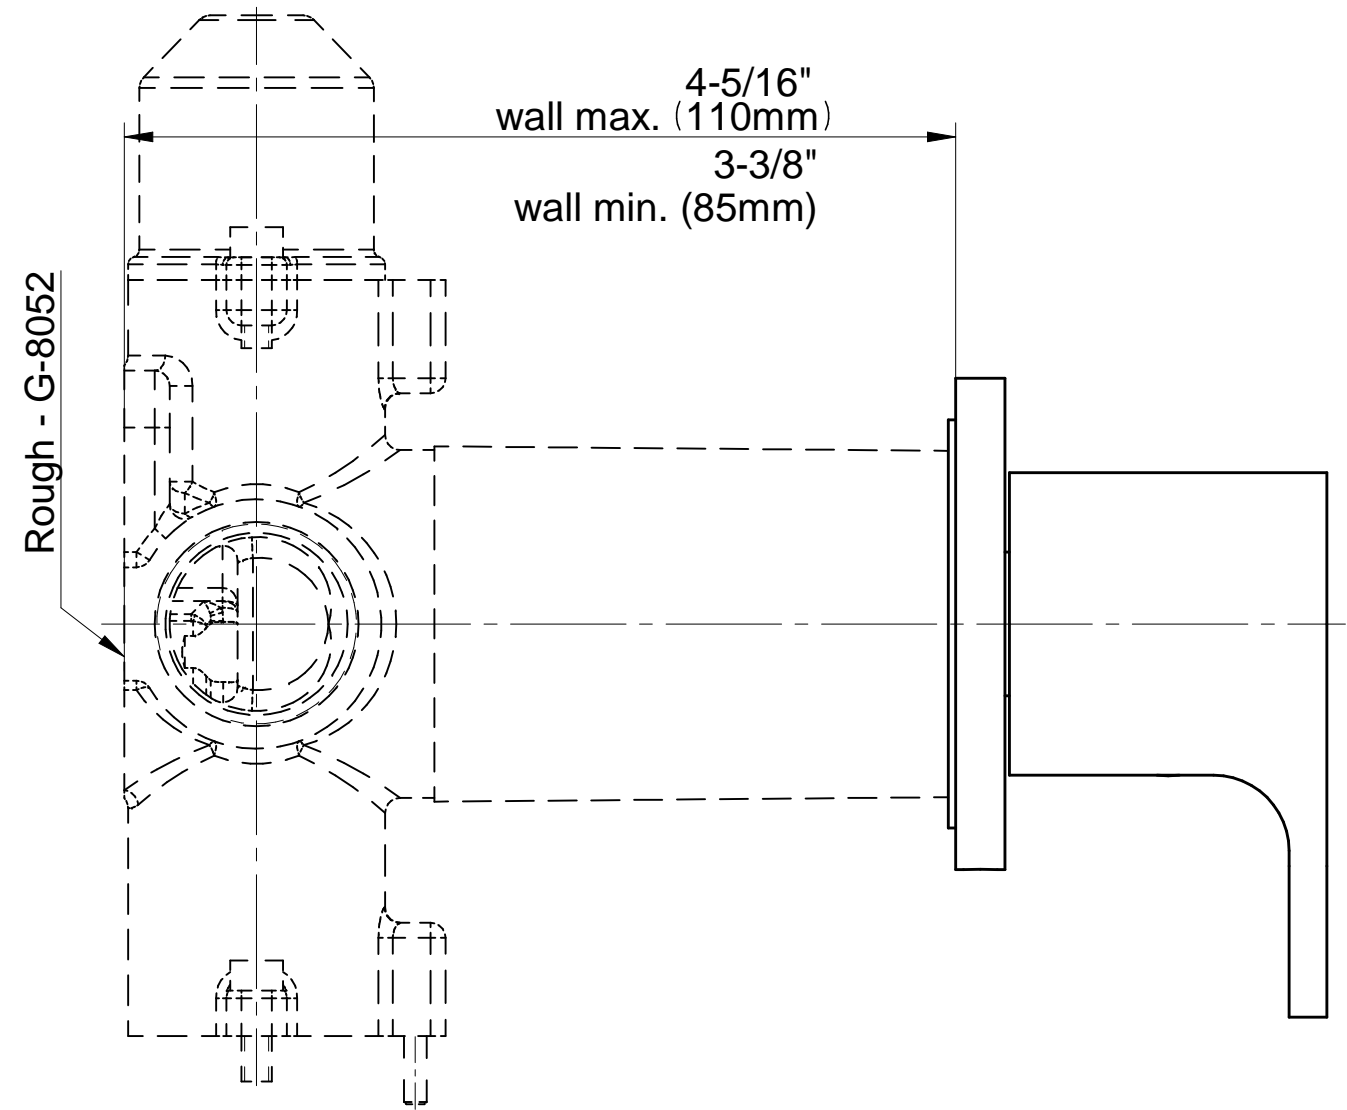

G-8068-LM44E1-T

AMETIS Series