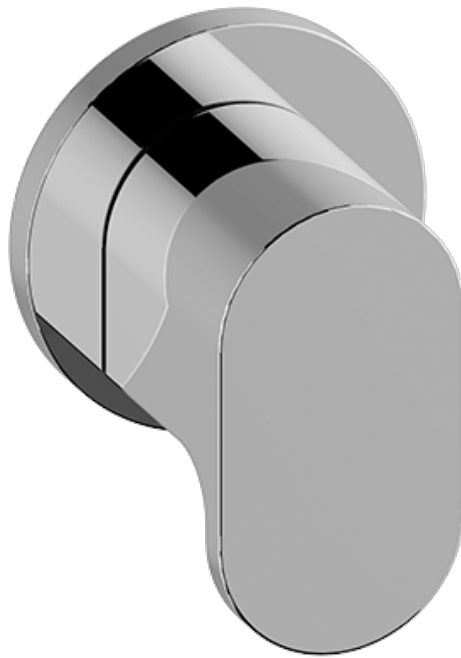

SHOWER
M-Series Full Thermostatic
Shower System with LED
GL3.124SE-LM44E0

GRAFF®

Information

- 3/4" thermostatic valve and trim
- 3/4" 2-way diverter valve and trim (2 pieces)
- G-8201 dual-function, stainless steel showerhead, with rainfall and cascade settings, features 134 no-clog, easy-clean spray nozzles
- Single LED light with 6 color variations
- Flush-mounted swivel body sprays (3 pieces)
- Handshower set with wall bracket and 59" hose
- Optional extension kit
- Flow rates: rainfall ≤ 2.0 max gpm, cascade ≤ 2.0 max gpm, handshower ≤ 1.5 max gpm, body sprays ≤ 1.5 max gpm each
- ADA

Finishes

Polished
Chrome

G-8052 M-Series
 2-Way Diverter Volume Control Valve
 WITH Off Function and Pass-Through

Product Features

- 12.1 gpm @ 60 psi
- 3/4" universal inlets/outlets with female threads
- Stacking inlet and pass-through port feature
- Supplied with protective plastic cover
- CalGreen compliant dependent on functions

www.graff-faucets.com | phone: 800-954-4723

SHOWER
Ametis M-Series 2-Way Diverter
Valve Trim with Handle
G-8068-LM44E1-T

GRAFF[®]

Information

- Single metal handle
- Decorative trim plate
- Use with G-8052 2-way diverter (pass through) control rough valve WITH off function
- To complete package, you must order rough valve
- ADA

Finishes

Polished
Chrome

G-8068-LM44E1-T

AMETIS Series

SHOWER
Dual-Function Water Feature with
LED
G-8201

GRAFF®

Information

- Stainless Steel
- Rainfall and Cascade functions
- Functions may be used separately or simultaneously
- Single LED light with 6 color variations
- Rainfall flow rate ≤ 2.0 max gpm
- Cascade flow rate ≤ 2.0 max gpm
- 134 no-clog, easy-clean rubber water nozzles
- Includes wall-mount button for LED control box
- CALGreen