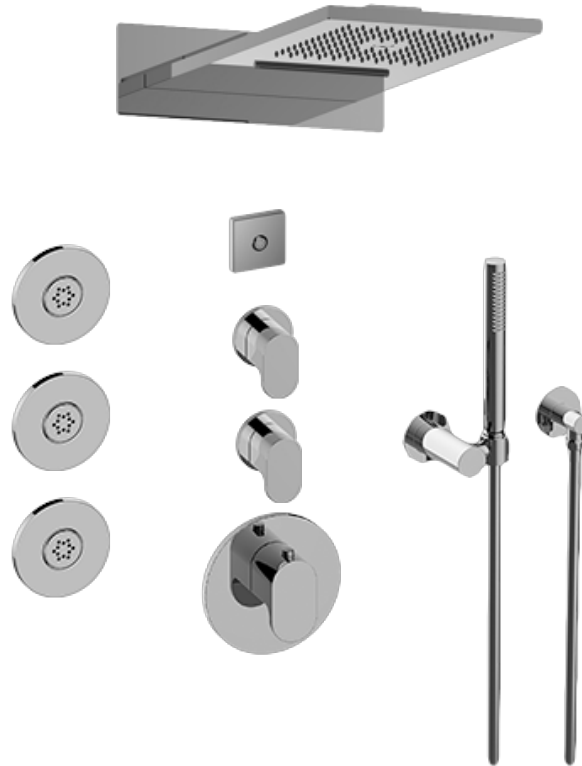

SHOWER
M-Series Full Thermostatic
Shower System with LED
GL3.124SE-LM44E0

GRAFF®

Information

- 3/4" thermostatic valve and trim
- 3/4" 2-way diverter valve and trim (2 pieces)
- G-8201 dual-function, stainless steel showerhead, with rainfall and cascade settings, features 134 no-clog, easy-clean spray nozzles
- Single LED light with 6 color variations
- Flush-mounted swivel body sprays (3 pieces)
- Handshower set with wall bracket and 59" hose
- Optional extension kit
- Flow rates: rainfall ≤ 2.0 max gpm, cascade ≤ 2.0 max gpm, handshower ≤ 1.5 max gpm, body sprays ≤ 1.5 max gpm each
- ADA

SHOWER
Thermostatic Rough Valve
G-8006

GRAFF[®]

Information

- 12.9 gpm @ 60 psi
- 3/4" universal inlets
- Built-in service stops
- Stacking outlet feature
- Complete serviceability from front of all units
- Supplied with protective plastic cover
- CalGreen compliant dependent on functions

Finishes

Polished
Chrome

G-8006

M-Series

3/4" Concealed Thermostatic Rough Valve

Product Features

- 12.9 gpm @ 60 psi
- 3/4" universal inlets
- Built-in service stops
- Stacking outlet feature
- Complete serviceability from front of all units
- Supplied with protective plastic cover
- CalGreen compliant dependent on functions

Finishes

Polished
Chrome

G-8495

Shower Components

Contemporary Flush-Mount Body Spray with Solid Brass Swivel Head

GRAFF®

Product Features

- 12 no-clog, easy-clean silicone jets
- Metal ball-joint allows for 18° angle adjustment of body spray
- Brass wall escutcheon and flush-mounted trim
- 1/2" NPT female thread inlet
- Body spray flow rate ≤ 1.5 max gpm