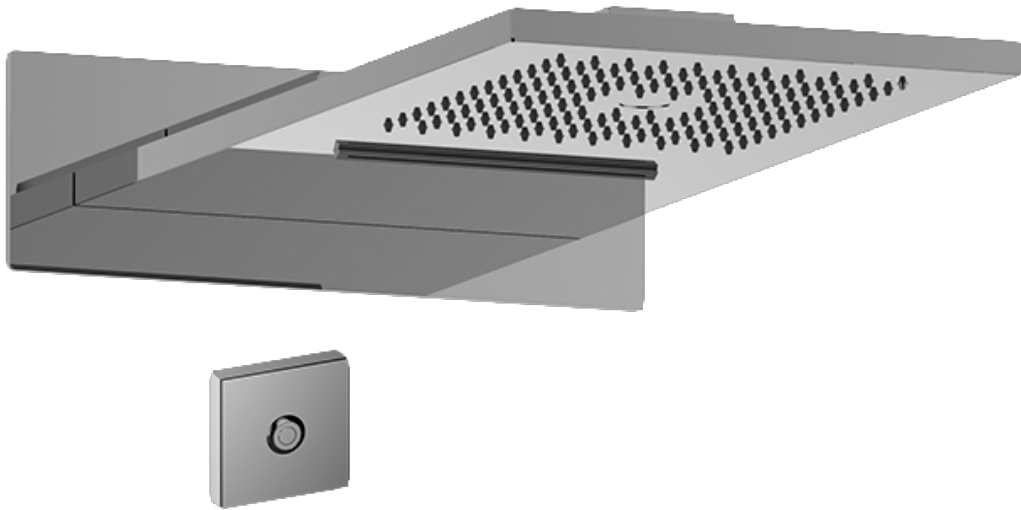

SHOWER
M-Series Full Thermostatic
Shower System with LED
GL3.124SE-LM44E0

GRAFF®

Information

- 3/4" thermostatic valve and trim
- 3/4" 2-way diverter valve and trim (2 pieces)
- G-8201 dual-function, stainless steel showerhead, with rainfall and cascade settings, features 134 no-clog, easy-clean spray nozzles
- Single LED light with 6 color variations
- Flush-mounted swivel body sprays (3 pieces)
- Handshower set with wall bracket and 59" hose
- Optional extension kit
- Flow rates: rainfall ≤ 2.0 max gpm, cascade ≤ 2.0 max gpm, handshower ≤ 1.5 max gpm, body sprays ≤ 1.5 max gpm each
- ADA

www.graff-faucets.com | phone: 800-954-4723

SHOWER
Ametis M-Series 2-Way Diverter
Valve Trim with Handle
G-8068-LM44E1-T

GRAFF[®]

Information

- Single metal handle
- Decorative trim plate
- Use with G-8052 2-way diverter (pass through) control rough valve WITH off function
- To complete package, you must order rough valve
- ADA

Finishes

Polished
Chrome

G-8068-LM44E1-T

AMETIS Series

SHOWER
Dual-Function Water Feature with
LED
G-8201

GRAFF®

Information

- Stainless Steel
- Rainfall and Cascade functions
- Functions may be used separately or simultaneously
- Single LED light with 6 color variations
- Rainfall flow rate ≤ 2.0 max gpm
- Cascade flow rate ≤ 2.0 max gpm
- 134 no-clog, easy-clean rubber water nozzles
- Includes wall-mount button for LED control box
- CALGreen

Finishes

Polished
Chrome

G-8201

Aqua-Sense Collection

Dual-Function Water Feature with LED

GRAFF[®]
CUTTING EDGE DESIGN

Product Features

- Stainless steel
- Wall-mounted installation
- Rainfall and cascade functions
- Functions may be used separately or simultaneously
- Single LED light with 6 color variations
- Rainfall flow rate ≤ 1.8 max gpm
- Cascade flow rate ≤ 1.8 max gpm
- 134 no-clog, easy-clean rubber water nozzles
- Includes wall-mount button for LED control box