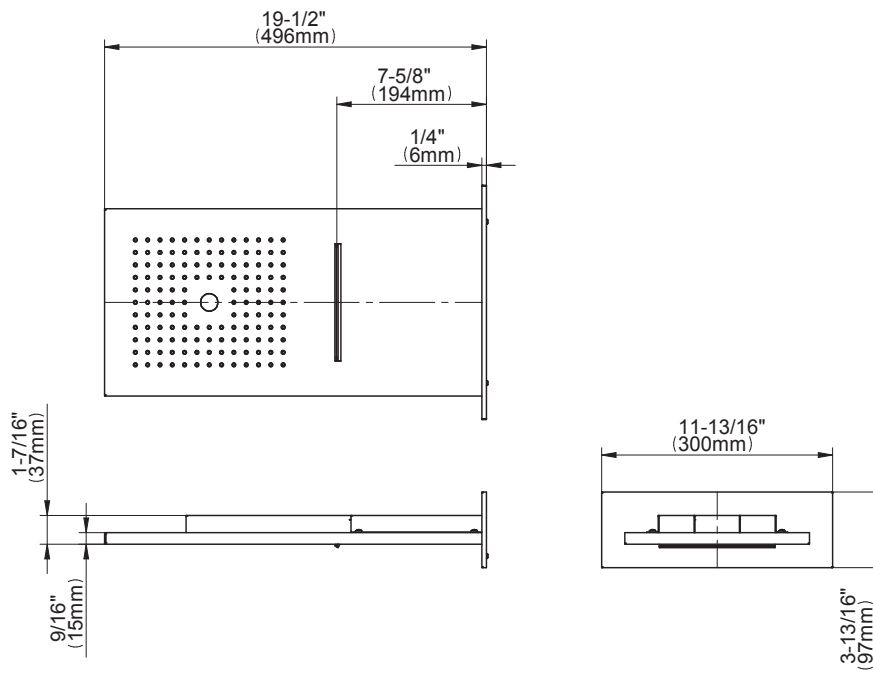

Code Compliance

- CALGreen

For complete warranty information go to www.graff-designs.com/en-nam/warranty