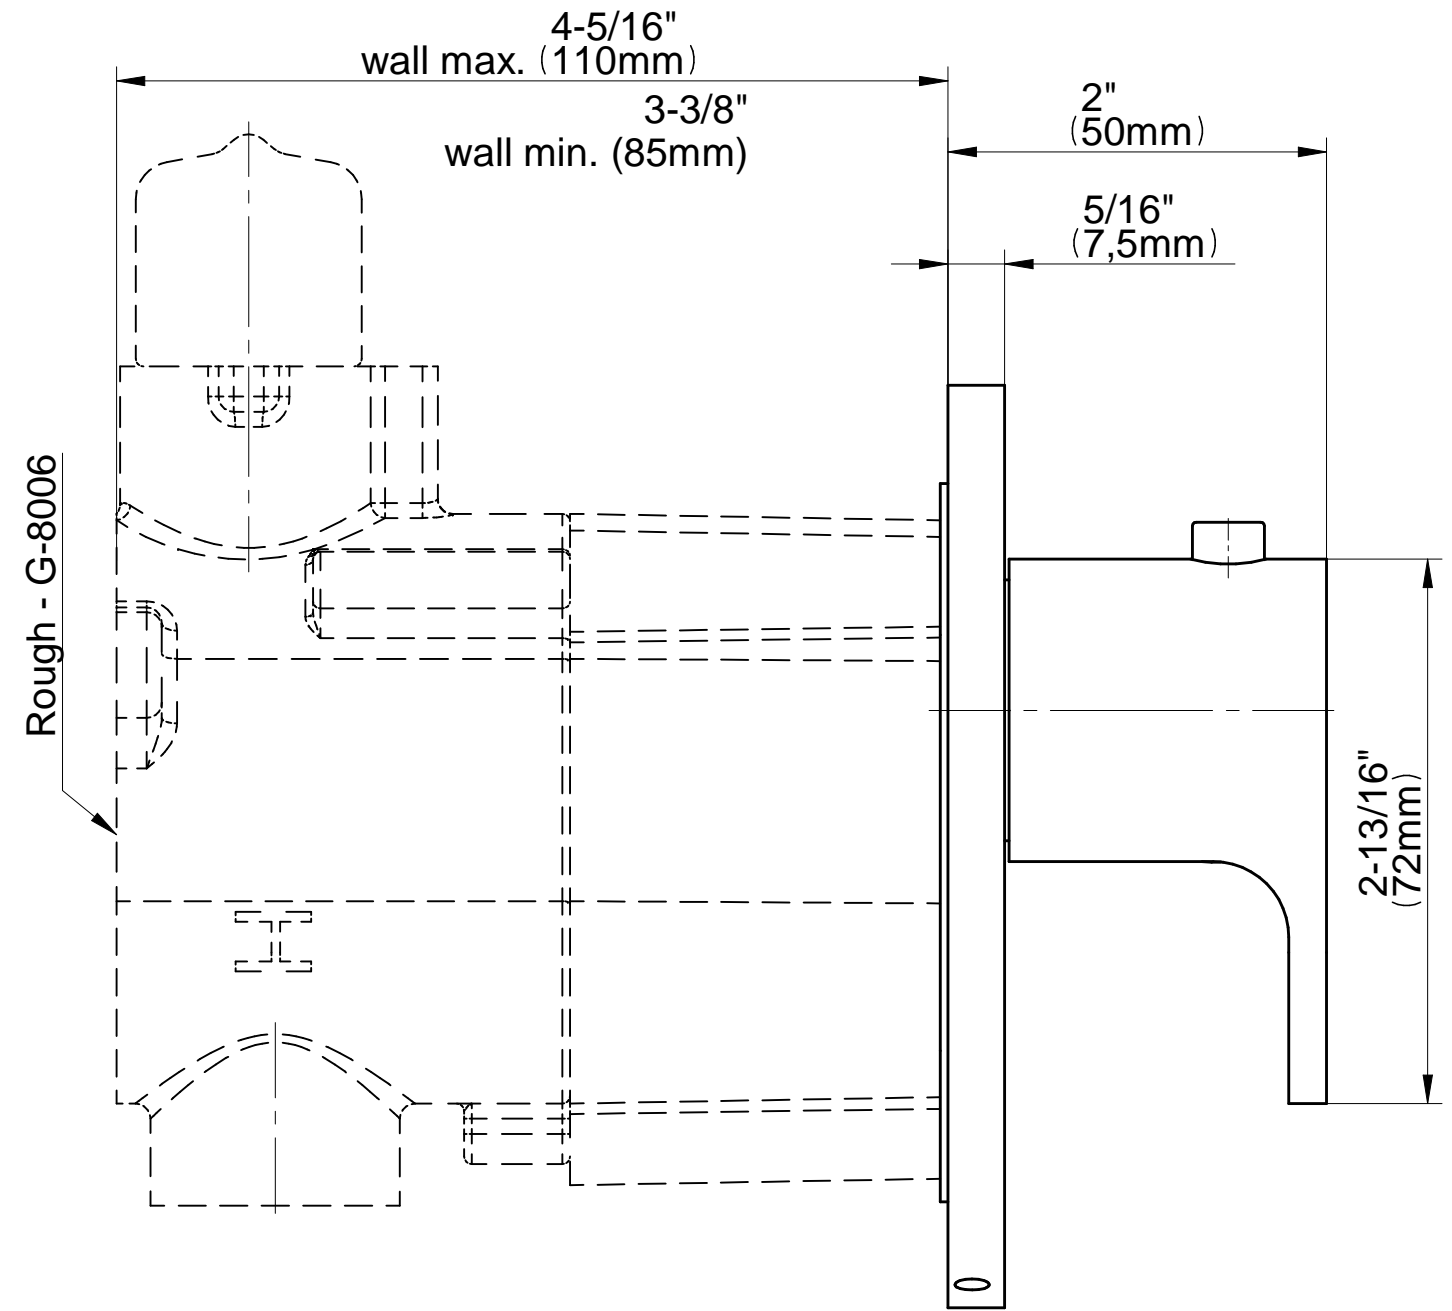

SHOWER
M-Series Full Thermostatic
Shower System with LED
GL3.124SE-LM44E0

GRAFF®

Information

- 3/4" thermostatic valve and trim
- 3/4" 2-way diverter valve and trim (2 pieces)
- G-8201 dual-function, stainless steel showerhead, with rainfall and cascade settings, features 134 no-clog, easy-clean spray nozzles
- Single LED light with 6 color variations
- Flush-mounted swivel body sprays (3 pieces)
- Handshower set with wall bracket and 59" hose
- Optional extension kit
- Flow rates: rainfall ≤ 2.0 max gpm, cascade ≤ 2.0 max gpm, handshower ≤ 1.5 max gpm, body sprays ≤ 1.5 max gpm each
- ADA

www.graff-faucets.com | phone: 800-954-4723

SHOWER
Ametis M-Series Thermostatic
Valve Trim with Handle
G-8037-LM44E-T

GRAFF[®]

Information

- Single metal handle
- Decorative trim plate
- Use with G-8006 thermostatic rough valve
- To complete package, you must order rough valve
- ADA

Finishes

Polished
Chrome

G-8037-LM44E-T

AMETIS Series

SHOWER
Two-Way Diverter Volume Control
Valve WITH Off Function and Pass-
Through
G-8052

GRAFF®

Information

- 11.7 gpm @ 60 psi
- 3/4" universal inlets/outlets with female threads
- Operates one function at a time
- Stacking inlet and pass-through port feature
- Supplied with protective plastic cover
- CALGreen compliant depending on functions