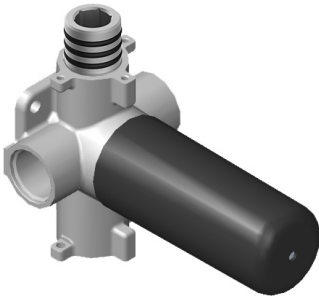

SHOWER
M-Series Full Thermostatic
Shower System with LED
GL3.124SE-LM44E0

GRAFF®

Information

- 3/4" thermostatic valve and trim
- 3/4" 2-way diverter valve and trim (2 pieces)
- G-8201 dual-function, stainless steel showerhead, with rainfall and cascade settings, features 134 no-clog, easy-clean spray nozzles
- Single LED light with 6 color variations
- Flush-mounted swivel body sprays (3 pieces)
- Handshower set with wall bracket and 59" hose
- Optional extension kit
- Flow rates: rainfall ≤ 2.0 max gpm, cascade ≤ 2.0 max gpm, handshower ≤ 1.5 max gpm, body sprays ≤ 1.5 max gpm each
- ADA

www.graff-faucets.com | phone: 800-954-4723

SHOWER
Ametis M-Series Thermostatic
Valve Trim with Handle
G-8037-LM44E-T

GRAFF[®]

Information

- Single metal handle
- Decorative trim plate
- Use with G-8006 thermostatic rough valve
- To complete package, you must order rough valve
- ADA

Finishes

Polished
Chrome

G-8037-LM44E-T

AMETIS Series

SHOWER
Two-Way Diverter Volume Control
Valve WITH Off Function and Pass-
Through
G-8052

GRAFF®

Information

- 11.7 gpm @ 60 psi
- 3/4" universal inlets/outlets with female threads
- Operates one function at a time
- Stacking inlet and pass-through port feature
- Supplied with protective plastic cover
- CALGreen compliant depending on functions

Finishes

Polished
Chrome

G-8052 M-Series
 2-Way Diverter Volume Control Valve
 WITH Off Function and Pass-Through

Product Features

- 12.1 gpm @ 60 psi
- 3/4" universal inlets/outlets with female threads
- Stacking inlet and pass-through port feature
- Supplied with protective plastic cover
- CalGreen compliant dependent on functions