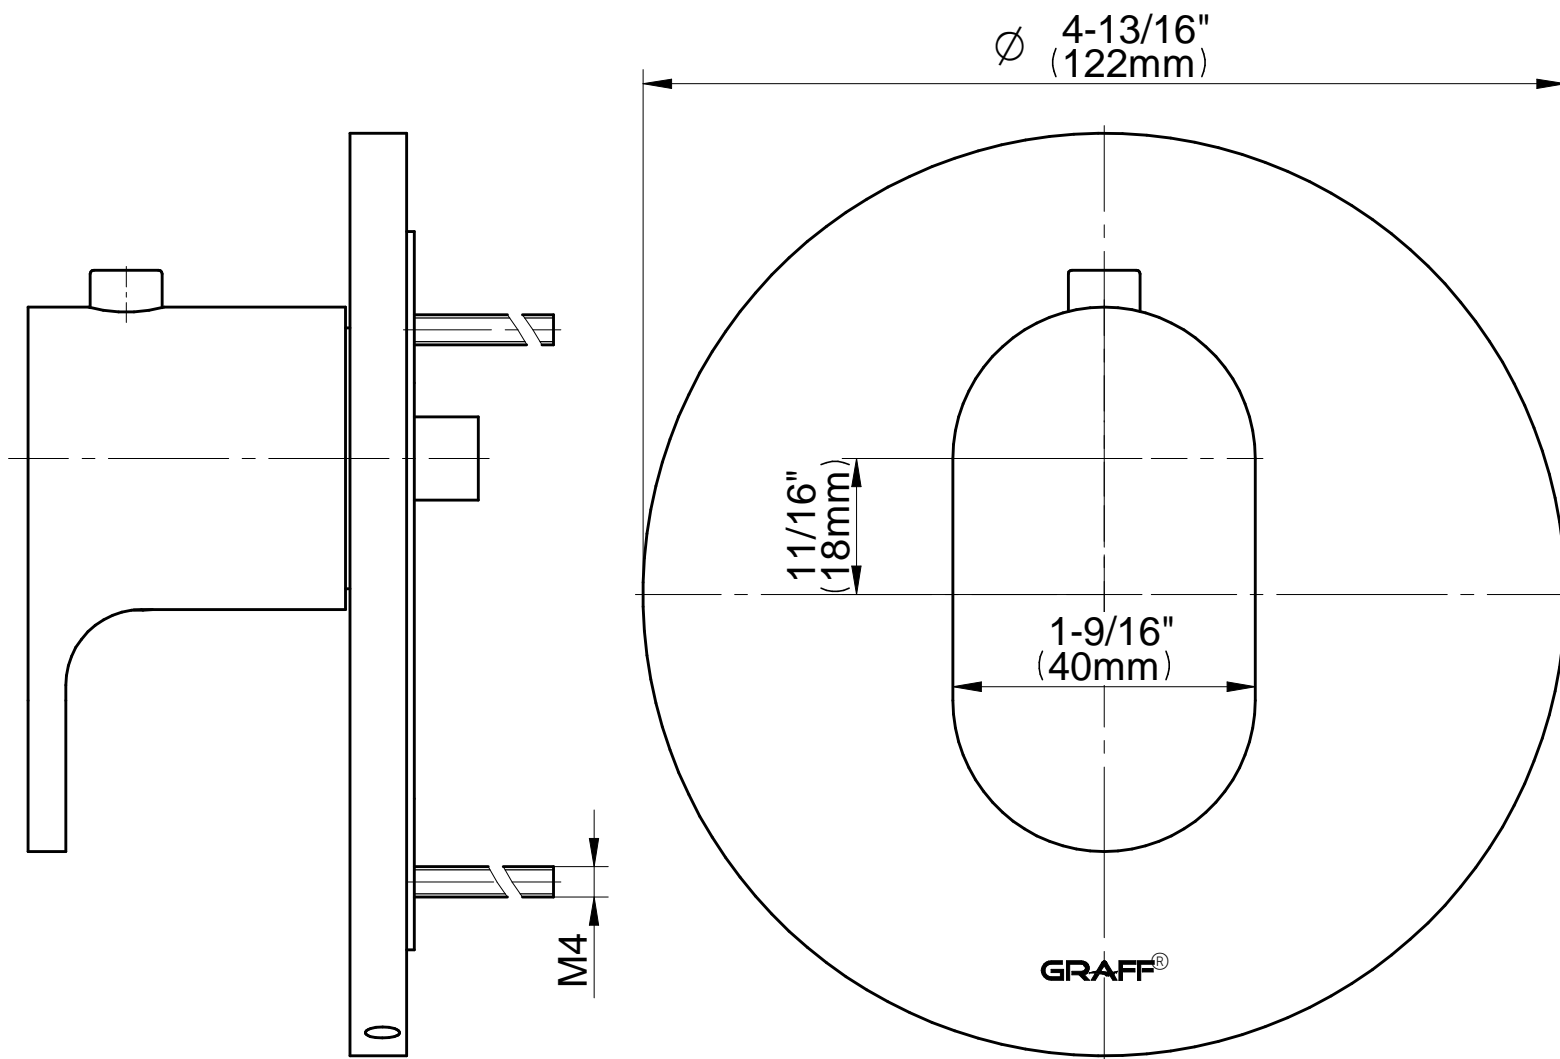

SHOWER
M-Series Full Thermostatic
Shower System with LED
GL3.124SE-LM44E0

GRAFF®

Information

- 3/4" thermostatic valve and trim
- 3/4" 2-way diverter valve and trim (2 pieces)
- G-8201 dual-function, stainless steel showerhead, with rainfall and cascade settings, features 134 no-clog, easy-clean spray nozzles
- Single LED light with 6 color variations
- Flush-mounted swivel body sprays (3 pieces)
- Handshower set with wall bracket and 59" hose
- Optional extension kit
- Flow rates: rainfall ≤ 2.0 max gpm, cascade ≤ 2.0 max gpm, handshower ≤ 1.5 max gpm, body sprays ≤ 1.5 max gpm each
- ADA

www.graff-faucets.com | phone: 800-954-4723

SHOWER
Ametis M-Series Thermostatic
Valve Trim with Handle
G-8037-LM44E-T

GRAFF[®]

Information

- Single metal handle
- Decorative trim plate
- Use with G-8006 thermostatic rough valve
- To complete package, you must order rough valve
- ADA

Finishes

Polished
Chrome

G-8037-LM44E-T

AMETIS Series

SHOWER
Two-Way Diverter Volume Control
Valve WITH Off Function and Pass-
Through
G-8052

GRAFF®

Information

- 11.7 gpm @ 60 psi
- 3/4" universal inlets/outlets with female threads
- Operates one function at a time
- Stacking inlet and pass-through port feature
- Supplied with protective plastic cover
- CALGreen compliant depending on functions