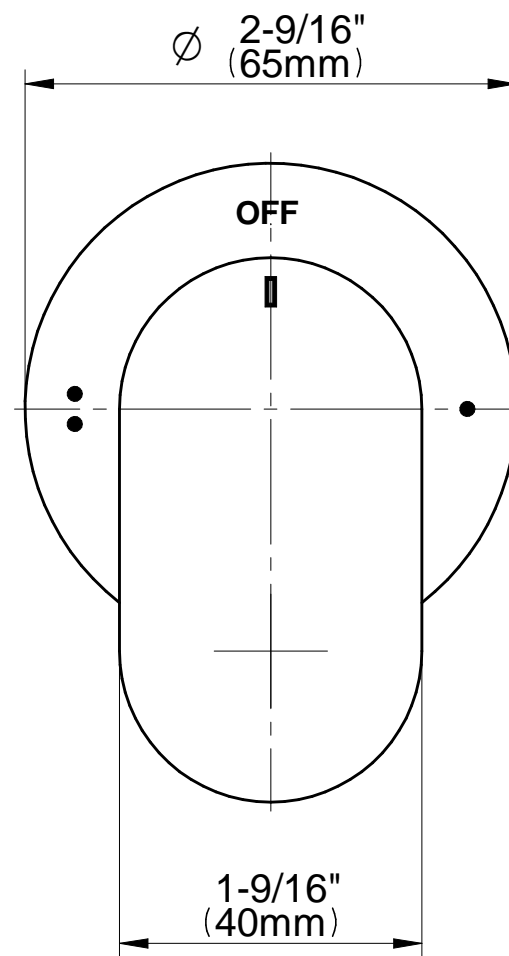

G-8068-LM44E1-T

AMETIS Series