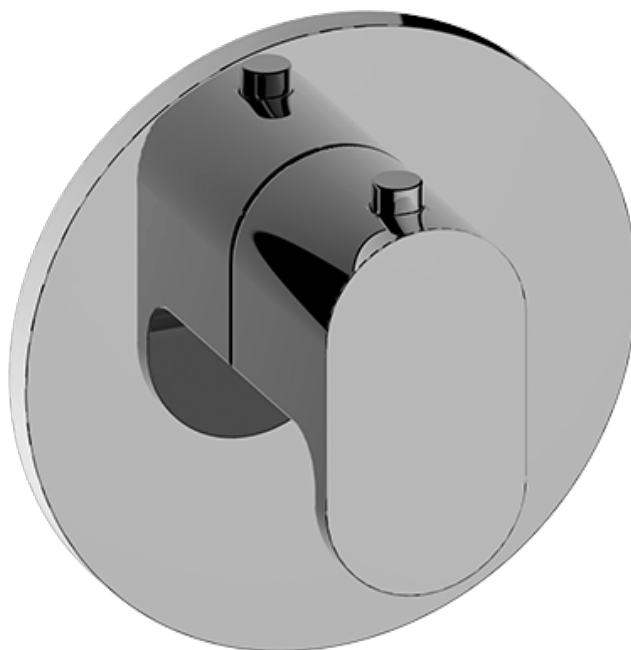

SHOWER
M-Series Full Thermostatic
Shower System with LED
GL3.124SE-LM44E0

GRAFF®

Information

- 3/4" thermostatic valve and trim
- 3/4" 2-way diverter valve and trim (2 pieces)
- G-8201 dual-function, stainless steel showerhead, with rainfall and cascade settings, features 134 no-clog, easy-clean spray nozzles
- Single LED light with 6 color variations
- Flush-mounted swivel body sprays (3 pieces)
- Handshower set with wall bracket and 59" hose
- Optional extension kit
- Flow rates: rainfall ≤ 2.0 max gpm, cascade ≤ 2.0 max gpm, handshower ≤ 1.5 max gpm, body sprays ≤ 1.5 max gpm each
- ADA

Finishes

Polished
Chrome

G-8006

M-Series

3/4" Concealed Thermostatic Rough Valve

Product Features

- 12.9 gpm @ 60 psi
- 3/4" universal inlets
- Built-in service stops
- Stacking outlet feature
- Complete serviceability from front of all units
- Supplied with protective plastic cover
- CalGreen compliant dependent on functions

www.graff-faucets.com | phone: 800-954-4723

SHOWER
Ametis M-Series Thermostatic
Valve Trim with Handle
G-8037-LM44E-T

GRAFF[®]

Information

- Single metal handle
- Decorative trim plate
- Use with G-8006 thermostatic rough valve
- To complete package, you must order rough valve
- ADA

Finishes

Polished
Chrome

G-8037-LM44E-T

AMETIS Series

SHOWER
Two-Way Diverter Volume Control
Valve WITH Off Function and Pass-
Through
G-8052

GRAFF®

Information

- 11.7 gpm @ 60 psi
- 3/4" universal inlets/outlets with female threads
- Operates one function at a time
- Stacking inlet and pass-through port feature
- Supplied with protective plastic cover
- CALGreen compliant depending on functions