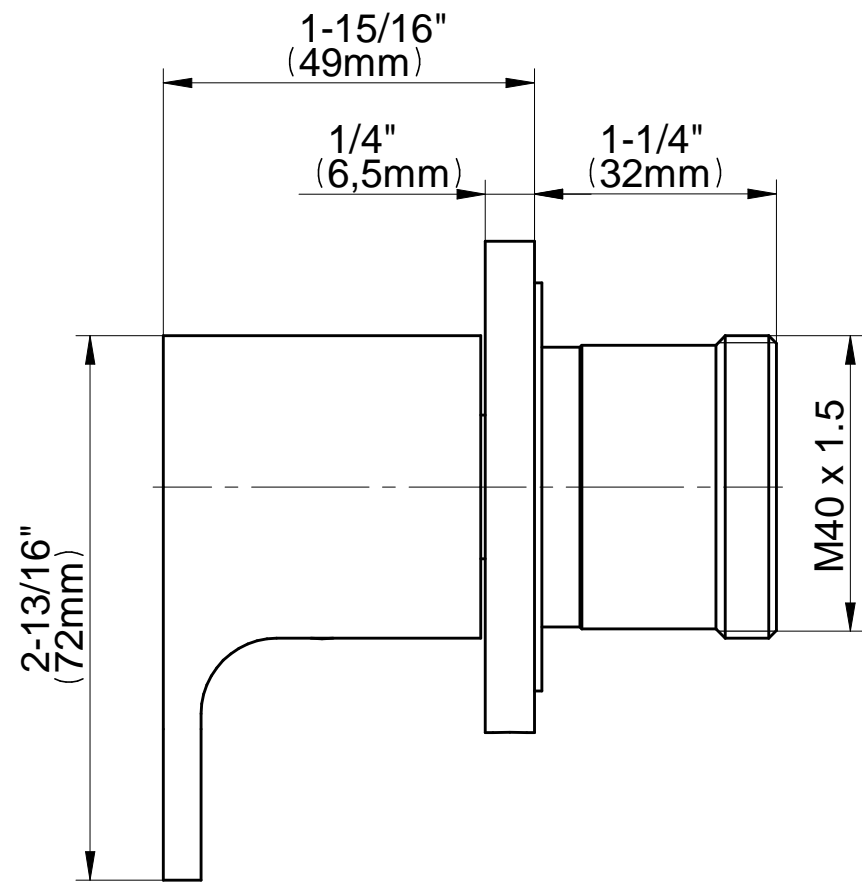

G-8068-LM44E1-T

AMETIS Series