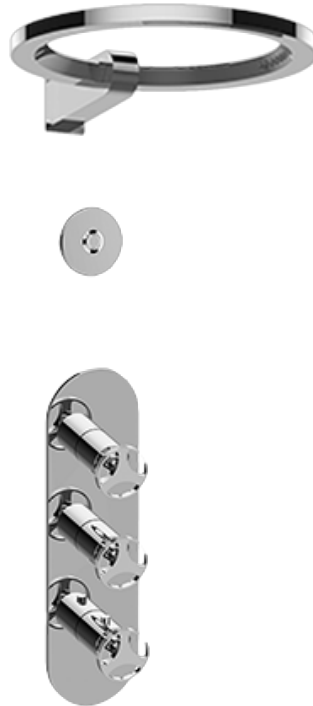

SHOWER  
M-Series Thermostatic Shower  
System - Ametis Ring  
**GL3.009WB-C19E0**

---

**GRAFF®**

## Information

- 3/4" thermostatic valve and trim
- 3/4" stop/volume control valve (2 pieces)
- G-8760 Ametis Ring with waterfall and rain shower settings, features no-clog, easy-clean nozzles
- Single LED light with 6 color variations
- Includes wall-mount button for LED control box
- Optional extension kit
- Flow rates: rain shower  $\leq$  2.0 max gpm, waterfall  $\leq$  2.0 max gpm

SHOWER  
Harley M-Series Valve Trim with  
Three Handles

GRAFF®

**Information**

- Three metal handles
- Decorative trim plate
- Use with M-Series rough valves

**Finishes**

Architectural  
Black™

Matte Black