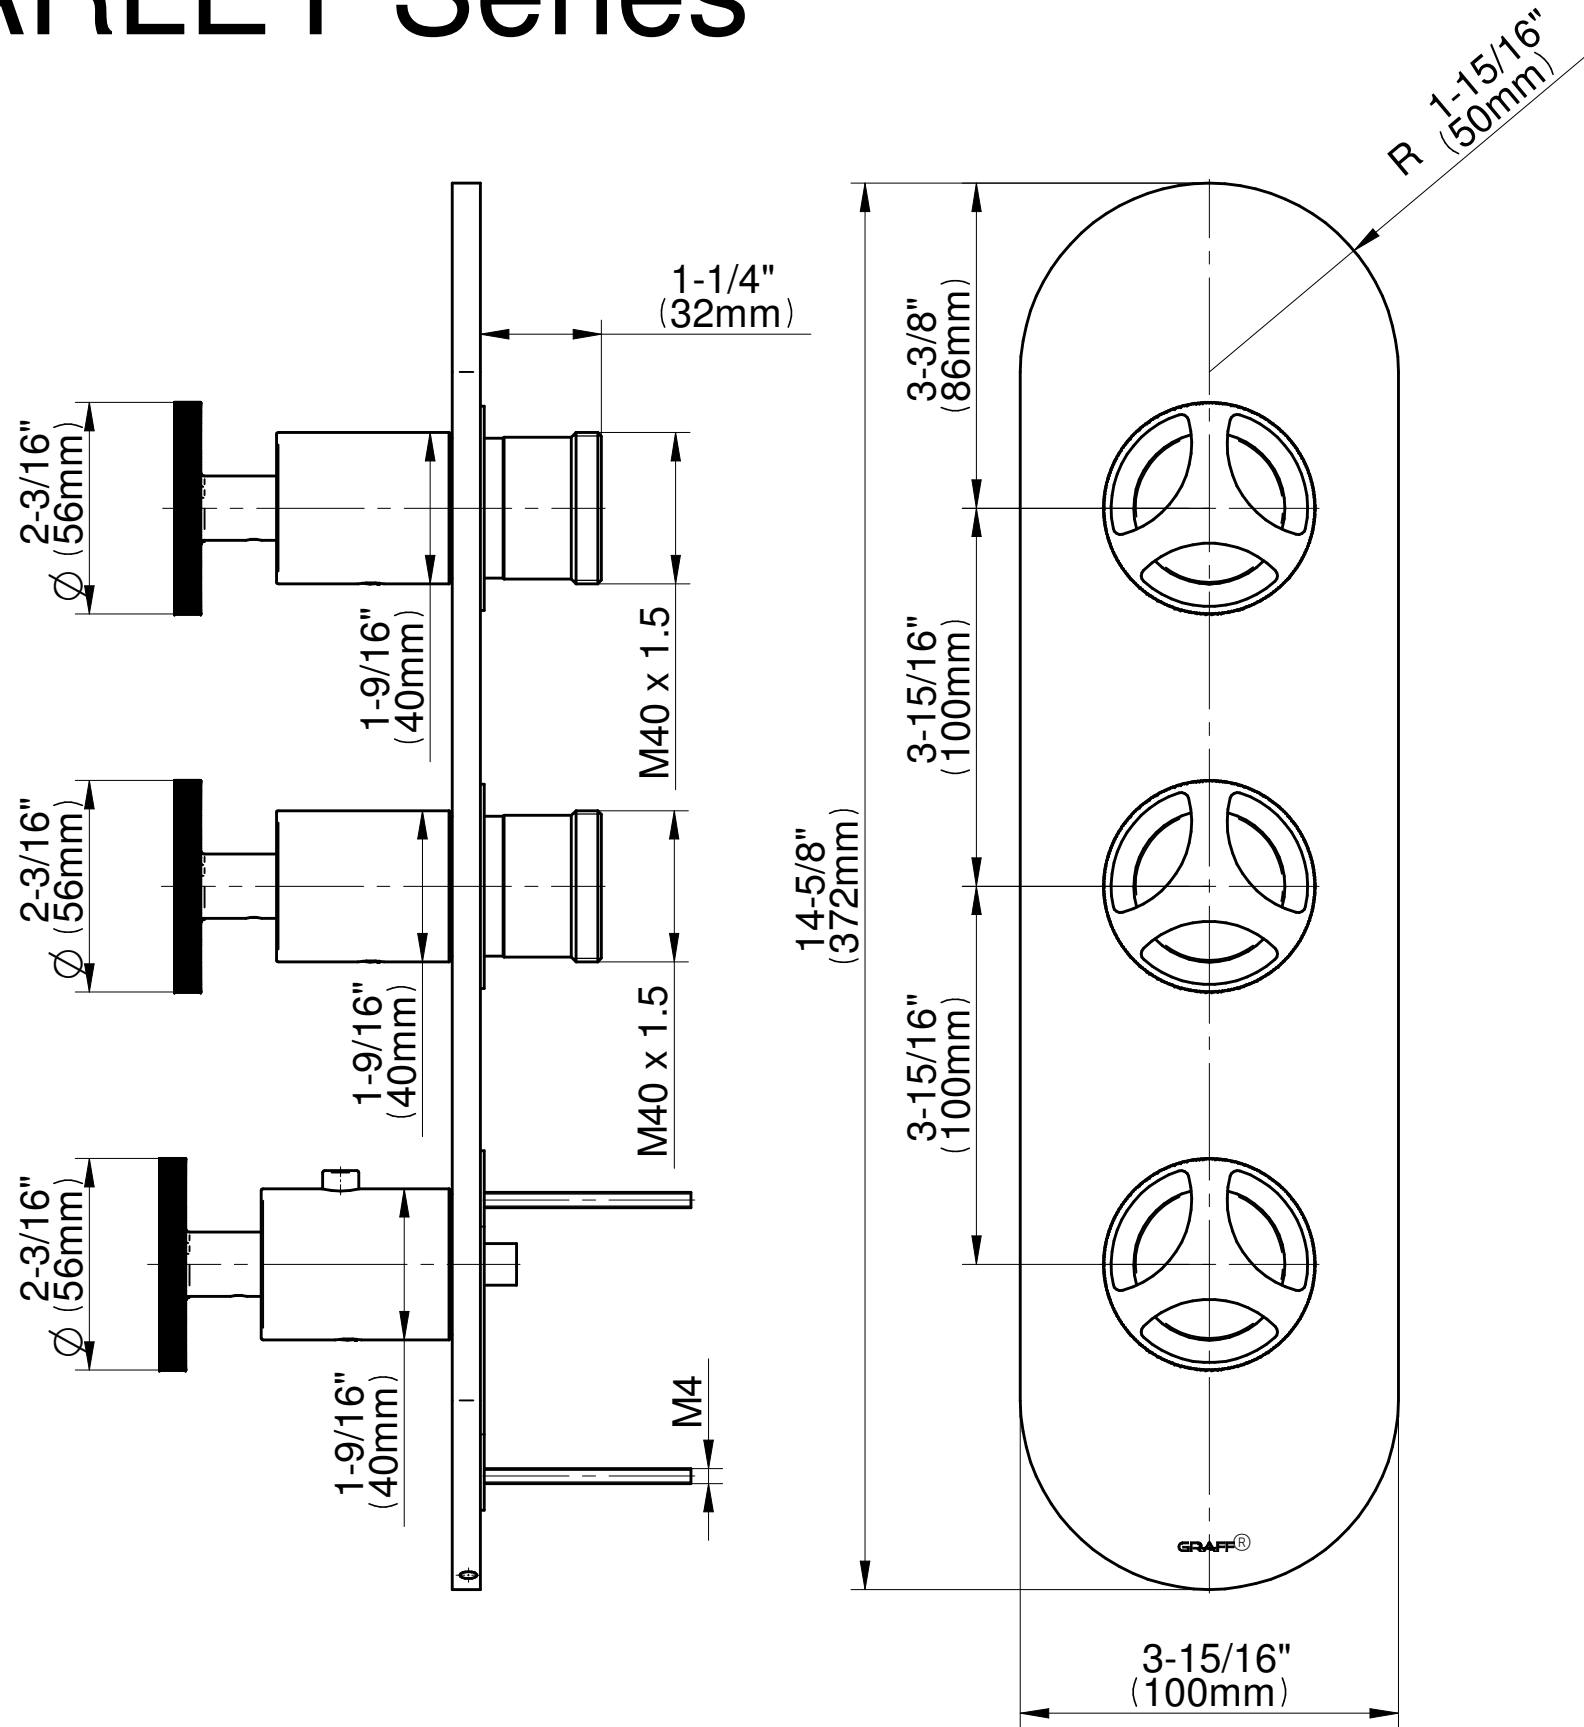

G-8056-C19E0

HARLEY Series