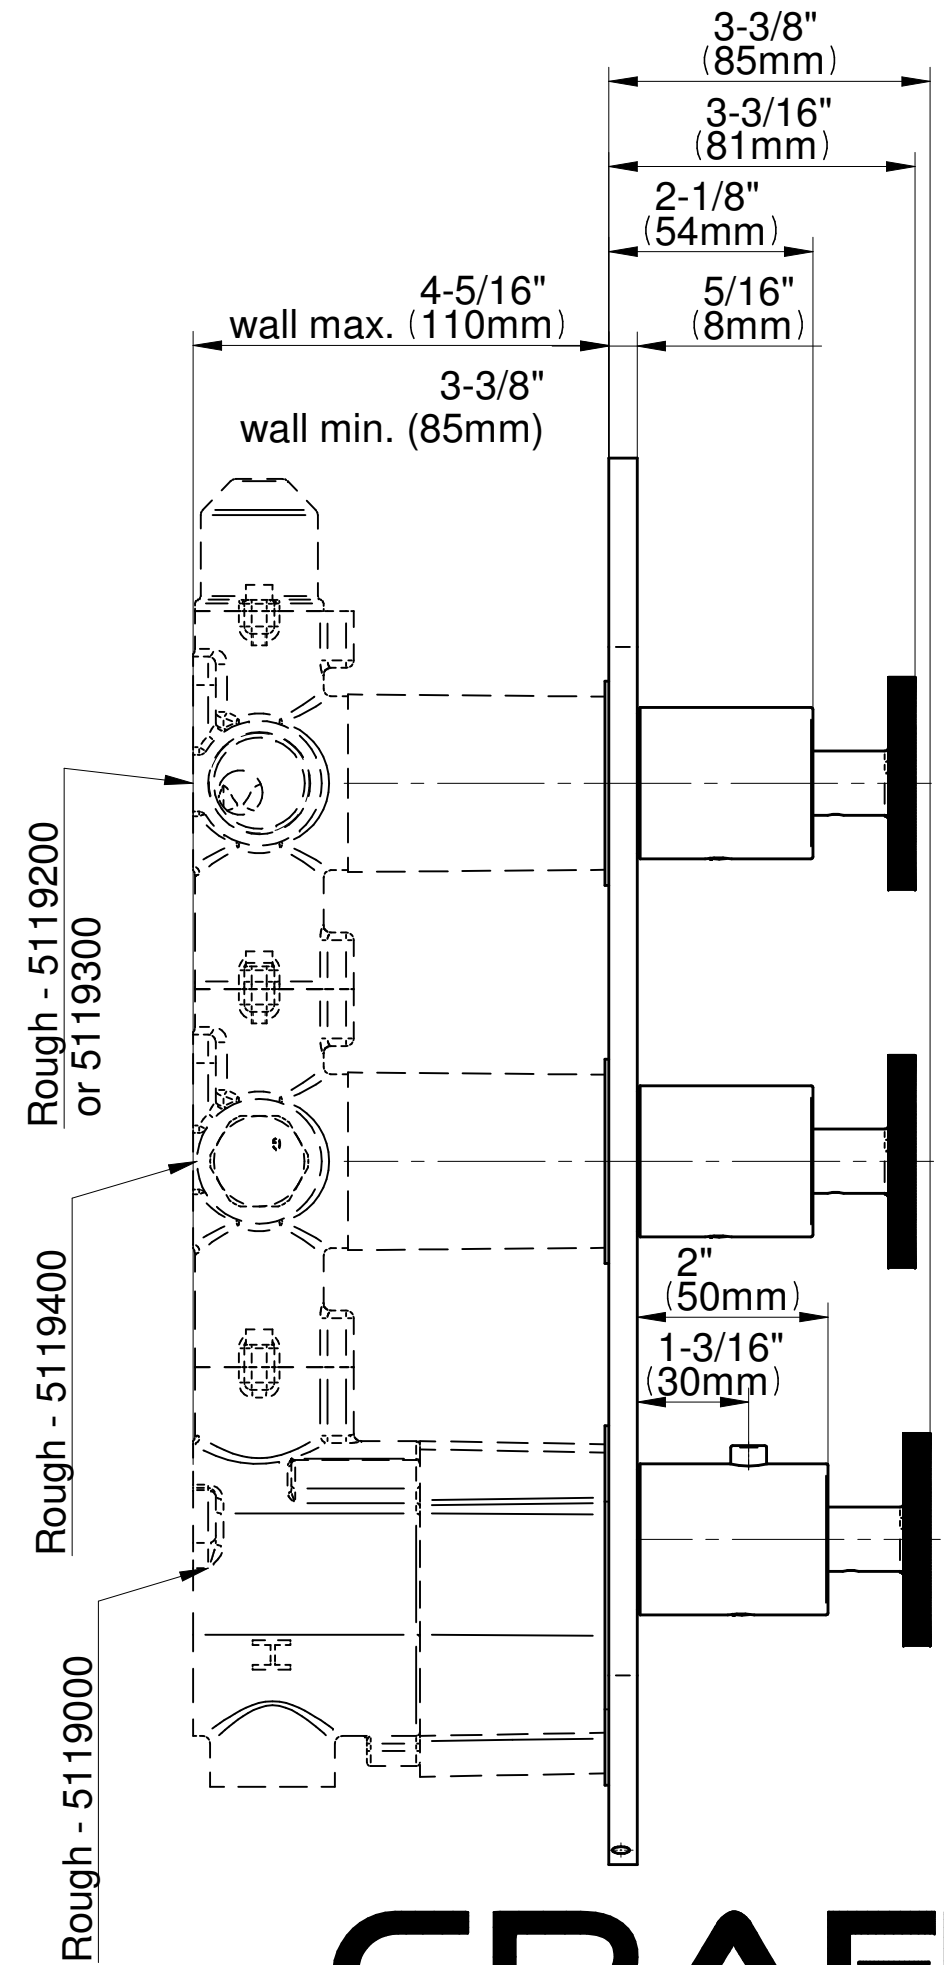

G-8056-C19E0

HARLEY Series