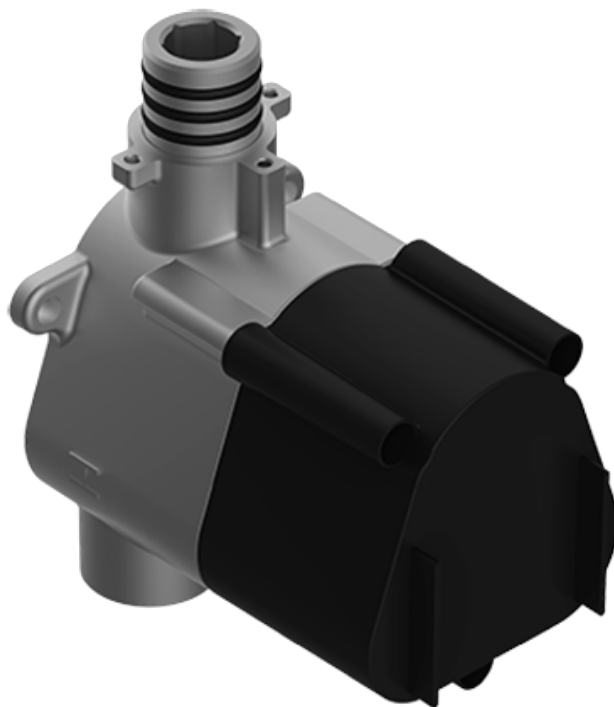

SHOWER  
M-Series Thermostatic Shower  
System - Ametis Ring  
**GL3.009WB-C19E0**

---

**GRAFF®**

## Information

- 3/4" thermostatic valve and trim
- 3/4" stop/volume control valve (2 pieces)
- G-8760 Ametis Ring with waterfall and rain shower settings, features no-clog, easy-clean nozzles
- Single LED light with 6 color variations
- Includes wall-mount button for LED control box
- Optional extension kit
- Flow rates: rain shower  $\leq$  2.0 max gpm, waterfall  $\leq$  2.0 max gpm

SHOWER  
Harley M-Series Valve Trim with  
Three Handles

GRAFF®

**Information**

- Three metal handles
- Decorative trim plate
- Use with M-Series rough valves

**Finishes**

Architectural  
Black™

Matte Black

## HARLEY Series

SHOWER  
Thermostatic Rough Valve  
**G-8006**

**GRAFF**<sup>®</sup>