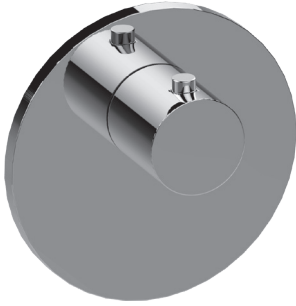

G-8037-RH-T

M-Series Round Thermostatic Valve Trim Plate and Handle

Product Features

- Single metal handle
- Decorative trim plate
- To complete package, you must order G-8006 thermostatic rough valve

Warranty

- Limited lifetime warranty

For complete warranty information go to <https://www.graff-designs.com/en/info/faqs>

Available Finishes

- Polished Chrome
  G-8037-RH-PC-T
- Polished Nickel
  G-8037-RH-PN-T
- Brushed Nickel
  G-8037-RH-BNi-T
- Matte Black*
  G-8037-RH-MBK-T*
- Architectural Black*
  G-8037-RH-BK-T*
- Architectural White*
  G-8037-RH-WT-T*
- Unfinished Brushed Brass*
  G-8037-RH-UBB-T*
- Unfinished Brass*
  G-8037-RH-UB-T*
- Steinox (Satin Nickel)
  G-8037-RH-SN-T
- Olive Bronze*
  G-8037-RH-OB-T*
- Gunmetal*
  G-8037-RH-GM-T*
- OR'osa PVD*
  G-8037-RH-RG-T*
- Brushed OR'osa PVD*
  G-8037-RH-BRG-T*
- Onyx PVD*
  G-8037-RH-OX-T*
- Brushed Onyx PVD*
  G-8037-RH-BOX-T*
- Polished Brass PVD*
  G-8037-RH-PB-T*
- Brushed Brass PVD*
  G-8037-RH-OX-T*
- 24K Brushed Gold*
  G-8037-RH-BAU-T*
- 24K Gold*
  G-8037-RH-AU-T*