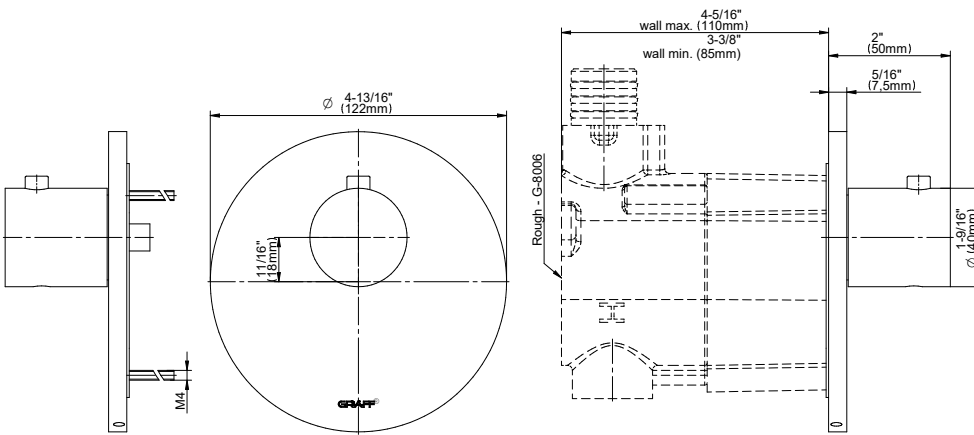

* Special order finish- call for availability

The measurements shown are for reference only. Products and specifications shown are subject to change without notice. Revised 10/2019

www.graff-designs.com | phone: 800-954-4723