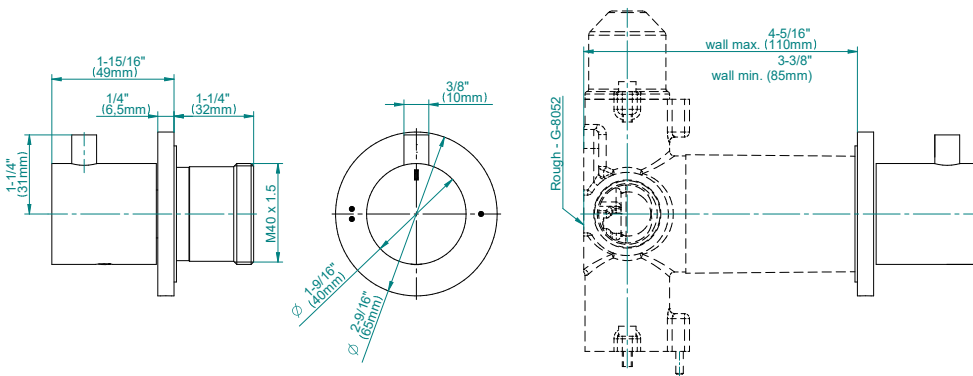

The measurements shown are for reference only. Products and specifications shown are subject to change without notice. Revised 10/2019

www.graff-designs.com | phone: 800-954-4723