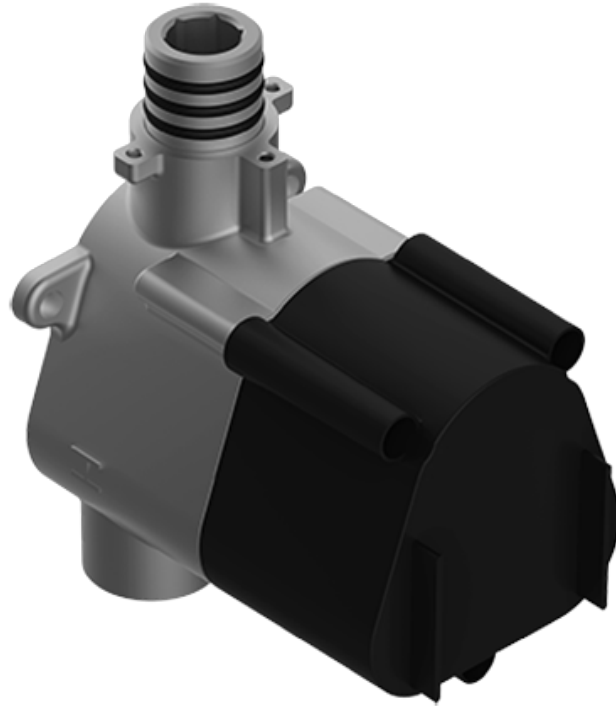

SHOWER  
Aqua-Sense M-Series Full  
Thermostatic Shower System with  
LED  
**GL3.124SE-RH0**

---

**GRAFF**<sup>®</sup>

## Information

- 3/4" thermostatic valve and trim
- 3/4" 2-way diverter valve and trim (2 pieces)
- G-8201 dual-function, stainless steel showerhead, with rainfall and cascade settings, features 134 no-clog, easy-clean spray nozzles
- Single LED light with 6 color variations
- Flush-mounted swivel body sprays (3 pieces)
- Handshower set with wall bracket and 59" hose
- Optional extension kit
- Additional valve details and flow rates
- Flow rates: rainfall  $\leq 2.0$  max gpm, cascade  $\leq 2.0$  max gpm, handshower  $\leq 1.5$  max gpm, body sprays  $\leq 1.5$  max gpm each

SHOWER  
Thermostatic Rough Valve  
**G-8006**

**GRAFF®**

---