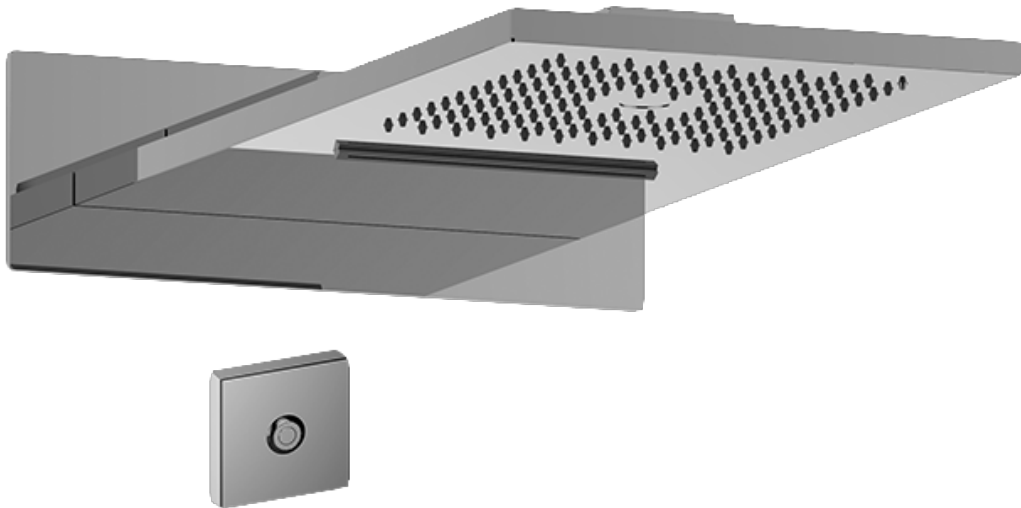

SHOWER
Dual-Function Water Feature with
LED
G-8201

GRAFF®

Information

- Stainless Steel
- Rainfall and Cascade functions
- Functions may be used separately or simultaneously
- Single LED light with 6 color variations
- Rainfall flow rate ≤ 2.0 max gpm
- Cascade flow rate ≤ 2.0 max gpm
- 134 no-clog, easy-clean rubber water nozzles
- Includes wall-mount button for LED control box
- CALGreen

Finishes