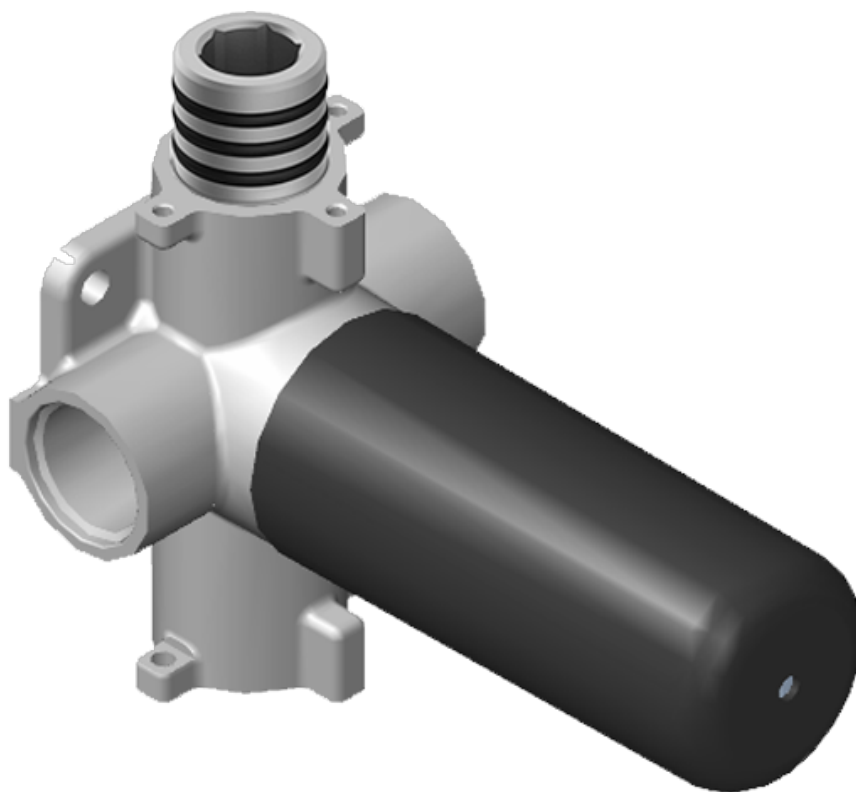

## Information

- 3/4" thermostatic valve and trim
- 3/4" 2-way diverter valve and trim (2 pieces)
- G-8201 dual-function, stainless steel showerhead, with rainfall and cascade settings, features 134 no-clog, easy-clean spray nozzles
- Single LED light with 6 color variations
- Flush-mounted swivel body sprays (3 pieces)
- Handshower set with wall bracket and 59" hose
- Optional extension kit
- Additional valve details and flow rates
- Flow rates: rainfall  $\leq 2.0$  max gpm, cascade  $\leq 2.0$  max gpm, handshower  $\leq 1.5$  max gpm, body sprays  $\leq 1.5$  max gpm each

SHOWER  
Two-Way Diverter Volume Control  
Valve WITH Off Function and Pass-  
Through  
**G-8052**

---

**GRAFF®**