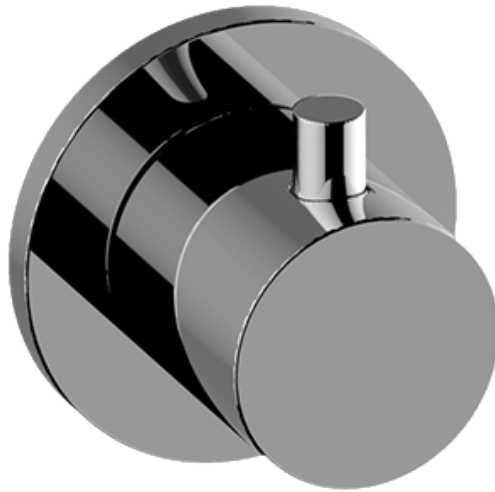

### Finishes

Polished  
Chrome

SHOWER  
M-Series Round Two-Way Diverter  
Valve Trim Plate and Handle  
**G-8068-RH1-T**

---

**GRAFF®**

## Information

- Single metal handle
- Decorative trim plate
- Use with G-8052 2-way diverter (pass through) control rough valve WITH off function
- To complete package, you must order rough valve