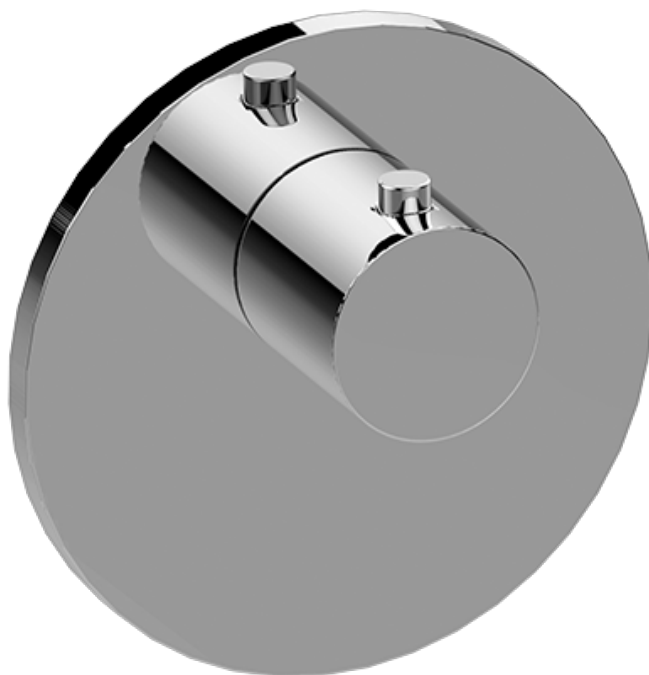

SHOWER
M-Series Round Thermostatic
Valve Trim Plate and Handle
G-8037-RH-T

GRAFF®

Information

- Single metal handle
- Decorative trim plate
- Use with G-8006 thermostatic rough valve
- To complete package, you must order rough valve

Finishes