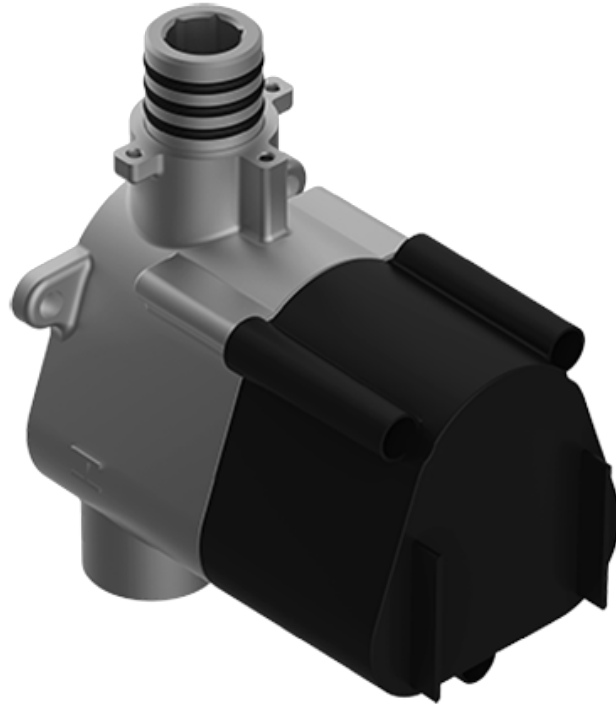

SHOWER
Canterbury M-Series Thermostatic
Shower System - Shower with
Handshower
GS2.022WD-LM34C2

GRAFF®

Information

- 3/4" thermostatic valve and trim
- 3/4" 2-way diverter valve
- 8" showerhead with 11" wall-mounted shower arm
- Showerhead features no-clog, easy-clean spray nozzles
- Handshower set with wall bracket and 59" hose
- Optional extension kit
- Flow rates: showerhead ≤ 1.8 max gpm, handshower ≤ 1.5 max gpm
- ADA
- CALGreen

SHOWER
Thermostatic Rough Valve
G-8006

GRAFF[®]

Information

- 12.9 gpm @ 60 psi
- 3/4" universal inlets
- Built-in service stops
- Stacking outlet feature
- Complete serviceability from front of all units
- Supplied with protective plastic cover
- CalGreen compliant dependent on functions

G-8006

M-Series

3/4" Concealed Thermostatic Rough Valve

Product Features

- 12.9 gpm @ 60 psi
- 3/4" universal inlets
- Built-in service stops
- Stacking outlet feature
- Complete serviceability from front of all units
- Supplied with protective plastic cover
- CalGreen compliant dependent on functions

www.graff-faucets.com | phone: 800-954-4723

SHOWER
Two-Way Diverter Volume Control
Valve WITH Off Function and Pass-
Through
G-8052

GRAFF®

Information

- 11.7 gpm @ 60 psi
- 3/4" universal inlets/outlets with female threads
- Operates one function at a time
- Stacking inlet and pass-through port feature
- Supplied with protective plastic cover
- CALGreen compliant depending on functions