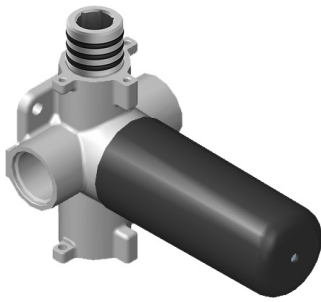

SHOWER
Canterbury M-Series Thermostatic
Shower System - Shower with
Handshower
GS2.022WD-LM34C2

GRAFF®

Information

- 3/4" thermostatic valve and trim
- 3/4" 2-way diverter valve
- 8" showerhead with 11" wall-mounted shower arm
- Showerhead features no-clog, easy-clean spray nozzles
- Handshower set with wall bracket and 59" hose
- Optional extension kit
- Flow rates: showerhead ≤ 1.8 max gpm, handshower ≤ 1.5 max gpm
- ADA
- CALGreen

G-8006

M-Series

3/4" Concealed Thermostatic Rough Valve

Product Features

- 12.9 gpm @ 60 psi
- 3/4" universal inlets
- Built-in service stops
- Stacking outlet feature
- Complete serviceability from front of all units
- Supplied with protective plastic cover
- CalGreen compliant dependent on functions

www.graff-faucets.com | phone: 800-954-4723

SHOWER
Two-Way Diverter Volume Control
Valve WITH Off Function and Pass-
Through
G-8052

GRAFF®

Information

- 11.7 gpm @ 60 psi
- 3/4" universal inlets/outlets with female threads
- Operates one function at a time
- Stacking inlet and pass-through port feature
- Supplied with protective plastic cover
- CALGreen compliant depending on functions

G-8052 M-Series
 2-Way Diverter Volume Control Valve
 WITH Off Function and Pass-Through

Product Features

- 12.1 gpm @ 60 psi
- 3/4" universal inlets/outlets with female threads
- Stacking inlet and pass-through port feature
- Supplied with protective plastic cover
- CalGreen compliant dependent on functions