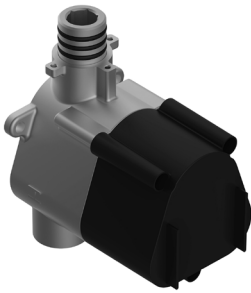

SHOWER
Canterbury M-Series Thermostatic
Shower System - Shower with
Handshower
GS2.022WD-LM34C2

GRAFF®

Information

- 3/4" thermostatic valve and trim
- 3/4" 2-way diverter valve
- 8" showerhead with 11" wall-mounted shower arm
- Showerhead features no-clog, easy-clean spray nozzles
- Handshower set with wall bracket and 59" hose
- Optional extension kit
- Flow rates: showerhead ≤ 1.8 max gpm, handshower ≤ 1.5 max gpm
- ADA
- CALGreen

SHOWER
Thermostatic Rough Valve
G-8006

GRAFF[®]

Information

- 12.9 gpm @ 60 psi
- 3/4" universal inlets
- Built-in service stops
- Stacking outlet feature
- Complete serviceability from front of all units
- Supplied with protective plastic cover
- CalGreen compliant dependent on functions

G-8006

M-Series

3/4" Concealed Thermostatic Rough Valve

Product Features

- 12.9 gpm @ 60 psi
- 3/4" universal inlets
- Built-in service stops
- Stacking outlet feature
- Complete serviceability from front of all units
- Supplied with protective plastic cover
- CalGreen compliant dependent on functions

www.graff-faucets.com | phone: 800-954-4723

SHOWER
Two-Way Diverter Volume Control
Valve WITH Off Function and Pass-
Through
G-8052

GRAFF®

Information

- 11.7 gpm @ 60 psi
- 3/4" universal inlets/outlets with female threads
- Operates one function at a time
- Stacking inlet and pass-through port feature
- Supplied with protective plastic cover
- CALGreen compliant depending on functions