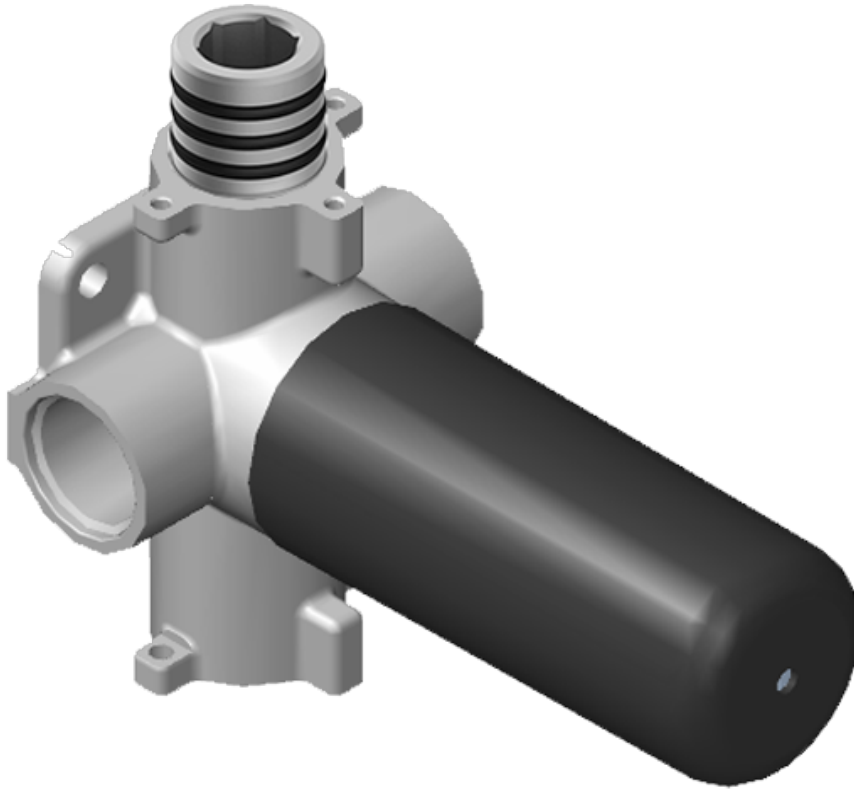

SHOWER
Canterbury M-Series Thermostatic
Shower System - Shower with
Handshower
GS2.022WD-LM34C2

GRAFF®

Information

- 3/4" thermostatic valve and trim
- 3/4" 2-way diverter valve
- 8" showerhead with 11" wall-mounted shower arm
- Showerhead features no-clog, easy-clean spray nozzles
- Handshower set with wall bracket and 59" hose
- Optional extension kit
- Flow rates: showerhead ≤ 1.8 max gpm, handshower ≤ 1.5 max gpm
- ADA
- CALGreen

G-8006

M-Series

3/4" Concealed Thermostatic Rough Valve

Product Features

- 12.9 gpm @ 60 psi
- 3/4" universal inlets
- Built-in service stops
- Stacking outlet feature
- Complete serviceability from front of all units
- Supplied with protective plastic cover
- CalGreen compliant dependent on functions

www.graff-faucets.com | phone: 800-954-4723

SHOWER
Two-Way Diverter Volume Control
Valve WITH Off Function and Pass-
Through
G-8052

GRAFF®

Information

- 11.7 gpm @ 60 psi
- 3/4" universal inlets/outlets with female threads
- Operates one function at a time
- Stacking inlet and pass-through port feature
- Supplied with protective plastic cover
- CALGreen compliant depending on functions

G-8052 M-Series
 2-Way Diverter Volume Control Valve
 WITH Off Function and Pass-Through

Product Features

- 12.1 gpm @ 60 psi
- 3/4" universal inlets/outlets with female threads
- Stacking inlet and pass-through port feature
- Supplied with protective plastic cover
- CalGreen compliant dependent on functions