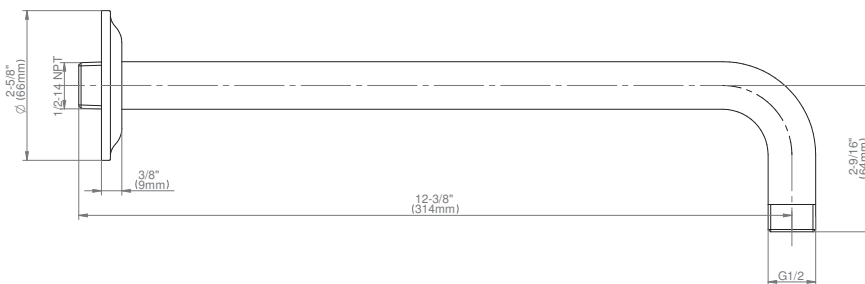

The measurements shown are for reference only. Products and specifications shown are subject to change without notice. Revised 7/2019.

www.graff-designs.com | phone: 800-954-4723