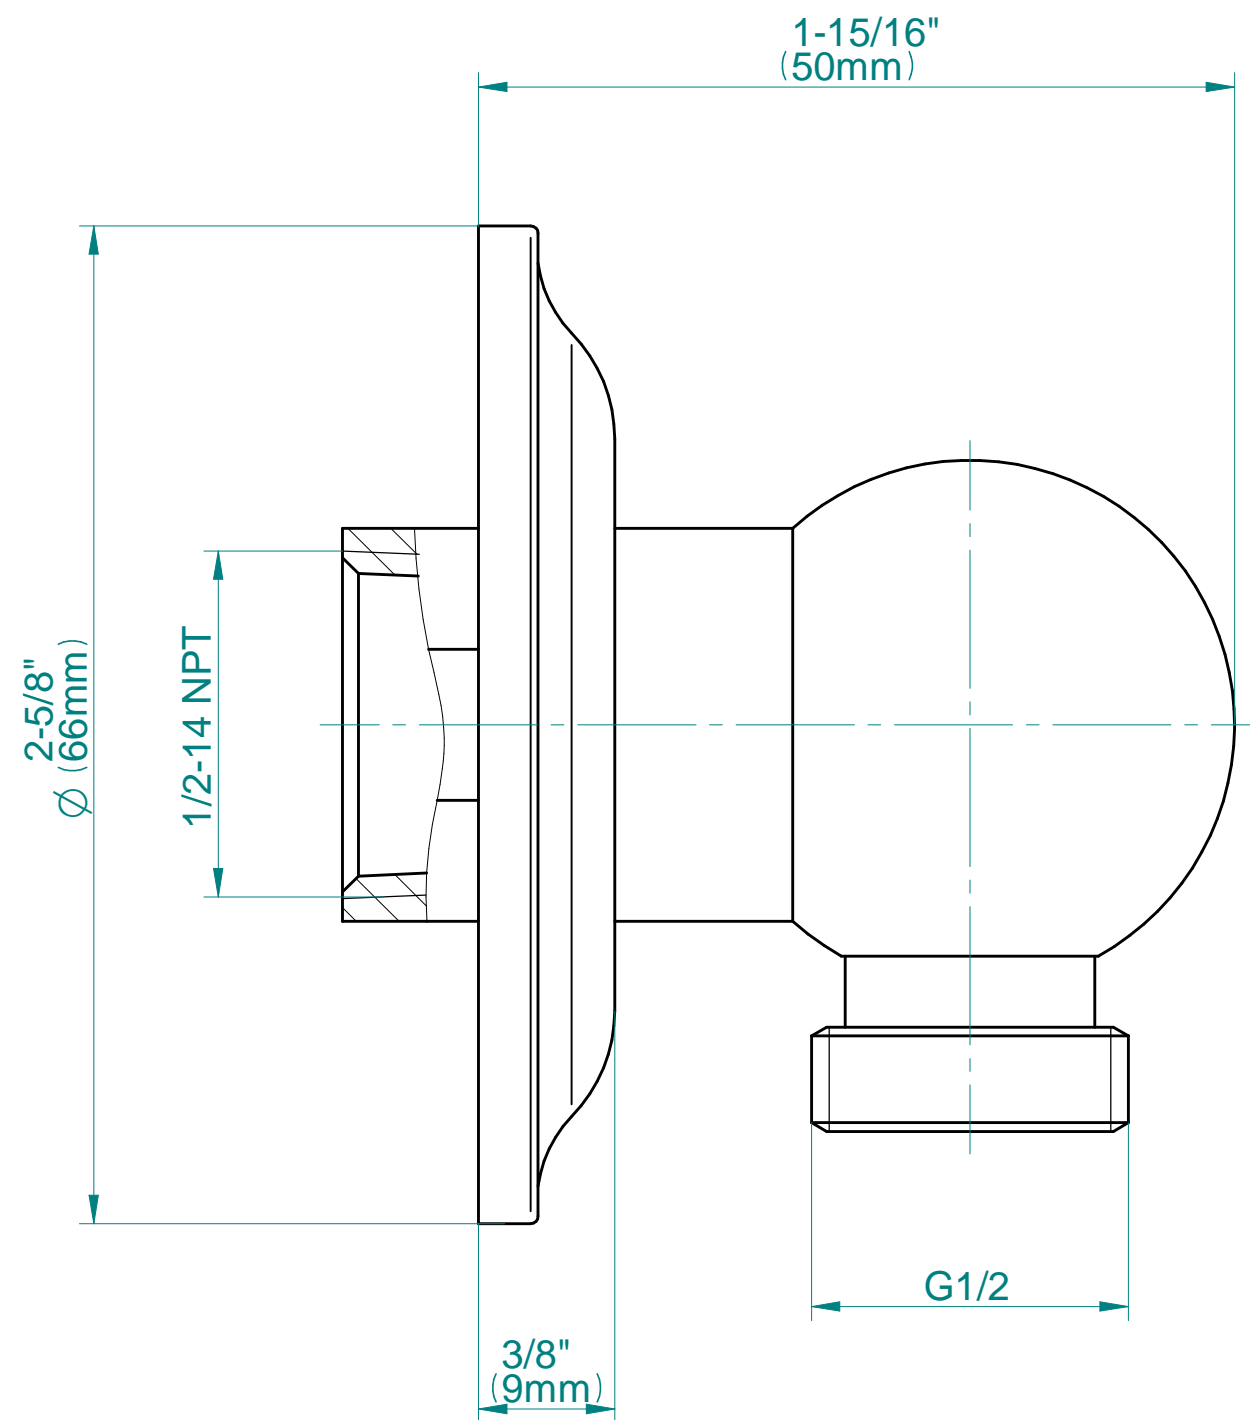

G-8663

CAMDEN Series