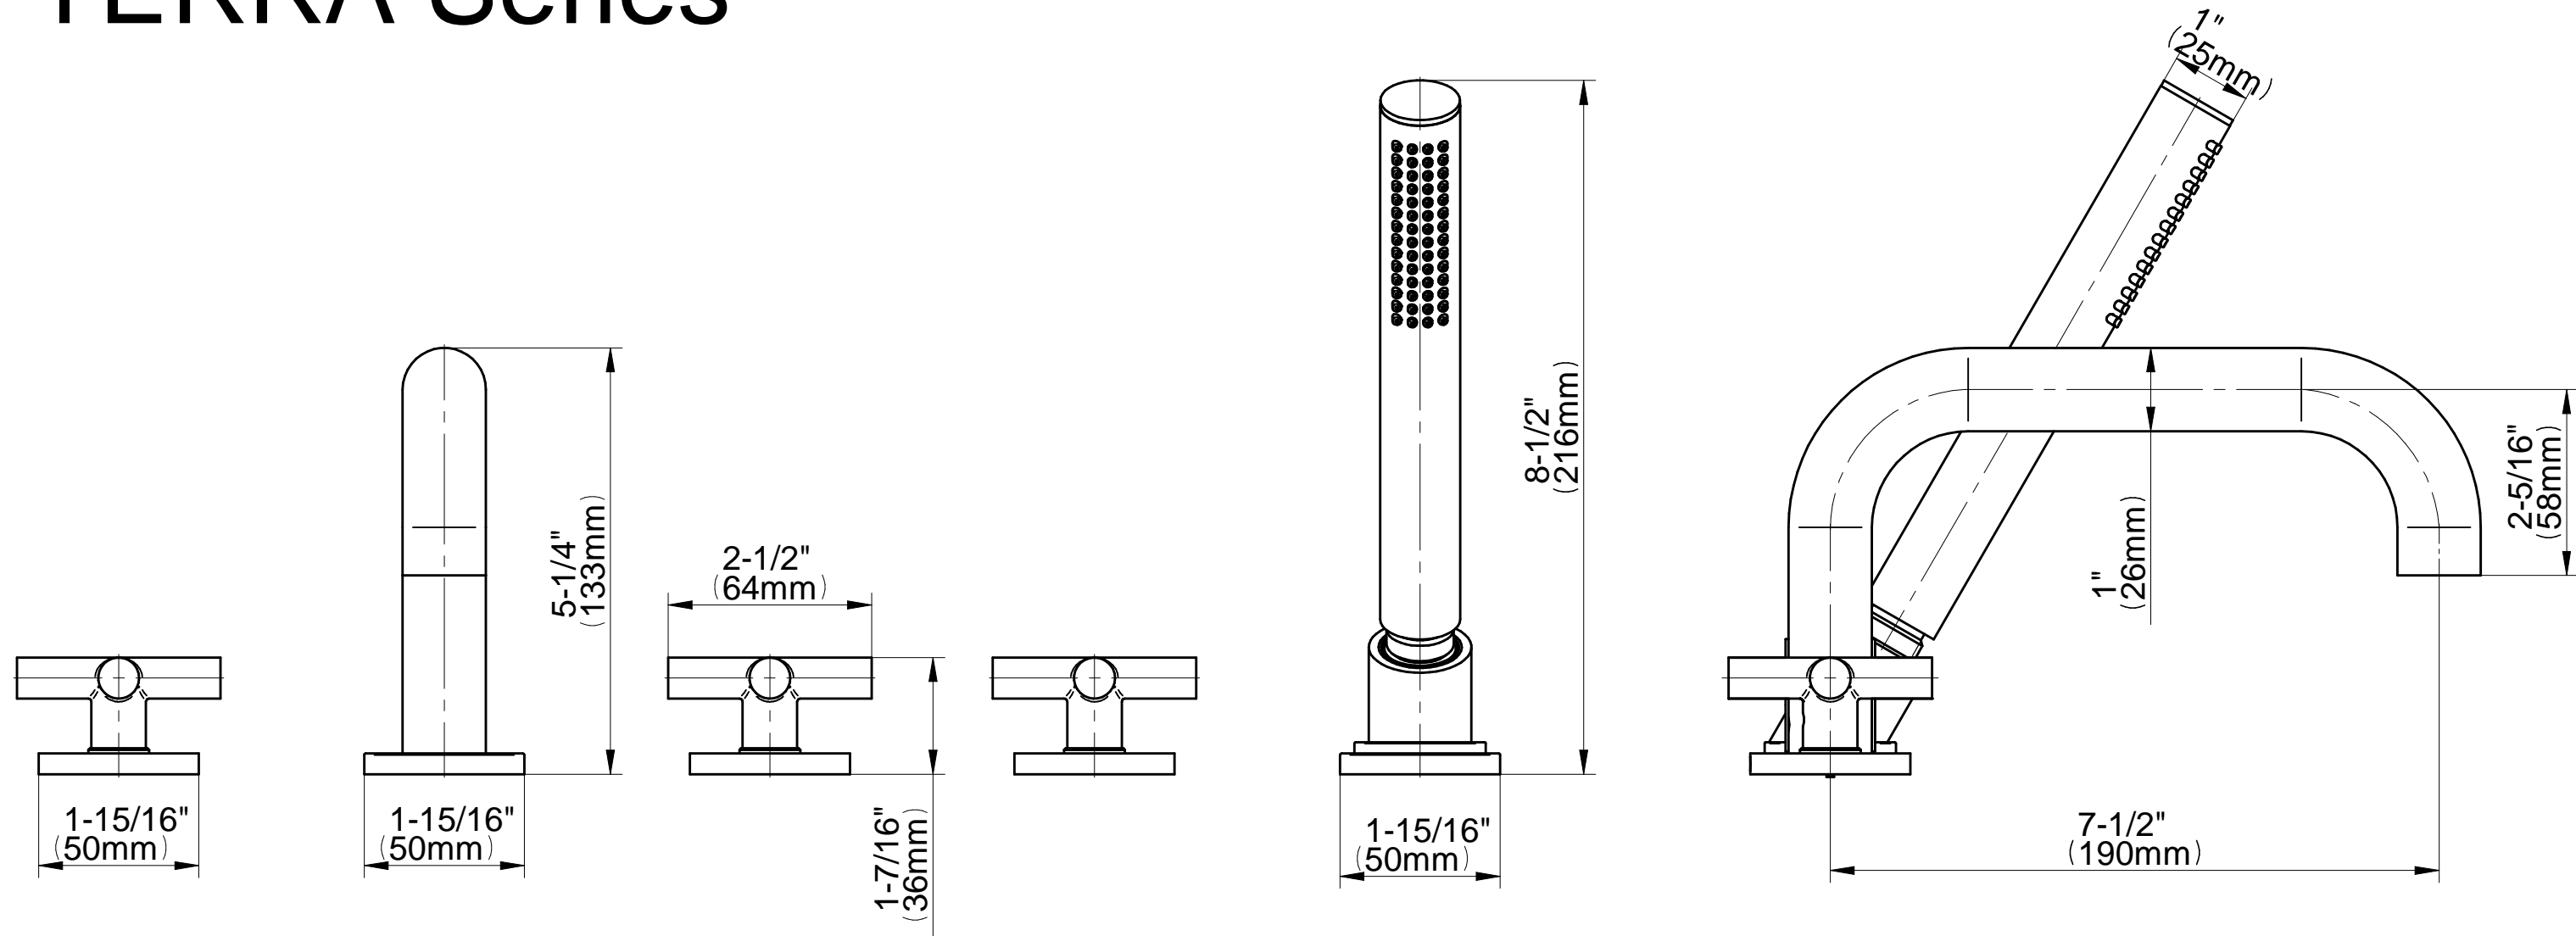

BATHROOM
Terra Roman Tub Set
G-6751-C17B

GRAFF[®]

Information

- Aerated flow rate ~7 gpm @45 psi
- Deck-mounted handshower and diverter set included
- Optional in-line pressure balancing valve
- ADA

G-6751-C17B-T

TERRA Series

BATHROOM
M.E. Deck-Mounted Handshower
& Diverter Set
G-6156-C17B

GRAFF®

Information

- Matches G-6152-C17B and G-6750-C17B Roman tub sets
- Handshower hose included

Finishes

G-6151-C17B Series

Information

- Matching deck-mounted handshower & diverter set available
- ADA

Finishes

G-6750-C17B-T

TERRA Series