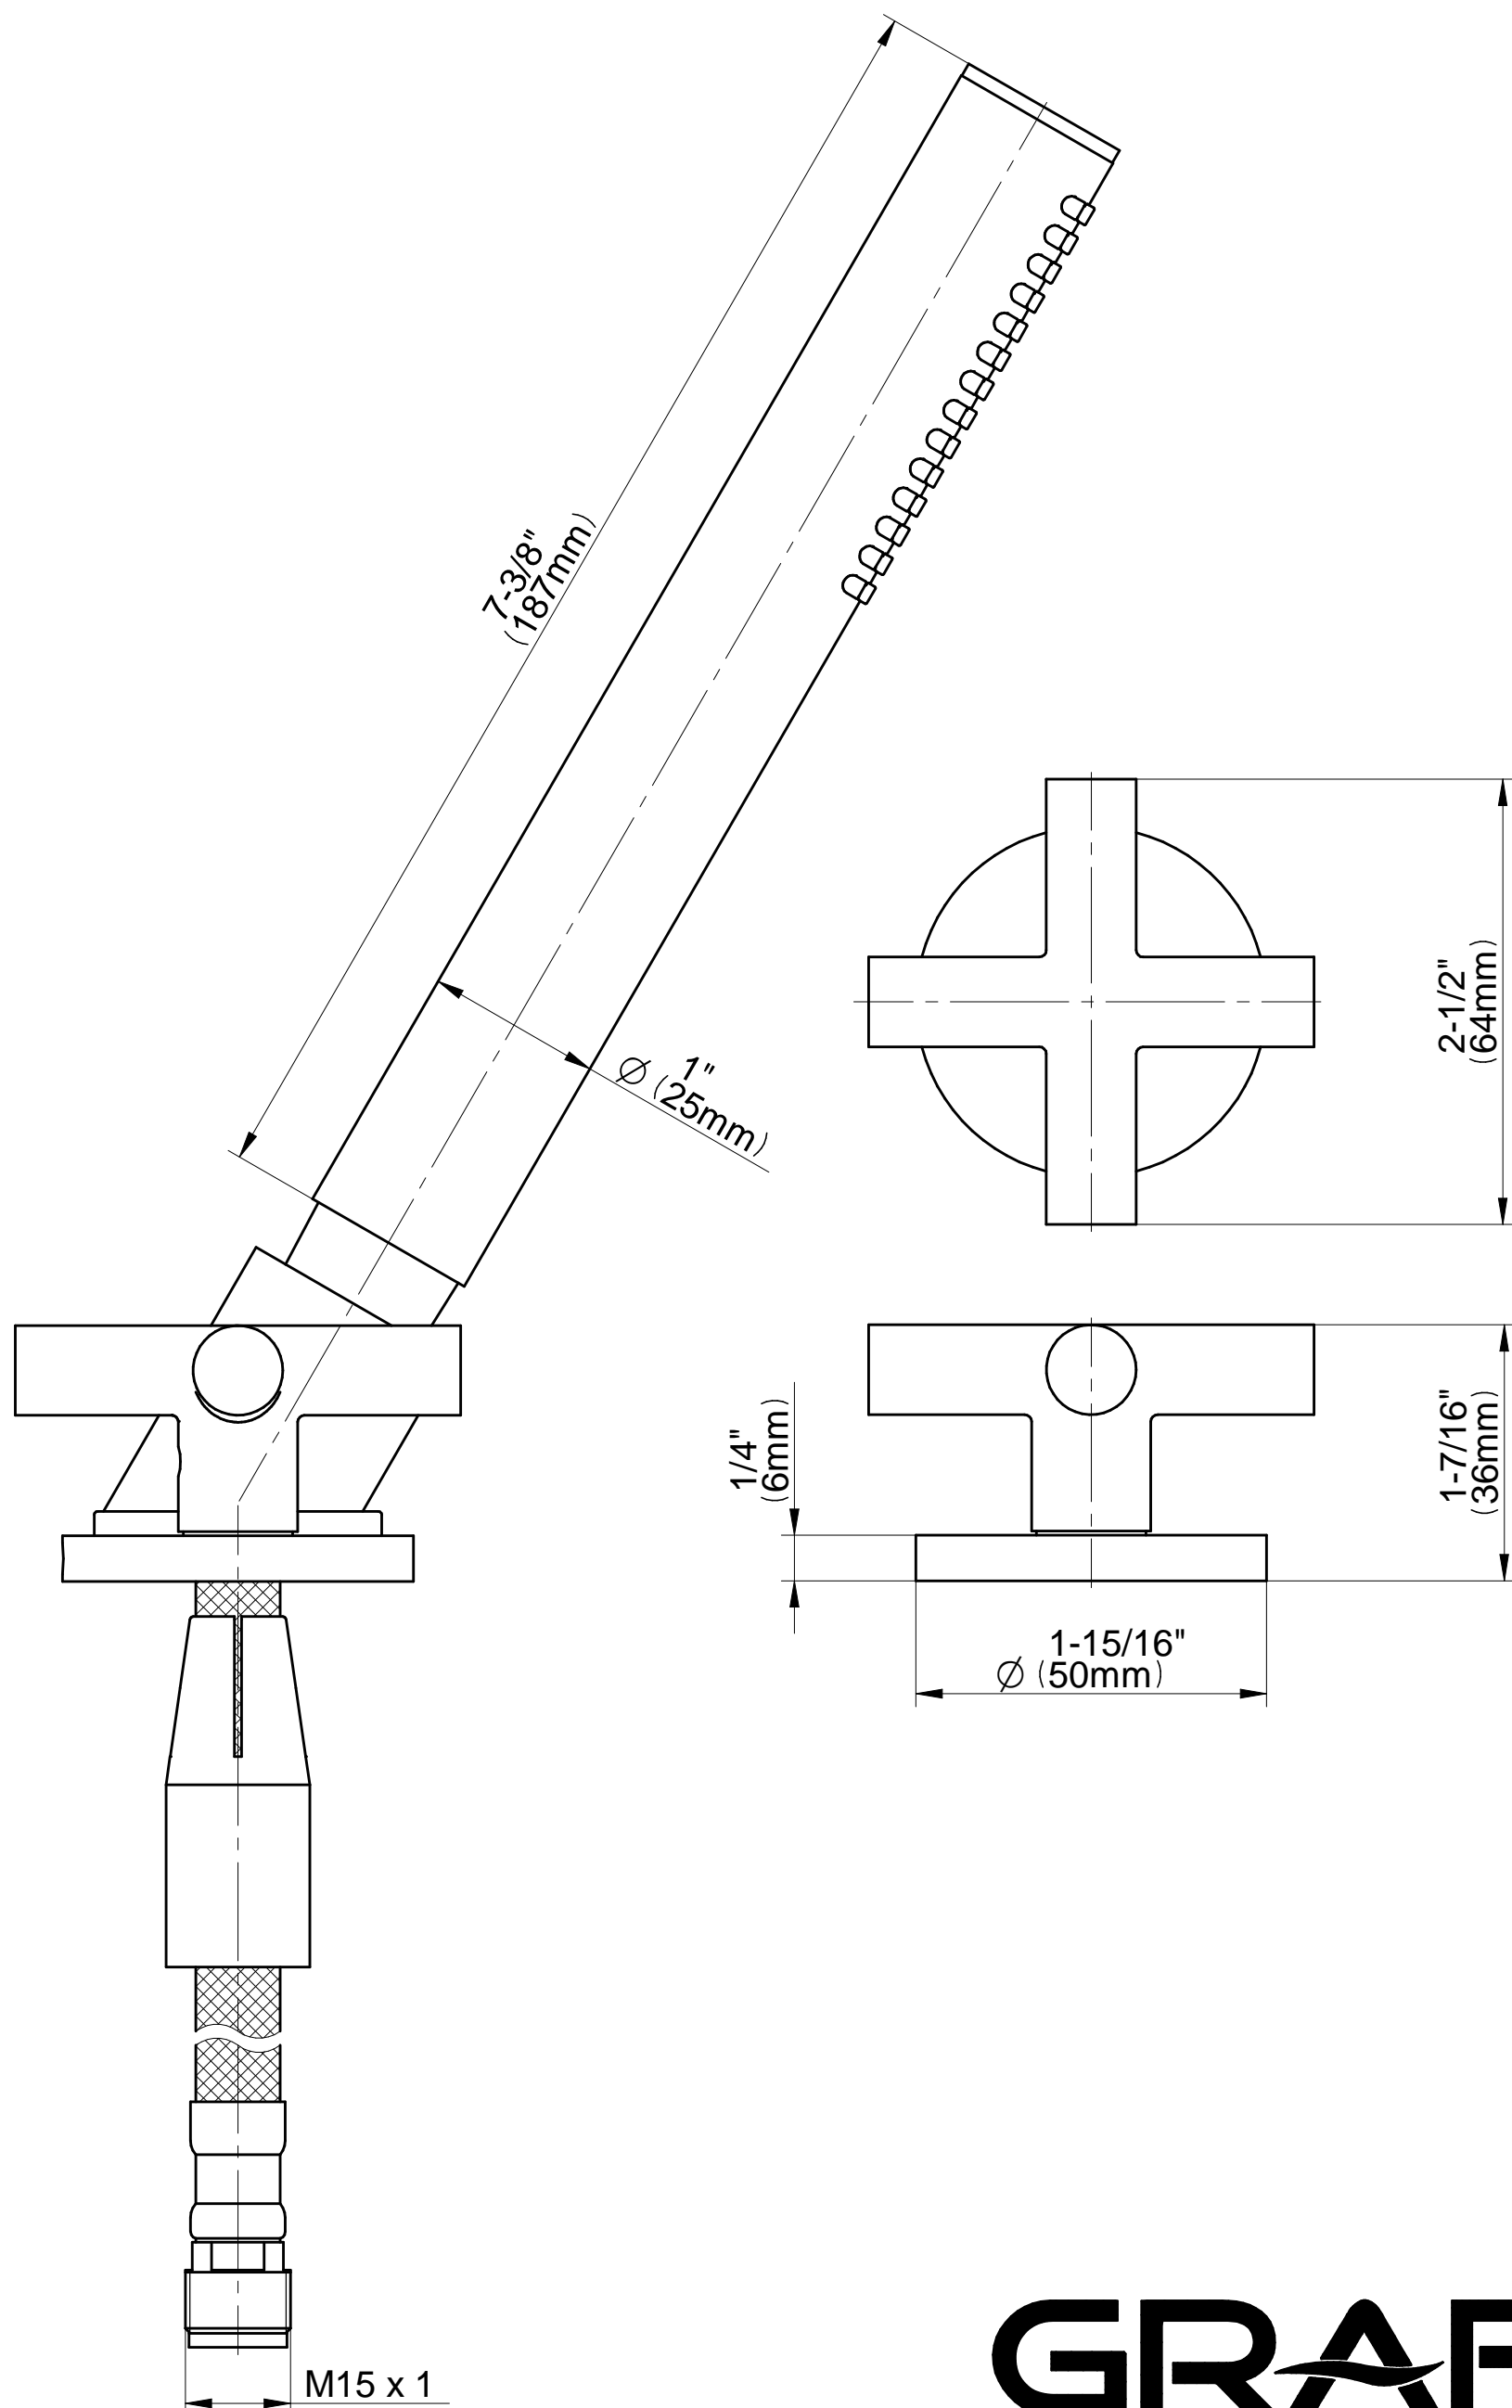

BATHROOM
Terra Roman Tub Set
G-6751-C17B

GRAFF[®]

Information

- Aerated flow rate ~7 gpm @45 psi
- Deck-mounted handshower and diverter set included
- Optional in-line pressure balancing valve
- ADA

G-6751-C17B-T

TERRA Series

BATHROOM
M.E. Deck-Mounted Handshower
& Diverter Set
G-6156-C17B

GRAFF®

Information

- Matches G-6152-C17B and G-6750-C17B Roman tub sets
- Handshower hose included

Finishes

G-6151-C17B Series

Information

- Matching deck-mounted handshower & diverter set available
- ADA

Finishes

G-6750-C17B-T

TERRA Series