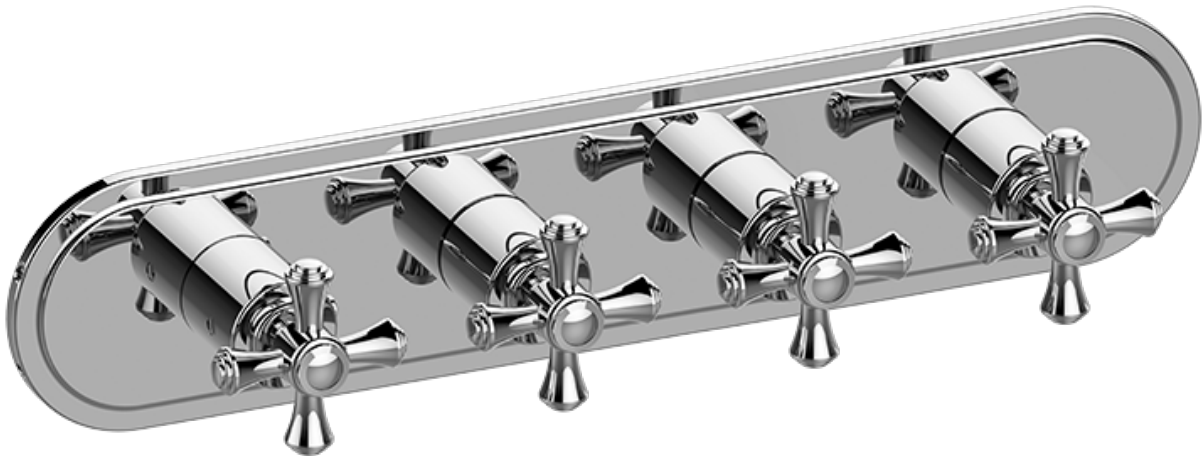

SHOWER
Lauren M-Series Valve Horizontal
Trim with Four Handles
G-8088H-C3E0-T

GRAFF®

Information

- Four metal handles, decorative trim plate
- Use with M-Series rough valves

Finishes

24K Gold

24K Brushed
Gold

Olive Bronze

Polished
Chrome

Polished
Nickel

Steelnox®
(Satin Nickel)

Vintage
Brushed Brass