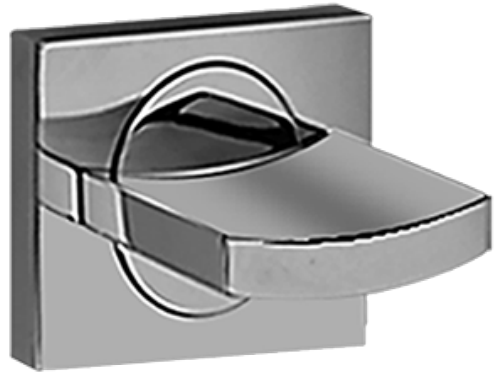

BATHROOM
Luna Wall-Mounted Tub Filler
w/Wall-Mounted Handles
G-6053-C14U

GRAFF®

Information

- Wall-mounted spout installation
- Wall-mounted handle installation
- Roman Tub Spout Flow Rate ~9.5 gpm @60 psi
- 8-3/14" spout reach
- Optional in-line pressure balancing valve

BATHROOM
Sade/Targa/Luna Tub Handle Set -
Wall-Mounted
C14U-BS

GRAFF®

Finishes

Polished
Chrome

Steelnox®
(Satin Nickel)

C14U-BS, VS, WS

LUNA, SADE, TARGA Series

BATHROOM
Spout Connection Rough
G-1075

GRAFF®

Finishes

Polished
Chrome

Steelnox®
(Satin Nickel)

Product Features

- Spout connection rough

Warranty

- Limited lifetime warranty

Polished
Chrome

Steelnix®
(Satin Nickel)

Product Features

- Wall-mounted spout installation
- Trim only

Available Finishes

- Polished Chrome
G-6000-PC-T
- SteelInox[®] G-6000-SN-T

Warranty

- Limited lifetime warranty