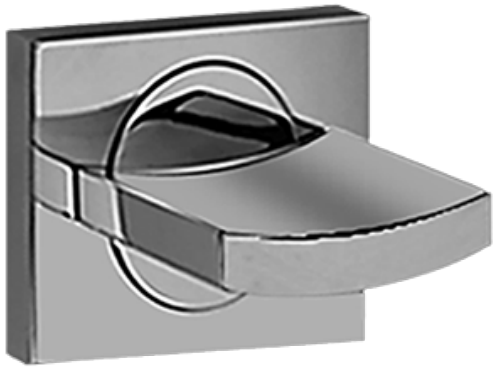

BATHROOM
Luna Wall-Mounted Tub Filler
w/Wall-Mounted Handles
G-6053-C14U

GRAFF®

Information

- Wall-mounted spout installation
- Wall-mounted handle installation
- Roman Tub Spout Flow Rate ~9.5 gpm @60 psi
- 8-3/14" spout reach
- Optional in-line pressure balancing valve

BATHROOM
Sade/Targa/Luna Tub Handle Set -
Wall-Mounted
C14U-BS

GRAFF®

Finishes

Polished
Chrome

Steelnox®
(Satin Nickel)

C14U-BS, VS, WS

LUNA, SADE, TARGA Series

BATHROOM
Spout Connection Rough
G-1075

GRAFF®

Finishes

Polished
Chrome

Steelnox®
(Satin Nickel)

Product Features

- Spout connection rough

Warranty

- Limited lifetime warranty

Polished
Chrome

Steelnix®
(Satin Nickel)

Product Features

- Wall-mounted spout installation
- Trim only

Available Finishes

- Polished Chrome
G-6000-PC-T
- SteelInox[®] G-6000-SN-T

Warranty

- Limited lifetime warranty