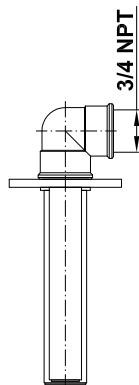

Product Features

- Spout connection rough

Warranty

- Limited lifetime warranty

For complete warranty information go to www.graff-faucets.com/en-nam/warranty