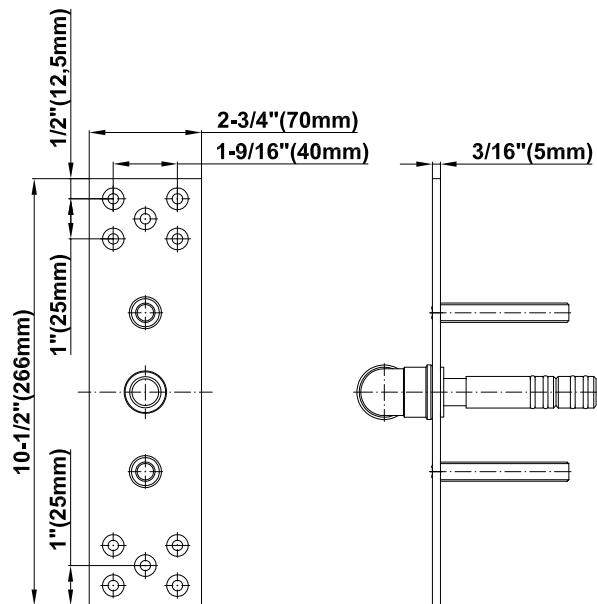

Product Features

- Spout connection rough

Warranty

- Limited lifetime warranty

For complete warranty information go to www.graff-faucets.com/en-nam/warranty