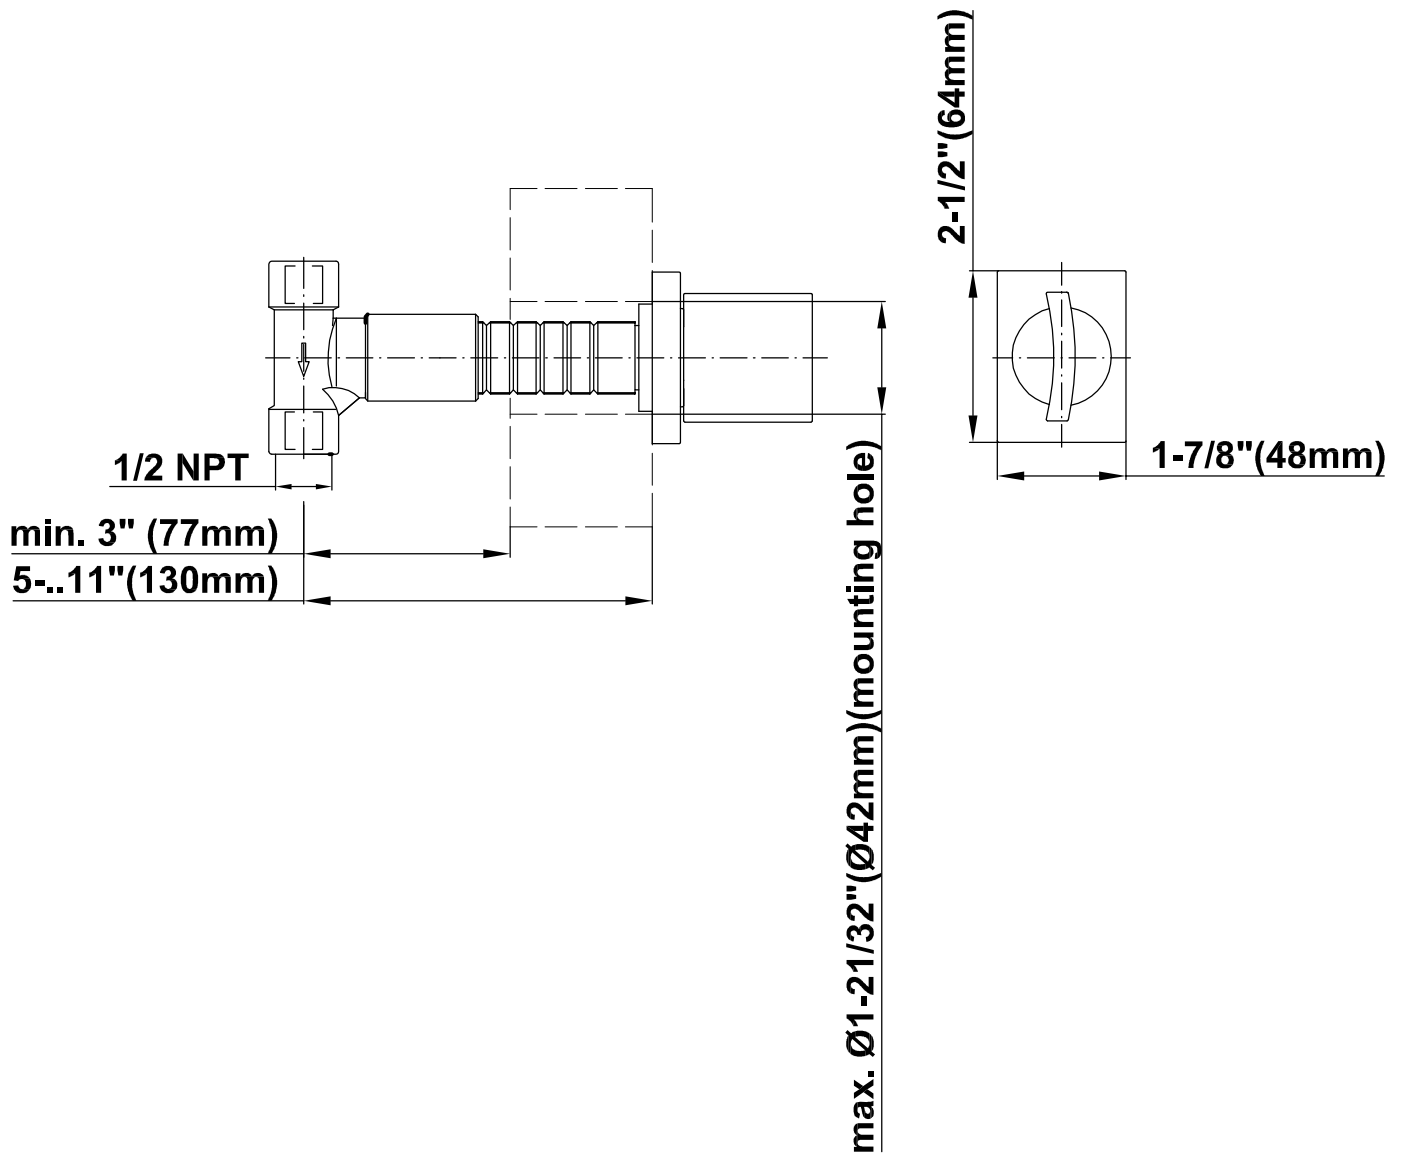

BATHROOM
Luna Wall-Mounted Tub Filler
w/Wall-Mounted Handles
G-6053-C14U

GRAFF®

Information

- Wall-mounted spout installation
- Wall-mounted handle installation
- Roman Tub Spout Flow Rate ~9.5 gpm @60 psi
- 8-3/14" spout reach
- Optional in-line pressure balancing valve

BATHROOM
Sade/Targa/Luna Tub Handle Set -
Wall-Mounted
C14U-BS

GRAFF®

Finishes

Polished
Chrome

Steelnox®
(Satin Nickel)

C14U-BS, VS, WS

LUNA, SADE, TARGA Series

BATHROOM
Spout Connection Rough
G-1075