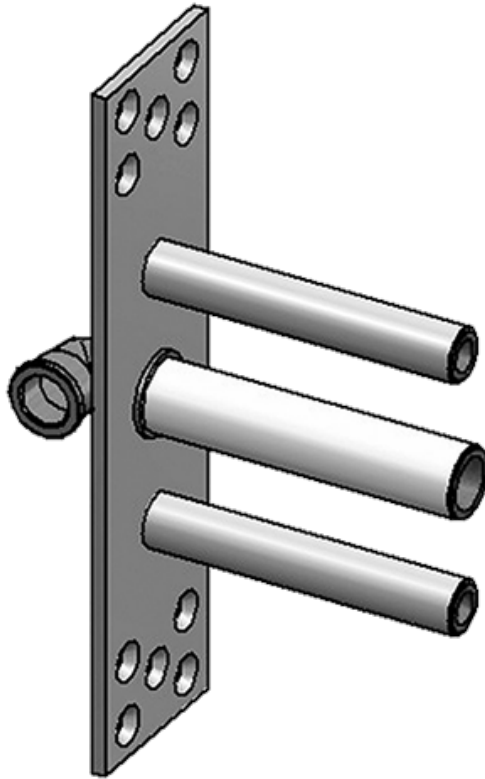

BATHROOM
Luna Wall-Mounted Tub Filler
w/Wall-Mounted Handles
G-6053-C14U

GRAFF®

Information

- Wall-mounted spout installation
- Wall-mounted handle installation
- Roman Tub Spout Flow Rate ~9.5 gpm @60 psi
- 8-3/14" spout reach
- Optional in-line pressure balancing valve

BATHROOM
Sade/Targa/Luna Tub Handle Set -
Wall-Mounted
C14U-BS

GRAFF®

Finishes

Polished
Chrome

Steelnox®
(Satin Nickel)

C14U-BS, VS, WS

LUNA, SADE, TARGA Series

BATHROOM
Spout Connection Rough
G-1075

GRAFF®

Finishes

Polished
Chrome

Steelnox®
(Satin Nickel)

Product Features

- Spout connection rough

Warranty

- Limited lifetime warranty

For complete warranty information go to www.graff-faucets.com/en-nam/warranty

BATHROOM
Luna Wall-Mounted
Lavatory/Vessel Filler - Trim Only
G-6000-T

GRAFF®

Information

- Wall-mounted spout installation

Finishes