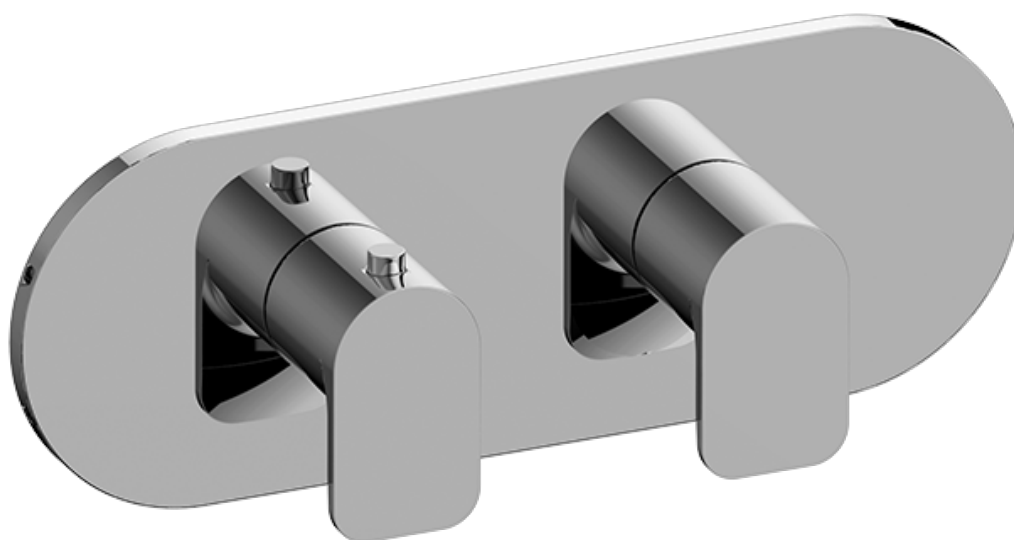

SHOWER
 Sento M-Series Valve Horizontal
 Trim with Two Handles
G-8047H-LM42E0-T

Information

- Two metal handles, decorative trim plate
- Use with M-Series rough valves
- ADA

Finishes

G-8047H-LM42E0-T

SENTO Series