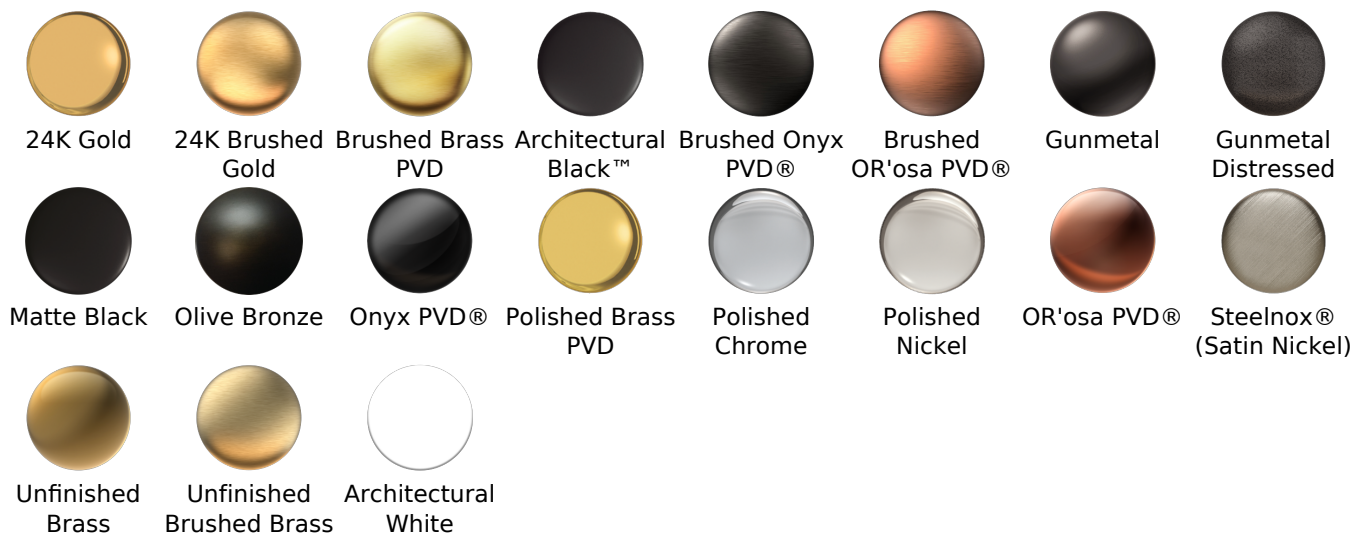

SHOWER
 Sento M-Series Valve Horizontal
 Trim with Two Handles
G-8047H-LM42E0-T

Information

- Two metal handles, decorative trim plate
- Use with M-Series rough valves
- ADA

Finishes

G-8047H-LM42E0-T

SENTO Series