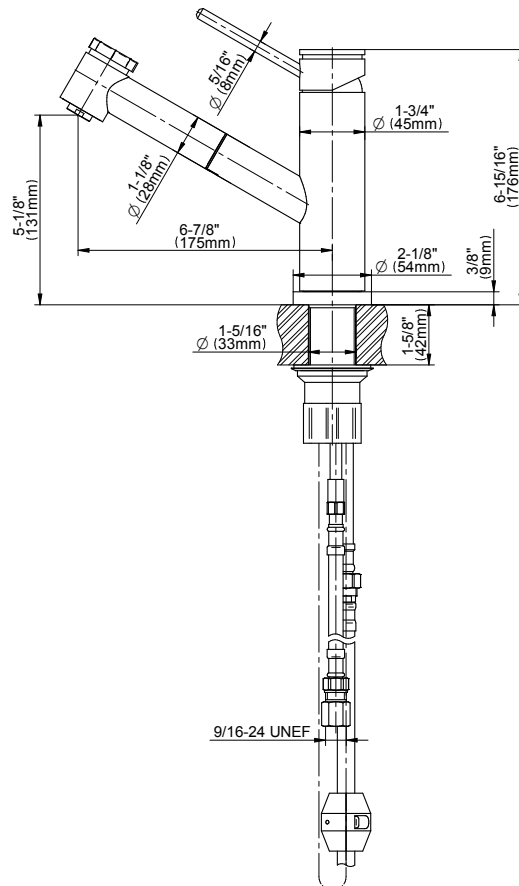

The measurements shown are for reference only. Products and specifications shown are subject to change without notice. Revised 06/2014

www.graff-faucets.com | phone: 800-954-4723