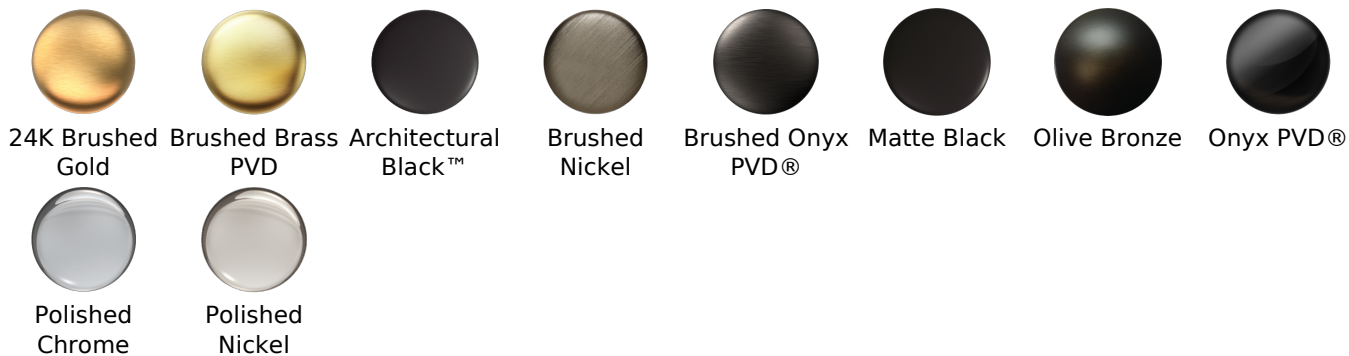

KITCHEN  
M.E. 25 Pull-Out Bar/Prep Faucet  
**G-5425-LM53**

**GRAFF®**

### Finishes