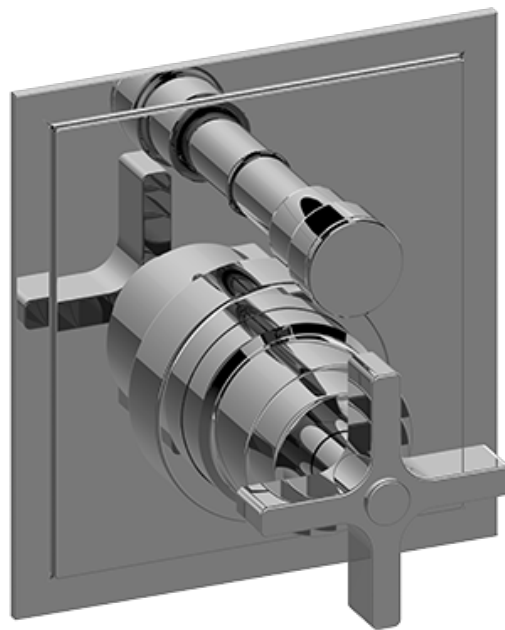

SHOWER
 Finezza Pressure Balancing Valve
 Trim Plate with Handle and
 Diverter
G-7085-C15S-T

Information

- Single metal handle and decorative trim plate
- Includes push-button diverter
- Use with G-7055 Pressure Balancing rough valve

G-7085-C15S-T

FINEZZA UNO Series