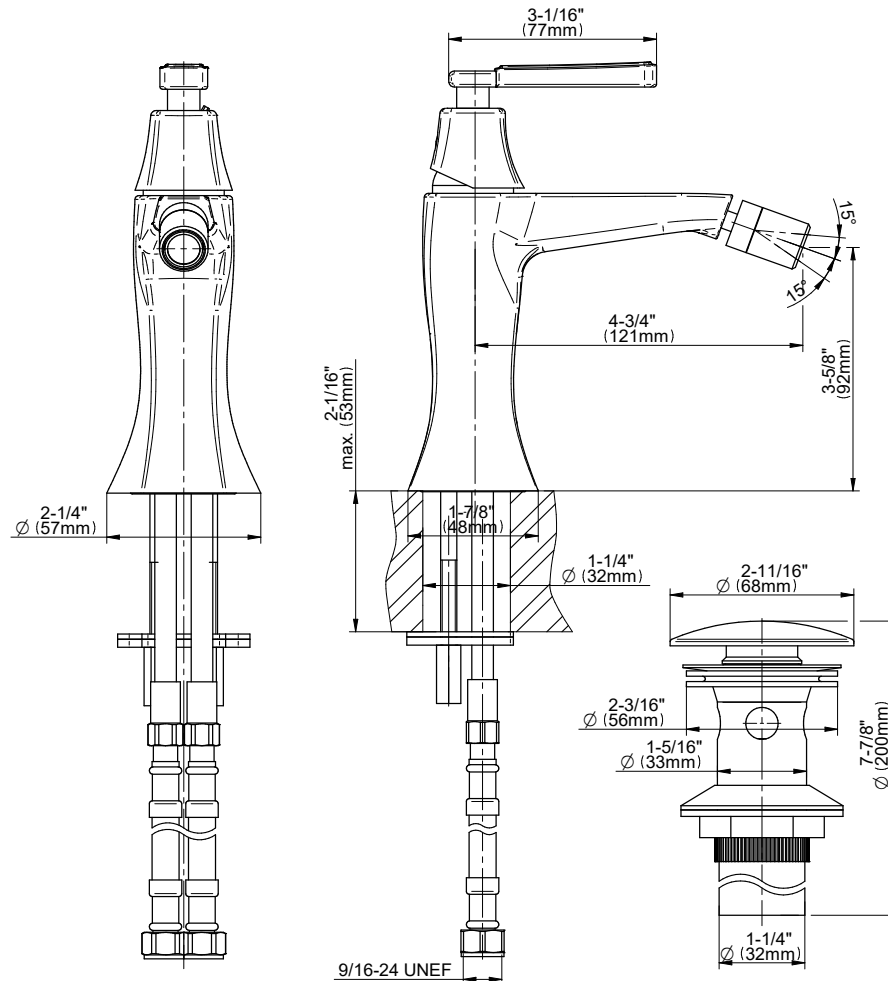

The measurements shown are for reference only. Products and specifications shown are subject to change without notice. Revised 01/2017

www.graff-faucets.com | phone: 800-954-4723