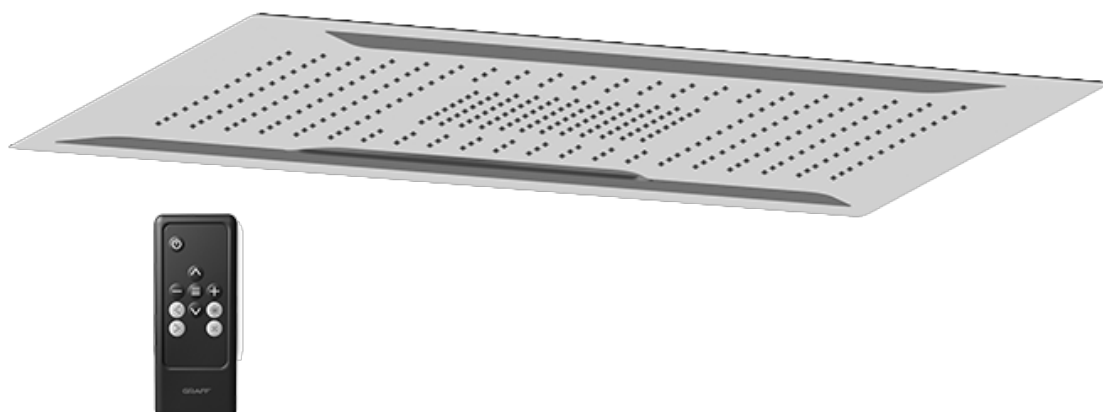

Finishes

Polished
Chrome

G-8041

SHOWER
3-Way High Flow Transfer Rough
Valve WITH off function
G-8050

GRAFF®

Information

- Intended for use with Thermostatic Shower Systems
- 1/2" 3-way diverter valve with 3 outlets and off function
- Universal inlets/outlets with female threads
- Operates one function at a time
- Supplied with protective plastic cover
- CALGreen compliant depending on functions
- CALGreen

Finishes

Polished
Chrome

G-8050

SHOWER
Fontaine Transfer Valve Trim
Plates and Handle
G-8066-C10S-T

GRAFF®

Information

- Single metal lever handle
- Decorative trim plate WITH off function
- Use with G-8050 (4-port thermostatic diverter valve w/stop)
- To complete package, you must order rough diverter valve
- This is a discontinued product. Please see below for similar product recommendations.

Finishes

Polished
Chrome

G-8066

SHOWER
Ceiling-Mount Showerhead
System
G-8221

GRAFF®

Information

- Rainfall, rain curtain and cascade water functions
- 6-color LED chromotherapy lighting
- Battery powered LED controller with wall-mounted holder
- No-clog, easy-clean spray nozzles
- Showerhead flow rate ≤ 1.8 max gpm
- CALGreen

Finishes

Polished
Chrome

G-8221-SP

Aqua-Sense Collection
Ceiling-Mount Showerhead

Product Features

- Rainfall, rain curtain and cascade water functions
- 6-color LED chromotherapy lighting
- Battery powered LED controller with wall-mounted holder
- No-clog, easy-clean spray nozzles
- Showerhead flow rate ≤ 1.8 max gpm