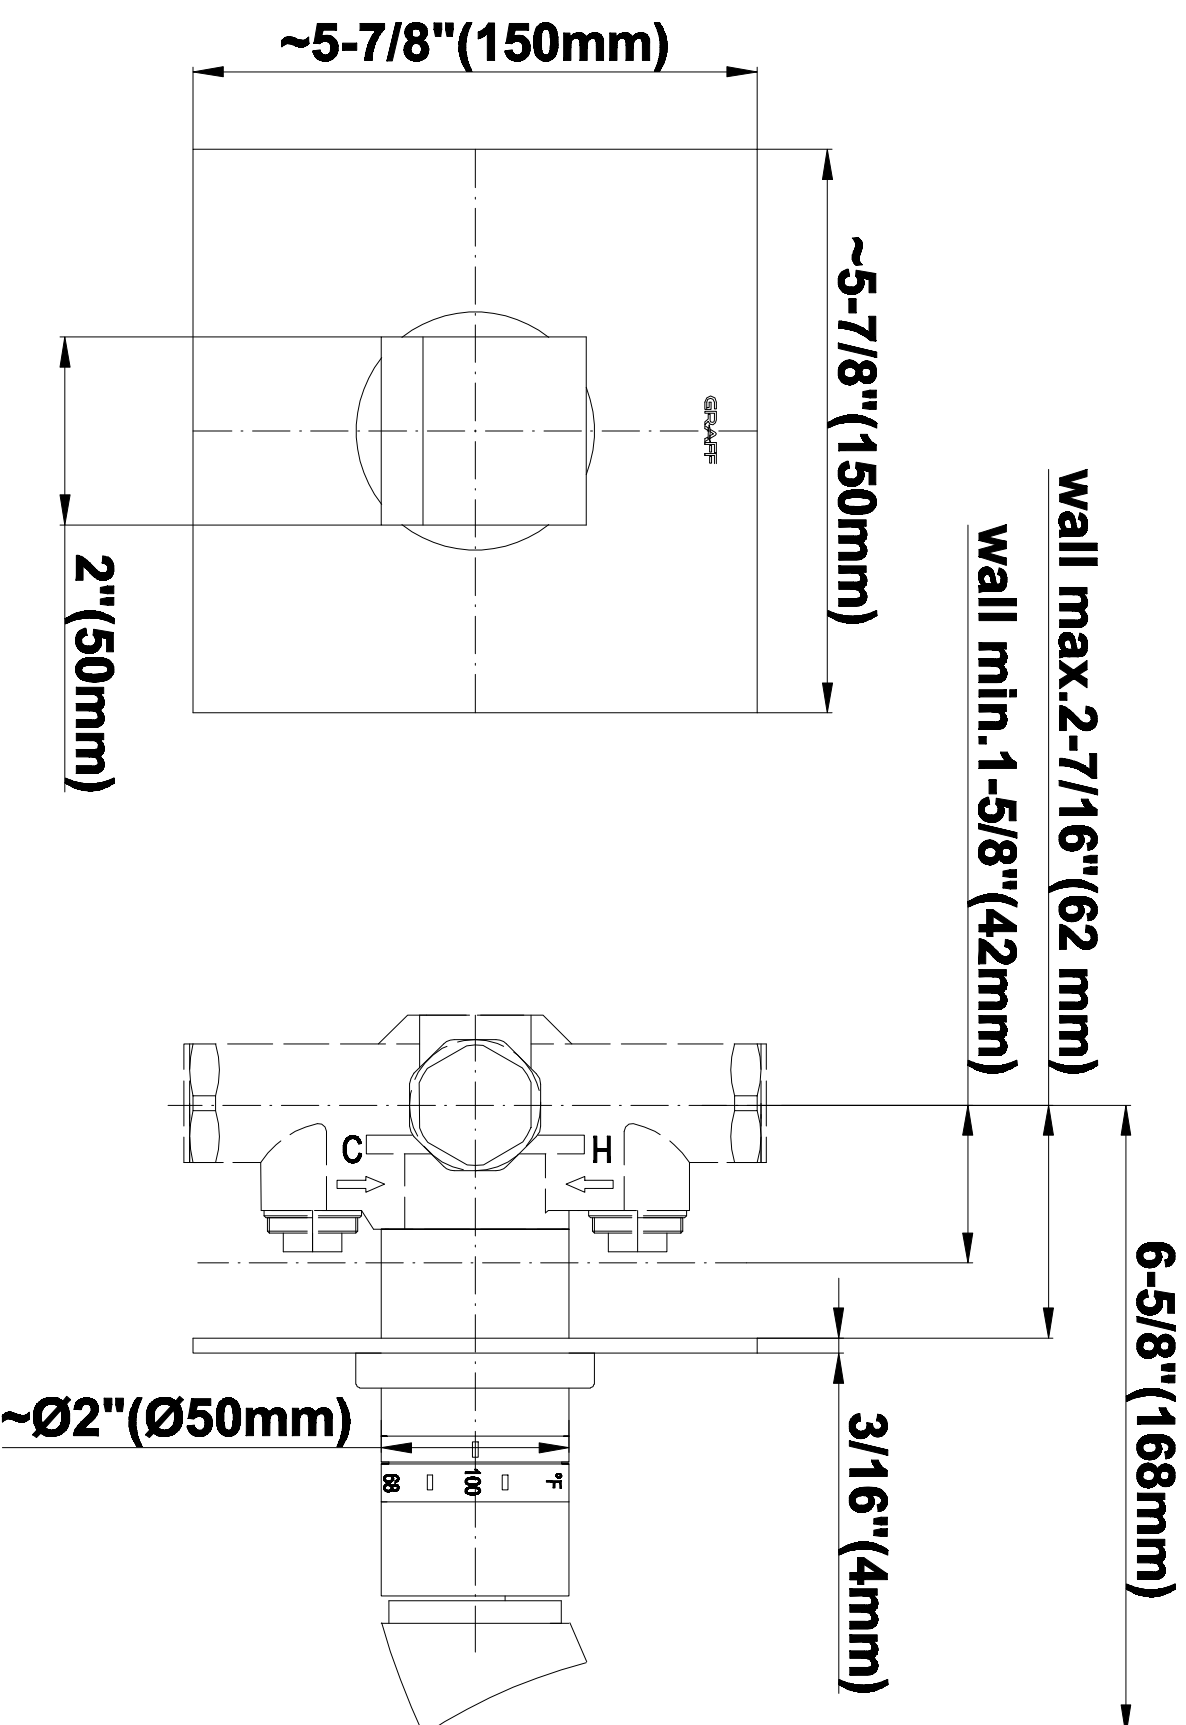

SHOWER
Ceiling-Mount Shower System
w/Diverter Valve
AQ5.000A-LM39S

GRAFF®

Information

- Wall-mounted, battery-powered controller and holder; controls LED chromotherapy lighting
- Rainfall, rain curtain and cascade water functions
- No-clog, easy-clean spray nozzles
- Showerhead flow rate ≤ 2.5 gpm
- Includes trim plate & handle and diverter valve
- ADA

SHOWER
Rough
G-8005

GRAFF[®]

Information

- 18.4 gpm @ 60 psi
- 3/4" universal inlets/outlets with female threads
- Built-in service stops
- Complete serviceability from front of all units
- Supplied with protective plastic cover
- Thermostatic valve uses a paraffin wax cartridge

Finishes

Polished
Chrome

SHOWER
Fontaine SOLID Trim Plate
w/Handle
G-8041-C10S-T

GRAFF[®]

Information

- Single metal handle
- Decorative trim plate
- Use with G-8000 or G-8005 thermostatic rough valve
- To complete package, you must order rough valve
- This is a discontinued product. Please see below for similar product recommendations.

Finishes

Polished
Chrome

G-8041

SHOWER
3-Way High Flow Transfer Rough
Valve WITH off function
G-8050

GRAFF®

Information

- Intended for use with Thermostatic Shower Systems
- 1/2" 3-way diverter valve with 3 outlets and off function
- Universal inlets/outlets with female threads
- Operates one function at a time
- Supplied with protective plastic cover
- CALGreen compliant depending on functions
- CALGreen