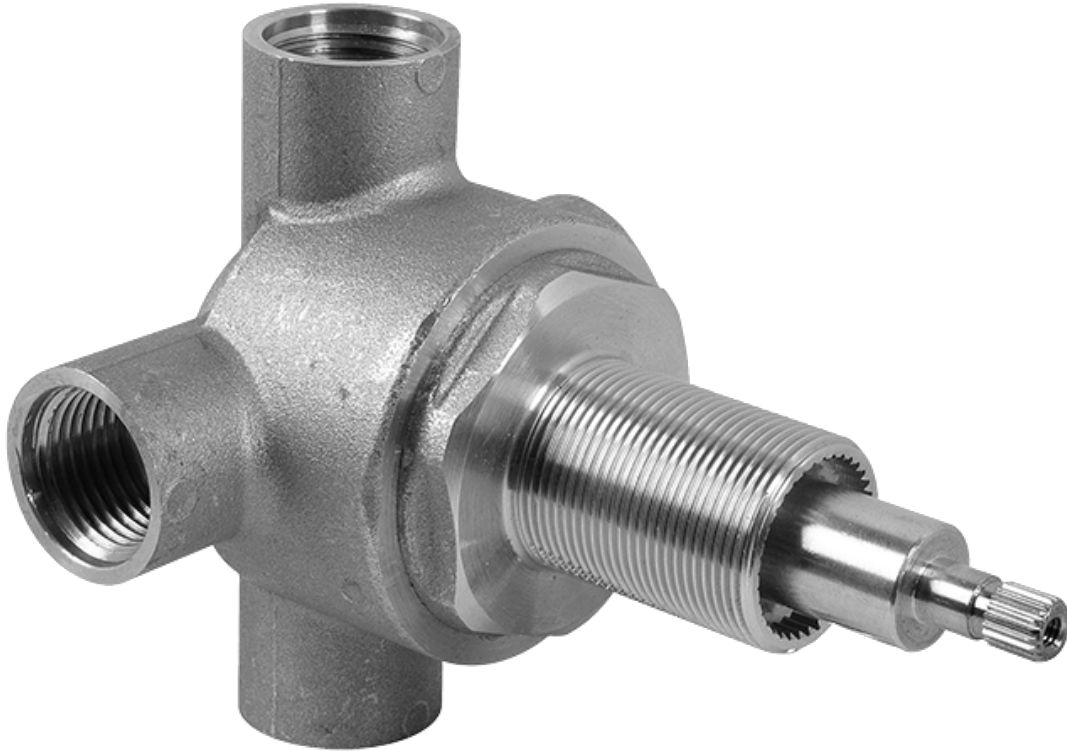

SHOWER
Ceiling-Mount Shower System
w/Diverter Valve
AQ5.000A-LM39S

GRAFF®

Information

- Wall-mounted, battery-powered controller and holder; controls LED chromotherapy lighting
- Rainfall, rain curtain and cascade water functions
- No-clog, easy-clean spray nozzles
- Showerhead flow rate ≤ 2.5 gpm
- Includes trim plate & handle and diverter valve
- ADA

Finishes

Polished
Chrome

SHOWER
Fontaine SOLID Trim Plate
w/Handle
G-8041-C10S-T

GRAFF[®]

Information

- Single metal handle
- Decorative trim plate
- Use with G-8000 or G-8005 thermostatic rough valve
- To complete package, you must order rough valve
- This is a discontinued product. Please see below for similar product recommendations.

Finishes

Polished
Chrome

G-8041

SHOWER
3-Way High Flow Transfer Rough
Valve WITH off function
G-8050

GRAFF®

Information

- Intended for use with Thermostatic Shower Systems
- 1/2" 3-way diverter valve with 3 outlets and off function
- Universal inlets/outlets with female threads
- Operates one function at a time
- Supplied with protective plastic cover
- CALGreen compliant depending on functions
- CALGreen

Finishes

Polished
Chrome

G-8050

SHOWER
Fontaine Transfer Valve Trim
Plates and Handle
G-8066-C10S-T

GRAFF®

Information

- Single metal lever handle
- Decorative trim plate WITH off function
- Use with G-8050 (4-port thermostatic diverter valve w/stop)
- To complete package, you must order rough diverter valve
- This is a discontinued product. Please see below for similar product recommendations.