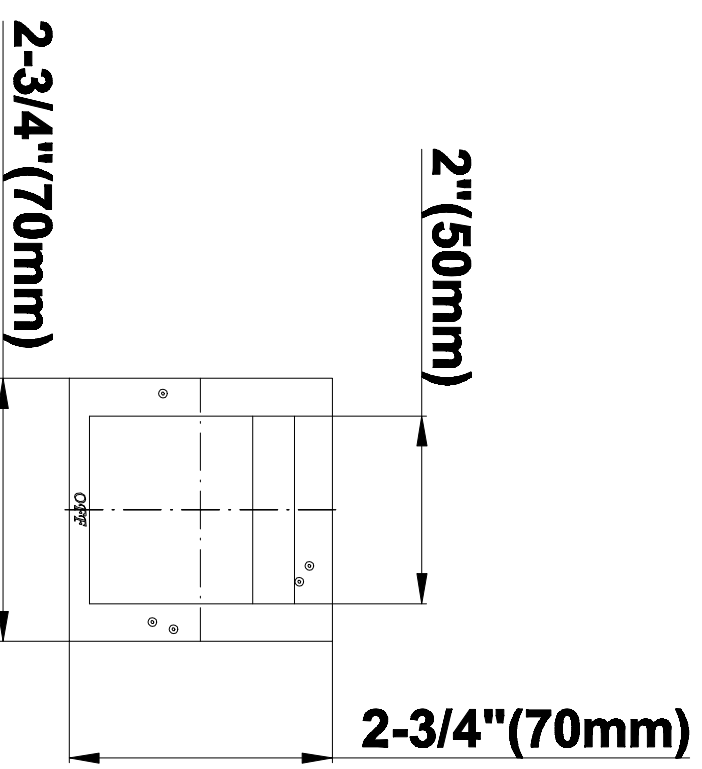

SHOWER
Rough
G-8005

GRAFF[®]

Information

- 18.4 gpm @ 60 psi
- 3/4" universal inlets/outlets with female threads
- Built-in service stops
- Complete serviceability from front of all units
- Supplied with protective plastic cover
- Thermostatic valve uses a paraffin wax cartridge

Finishes

Polished
Chrome

G-8041

SHOWER
3-Way High Flow Transfer Rough
Valve WITH off function
G-8050

GRAFF®

Information

- Intended for use with Thermostatic Shower Systems
- 1/2" 3-way diverter valve with 3 outlets and off function
- Universal inlets/outlets with female threads
- Operates one function at a time
- Supplied with protective plastic cover
- CALGreen compliant depending on functions
- CALGreen

Finishes

Polished
Chrome

G-8050

SHOWER
Fontaine Transfer Valve Trim
Plates and Handle
G-8066-C10S-T

GRAFF®

Information

- Single metal lever handle
- Decorative trim plate WITH off function
- Use with G-8050 (4-port thermostatic diverter valve w/stop)
- To complete package, you must order rough diverter valve
- This is a discontinued product. Please see below for similar product recommendations.

Finishes

Polished
Chrome

G-8066

SHOWER
Ceiling-Mount Showerhead
System
G-8221

GRAFF®

Information

- Rainfall, rain curtain and cascade water functions
- 6-color LED chromotherapy lighting
- Battery powered LED controller with wall-mounted holder
- No-clog, easy-clean spray nozzles
- Showerhead flow rate ≤ 1.8 max gpm
- CALGreen