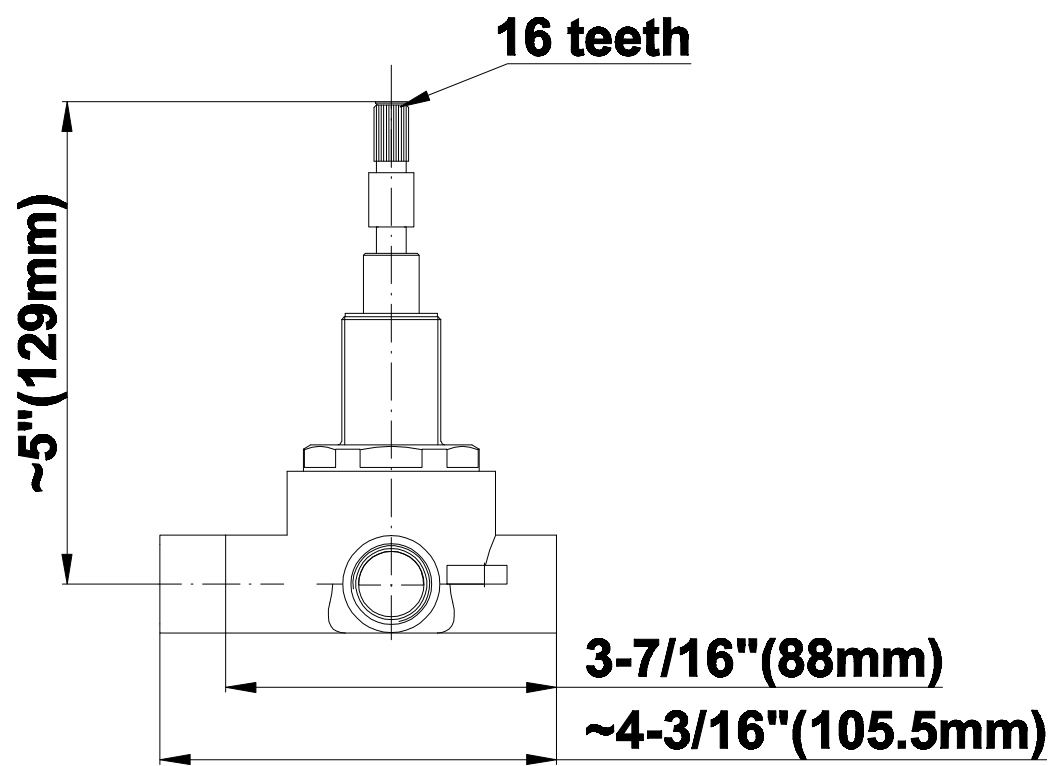

SHOWER
Rough
G-8005

GRAFF[®]

Information

- 18.4 gpm @ 60 psi
- 3/4" universal inlets/outlets with female threads
- Built-in service stops
- Complete serviceability from front of all units
- Supplied with protective plastic cover
- Thermostatic valve uses a paraffin wax cartridge

Finishes

Polished
Chrome

SHOWER
Fontaine SOLID Trim Plate
w/Handle
G-8041-C10S-T

GRAFF[®]

Information

- Single metal handle
- Decorative trim plate
- Use with G-8000 or G-8005 thermostatic rough valve
- To complete package, you must order rough valve
- This is a discontinued product. Please see below for similar product recommendations.

Finishes

Polished
Chrome

G-8041

SHOWER
3-Way High Flow Transfer Rough
Valve WITH off function
G-8050

GRAFF®

Information

- Intended for use with Thermostatic Shower Systems
- 1/2" 3-way diverter valve with 3 outlets and off function
- Universal inlets/outlets with female threads
- Operates one function at a time
- Supplied with protective plastic cover
- CALGreen compliant depending on functions
- CALGreen

Finishes

Polished
Chrome

G-8050

SHOWER
Fontaine Transfer Valve Trim
Plates and Handle
G-8066-C10S-T

GRAFF®

Information

- Single metal lever handle
- Decorative trim plate WITH off function
- Use with G-8050 (4-port thermostatic diverter valve w/stop)
- To complete package, you must order rough diverter valve
- This is a discontinued product. Please see below for similar product recommendations.