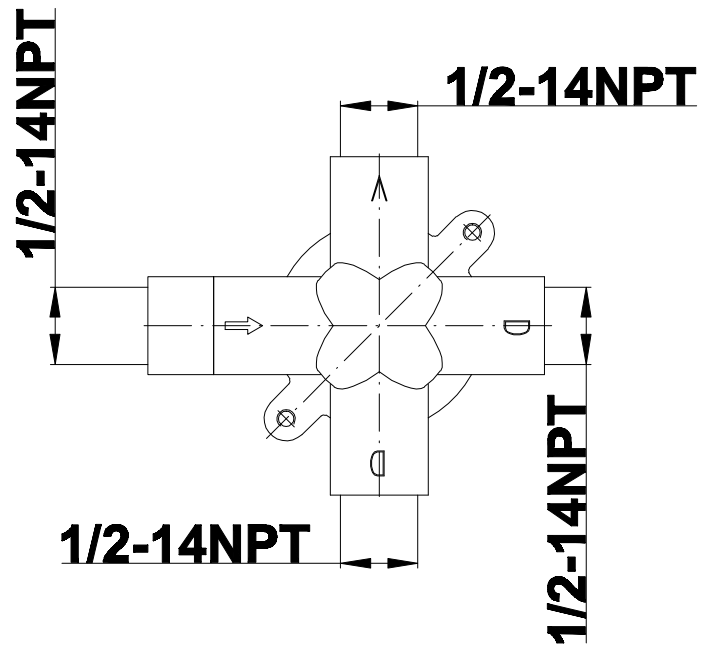

SHOWER
Rough
G-8005

GRAFF[®]

Information

- 18.4 gpm @ 60 psi
- 3/4" universal inlets/outlets with female threads
- Built-in service stops
- Complete serviceability from front of all units
- Supplied with protective plastic cover
- Thermostatic valve uses a paraffin wax cartridge

Finishes

Polished
Chrome

SHOWER
Fontaine SOLID Trim Plate
w/Handle
G-8041-C10S-T

GRAFF[®]

Information

- Single metal handle
- Decorative trim plate
- Use with G-8000 or G-8005 thermostatic rough valve
- To complete package, you must order rough valve
- This is a discontinued product. Please see below for similar product recommendations.

Finishes

Polished
Chrome

G-8041

SHOWER
3-Way High Flow Transfer Rough
Valve WITH off function
G-8050

GRAFF®

Information

- Intended for use with Thermostatic Shower Systems
- 1/2" 3-way diverter valve with 3 outlets and off function
- Universal inlets/outlets with female threads
- Operates one function at a time
- Supplied with protective plastic cover
- CALGreen compliant depending on functions
- CALGreen

Finishes

Polished
Chrome

G-8050

SHOWER
Fontaine Transfer Valve Trim
Plates and Handle
G-8066-C10S-T

GRAFF®

Information

- Single metal lever handle
- Decorative trim plate WITH off function
- Use with G-8050 (4-port thermostatic diverter valve w/stop)
- To complete package, you must order rough diverter valve
- This is a discontinued product. Please see below for similar product recommendations.