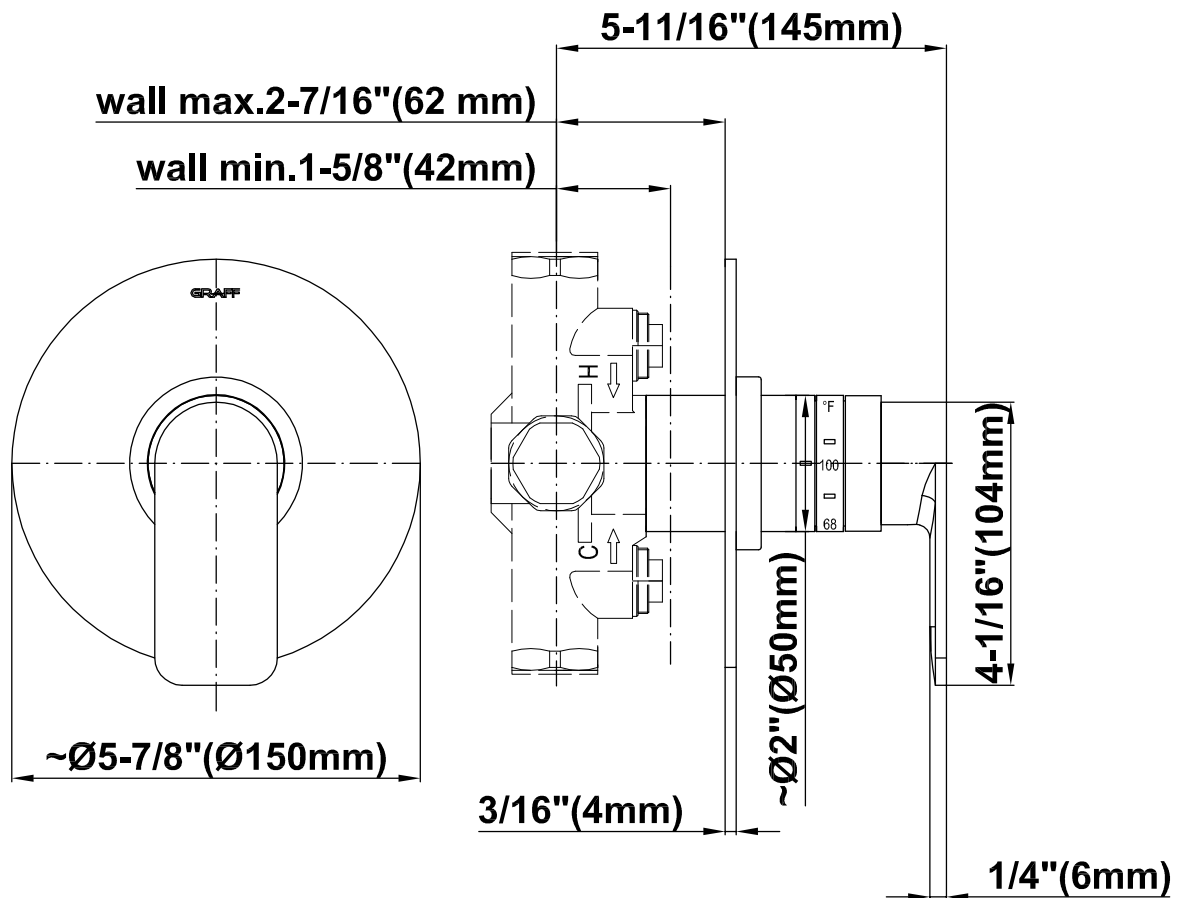

The measurements shown are for reference only. Products and specifications shown are subject to change without notice. Revised 07/2012.

www.graff-faucets.com | phone: 800-959-4723