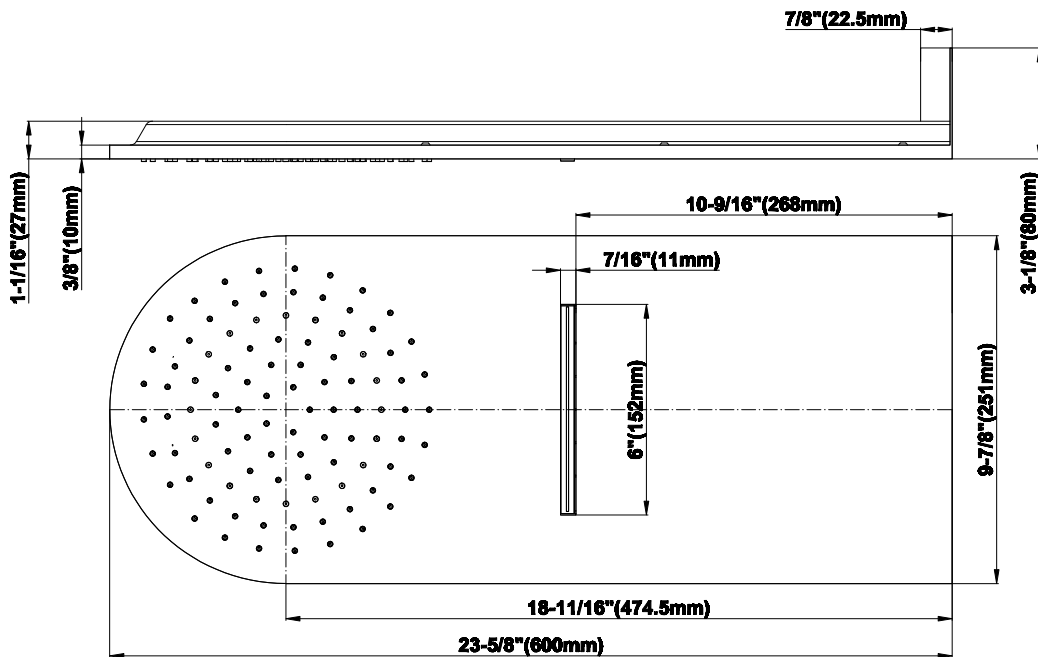

G-8225

Aqua-Sense Collection
Dual-Function Water Feature

Product Features

- Stainless steel
- Wall-mounted installation
- Rainfall and cascade functions
- Functions may be used separately or simultaneously
- Rainfall flow rate ≤ 1.8 max gpm
- Cascade flow rate ≤ 1.8 max gpm
- 100 no-clog, easy-clean rubber water nozzles

Available Finishes

- Stainless Polished
  G-8225-SP
- Stainless Brushed
  G-8225-SB

Warranty

- Limited lifetime warranty

For complete warranty information go to
<https://www.graff-faucets.com/en/info/faqs>

Code Compliance

- CALGreen

The measurements shown are for reference only. Products and specifications shown are subject to change without notice. Revised 4/2019
www.graff-designs.com | phone: 800-954-4723