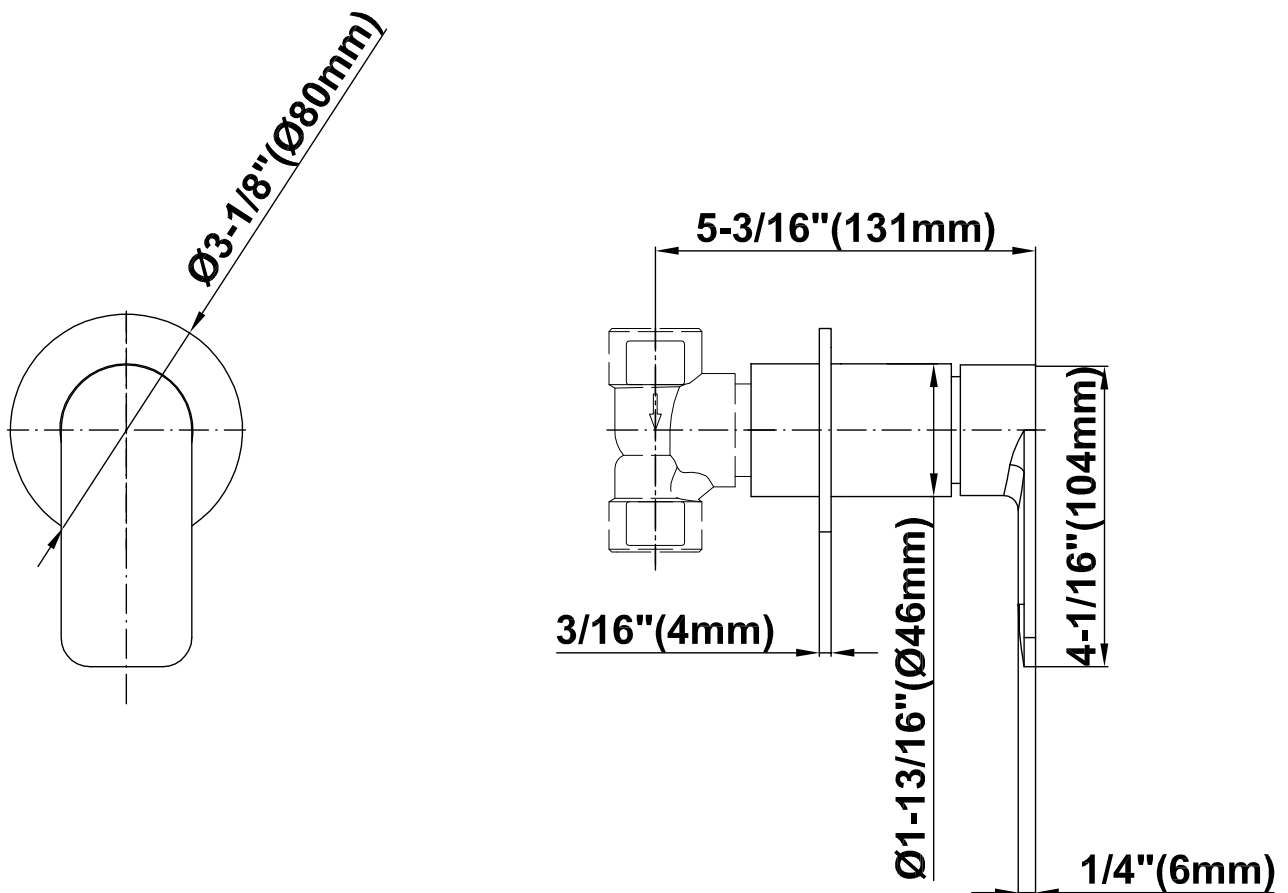

The measurements shown are for reference only. Products and specifications shown are subject to change without notice. Revised 07/2012.

www.graff-faucets.com | phone: 800-959-4723