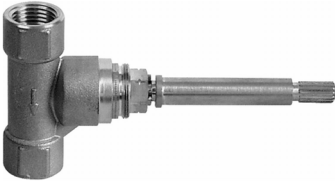

SHOWER
Square Thermostatic Ski Shower
Set w/Body Sprays &
Handshowers (Rough & Trim)
GE1.130A-C9S

GRAFF®

Information

- 3/4" Thermostatic Valve
- Showerhead with no-clog, easy-clean spray nozzles
- Swivel Body Sprays (4 pieces)
- Handshower Set w/Wall Bracket with Multi-function Handshower
- Stop/Volume Control Valve
- Optional Extension Kit Available
- Flow Rates: showerhead ≤ 2.5 max gpm, handshower ≤ 1.5 max gpm

SHOWER
Rough
G-8070

GRAFF®

Information

- 1/2" universal inlets/outlets with female threads
- Supplied with protective plastic cover

Finishes

Polished
Chrome

Steelnix®
(Satin Nickel)

G-8070

1/2" Concealed Stop/Volume Control Rough Valve

Product Features

- 6.85 gpm @ 60 psi
- 1/2" universal inlets/outlets with female threads
- Supplied with protective plastic cover

Warranty

- Limited lifetime warranty

Finishes

Polished
Chrome

Steelnox[®]
(Satin Nickel)

G-8497

Shower Components

Contemporary Flush-Mount Body Spray with Solid Brass Swivel Head

Product Features

- 12 no-clog, easy-clean silicone jets
- Metal ball-joint allows for 18° angle adjustment of body spray
- Brass wall escutcheon and Flush-mounted trim
- 1/2" NPT female thread inlet
- Body spray flow rate ≤ 1.5 max gpm