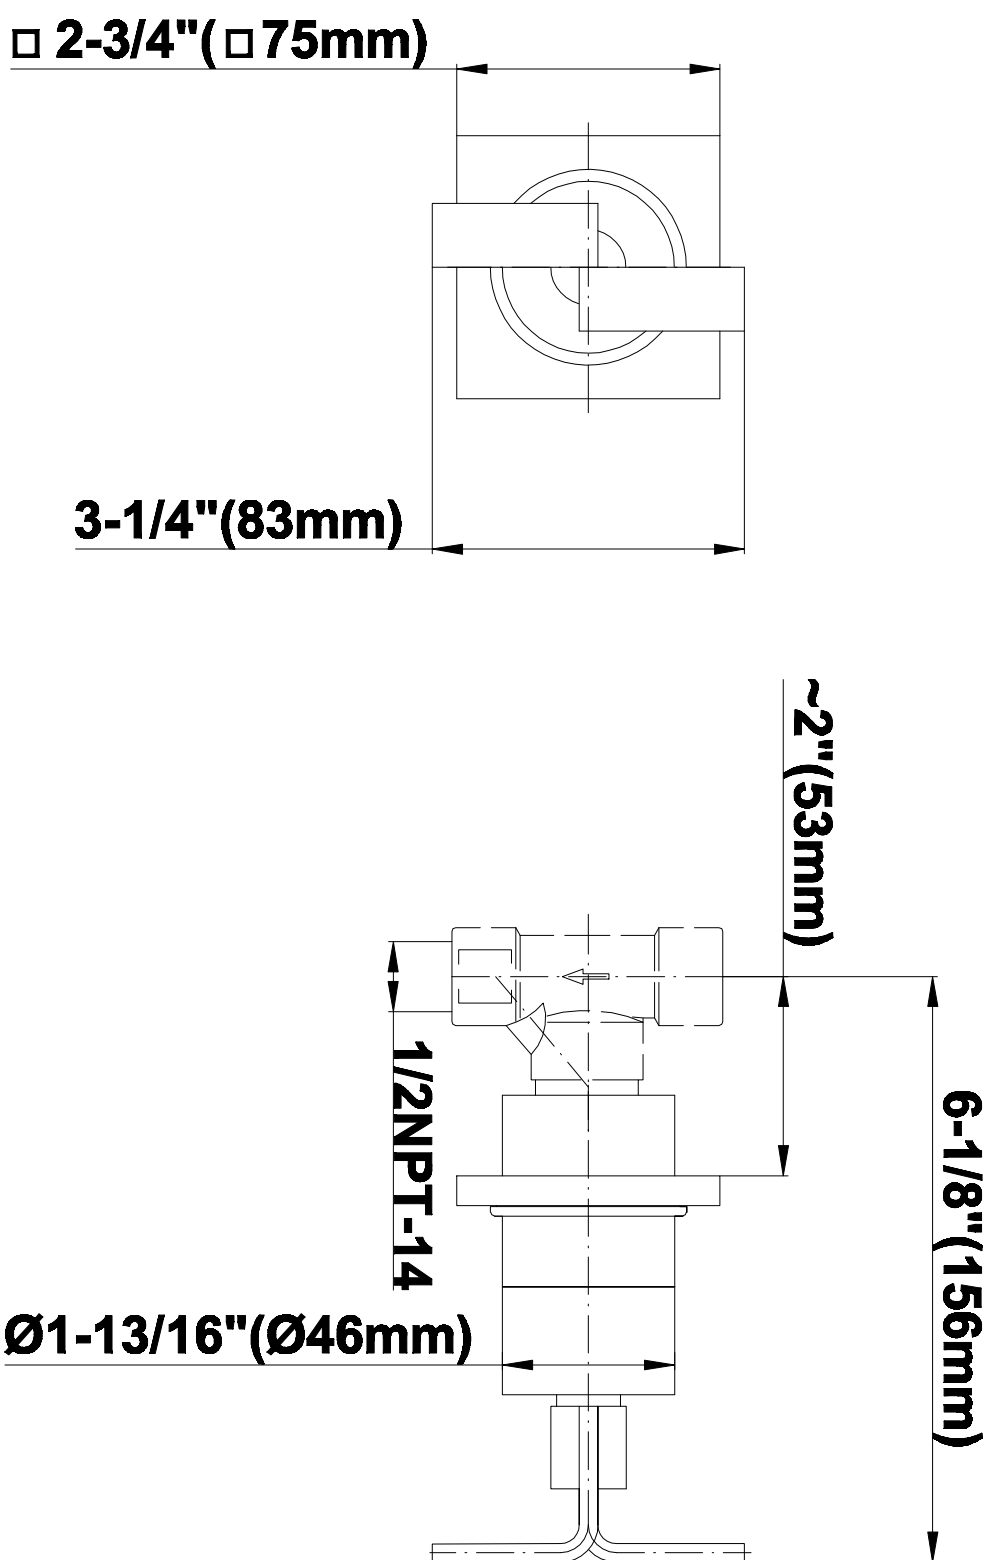

SHOWER
Square Thermostatic Ski Shower
Set w/Body Sprays &
Handshowers (Rough & Trim)
GE1.130A-C9S

GRAFF®

Information

- 3/4" Thermostatic Valve
- Showerhead with no-clog, easy-clean spray nozzles
- Swivel Body Sprays (4 pieces)
- Handshower Set w/Wall Bracket with Multi-function Handshower
- Stop/Volume Control Valve
- Optional Extension Kit Available
- Flow Rates: showerhead ≤ 2.5 max gpm, handshower ≤ 1.5 max gpm

G-8096

SHOWER
Square Flush Mount Body Spray
w/ Solid Brass Swivel Head
G-8497

GRAFF[®]

Information

- 12 no-clog, easy-clean silicon jets
- Metal ball-joint allows for 18° angle adjustment of body spray
- Brass wall escutcheon and flush-mounted trim
- 1/2" NPT female thread inlet
- Body spray flow rate \leq 1.5 max gpm