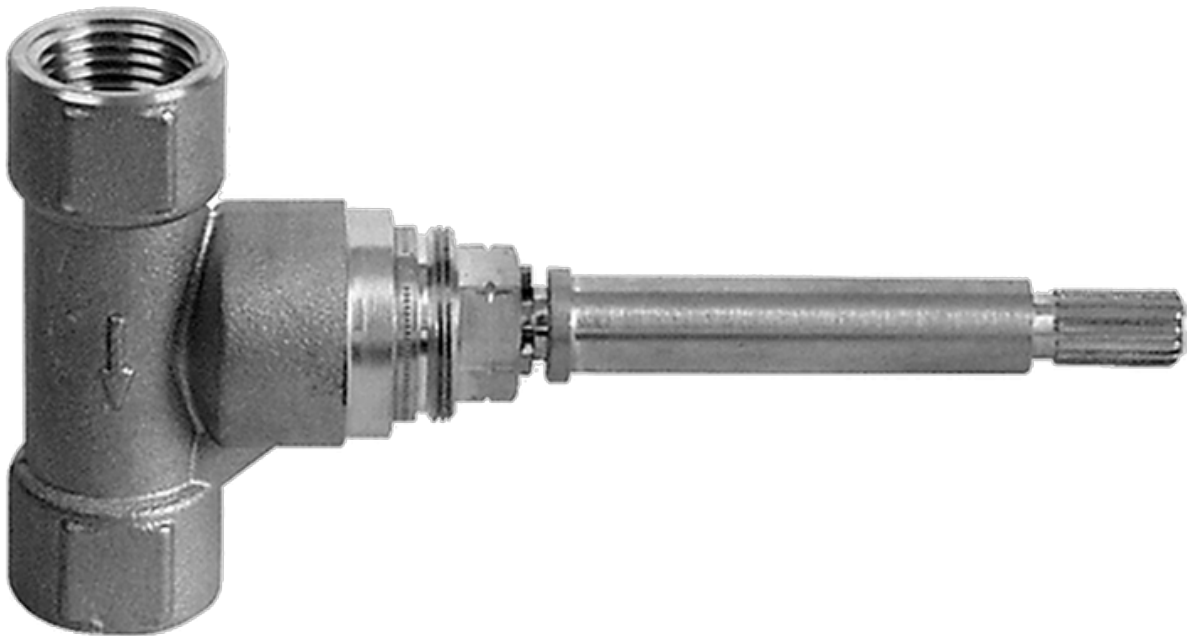

SHOWER
Square Thermostatic Ski Shower
Set w/Body Sprays &
Handshowers (Rough & Trim)
GE1.130A-C9S

GRAFF®

Information

- 3/4" Thermostatic Valve
- Showerhead with no-clog, easy-clean spray nozzles
- Swivel Body Sprays (4 pieces)
- Handshower Set w/Wall Bracket with Multi-function Handshower
- Stop/Volume Control Valve
- Optional Extension Kit Available
- Flow Rates: showerhead ≤ 2.5 max gpm, handshower ≤ 1.5 max gpm

SHOWER
Rough
G-8070

GRAFF®

Information

- 1/2" universal inlets/outlets with female threads
- Supplied with protective plastic cover

Finishes

Polished
Chrome

Steelnix®
(Satin Nickel)

G-8070

1/2" Concealed Stop/Volume Control Rough Valve

Product Features

- 6.85 gpm @ 60 psi
- 1/2" universal inlets/outlets with female threads
- Supplied with protective plastic cover

Warranty

- Limited lifetime warranty

Finishes

Polished
Chrome

Steelnox[®]
(Satin Nickel)

G-8497

Shower Components

Contemporary Flush-Mount Body Spray with Solid Brass Swivel Head

Product Features

- 12 no-clog, easy-clean silicone jets
- Metal ball-joint allows for 18° angle adjustment of body spray
- Brass wall escutcheon and Flush-mounted trim
- 1/2" NPT female thread inlet
- Body spray flow rate ≤ 1.5 max gpm