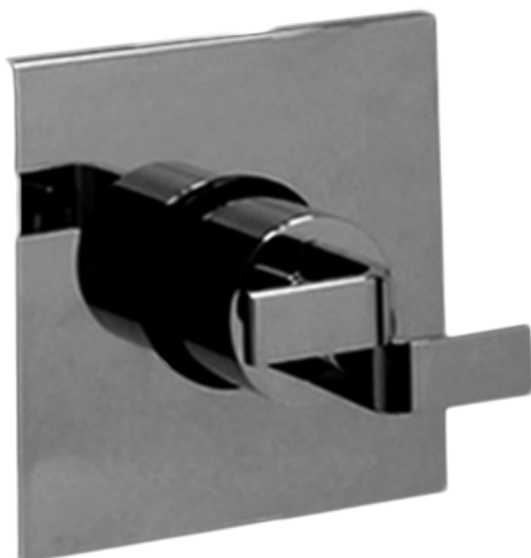

SHOWER
Stop/Volume Control Trim
G-8096-C9S-T

GRAFF®

Information

- ADA

Finishes