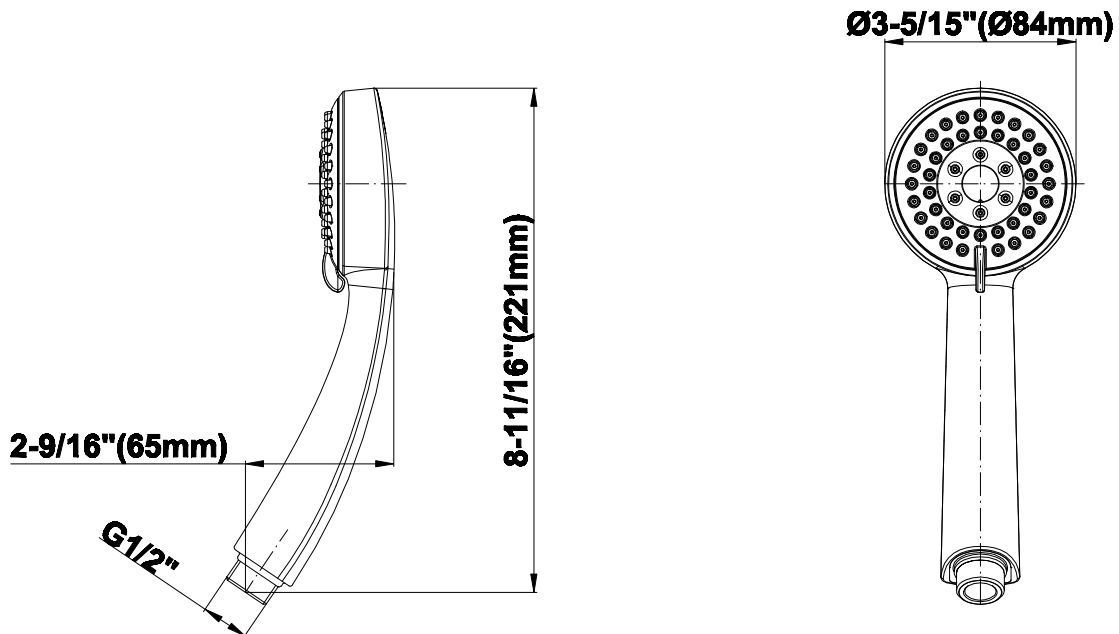

The measurements shown are for reference only. Products and specifications shown are subject to change without notice. Revised 07/2016.

www.graff-faucets.com | phone: 800-954-4723