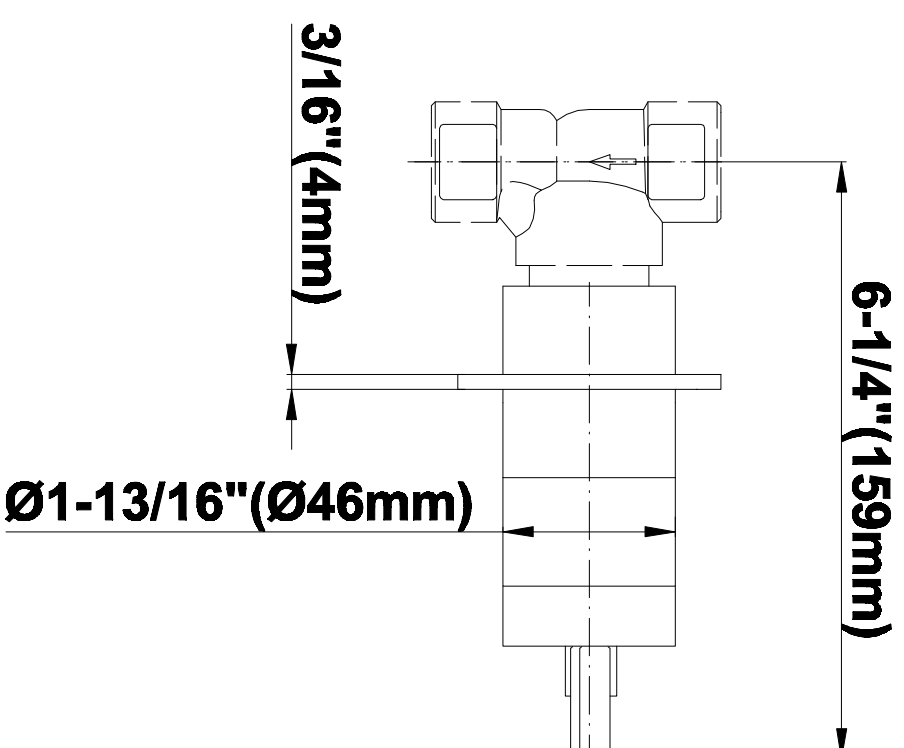

SHOWER
Contemporary Square
Thermostatic Set w/Body Sprays
& Handshower (Rough & Trim)
GC1.131A-C14S

GRAFF®

Information

- 8" Rain Showerhead with 12" Ceiling-Mounted Shower Arm
- Flush-Mounted Swivel Body Sprays (3 pieces)
- Handshower Set w/Wall Bracket and Multi-function Handshower
- 3/4" Thermostatic Valve
- Stop/Volume Control Valves (3 pieces)
- Flow rates: showerhead \leq 1.8 max gpm, handshower \leq 1.5 max gpm, body sprays \leq 1.5 max gpm each
- Optional Extension Kit Available

SHOWER
Rough
G-8005

GRAFF®

Information

- 18.4 gpm @ 60 psi
- 3/4" universal inlets/outlets with female threads
- Built-in service stops
- Complete serviceability from front of all units
- Supplied with protective plastic cover
- Thermostatic valve uses a paraffin wax cartridge

Finishes

Polished
Chrome

Steelnox®
(Satin Nickel)

G-8095

SHOWER
8" Square Brass Showerhead
G-8438

GRAFF®

Information

- 1/4" thick
- 144 no-clog, easy-clean rubber spray nozzles
- Recommended use with ceiling shower arm
- Recommended for use at no more than 10 degrees tilt
- Showerhead flow rate ≤ 1.8 max gpm
- CALGreen

Finishes

Polished
Chrome

SteelInox®
(Satin Nickel)

G-8438

Aqua-Sense Collection
Contemporary 8" Square Showerhead

Product Features

- 1/4" thick
- 144 no-clog, easy-clean rubber spray nozzles
- Showerhead flow rate ≤ 1.8 max gpm