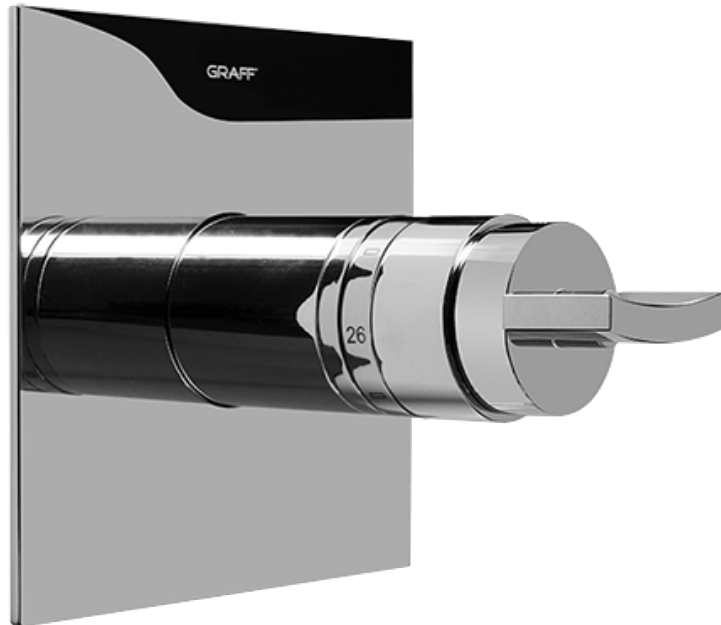

SHOWER
Contemporary Square
Thermostatic Set w/Body Sprays
& Handshower (Rough & Trim)
GC1.131A-C14S

GRAFF®

Information

- 8" Rain Showerhead with 12" Ceiling-Mounted Shower Arm
- Flush-Mounted Swivel Body Sprays (3 pieces)
- Handshower Set w/Wall Bracket and Multi-function Handshower
- 3/4" Thermostatic Valve
- Stop/Volume Control Valves (3 pieces)
- Flow rates: showerhead \leq 1.8 max gpm, handshower \leq 1.5 max gpm, body sprays \leq 1.5 max gpm each
- Optional Extension Kit Available

SHOWER
Rough
G-8005

GRAFF®

Information

- 18.4 gpm @ 60 psi
- 3/4" universal inlets/outlets with female threads
- Built-in service stops
- Complete serviceability from front of all units
- Supplied with protective plastic cover
- Thermostatic valve uses a paraffin wax cartridge

Finishes

Polished
Chrome

Steelnox®
(Satin Nickel)

SHOWER
Sade/Targa/Luna SOLID Trim Plate
w/Handle
G-8041-C14S-T

GRAFF®

Information

- Single metal handle
- Decorative trim plate
- Use with G-8000 or G-8005 thermostatic rough valve
- To complete package, you must order rough valve

Finishes

Polished
Chrome

Steelnix®
(Satin Nickel)

SHOWER
Targa, Sade, & Luna SOLID Trim
Plate w/Handle
G-8095-C14S-T

GRAFF®

Information

- Single metal handle
- Decorative trim plate
- Use with G-8070 or G-8075 thermostatic stop/volume control rough valve
- To complete package, you must order rough valve