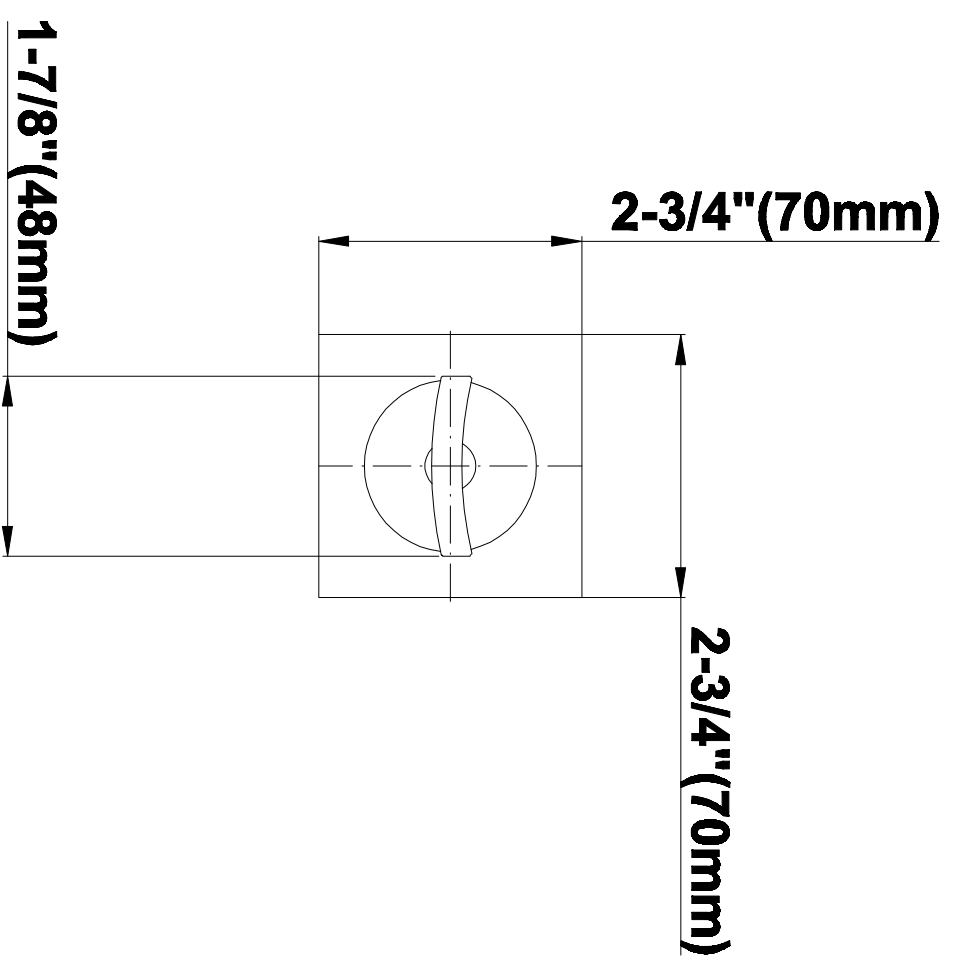

SHOWER
Contemporary Square
Thermostatic Set w/Body Sprays
& Handshower (Rough & Trim)
GC1.131A-C14S

GRAFF®

Information

- 8" Rain Showerhead with 12" Ceiling-Mounted Shower Arm
- Flush-Mounted Swivel Body Sprays (3 pieces)
- Handshower Set w/Wall Bracket and Multi-function Handshower
- 3/4" Thermostatic Valve
- Stop/Volume Control Valves (3 pieces)
- Flow rates: showerhead \leq 1.8 max gpm, handshower \leq 1.5 max gpm, body sprays \leq 1.5 max gpm each
- Optional Extension Kit Available

SHOWER
Rough
G-8005

GRAFF®

Information

- 18.4 gpm @ 60 psi
- 3/4" universal inlets/outlets with female threads
- Built-in service stops
- Complete serviceability from front of all units
- Supplied with protective plastic cover
- Thermostatic valve uses a paraffin wax cartridge

Finishes

Polished
Chrome

Steelnox®
(Satin Nickel)

G-8095

SHOWER
8" Square Brass Showerhead
G-8438

GRAFF®

Information

- 1/4" thick
- 144 no-clog, easy-clean rubber spray nozzles
- Recommended use with ceiling shower arm
- Recommended for use at no more than 10 degrees tilt
- Showerhead flow rate ≤ 1.8 max gpm
- CALGreen

Finishes

Polished
Chrome

SteelInox®
(Satin Nickel)

G-8438

Aqua-Sense Collection
Contemporary 8" Square Showerhead

Product Features

- 1/4" thick
- 144 no-clog, easy-clean rubber spray nozzles
- Showerhead flow rate ≤ 1.8 max gpm