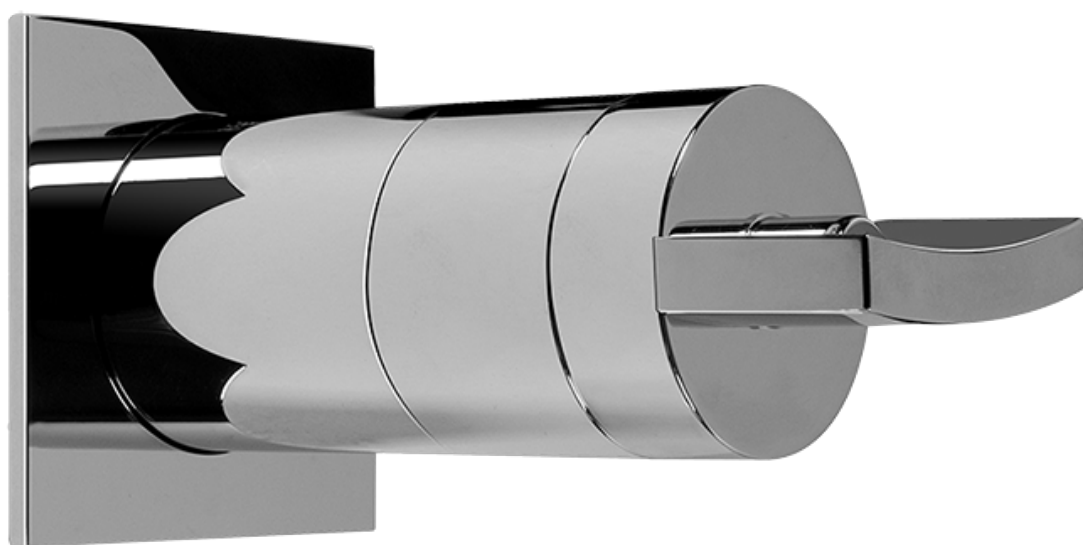

SHOWER
Contemporary Square
Thermostatic Set w/Body Sprays
& Handshower (Rough & Trim)
GC1.131A-C14S

GRAFF®

Information

- 8" Rain Showerhead with 12" Ceiling-Mounted Shower Arm
- Flush-Mounted Swivel Body Sprays (3 pieces)
- Handshower Set w/Wall Bracket and Multi-function Handshower
- 3/4" Thermostatic Valve
- Stop/Volume Control Valves (3 pieces)
- Flow rates: showerhead \leq 1.8 max gpm, handshower \leq 1.5 max gpm, body sprays \leq 1.5 max gpm each
- Optional Extension Kit Available

Finishes

Polished
Chrome

Steelnox®
(Satin Nickel)

SHOWER
Sade/Targa/Luna SOLID Trim Plate
w/Handle
G-8041-C14S-T

GRAFF®

Information

- Single metal handle
- Decorative trim plate
- Use with G-8000 or G-8005 thermostatic rough valve
- To complete package, you must order rough valve

Finishes

Polished
Chrome

Steelnix®
(Satin Nickel)

SHOWER
Targa, Sade, & Luna SOLID Trim
Plate w/Handle
G-8095-C14S-T

GRAFF®

Information

- Single metal handle
- Decorative trim plate
- Use with G-8070 or G-8075 thermostatic stop/volume control rough valve
- To complete package, you must order rough valve

Finishes

Polished
Chrome

Steelnox®
(Satin Nickel)

G-8095

SHOWER
8" Square Brass Showerhead
G-8438

GRAFF®

Information

- 1/4" thick
- 144 no-clog, easy-clean rubber spray nozzles
- Recommended use with ceiling shower arm
- Recommended for use at no more than 10 degrees tilt
- Showerhead flow rate ≤ 1.8 max gpm
- CALGreen