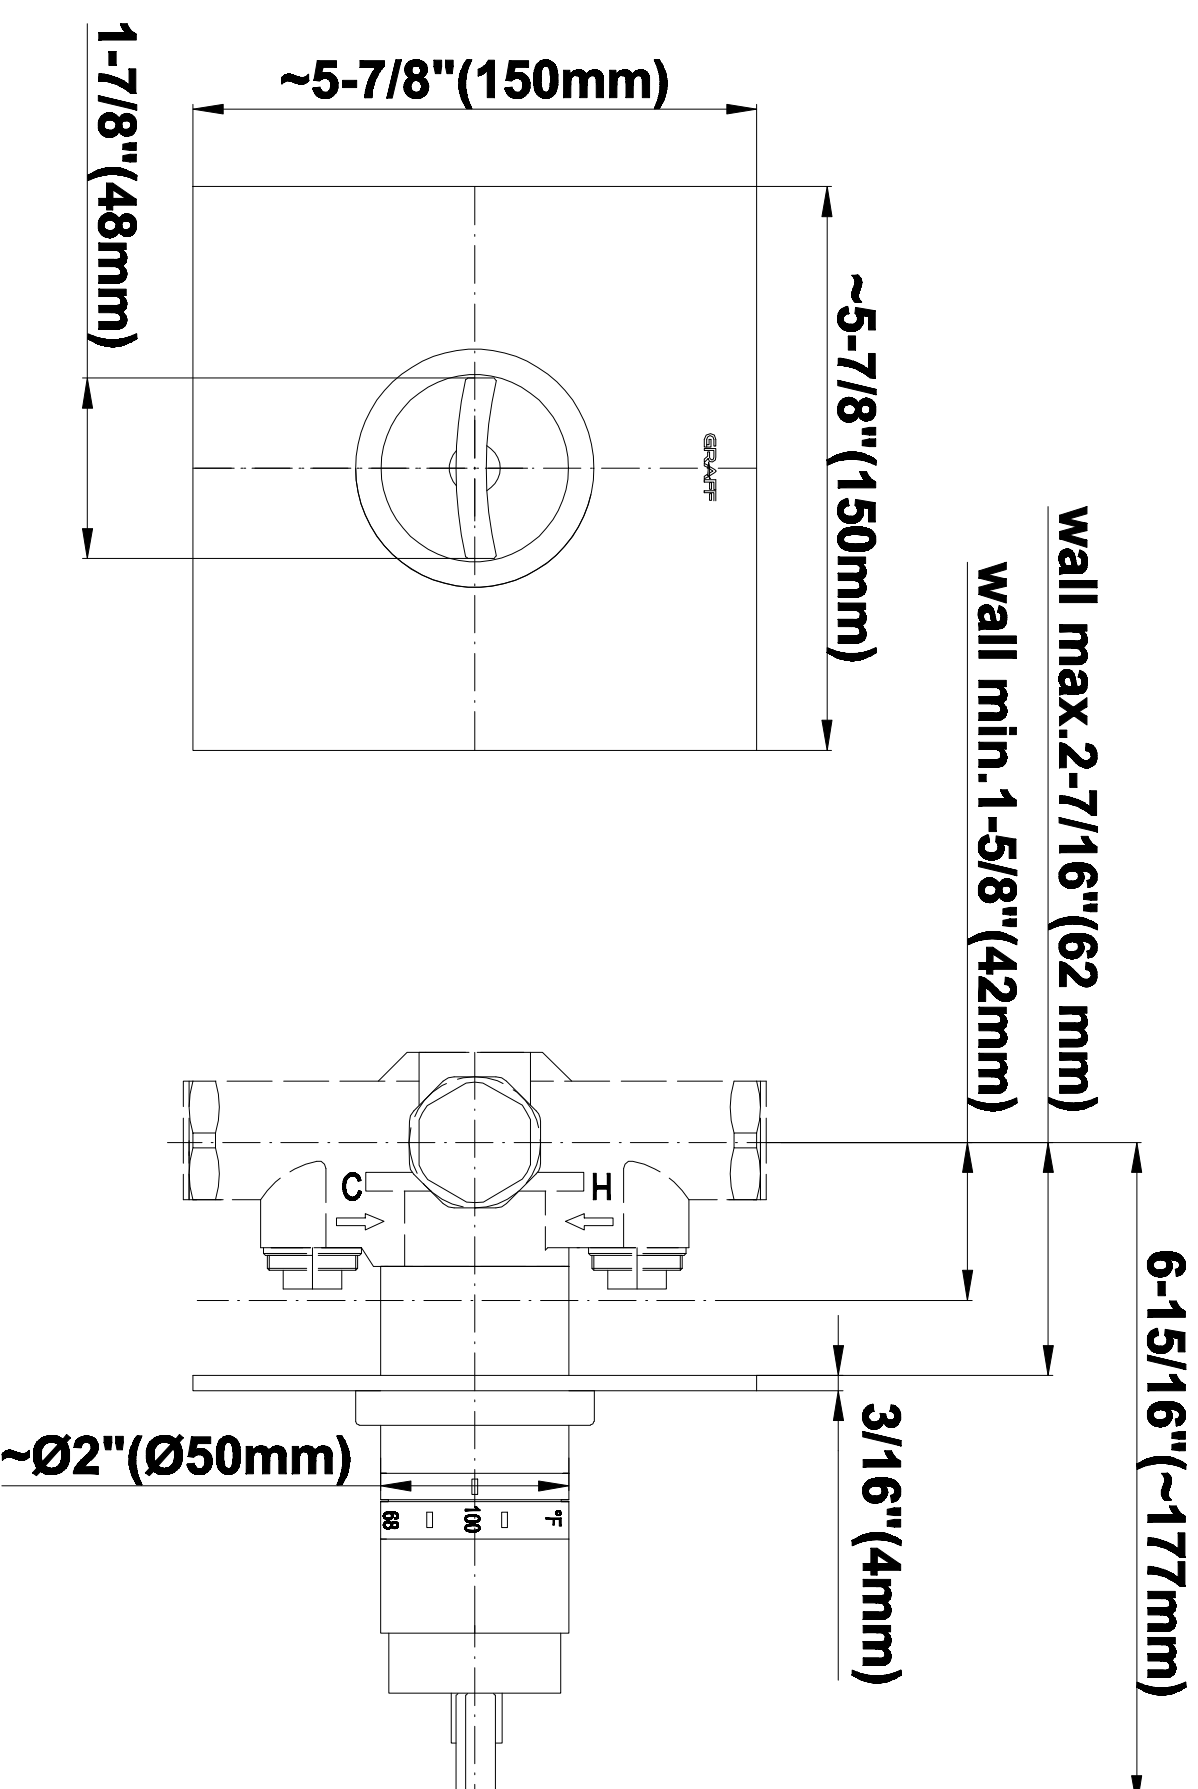

SHOWER
Contemporary Square
Thermostatic Set w/Body Sprays
& Handshower (Rough & Trim)
GC1.131A-C14S

GRAFF®

Information

- 8" Rain Showerhead with 12" Ceiling-Mounted Shower Arm
- Flush-Mounted Swivel Body Sprays (3 pieces)
- Handshower Set w/Wall Bracket and Multi-function Handshower
- 3/4" Thermostatic Valve
- Stop/Volume Control Valves (3 pieces)
- Flow rates: showerhead \leq 1.8 max gpm, handshower \leq 1.5 max gpm, body sprays \leq 1.5 max gpm each
- Optional Extension Kit Available

SHOWER
Rough
G-8005

GRAFF®

Information

- 18.4 gpm @ 60 psi
- 3/4" universal inlets/outlets with female threads
- Built-in service stops
- Complete serviceability from front of all units
- Supplied with protective plastic cover
- Thermostatic valve uses a paraffin wax cartridge

Finishes

Polished
Chrome

Steelnox®
(Satin Nickel)

G-8041

SHOWER
Rough
G-8075

GRAFF®

Information

- 3/4" universal inlets/outlets with female threads
- Supplied with protective plastic cover

Finishes

Polished
Chrome

Steelnox®
(Satin Nickel)

G-8095

SHOWER
8" Square Brass Showerhead
G-8438

GRAFF®

Information

- 1/4" thick
- 144 no-clog, easy-clean rubber spray nozzles
- Recommended use with ceiling shower arm
- Recommended for use at no more than 10 degrees tilt
- Showerhead flow rate ≤ 1.8 max gpm
- CALGreen