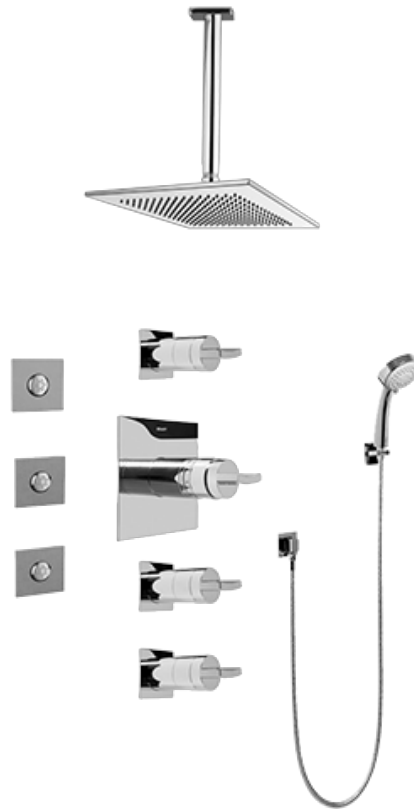

SHOWER
Contemporary Square
Thermostatic Set w/Body Sprays
& Handshower (Rough & Trim)
GC1.131A-C14S

GRAFF®

Information

- 8" Rain Showerhead with 12" Ceiling-Mounted Shower Arm
- Flush-Mounted Swivel Body Sprays (3 pieces)
- Handshower Set w/Wall Bracket and Multi-function Handshower
- 3/4" Thermostatic Valve
- Stop/Volume Control Valves (3 pieces)
- Flow rates: showerhead \leq 1.8 max gpm, handshower \leq 1.5 max gpm, body sprays \leq 1.5 max gpm each
- Optional Extension Kit Available

SHOWER
Rough
G-8005

GRAFF®

Information

- 18.4 gpm @ 60 psi
- 3/4" universal inlets/outlets with female threads
- Built-in service stops
- Complete serviceability from front of all units
- Supplied with protective plastic cover
- Thermostatic valve uses a paraffin wax cartridge

Finishes

Polished
Chrome

Steelnox®
(Satin Nickel)

SHOWER
Sade/Targa/Luna SOLID Trim Plate
w/Handle
G-8041-C14S-T

GRAFF®

Information

- Single metal handle
- Decorative trim plate
- Use with G-8000 or G-8005 thermostatic rough valve
- To complete package, you must order rough valve

SHOWER
Contemporary 12" Ceiling Shower
Arm
G-8542

GRAFF®

Information

- Includes arm and solid square flange
- 1/2" NPT male thread inlet
- For use with all showerheads

Finishes

Polished
Chrome

Steelnox®
(Satin Nickel)