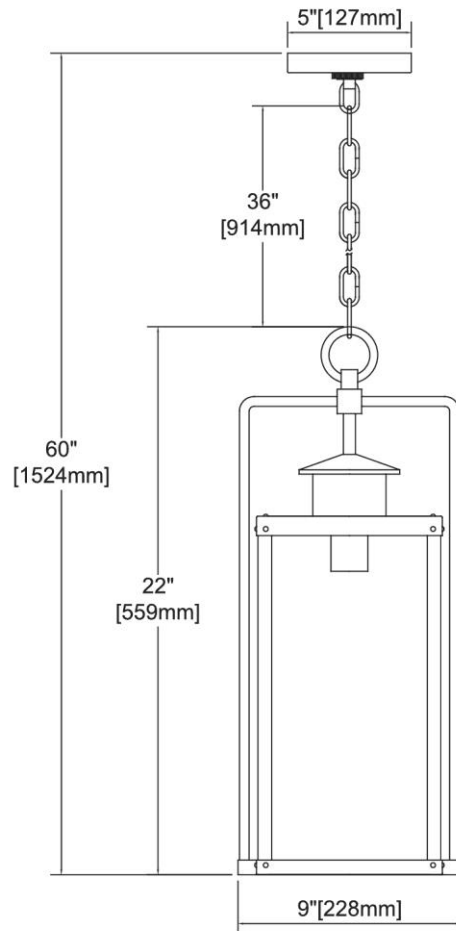


	<b>ITEM #:</b>	89184/1
	<b>UPC</b>	748119141039
	<b>Description</b>	Crested Butte 1-Light Outdoor Pendant in Vintage Brass with Clear Glass Enclosure
	<b>Finish</b>	Vintage Brass
	<b>Materials</b>	Aluminum, Glass, Steel
	<b>Brand</b>	ELK Lighting
	<b>Collection</b>	Crested Butte
	<b>Category</b>	Outdoor Lighting
	<b>Type</b>	Hanging

ITEM DIMENSIONS				RATINGS & SPECIFICATIONS				
<b>Width</b>	9 inches			<b>Safety Rating</b>	UL		<b>Certification</b>	Damp locations
<b>Depth</b>	9 inches			<b>ADA Compliant</b>	N/A		<b>Voltage</b>	120 volts
<b>Height</b>	22 inches			<b>BULBS / SOCKETS</b>				
<b>Weight</b>	8 pounds			<b>Quantity</b>	1	<b>Wattage</b>	60 watts	
<b>ADDITIONAL DIMENSIONS</b>				<b>Included</b>	No		<b>Type</b>	A19 (E26 Medium Base)
<b>Backplate / Canopy</b>	5 diameter			<b>Other</b>	N/A			
<b>HCWO</b>	N/A			<b>CHAIN / CORD INFORMATION</b>				
<b>Min. Extension</b>	N/A			<b>Chain</b>	36 inches	<b>Cord</b>	72 inches - Brown	
<b>Max. Extension</b>	N/A			<b>SHADE / GLASS DETAILS</b>				
<b>OVERALL HEIGHT</b>				<b>Shade/Glass Description</b>	Clear Glass Enclosure			
<b>Min.</b>	25 inches	<b>Max.</b>	60 inches					
<b>EXTENSION ROD(S)</b>				<b>Width</b>	N/A		<b>Height</b>	N/A
N/A				<b>Width at Top</b>	N/A		<b>Width at Bottom</b>	N/A