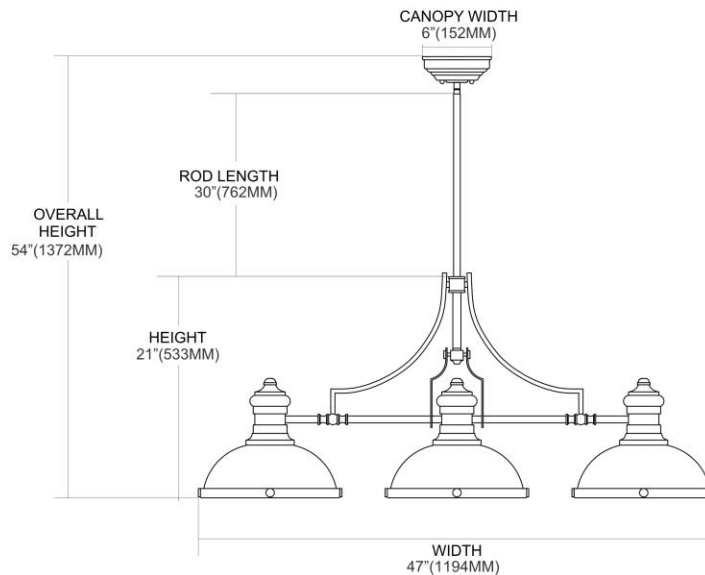


	ITEM #:	66235-3
	UPC	830335013075
	Description	Chadwick 3-Light Island Light in Oiled Bronze with Off-white Glass
	Finish	Oiled Bronze
	Materials	Glass, Steel
	Brand	ELK Lighting
	Collection	Chadwick
	Category	Indoor Lighting
	Type	Island Light

ITEM DIMENSIONS				RATINGS & SPECIFICATIONS				
Width	13 inches			Safety Rating	N/A		Certification	N/A
Depth	47 inches			ADA Compliant	N/A		Voltage	N/A
Height	21 inches			BULBS / SOCKETS				
Weight	24 pounds			Quantity	3	Wattage	100 watts	
ADDITIONAL DIMENSIONS				Included	No		Type	A19 (E26 Medium Base)
Backplate / Canopy	7.25x7.25			Other	N/A			
HCWO	N/A			CHAIN / CORD INFORMATION				
Min. Extension	N/A			Chain	N/A		Cord	N/A
Max. Extension	N/A			SHADE / GLASS DETAILS				
OVERALL HEIGHT				Shade/Glass Description	Off-white Glass			
Min.	N/A		Max.	N/A				
EXTENSION ROD(S)				Width	N/A		Height	N/A
Rods: 1-6, 2-12				Width at Top	N/A		Width at Bottom	N/A