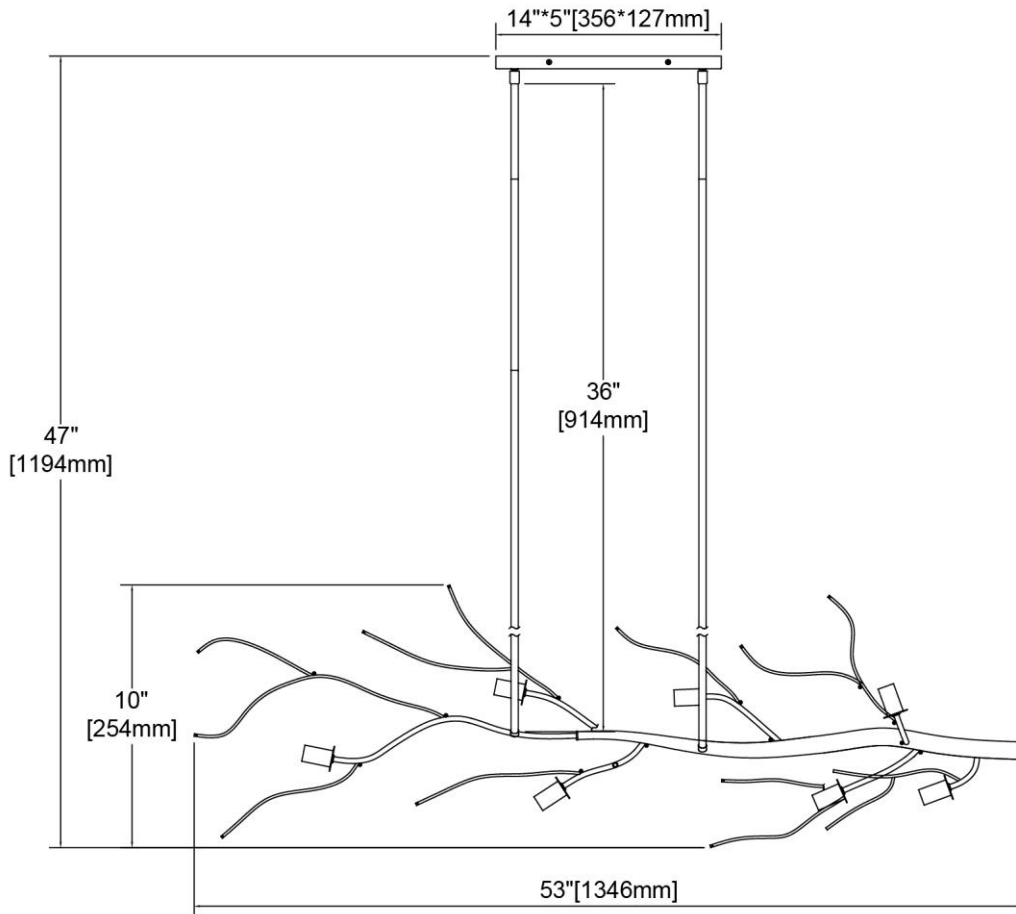

	<b>ITEM #:</b>	46781/7
	<b>UPC</b>	748119139067
	<b>Description</b>	Winter's Spray 7-Light Island Light in Polished Chrome
	<b>Finish</b>	Polished Chrome
	<b>Materials</b>	Glass, Steel
	<b>Brand</b>	ELK Lighting
	<b>Collection</b>	Winter's Spray
	<b>Category</b>	Indoor Lighting
	<b>Type</b>	Island Light

ITEM DIMENSIONS				RATINGS & SPECIFICATIONS				
<b>Width</b>	53 inches			<b>Safety Rating</b>	ETL		<b>Certification</b>	Dry locations
<b>Depth</b>	19 inches			<b>ADA Compliant</b>	N/A		<b>Voltage</b>	120 volts
<b>Height</b>	10 inches			<b>BULBS / SOCKETS</b>				
<b>Weight</b>	12 pounds			<b>Quantity</b>	7	<b>Wattage</b>	60 watts	
<b>ADDITIONAL DIMENSIONS</b>				<b>Included</b>	No	<b>Type</b>	Torpedo (E12 Candelabra Base)	
<b>Backplate / Canopy</b>	14x5			<b>Other</b>	N/A			
<b>HCWO</b>	N/A			<b>CHAIN / CORD INFORMATION</b>				
<b>Min. Extension</b>	N/A			<b>Chain</b>	N/A	<b>Cord</b>	72 inches	
<b>Max. Extension</b>	N/A			<b>SHADE / GLASS DETAILS</b>				
<b>OVERALL HEIGHT</b>				<b>Shade/Glass Description</b>	No Shade/Glass			
<b>Min.</b>	17 inches	<b>Max.</b>	47 inches					
<b>EXTENSION ROD(S)</b>				<b>Width</b>	N/A		<b>Height</b>	N/A
Rods: 1-6, 1-12, 1-18				<b>Width at Top</b>	N/A		<b>Width at Bottom</b>	N/A