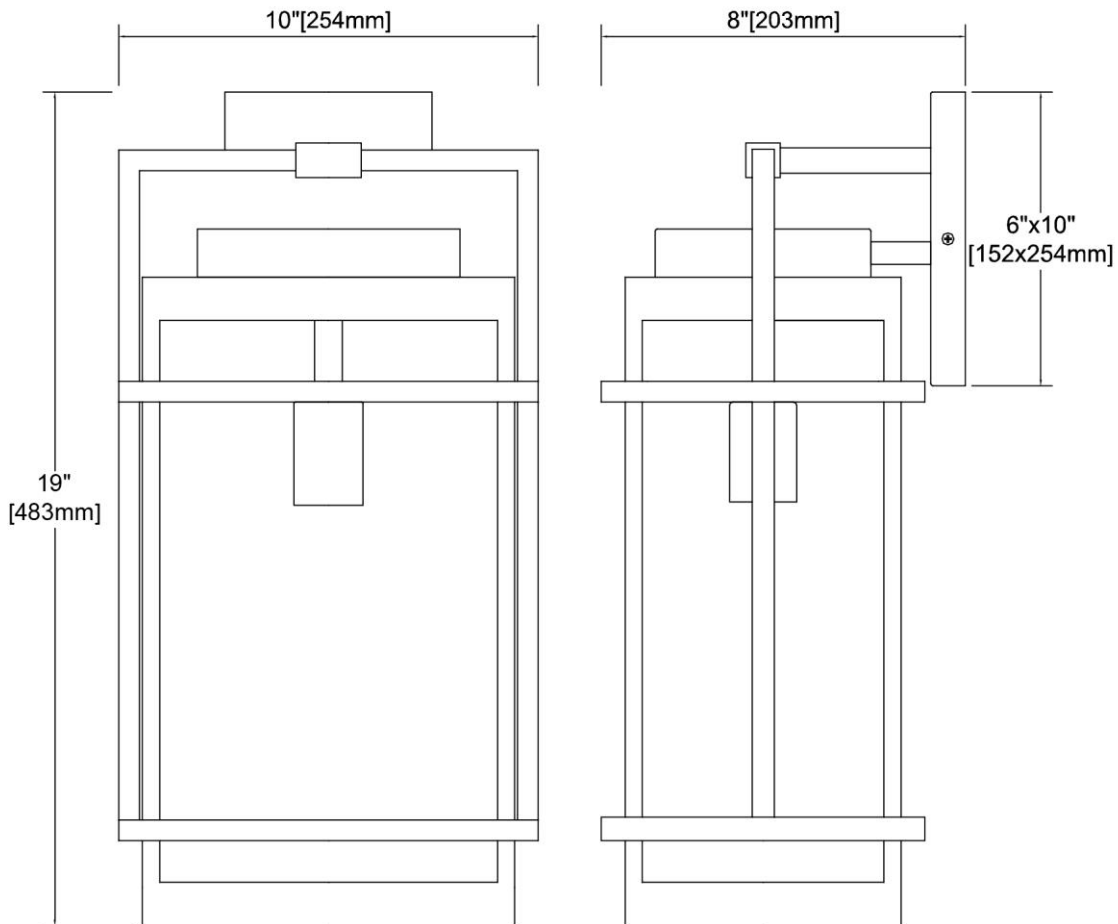

<b>ITEM #:</b>	46772/1
<b>UPC</b>	748119134628
<b>Description</b>	Breckenridge 1-Light Sconce in Weathered Zinc with Seedy Glass
<b>Finish</b>	Weathered Zinc
<b>Materials</b>	Glass, Steel
<b>Brand</b>	ELK Lighting
<b>Collection</b>	Breckenridge
<b>Category</b>	Outdoor Lighting
<b>Type</b>	Sconce

ITEM DIMENSIONS				RATINGS & SPECIFICATIONS				
<b>Width</b>	10 inches			<b>Safety Rating</b>	ETL		<b>Certification</b>	Wet locations
<b>Depth</b>	8 inches			<b>ADA Compliant</b>	N/A		<b>Voltage</b>	120
<b>Height</b>	22 inches			<b>BULBS / SOCKETS</b>				
<b>Weight</b>	11 pounds			<b>Quantity</b>	1	<b>Wattage</b>	100 watts	
ADDITIONAL DIMENSIONS				<b>Included</b>	No	<b>Type</b>	A19 (E26 Medium Base)	
<b>Backplate / Canopy</b>	6x10			<b>Other</b>	N/A			
<b>HCWO</b>	4.75 inches			CHAIN / CORD INFORMATION				
<b>Min. Extension</b>	N/A			<b>Chain</b>	N/A	<b>Cord</b>	8 inches	
<b>Max. Extension</b>	N/A			SHADE / GLASS DETAILS				
OVERALL HEIGHT				<b>Shade/Glass Description</b>	Seedy glass			
<b>Min.</b>	N/A		<b>Max.</b>	N/A				
EXTENSION ROD(S)				<b>Width</b>	N/A		<b>Height</b>	N/A
N/A				<b>Width at Top</b>	N/A		<b>Width at Bottom</b>	N/A